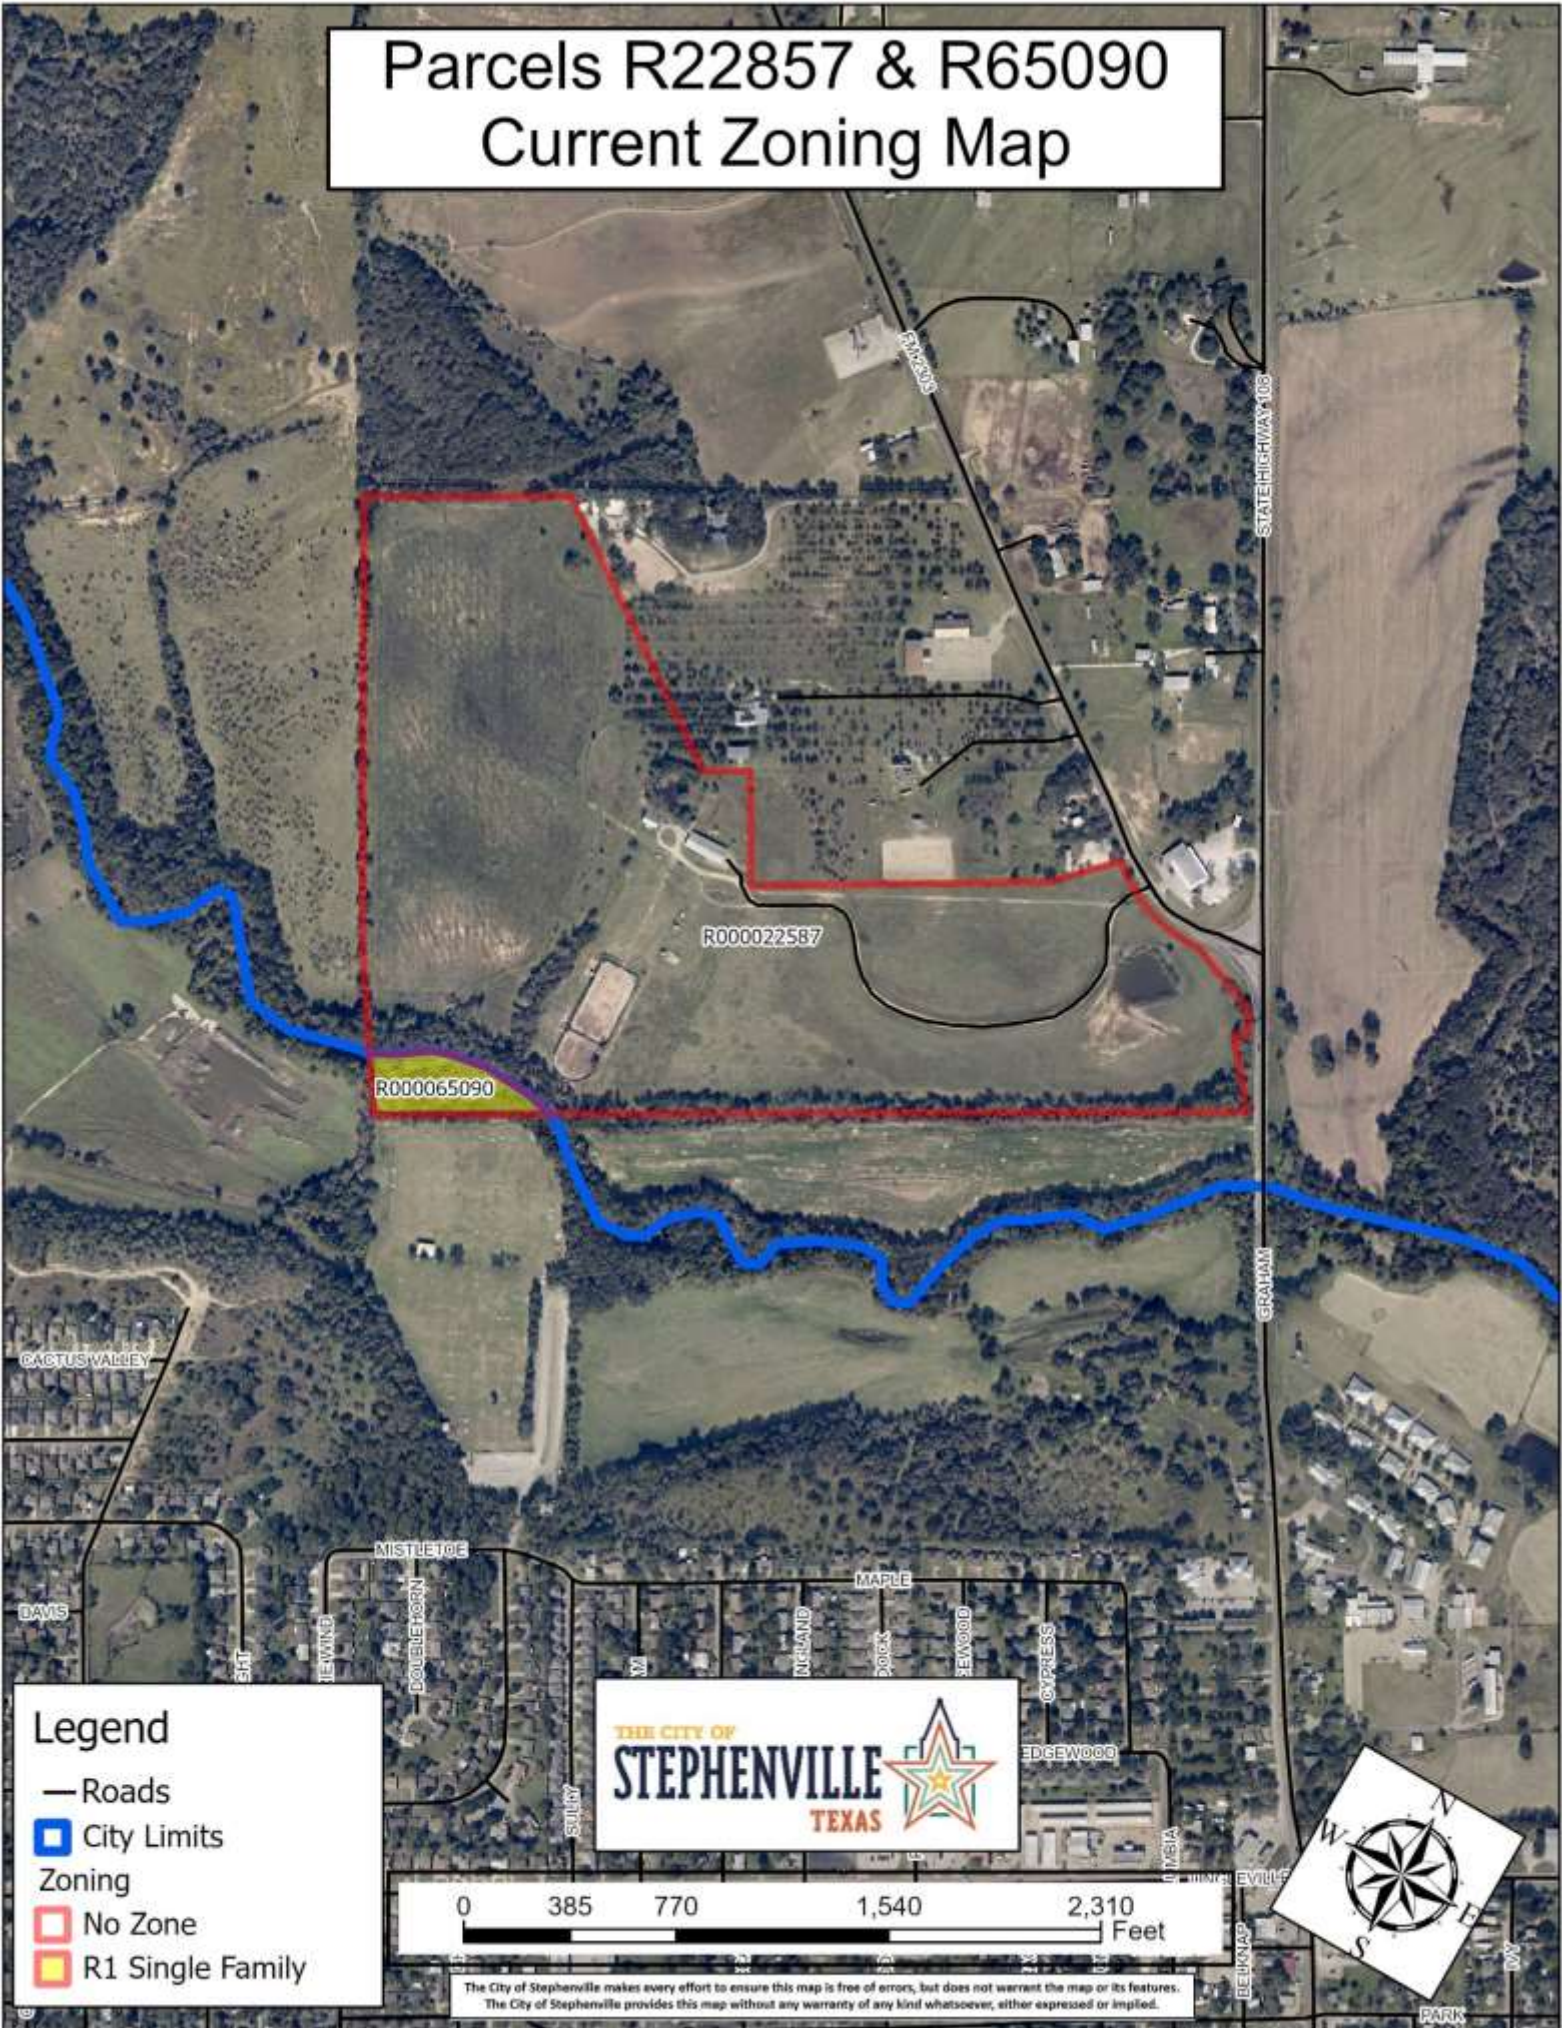

# Parcels R22857 & R65090 Current Zoning Map

## Legend

- Roads
- City Limits
- Zoning
- No Zone
- R1 Single Family

The City of Stephenville makes every effort to ensure this map is free of errors, but does not warrant the map or its features. The City of Stephenville provides this map without any warranty of any kind whatsoever, either expressed or implied.

# Parcels R22857 & R65090 Water & Sewer Utilities