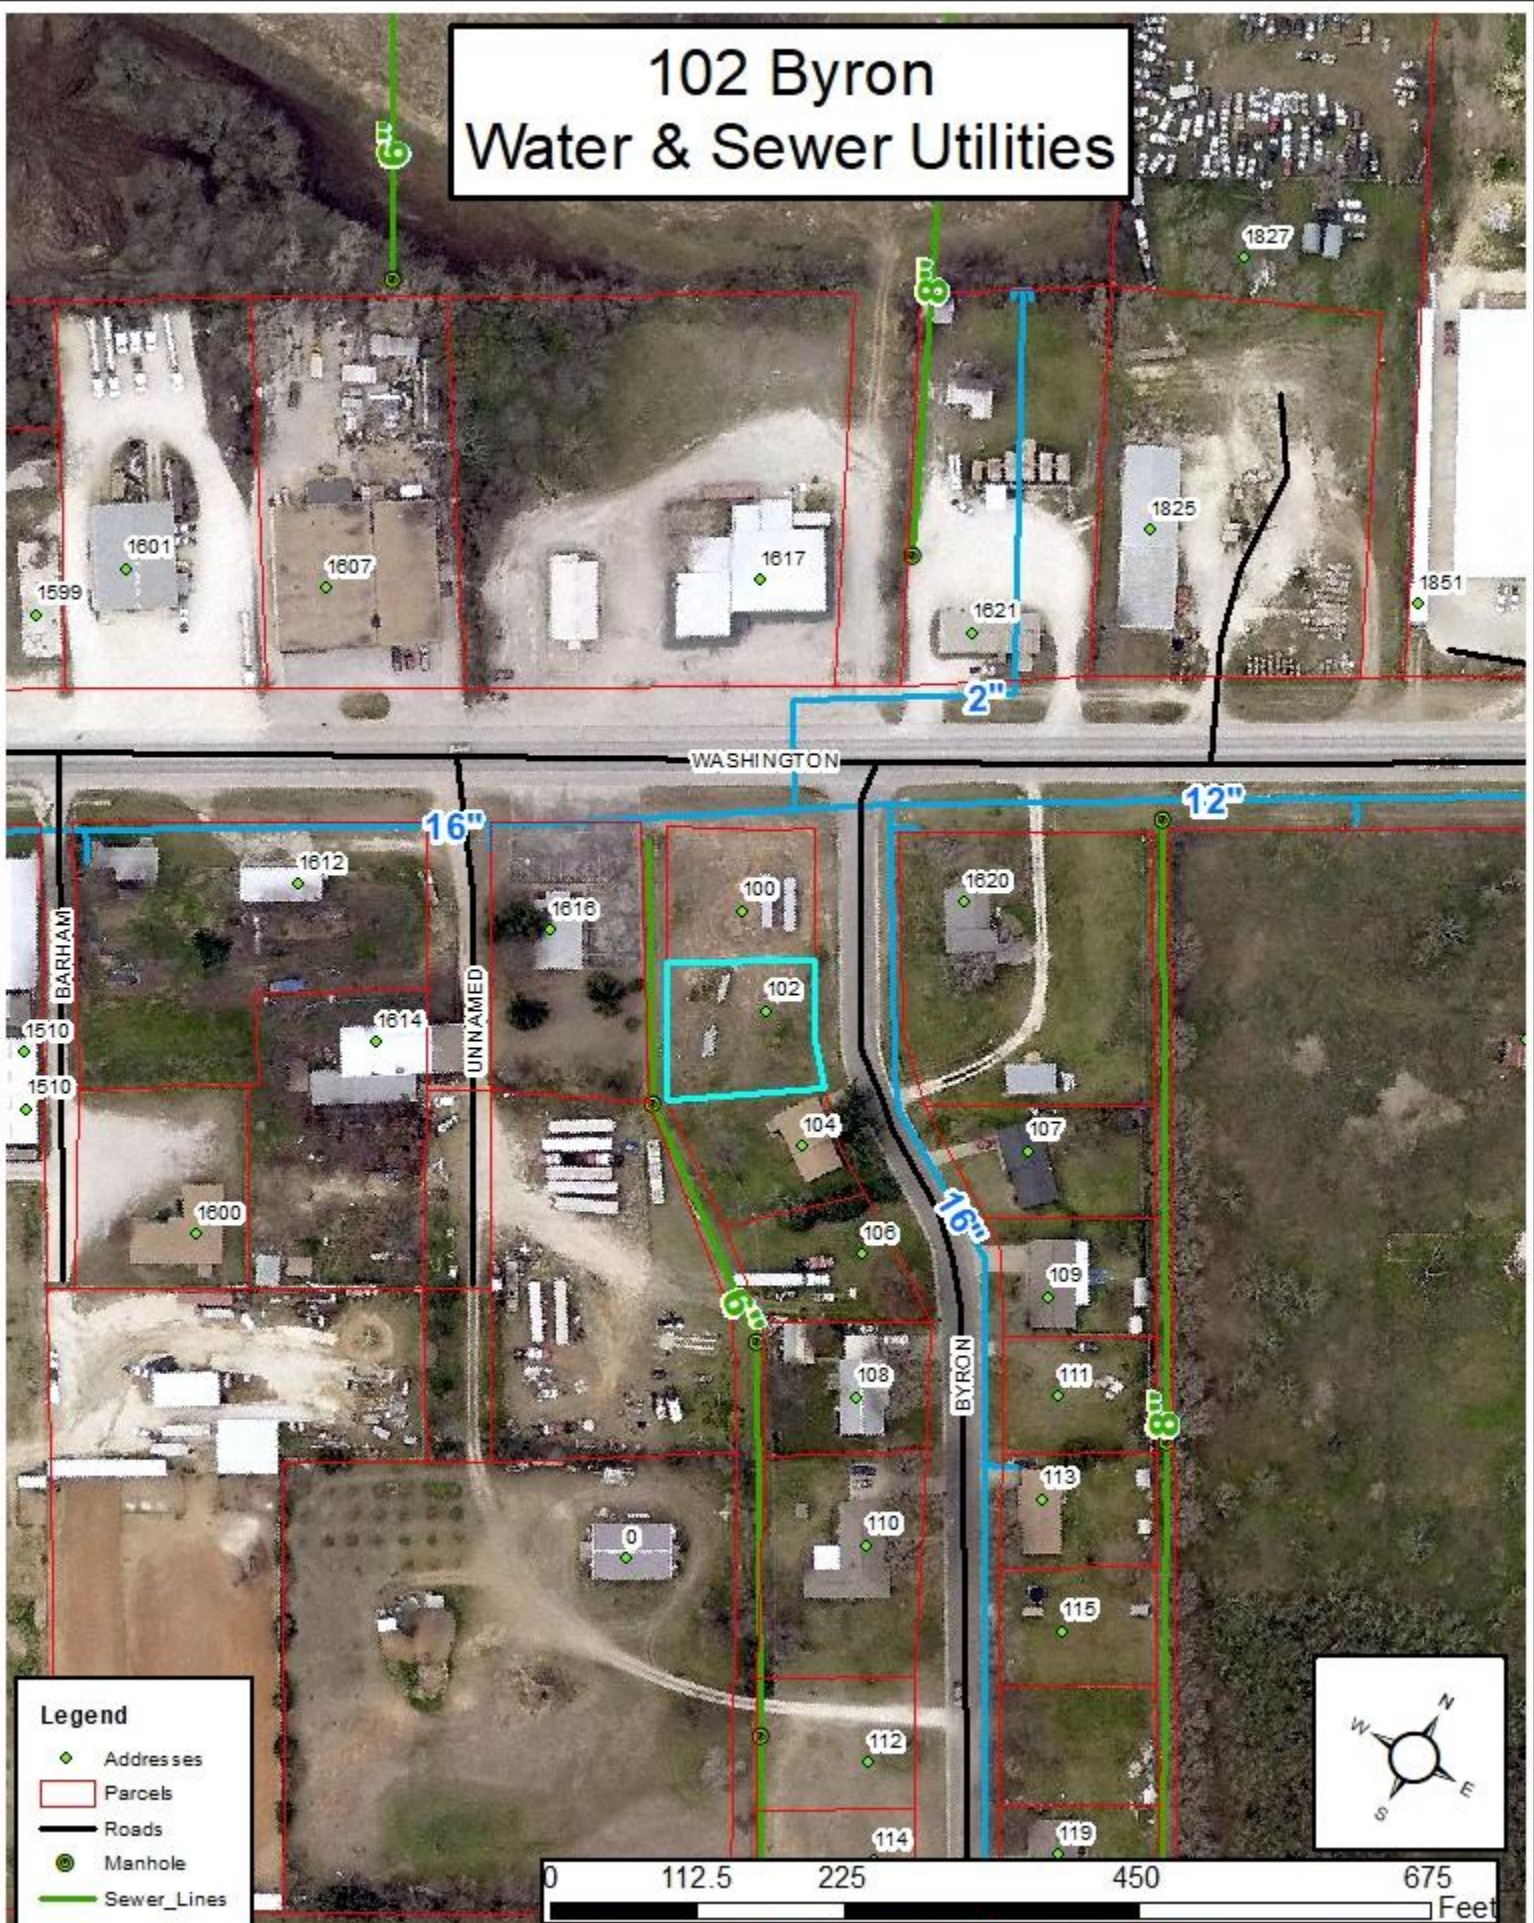

102 Byron Water & Sewer Utilities

1. **Legend**
2. Addresses
   - ▭ Parcels
   - Roads
   - Manhole
   - Sewer_Lines
   - Water_Lines
   - Well_Line

The City of Stephenville makes every effort to ensure this map is free of errors but does not warrant the map or its features. The City of Stephenville provides this map without any warranty of any kind whatsoever, either express or implied.