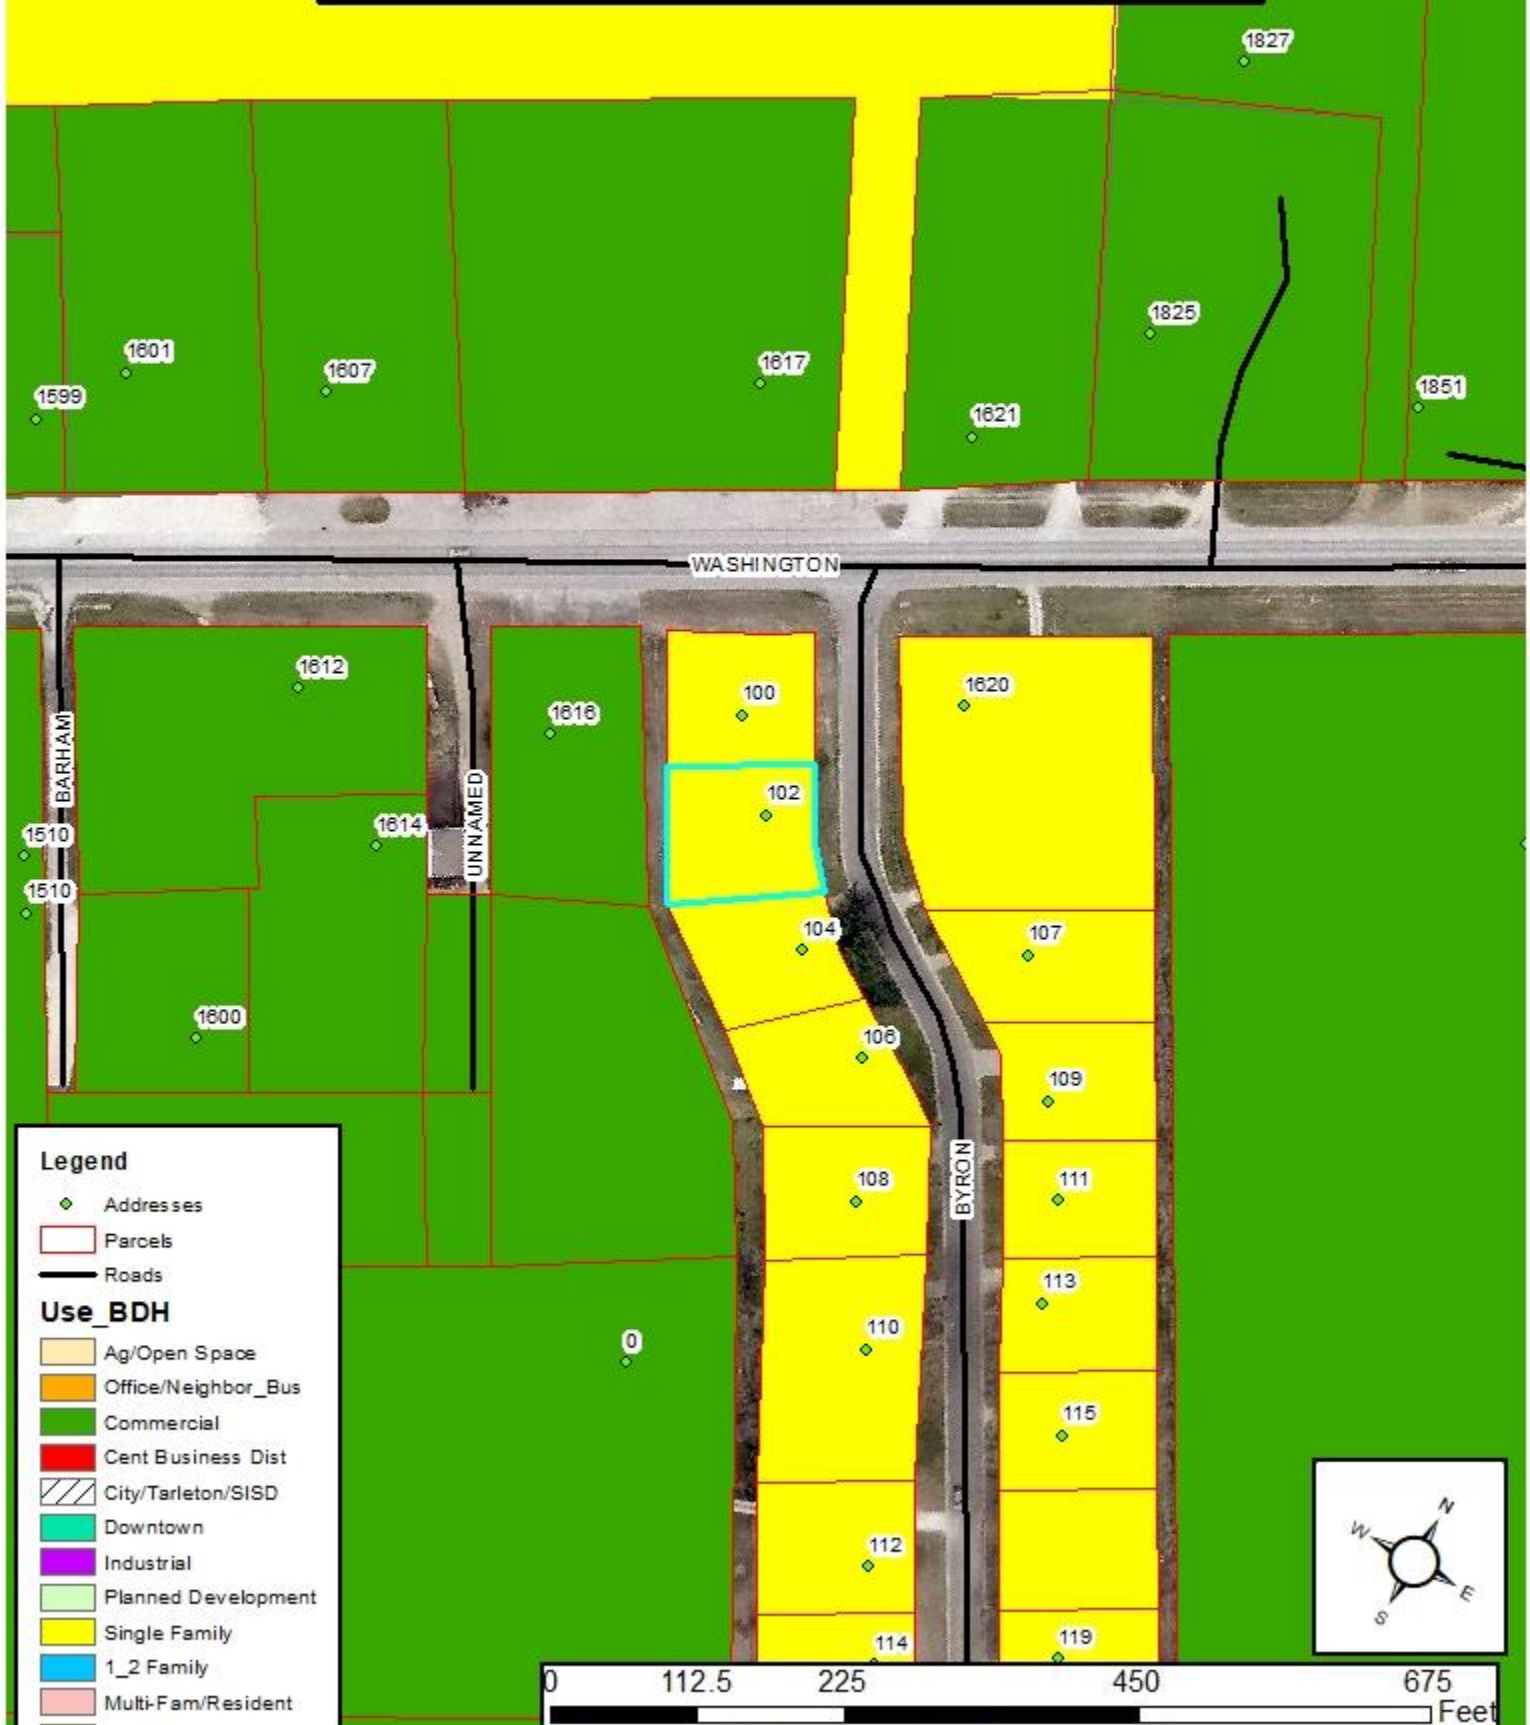

102 Byron 200 Foot Buffer Map

Legend

- ◆ Addresses
- 102 Byron Buffer
- ▭ Parcels
- Roads

The City of Stephenville makes every effort to ensure this map is free of errors but does not warrant the map or its features. The City of Stephenville provides this map without any warranty of any kind whatsoever, either express or implied.

102 Byron Current Zoning - R1 Single Family

Legend

- ◆ Addresses
- ▭ Parcels
- Roads

Zoning_2020_09_01

ZONING

- AG - Agricultural
- B-1 - Neighborhood Business
- B-2 - Retail and Commercial Business
- B-3 - Central Business
- B-4 - Private Club
- CTS - City, Tareyton, School
- DT - Downtown
- IND - Industrial
- PD - Planned Development
- R-1 - Single Family - 7,500
- R-1.5 - Single Family - 6,000
- R-2 - One and Two Family
- R-3 - Multiple Family
- RE - Single Family - 1 Acre

102 Byron Future Land Use - Single Family

The City of Stephenville makes every effort to ensure this map is free of errors but does not warrant the map or its features. The City of Stephenville provides this map without any warranty of any kind whatsoever, either express or implied.