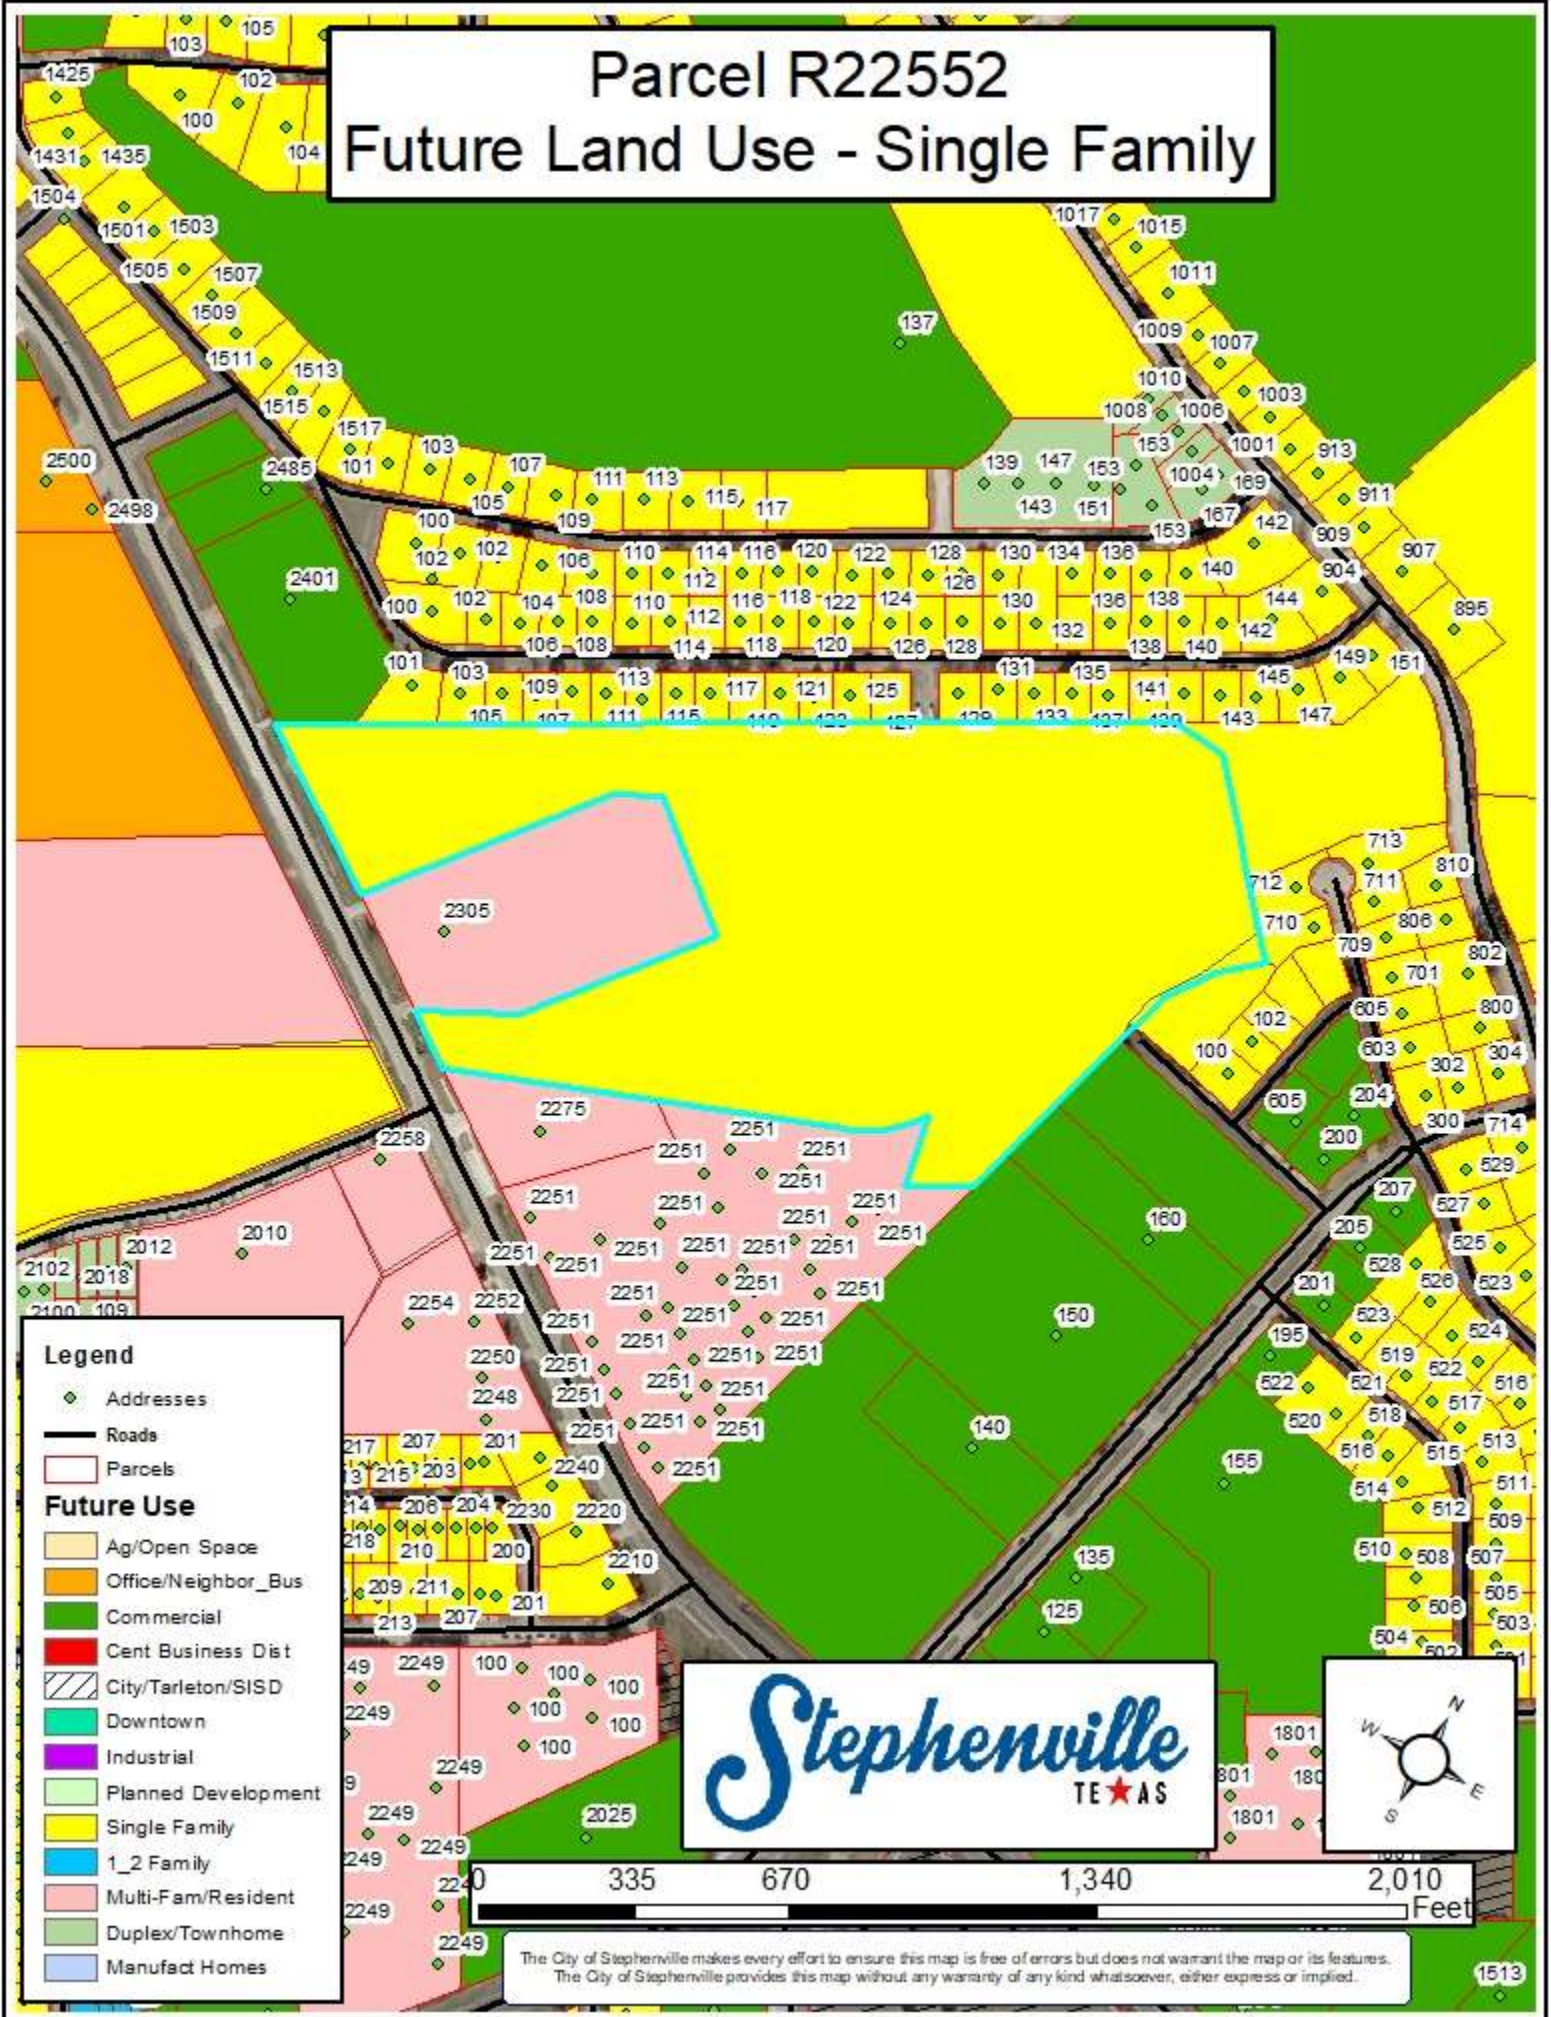

Parcel R22552 200 ft Buffer

Legend

- ◆ Addresses
- Roads
- 200 ft Buffer
- Parcels

0 335 670 1,340 2,010 Feet

The City of Stephenville makes every effort to ensure this map is free of errors but does not warrant the map or its features. The City of Stephenville provides this map without any warranty of any kind whatsoever, either express or implied.

Parcel R22552

Current Zoning - R1 Single Family

- Legend**
- ◆ Addresses
 - Roads
 - Parcels
- ZONING**
- AG - Agricultural
 - B-1 - Neighborhood Business
 - B-2 - Retail and Commercial Business
 - B-3 - Central Business
 - B-4 - Private Club
 - CTS - City, Tareyton, School
 - DT - Downtown
 - IND - Industrial
 - PD - Planned Development
 - R-1 - Single Family - 7,500
 - R-1.5 - Single Family - 6,000
 - R-2 - One and Two Family
 - R-2.5 - Integrated Housing
 - R-3 - Multiple Family
 - RE - Single Family - 1 Acre

Parcel R22552

Future Land Use - Single Family

Legend

- ◆ Addresses
- Roads
- Parcels
- Future Use**
- Ag/Open Space
- Office/Neighbor_Bus
- Commercial
- Cent Business Dist
- City/Tarleton/SISD
- Downtown
- Industrial
- Planned Development
- Single Family
- 1_2 Family
- Multi-Fam/Resident
- Duplex/Townhome
- Manufact Homes