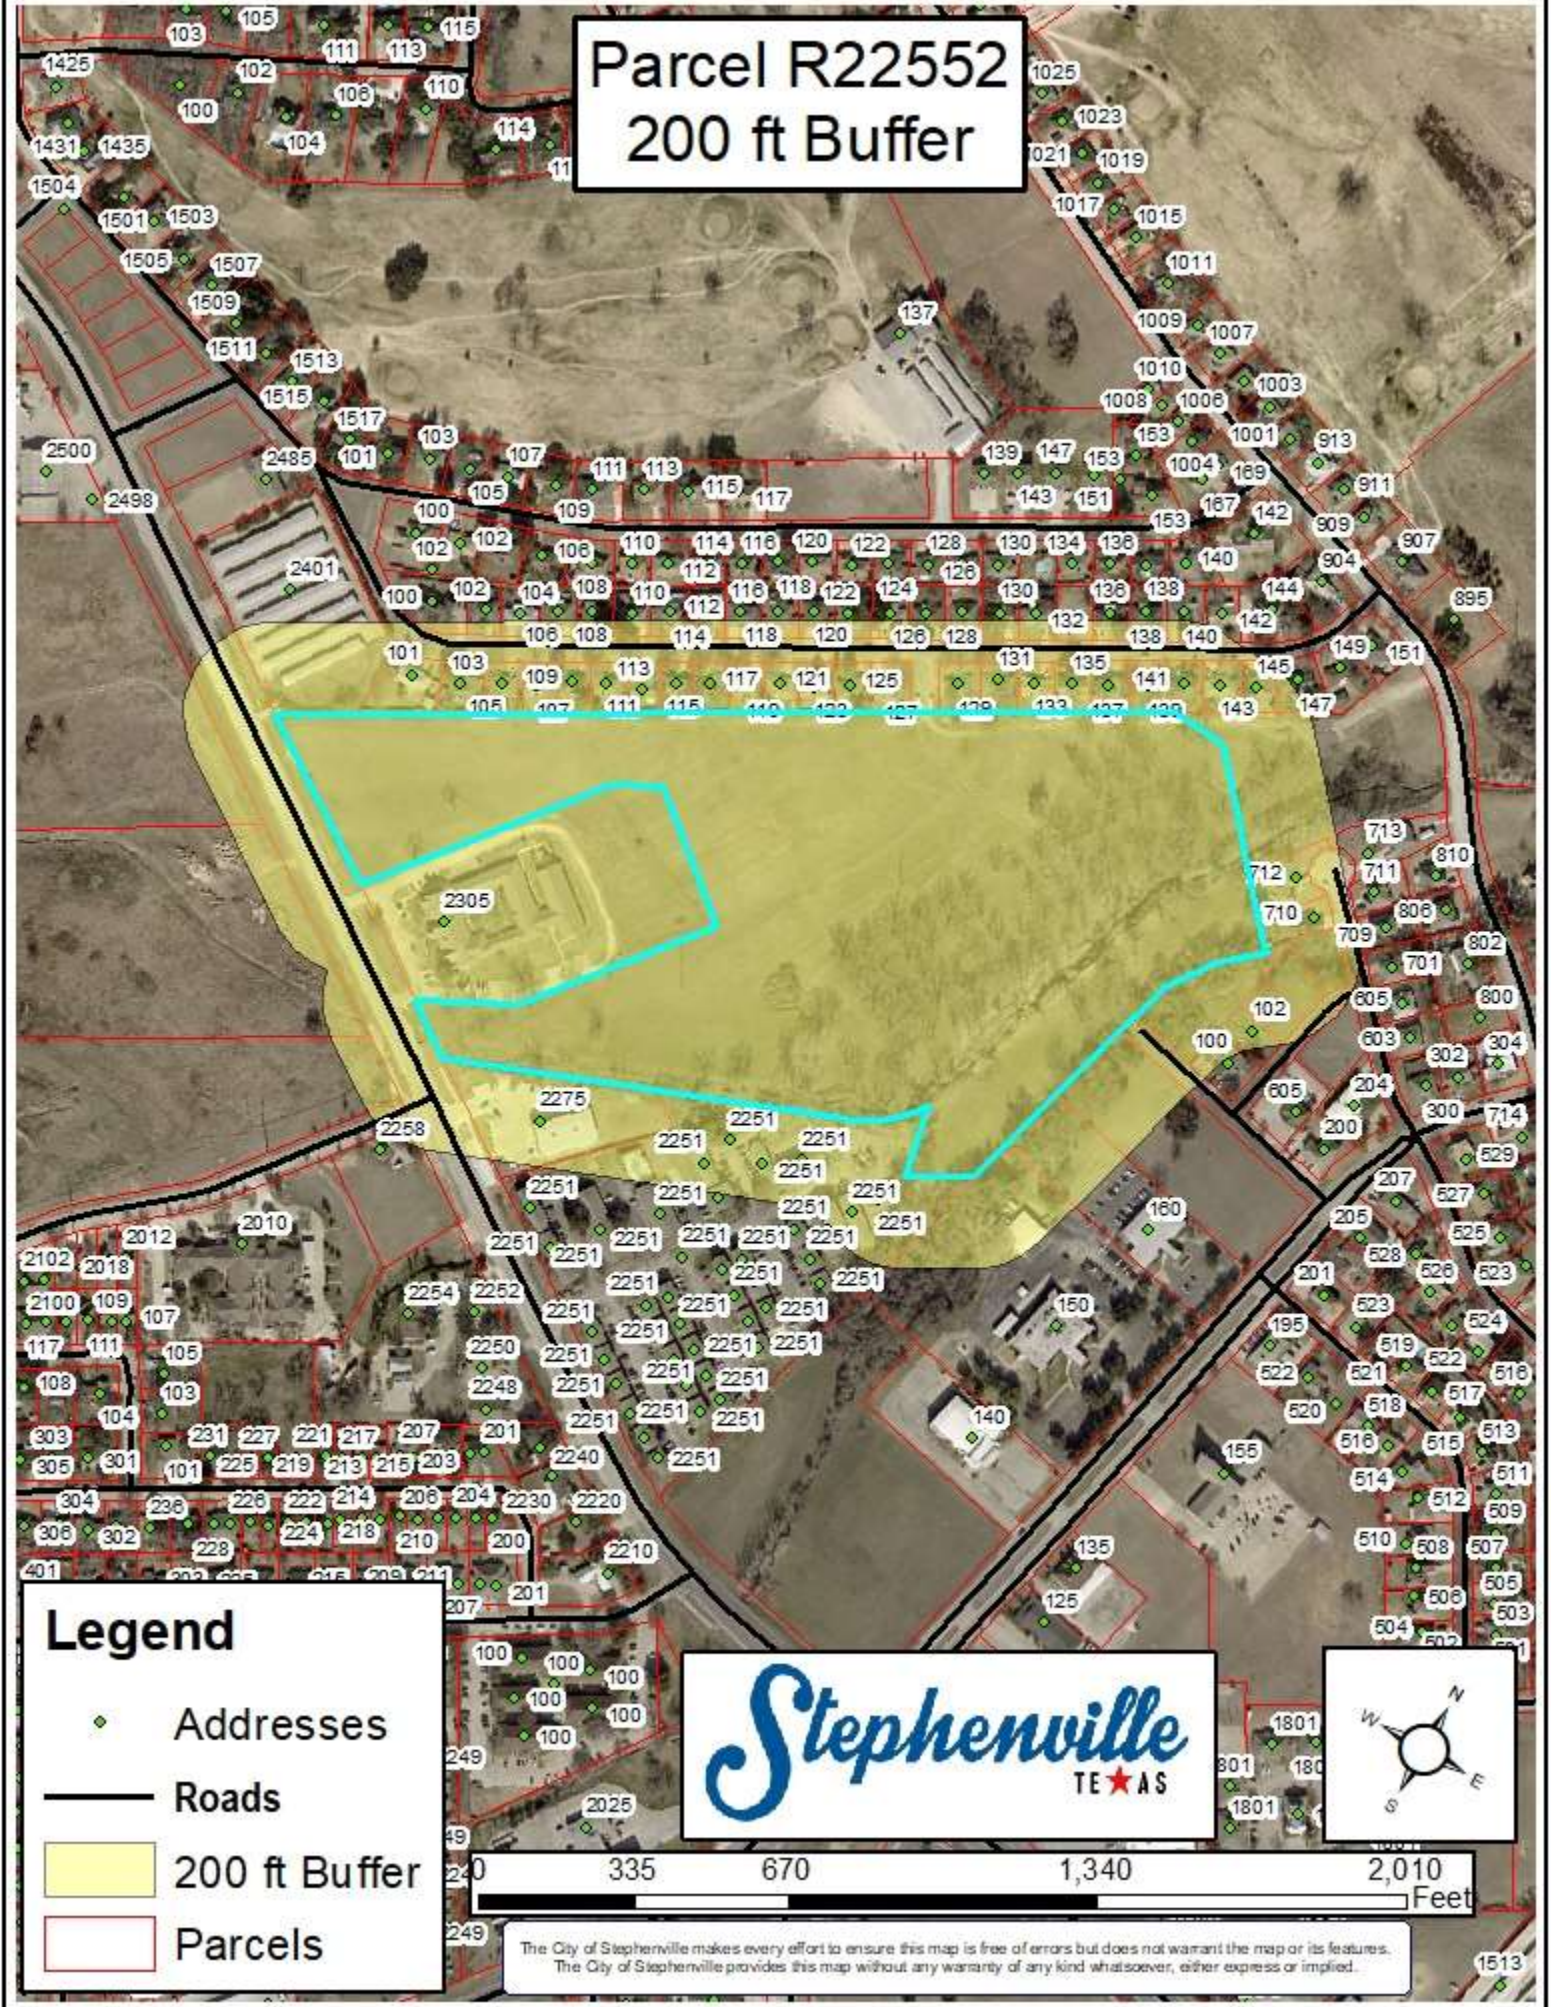

Parcel R22552 200 ft Buffer

Legend

- ◆ Addresses
- Roads
- 200 ft Buffer
- Parcels

0 335 670 1,340 2,010 Feet

The City of Stephenville makes every effort to ensure this map is free of errors but does not warrant the map or its features. The City of Stephenville provides this map without any warranty of any kind whatsoever, either express or implied.

Parcel R22552

Current Zoning - R1 Single Family

- Legend**
- ◆ Addresses
 - Roads
 - Parcels
- ZONING**
- AG - Agricultural
 - B-1 - Neighborhood Business
 - B-2 - Retail and Commercial Business
 - B-3 - Central Business
 - B-4 - Private Club
 - CTS - City, Tareyton, School
 - DT - Downtown
 - IND - Industrial
 - PD - Planned Development
 - R-1 - Single Family - 7,500
 - R-1.5 - Single Family - 6,000
 - R-2 - One and Two Family
 - R-2.5 - Integrated Housing
 - R-3 - Multiple Family
 - RE - Single Family - 1 Acre

Parcel R22552

Future Land Use - Single Family

Legend

- ◆ Addresses
- Roads
- Parcels
- Future Use**
- Ag/Open Space
- Office/Neighbor_Bus
- Commercial
- Cent Business Dist
- City/Tarleton/SISD
- Downtown
- Industrial
- Planned Development
- Single Family
- 1_2 Family
- Multi-Fam/Resident
- Duplex/Townhome
- Manufact Homes