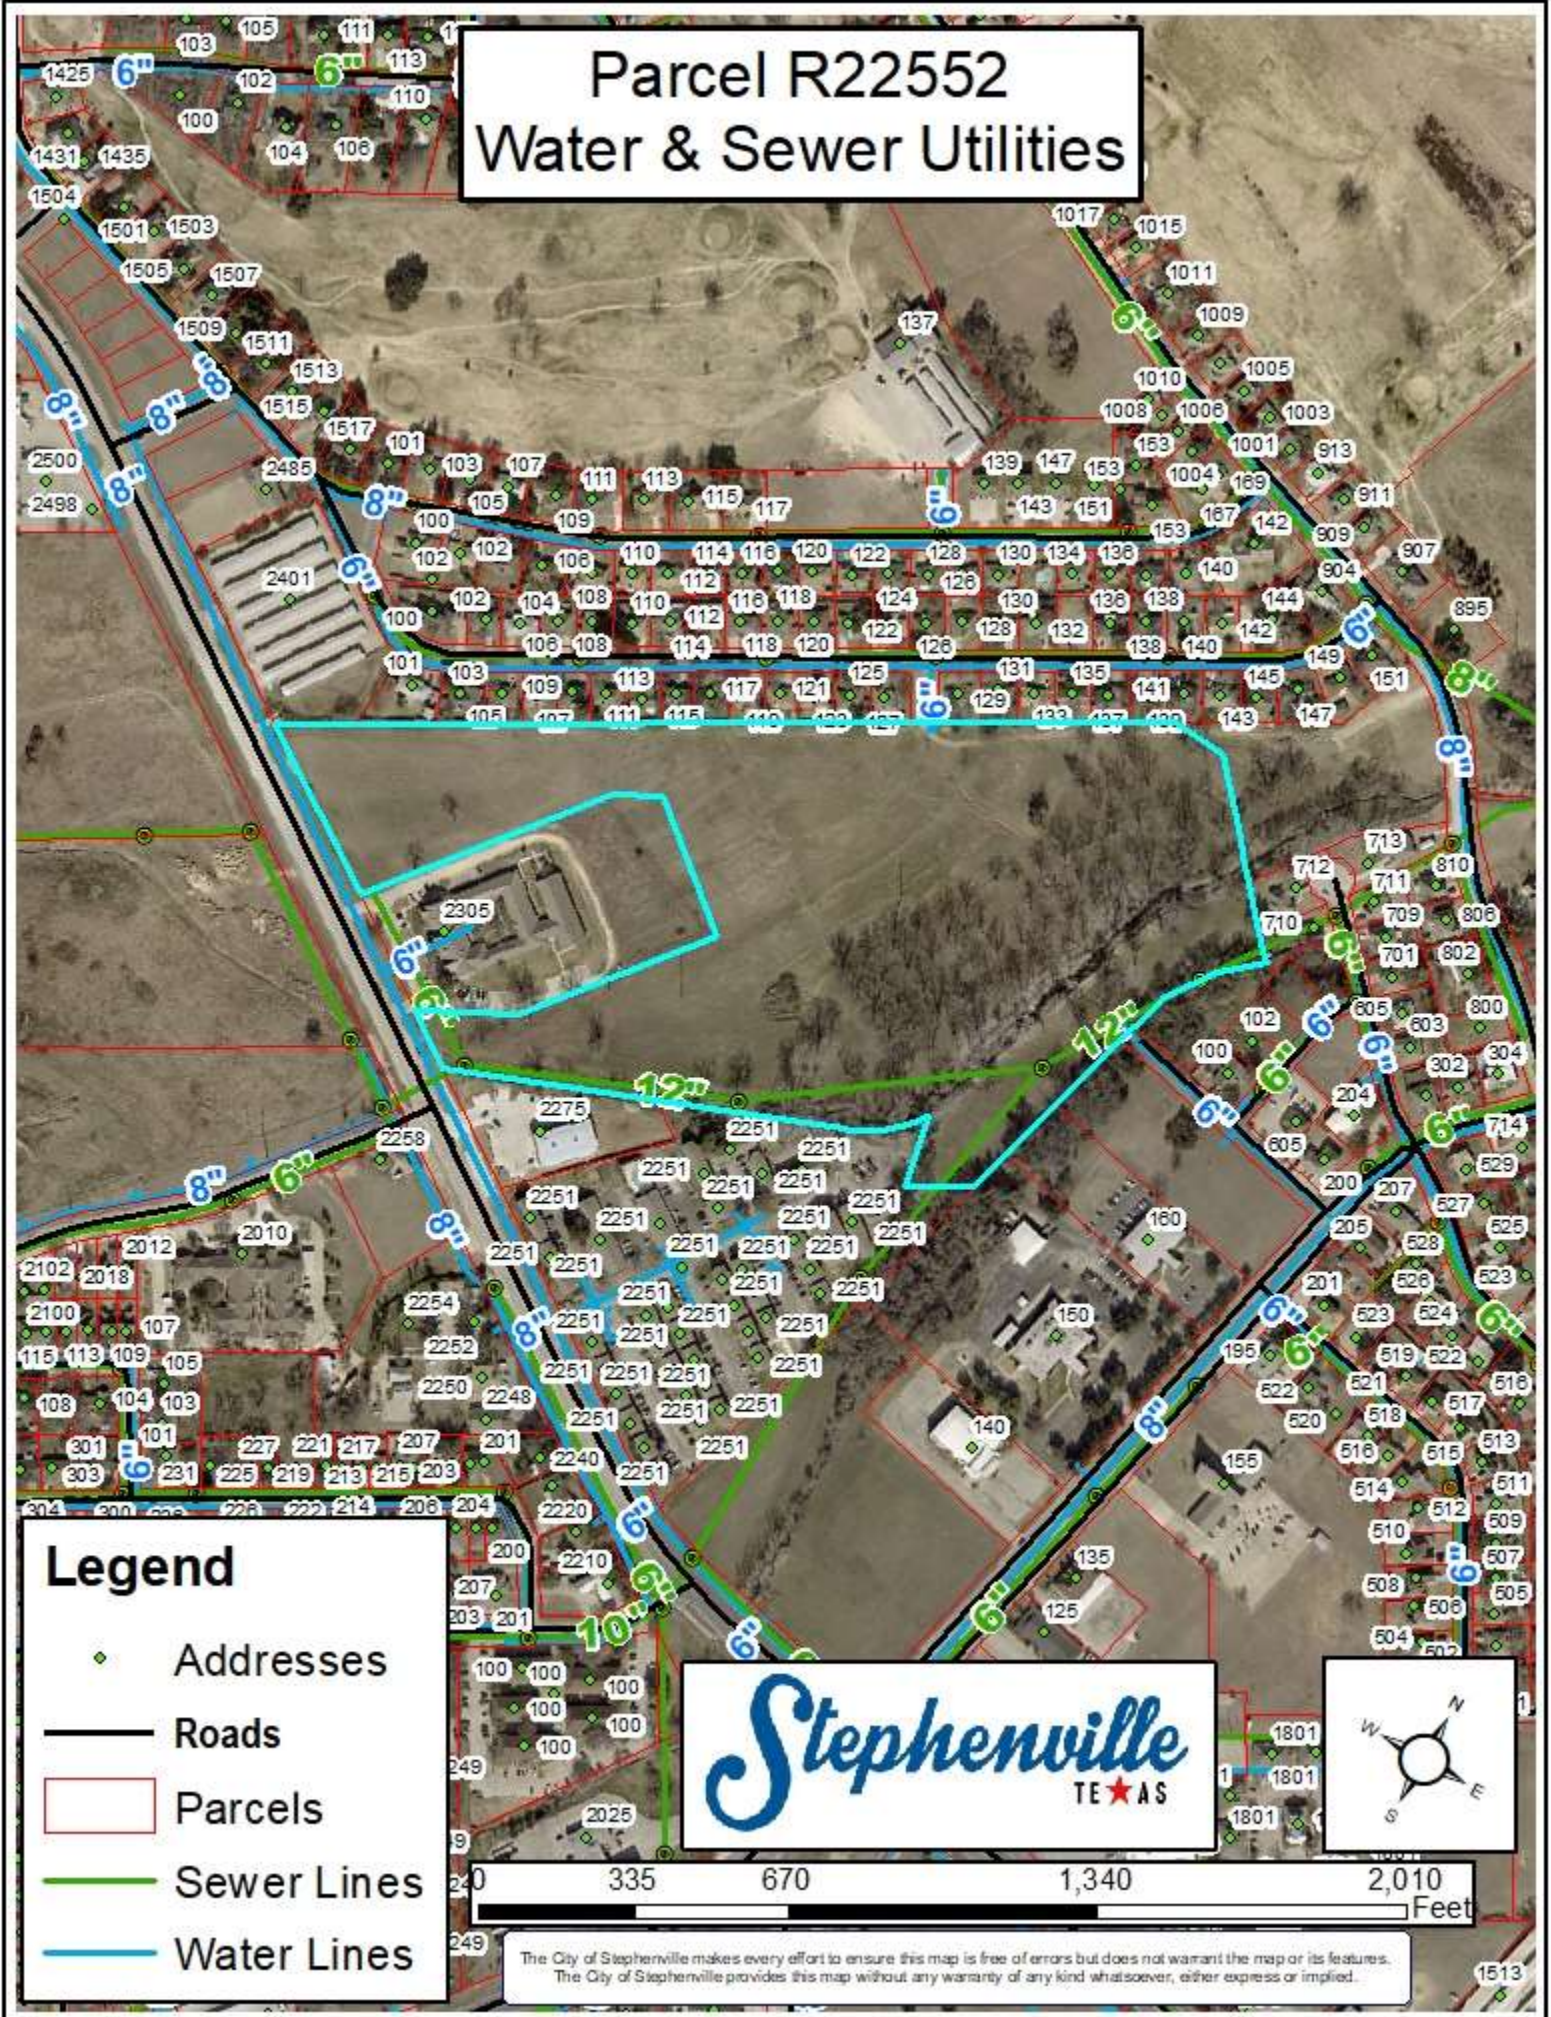

Parcel R22552 Water & Sewer Utilities

Legend

- Addresses
- Roads
- Parcels
- Sewer Lines
- Water Lines