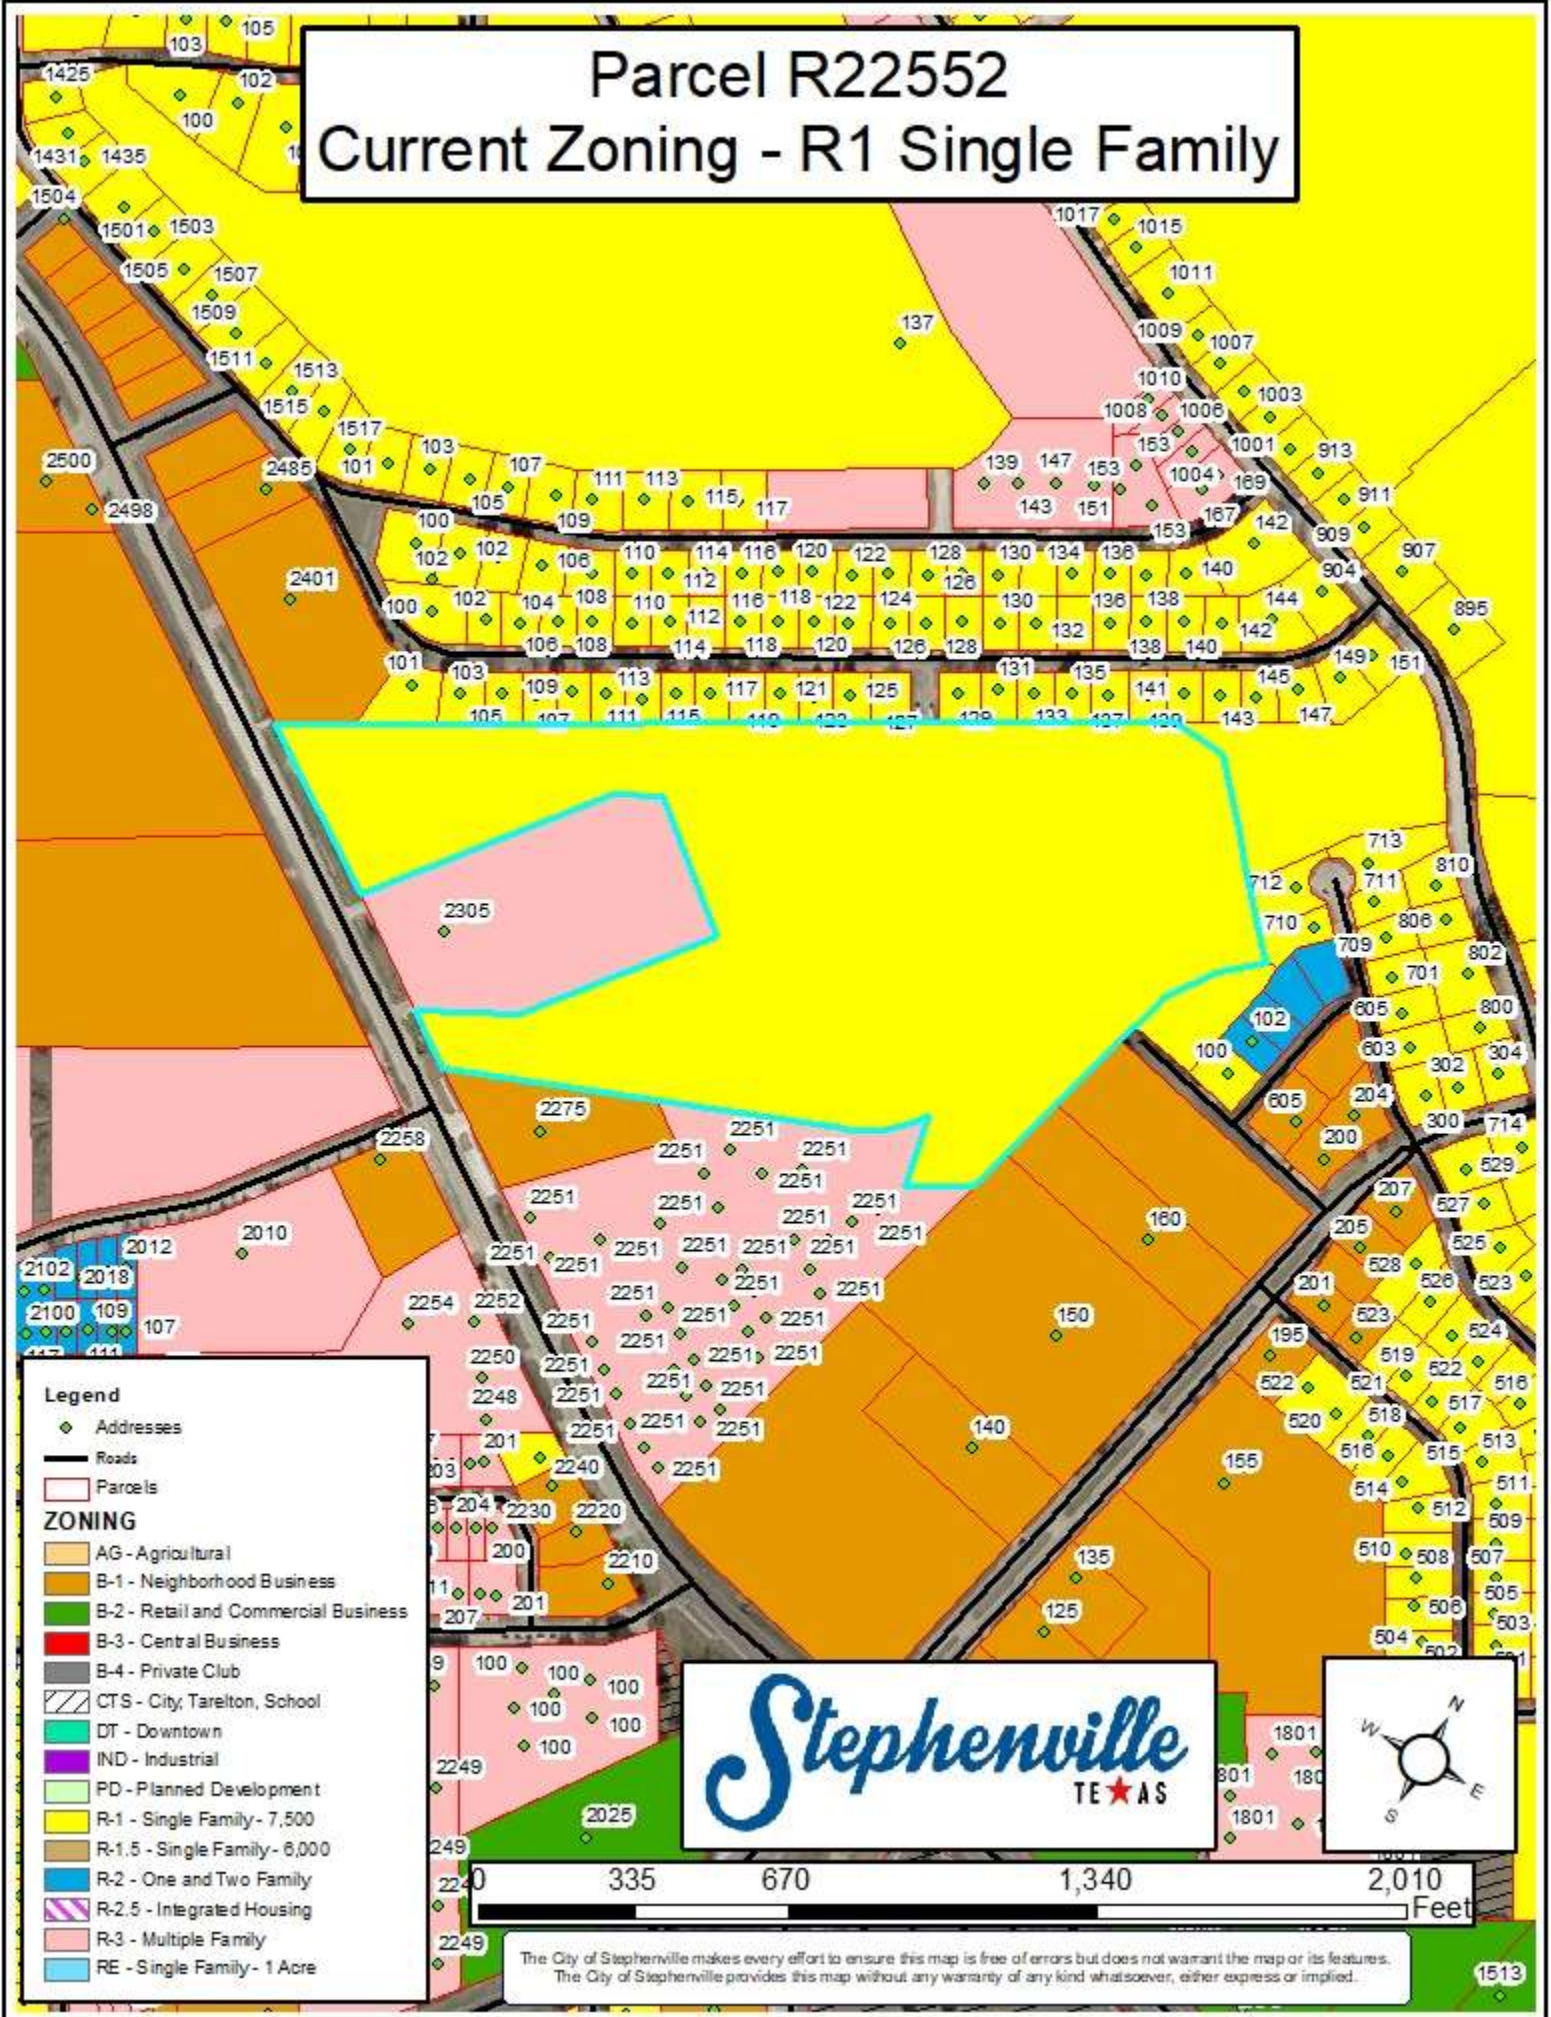

Parcel R22552 200 ft Buffer

Legend

- ◆ Addresses
- Roads
- 200 ft Buffer
- Parcels

0 335 670 1,340 2,010 Feet

The City of Stephenville makes every effort to ensure this map is free of errors but does not warrant the map or its features. The City of Stephenville provides this map without any warranty of any kind whatsoever, either express or implied.

Parcel R22552

Current Zoning - R1 Single Family

- Legend**
- ◆ Addresses
 - Roads
 - Parcels
- ZONING**
- AG - Agricultural
 - B-1 - Neighborhood Business
 - B-2 - Retail and Commercial Business
 - B-3 - Central Business
 - B-4 - Private Club
 - CTS - City, Tareyton, School
 - DT - Downtown
 - IND - Industrial
 - PD - Planned Development
 - R-1 - Single Family - 7,500
 - R-1.5 - Single Family - 6,000
 - R-2 - One and Two Family
 - R-2.5 - Integrated Housing
 - R-3 - Multiple Family
 - RE - Single Family - 1 Acre

Parcel R22552

Future Land Use - Single Family

Legend

- ◆ Addresses
- Roads
- Parcels
- Future Use**
- Ag/Open Space
- Office/Neighbor_Bus
- Commercial
- Cent Business Dist
- City/Tarleton/SISD
- Downtown
- Industrial
- Planned Development
- Single Family
- 1_2 Family
- Multi-Fam/Resident
- Duplex/Townhome
- Manufact Homes