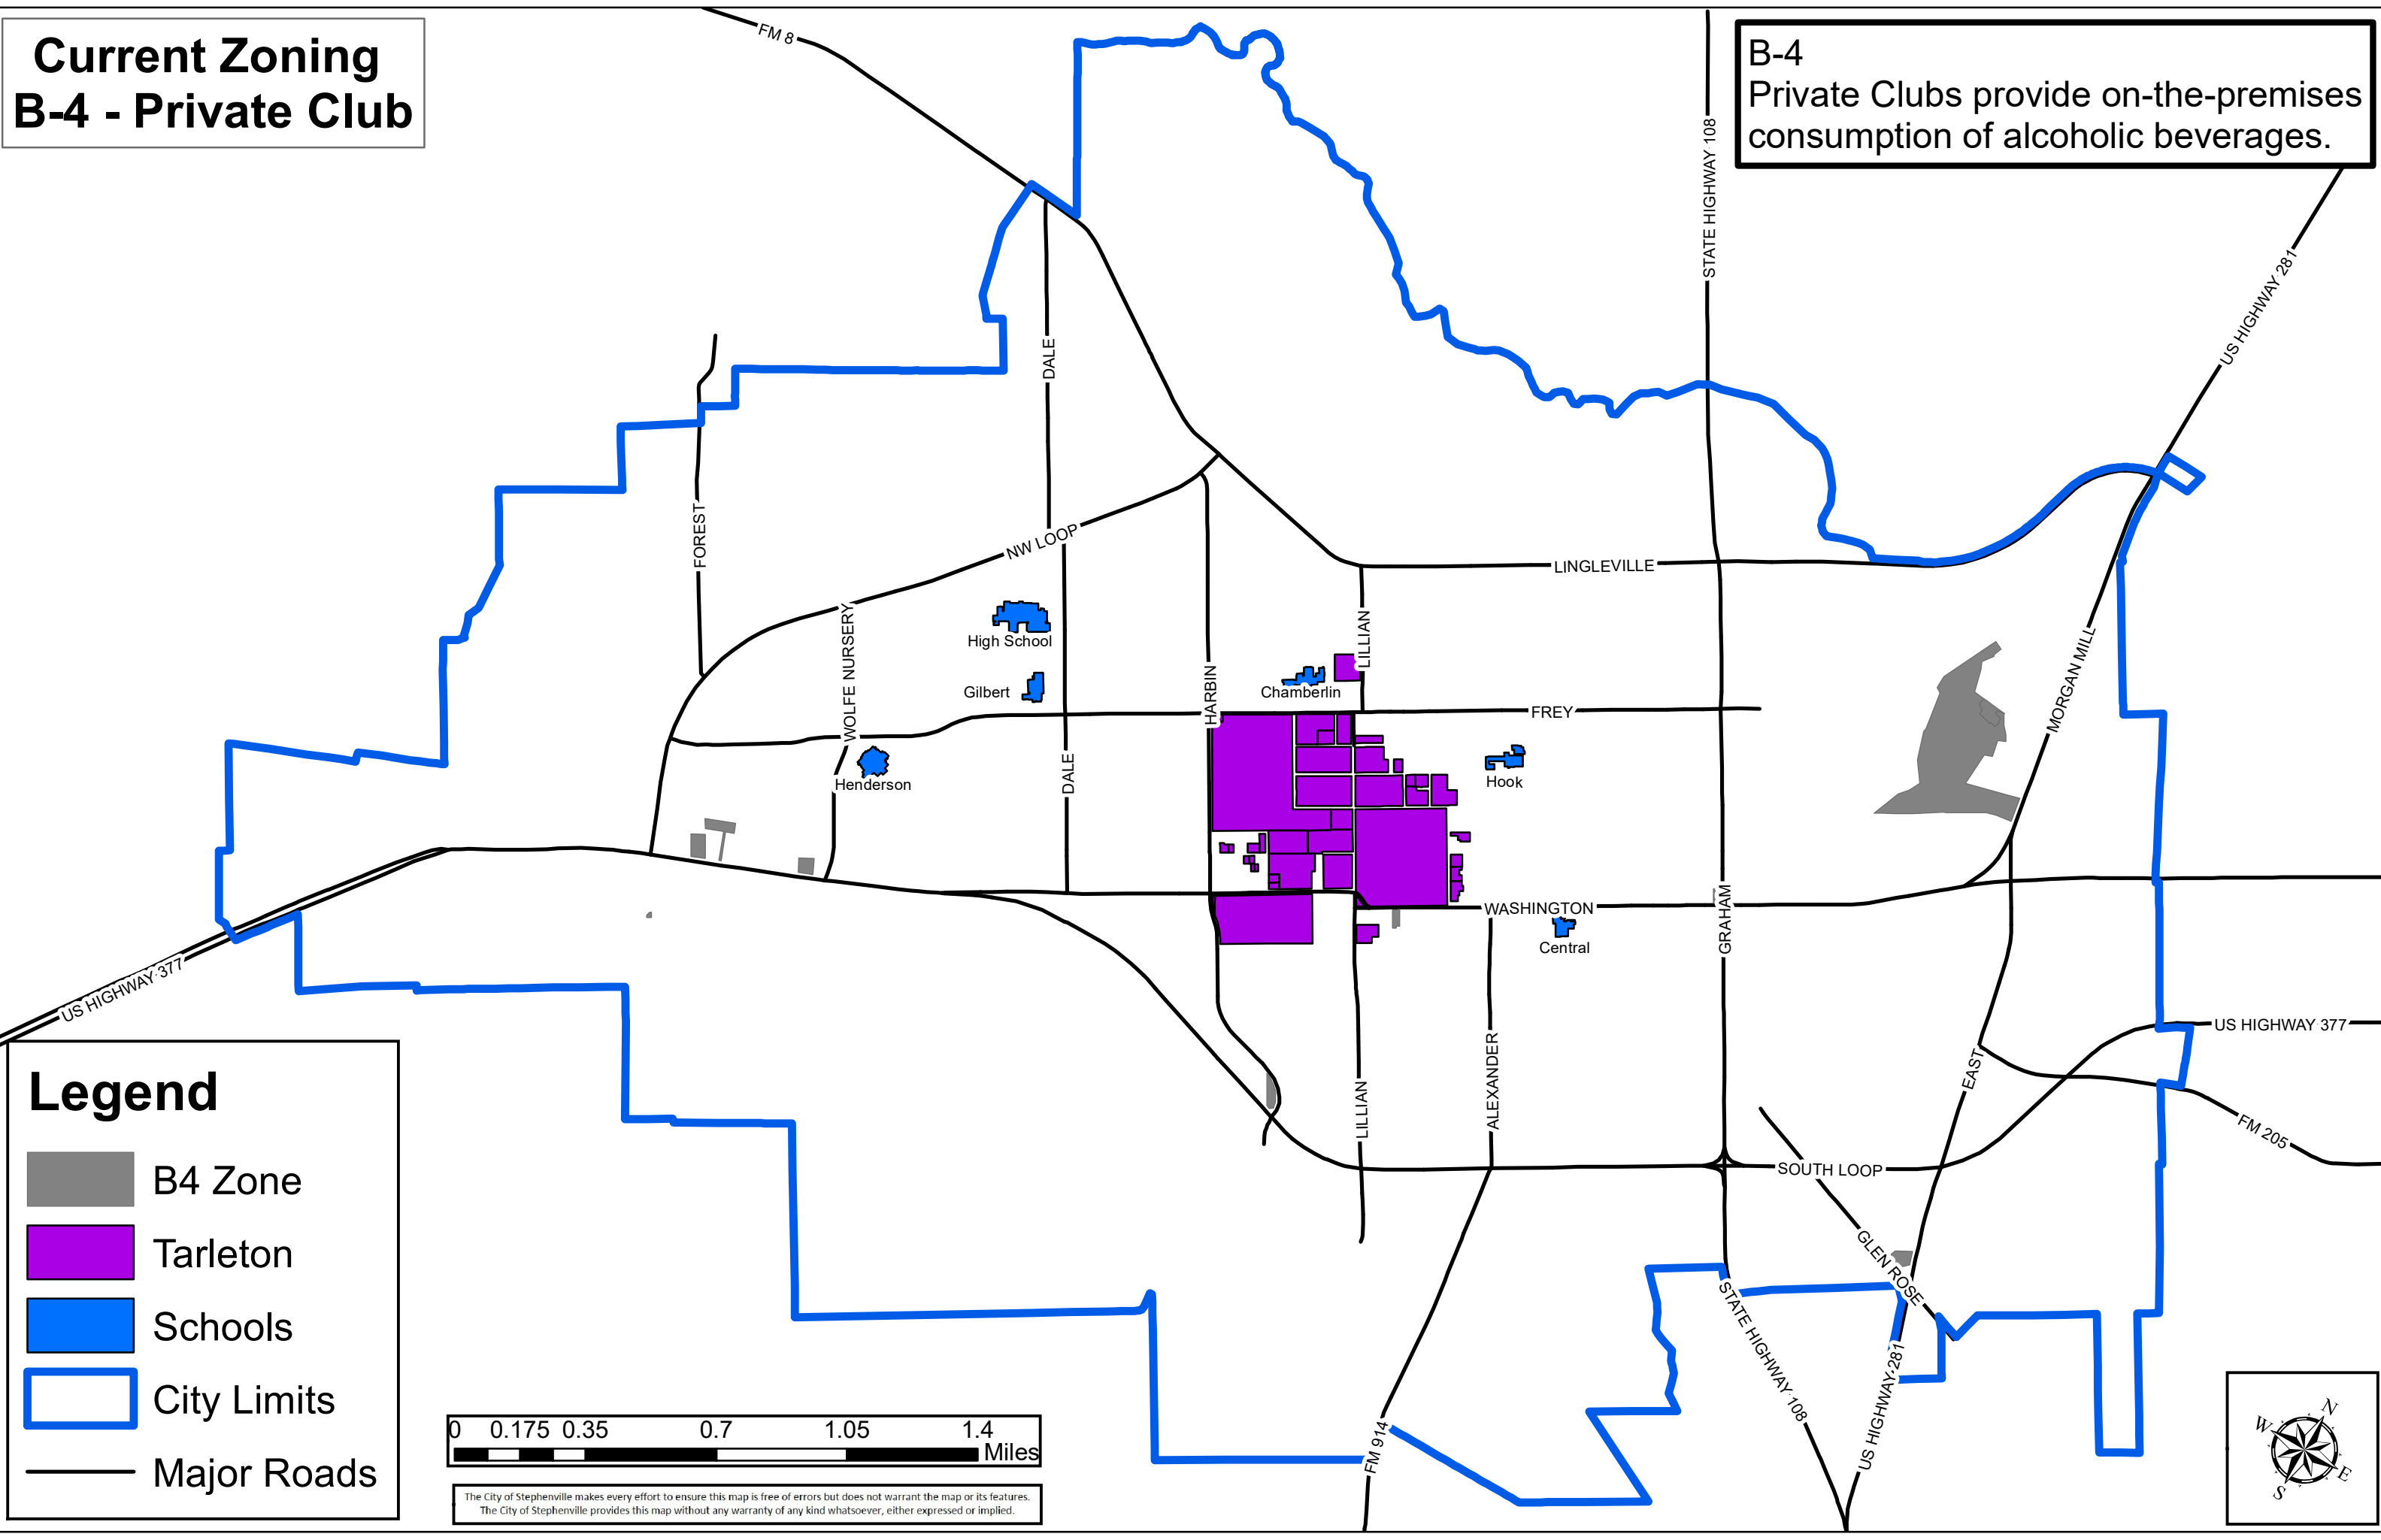

Current Zoning B-4 - Private Club

B-4
Private Clubs provide on-the-premises consumption of alcoholic beverages.

Legend

- B4 Zone
- Tarleton
- Schools
- City Limits
- Major Roads

The City of Stephenville makes every effort to ensure this map is free of errors but does not warrant the map or its features. The City of Stephenville provides this map without any warranty of any kind whatsoever, either expressed or implied.