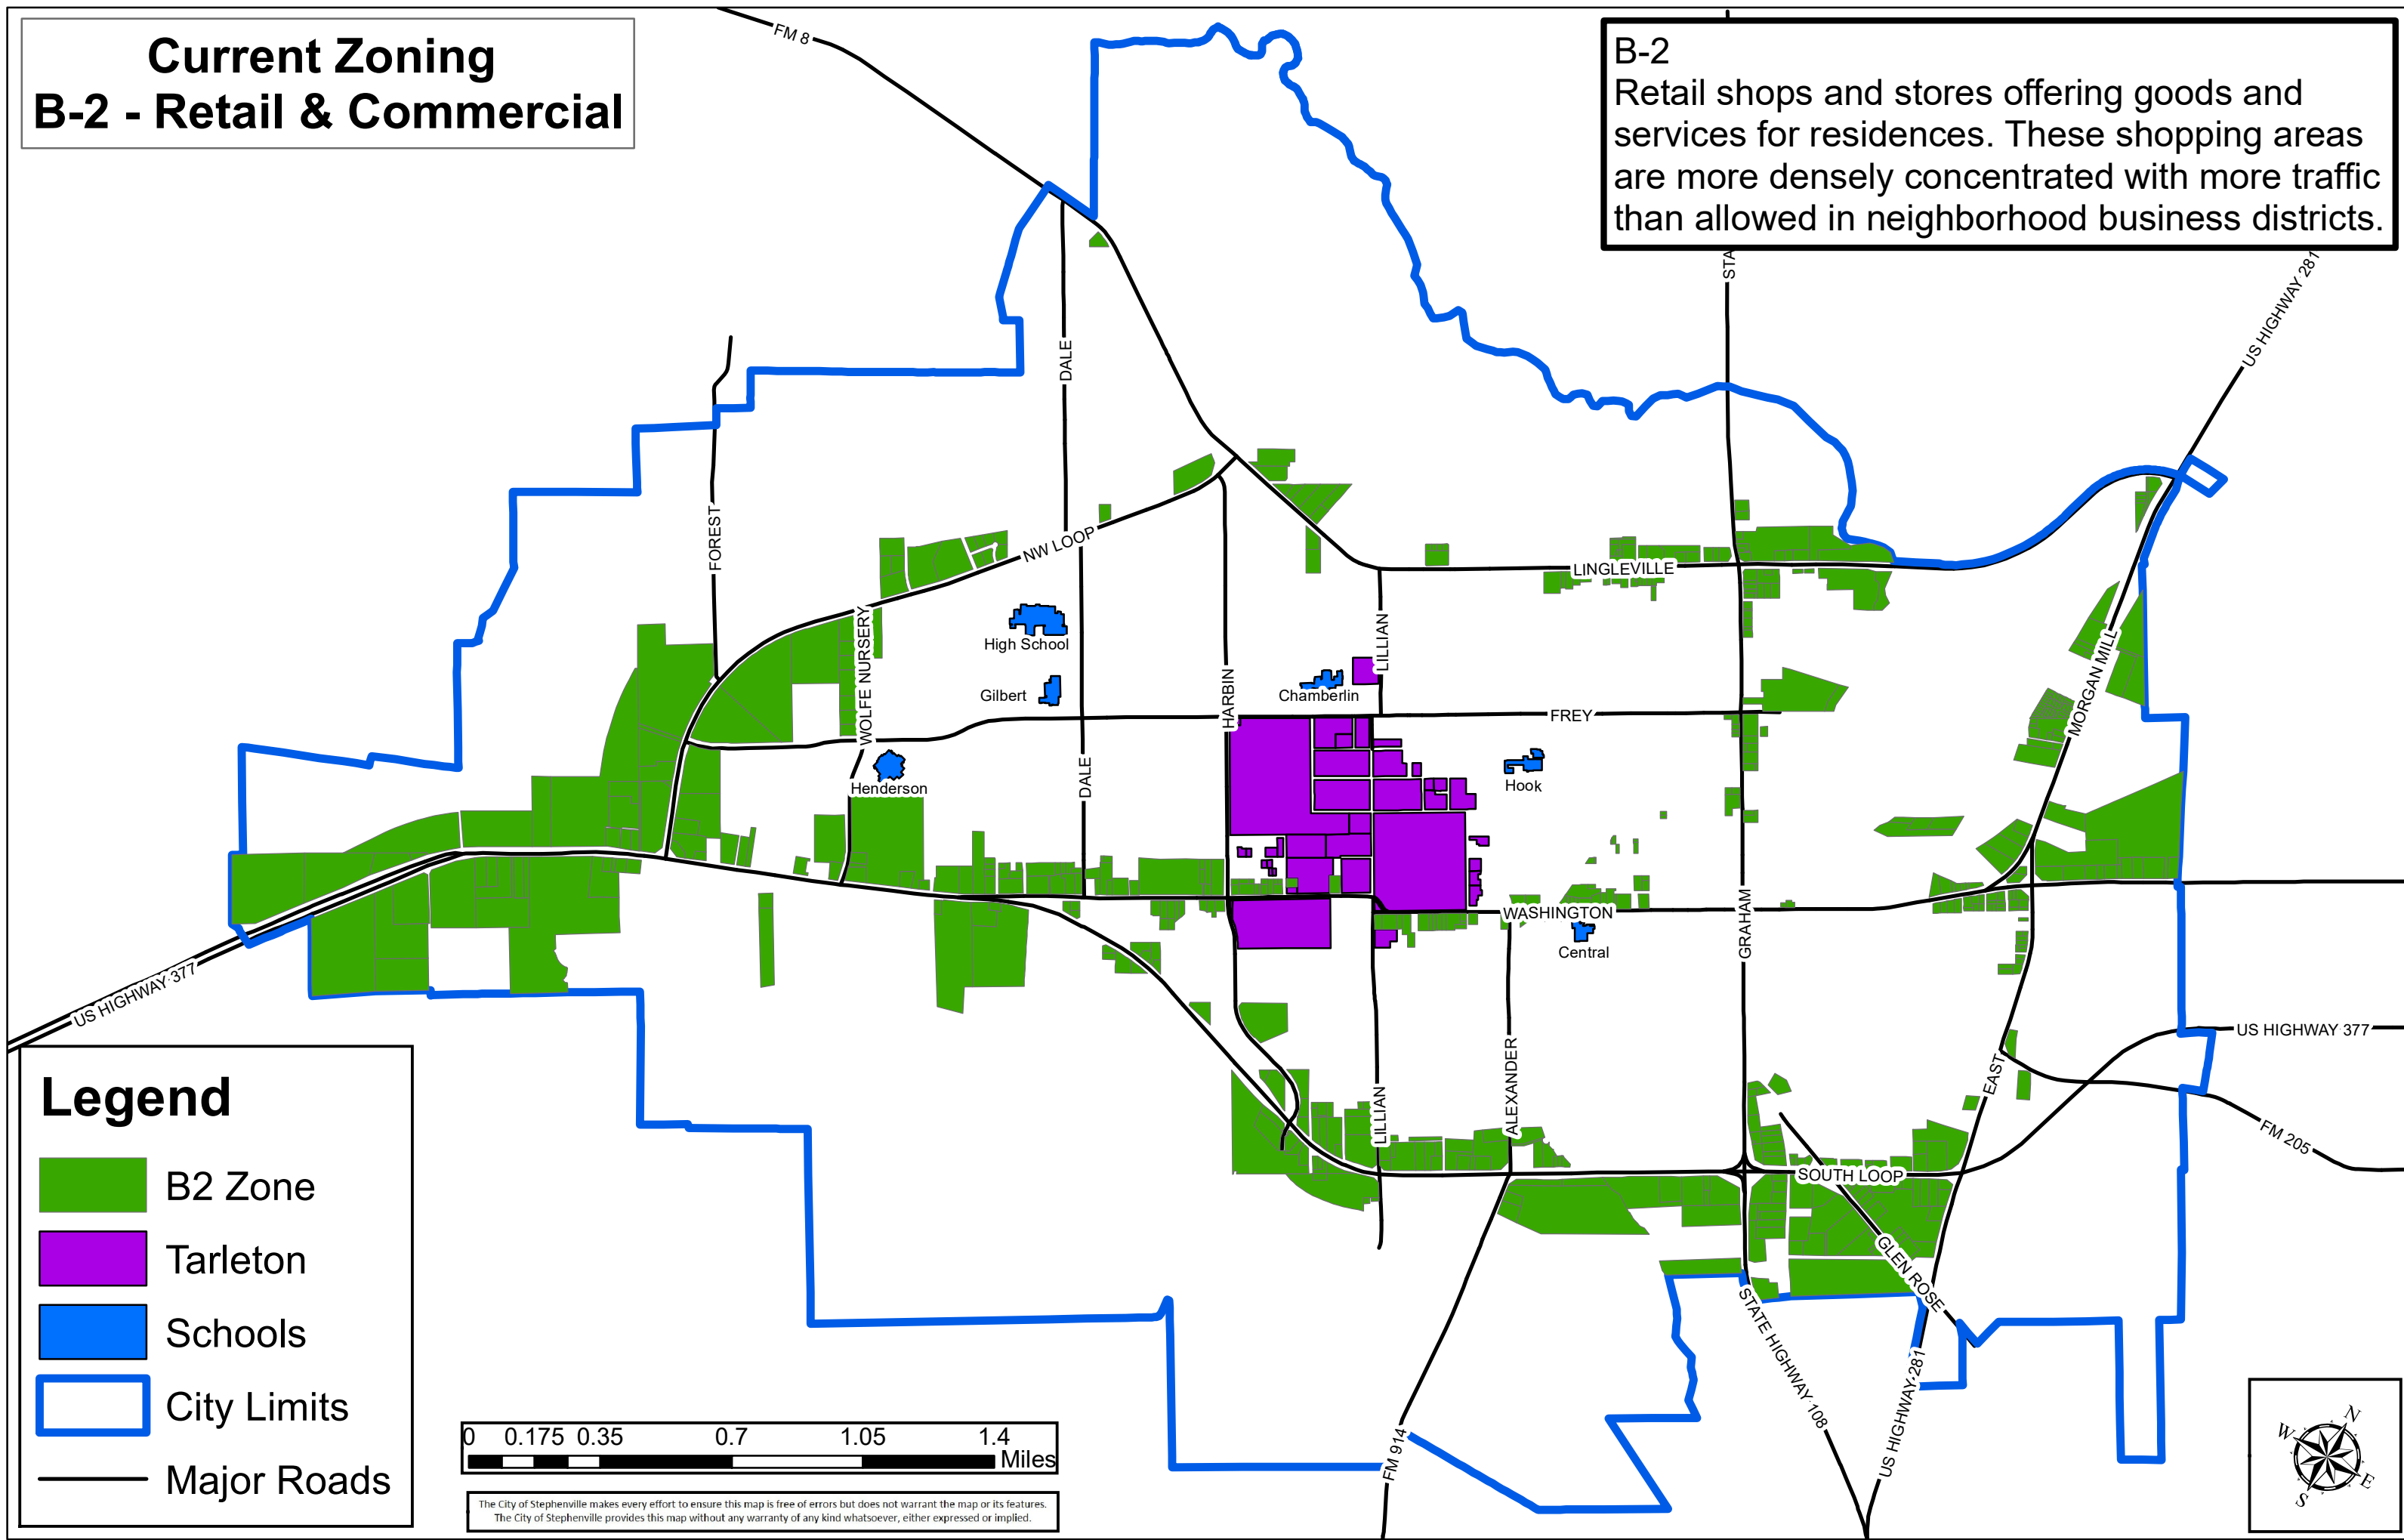

Current Zoning

B-2 - Retail & Commercial

B-2
Retail shops and stores offering goods and services for residences. These shopping areas are more densely concentrated with more traffic than allowed in neighborhood business districts.

Legend

- B2 Zone
- Tarleton
- Schools
- City Limits
- Major Roads

The City of Stephenville makes every effort to ensure this map is free of errors but does not warrant the map or its features. The City of Stephenville provides this map without any warranty of any kind whatsoever, either expressed or implied.