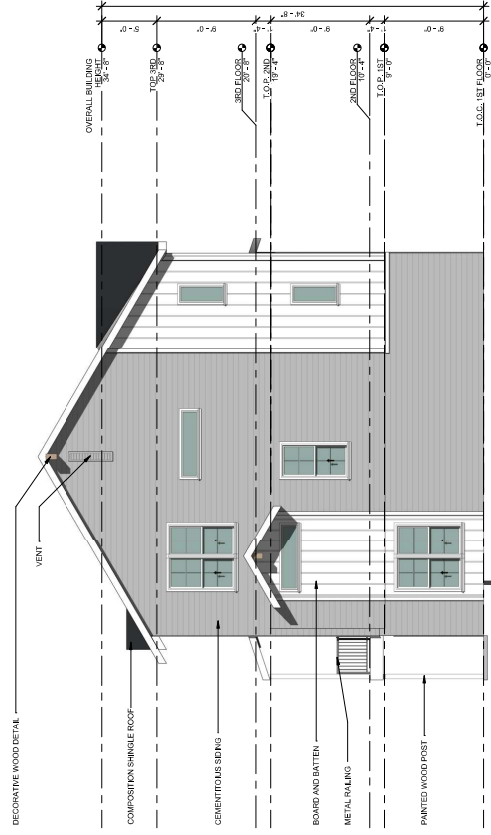

02 REAR ELEVATION
 SCALE 3/16" = 1'-0"

01 FRONT
 SCALE 3/16" = 1'-0"

02 RIGHT ELEVATION
 SCALE 3/16" = 1'-0"

01 LEFT ELEVATION
 SCALE 3/16" = 1'-0"