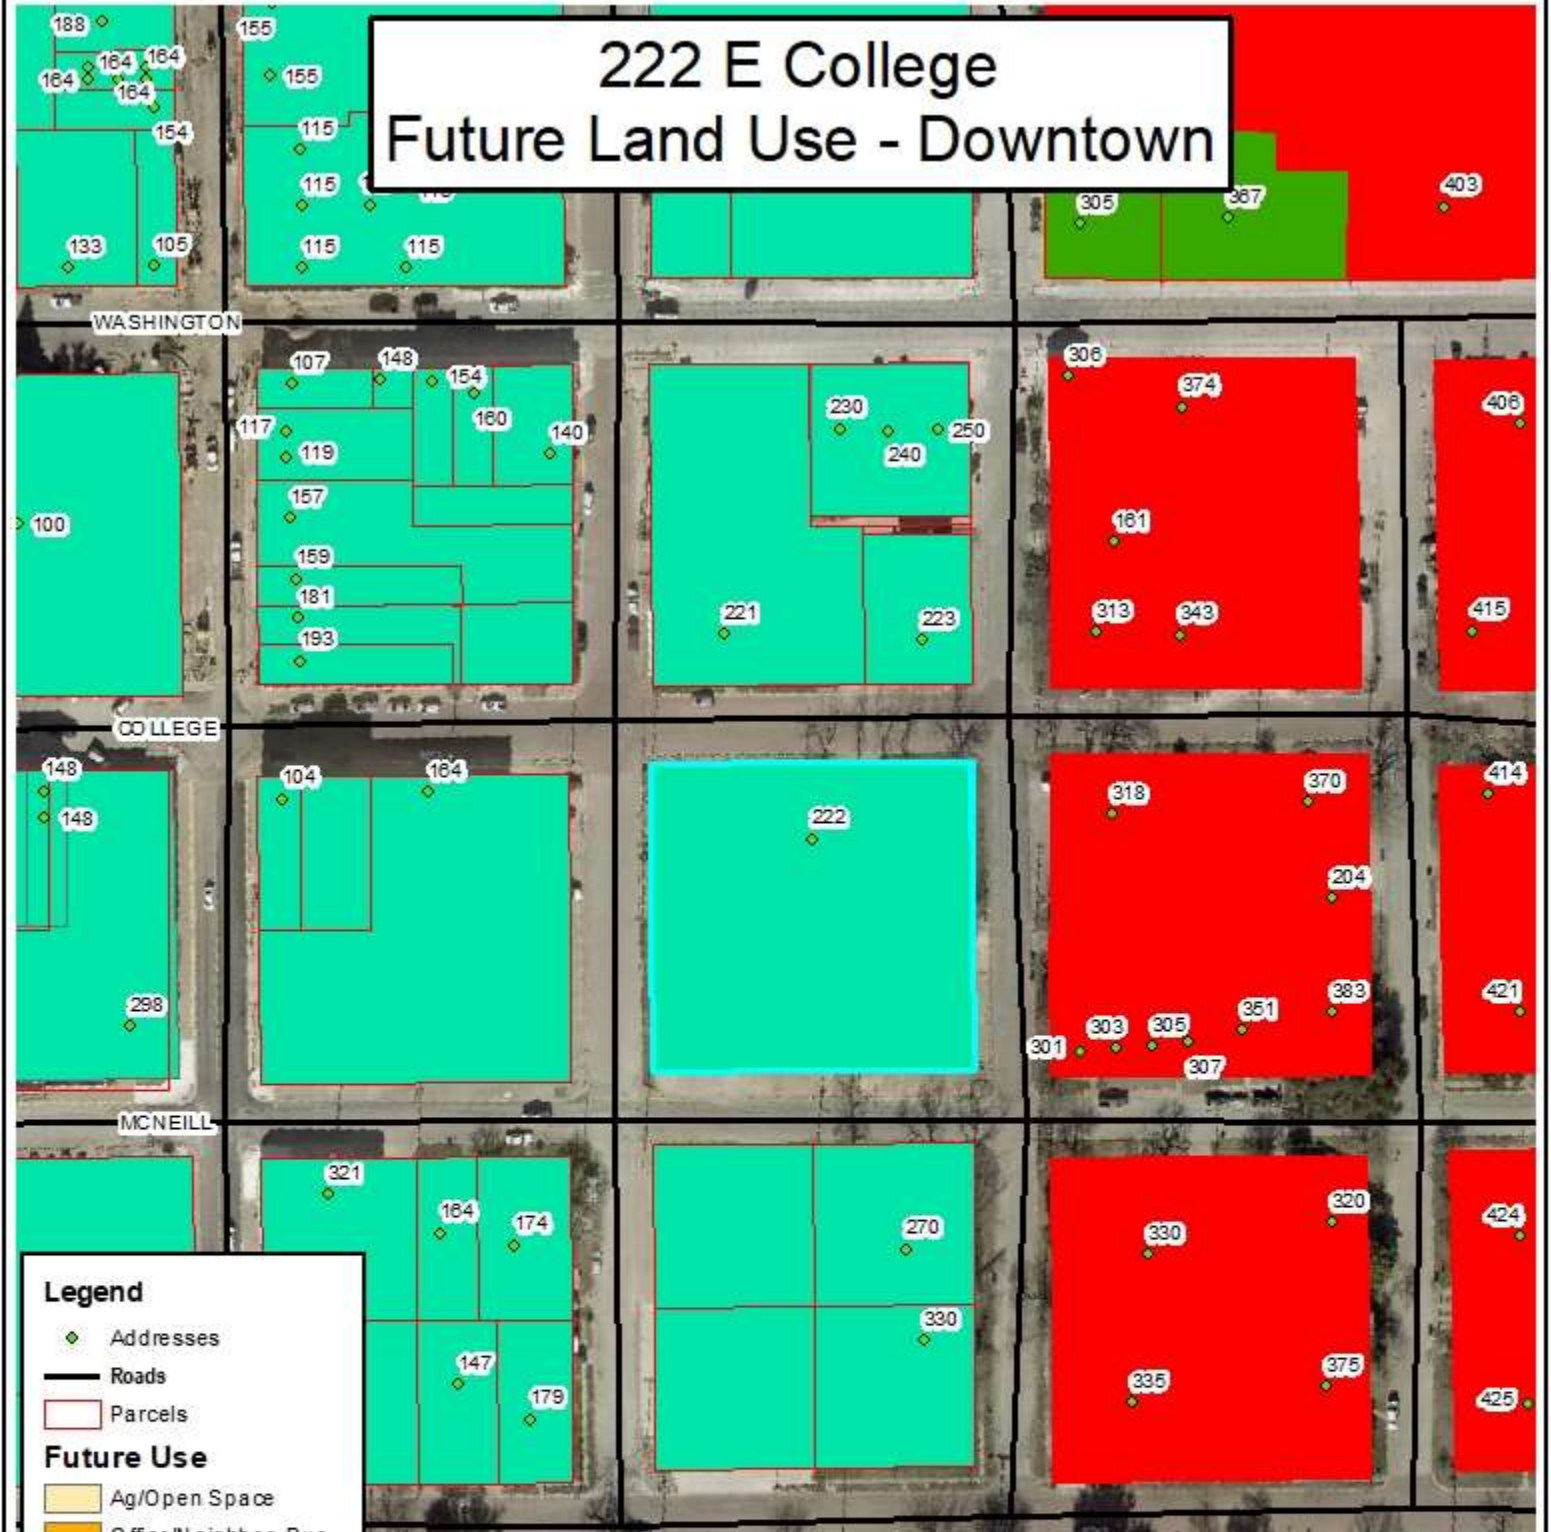

222 E College 200 ft Buffer

Legend

- ◆ Addresses
- Roads
- 200 ft Buffer
- Parcels

The City of Stephenville makes every effort to ensure this map is free of errors but does not warrant the map or its features. The City of Stephenville provides this map without any warranty of any kind whatsoever, either express or implied.

222 E College Current Zoning - DT Downtown

Legend

- Addresses
 - Roads
 - Parcels
- ### ZONING
- AG - Agricultural
 - B-1 - Neighborhood Business
 - B-2 - Retail and Commercial Business
 - B-3 - Central Business
 - B-4 - Private Club
 - CTS - City, Tareyton, School
 - DT - Downtown
 - IND - Industrial
 - PD - Planned Development
 - R-1 - Single Family - 7,500
 - R-1.5 - Single Family - 6,000
 - R-2 - One and Two Family
 - R-2.5 - Integrated Housing
 - R-3 - Multiple Family
 - RE - Single Family - 1 Acre

222 E College Future Land Use - Downtown

Legend

- ◆ Addresses
 - Roads
 - ▭ Parcels
- ### Future Use
- Ag/Open Space
 - Office/Neighbor_Bus
 - Commercial
 - Cent Business Dist
 - City/Tarleton/SISD
 - Downtown
 - Industrial
 - Planned Development
 - Single Family
 - 1_2 Family
 - Multi-F am/Resident
 - Duplex/Townhome
 - Manufact Homes