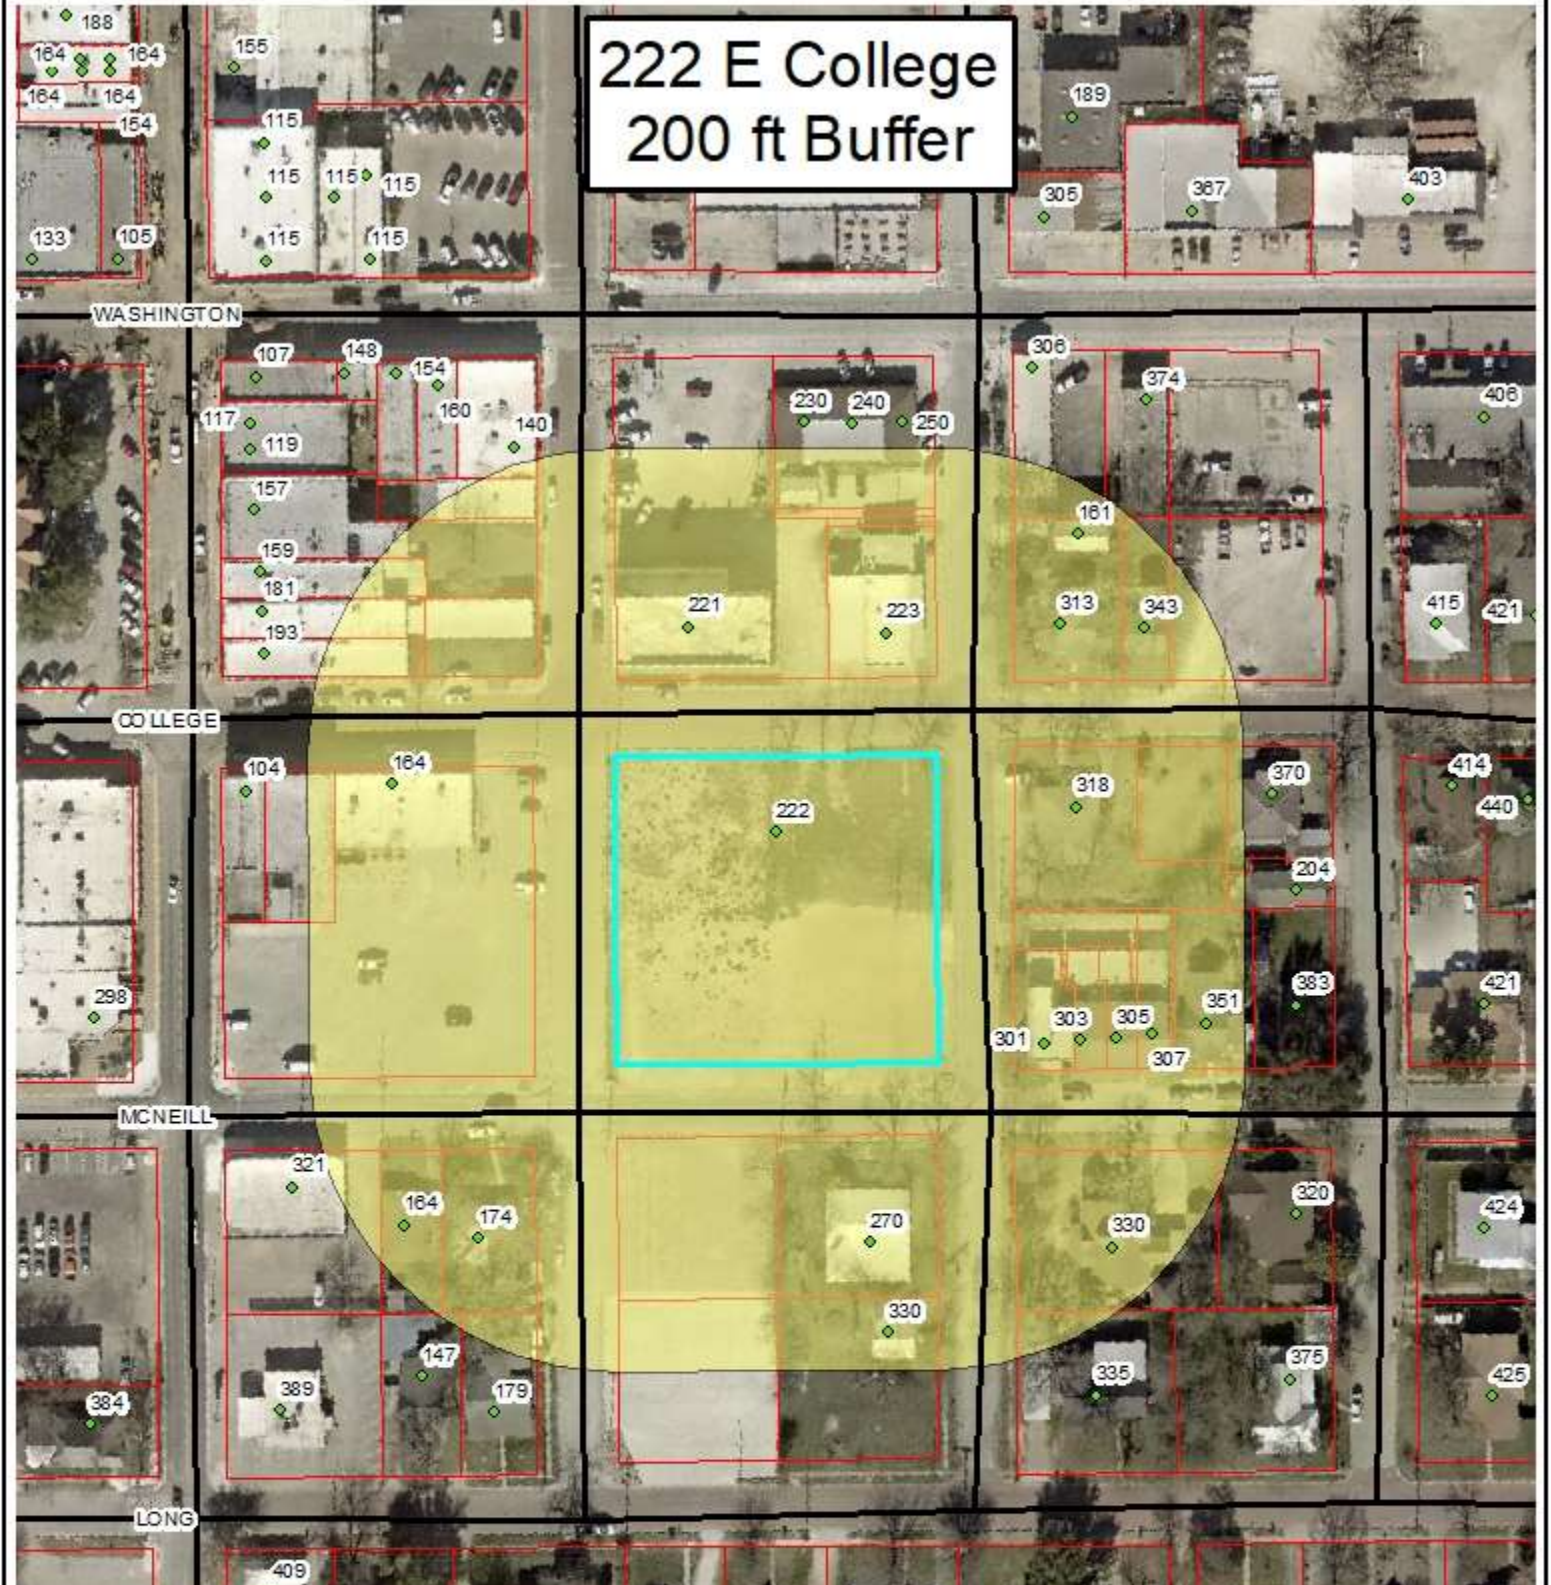

222 E College 200 ft Buffer

Legend

- ◆ Addresses
- Roads
- 200 ft Buffer
- Parcels

The City of Stephenville makes every effort to ensure this map is free of errors but does not warrant the map or its features. The City of Stephenville provides this map without any warranty of any kind whatsoever, either express or implied.

222 E College Current Zoning - DT Downtown

Legend

- Addresses
 - Roads
 - Parcels
- ### ZONING
- AG - Agricultural
 - B-1 - Neighborhood Business
 - B-2 - Retail and Commercial Business
 - B-3 - Central Business
 - B-4 - Private Club
 - CTS - City, Tareyton, School
 - DT - Downtown
 - IND - Industrial
 - PD - Planned Development
 - R-1 - Single Family - 7,500
 - R-1.5 - Single Family - 6,000
 - R-2 - One and Two Family
 - R-2.5 - Integrated Housing
 - R-3 - Multiple Family
 - RE - Single Family - 1 Acre

222 E College Future Land Use - Downtown

Legend

- ◆ Addresses
 - Roads
 - ▭ Parcels
- ### Future Use
- Ag/Open Space
 - Office/Neighbor_Bus
 - Commercial
 - Cent Business Dist
 - City/Tarleton/SISD
 - Downtown
 - Industrial
 - Planned Development
 - Single Family
 - 1_2 Family
 - Multi-F am/Resident
 - Duplex/Townhome
 - Manufact Homes