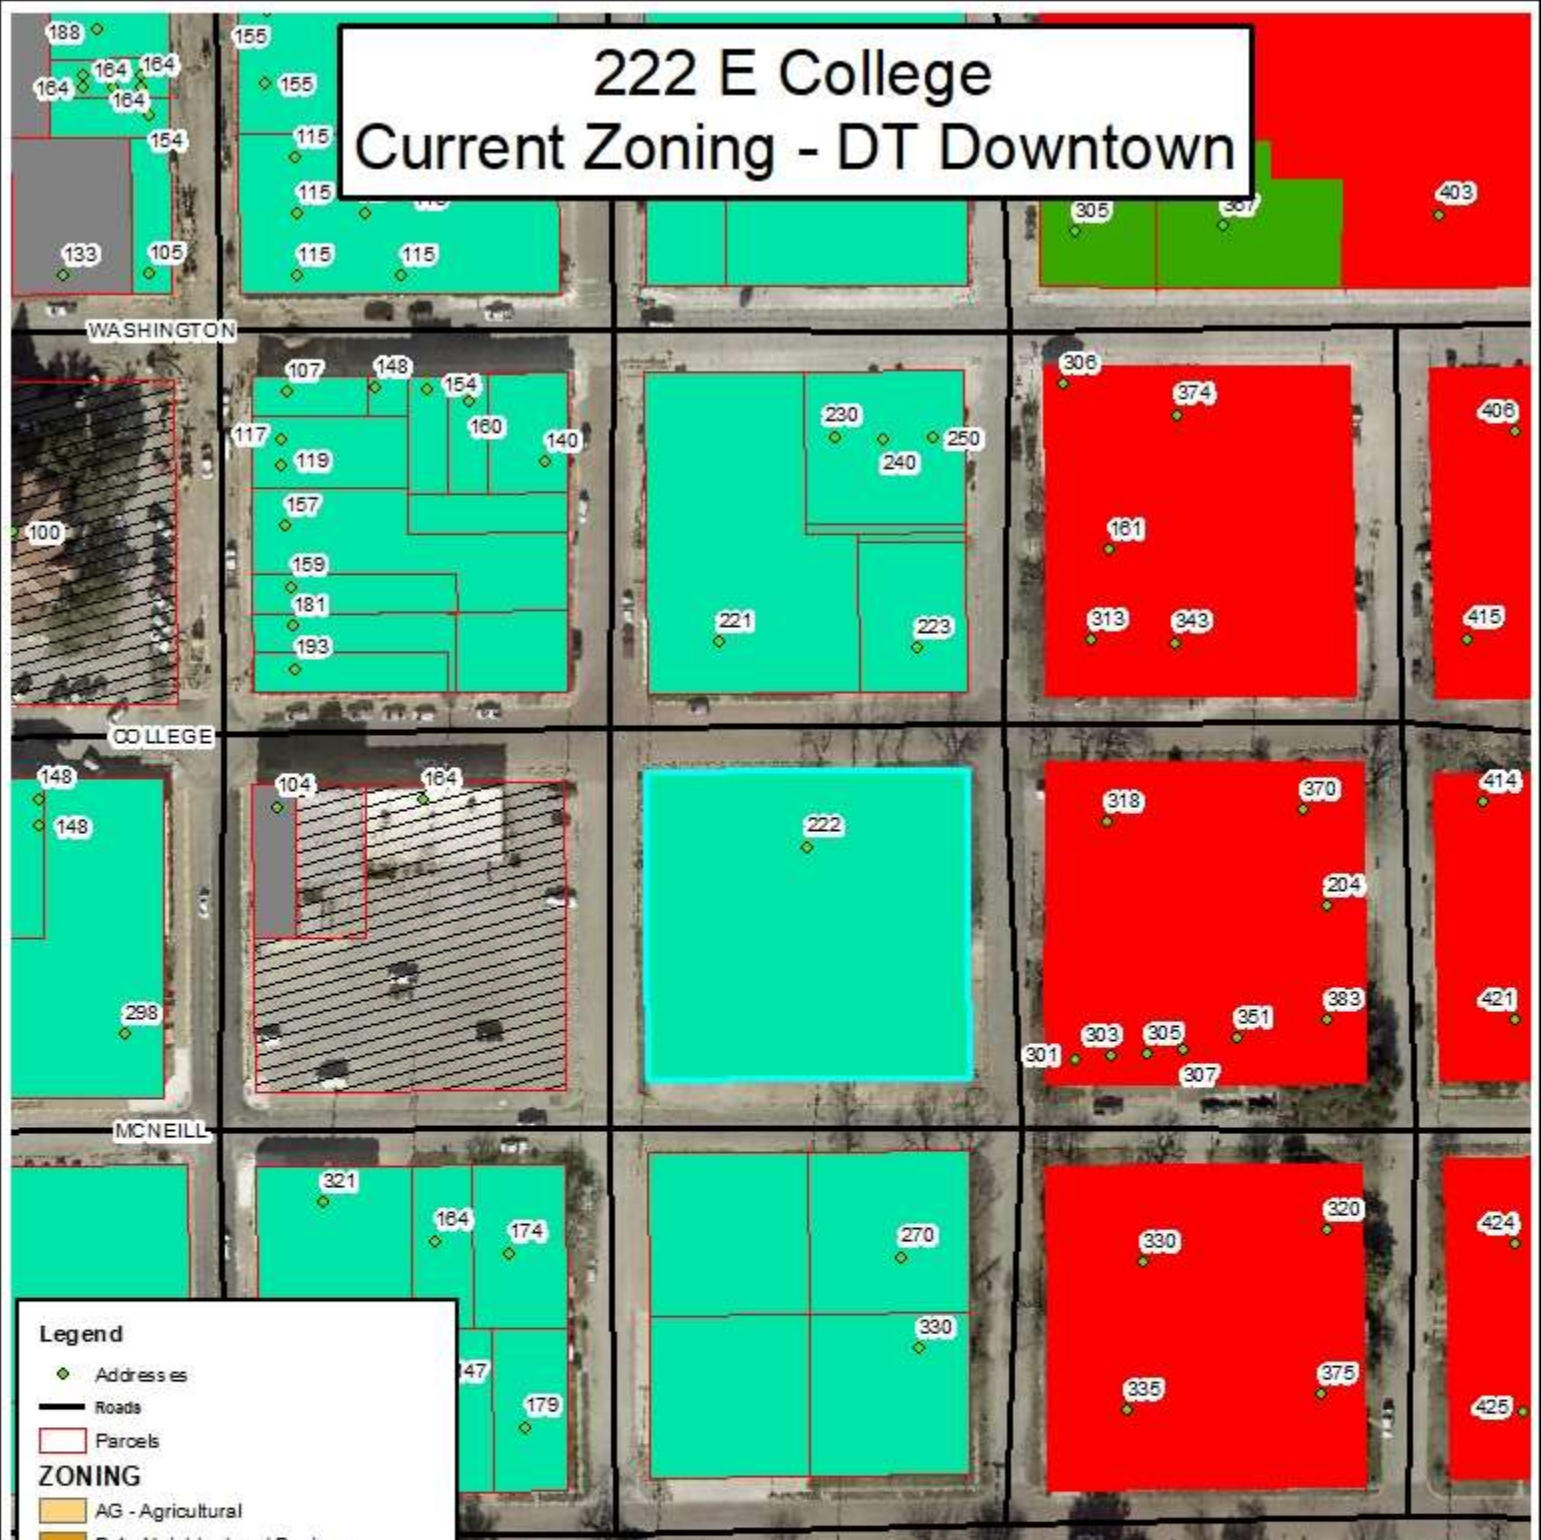

222 E College 200 ft Buffer

Legend

- ◆ Addresses
- Roads
- 200 ft Buffer
- Parcels

The City of Stephenville makes every effort to ensure this map is free of errors but does not warrant the map or its features. The City of Stephenville provides this map without any warranty of any kind whatsoever, either express or implied.

222 E College Current Zoning - DT Downtown

Legend

- Addresses
 - Roads
 - Parcels
- ### ZONING
- AG - Agricultural
 - B-1 - Neighborhood Business
 - B-2 - Retail and Commercial Business
 - B-3 - Central Business
 - B-4 - Private Club
 - CTS - City, Tareyton, School
 - DT - Downtown
 - IND - Industrial
 - PD - Planned Development
 - R-1 - Single Family - 7,500
 - R-1.5 - Single Family - 6,000
 - R-2 - One and Two Family
 - R-2.5 - Integrated Housing
 - R-3 - Multiple Family
 - RE - Single Family - 1 Acre

222 E College Future Land Use - Downtown

Legend

- ◆ Addresses
 - Roads
 - ▭ Parcels
- ### Future Use
- Ag/Open Space
 - Office/Neighbor_Bus
 - Commercial
 - Cent Business Dist
 - City/Tarleton/SISD
 - Downtown
 - Industrial
 - Planned Development
 - Single Family
 - 1_2 Family
 - Multi-F am/Resident
 - Duplex/Townhome
 - Manufact Homes