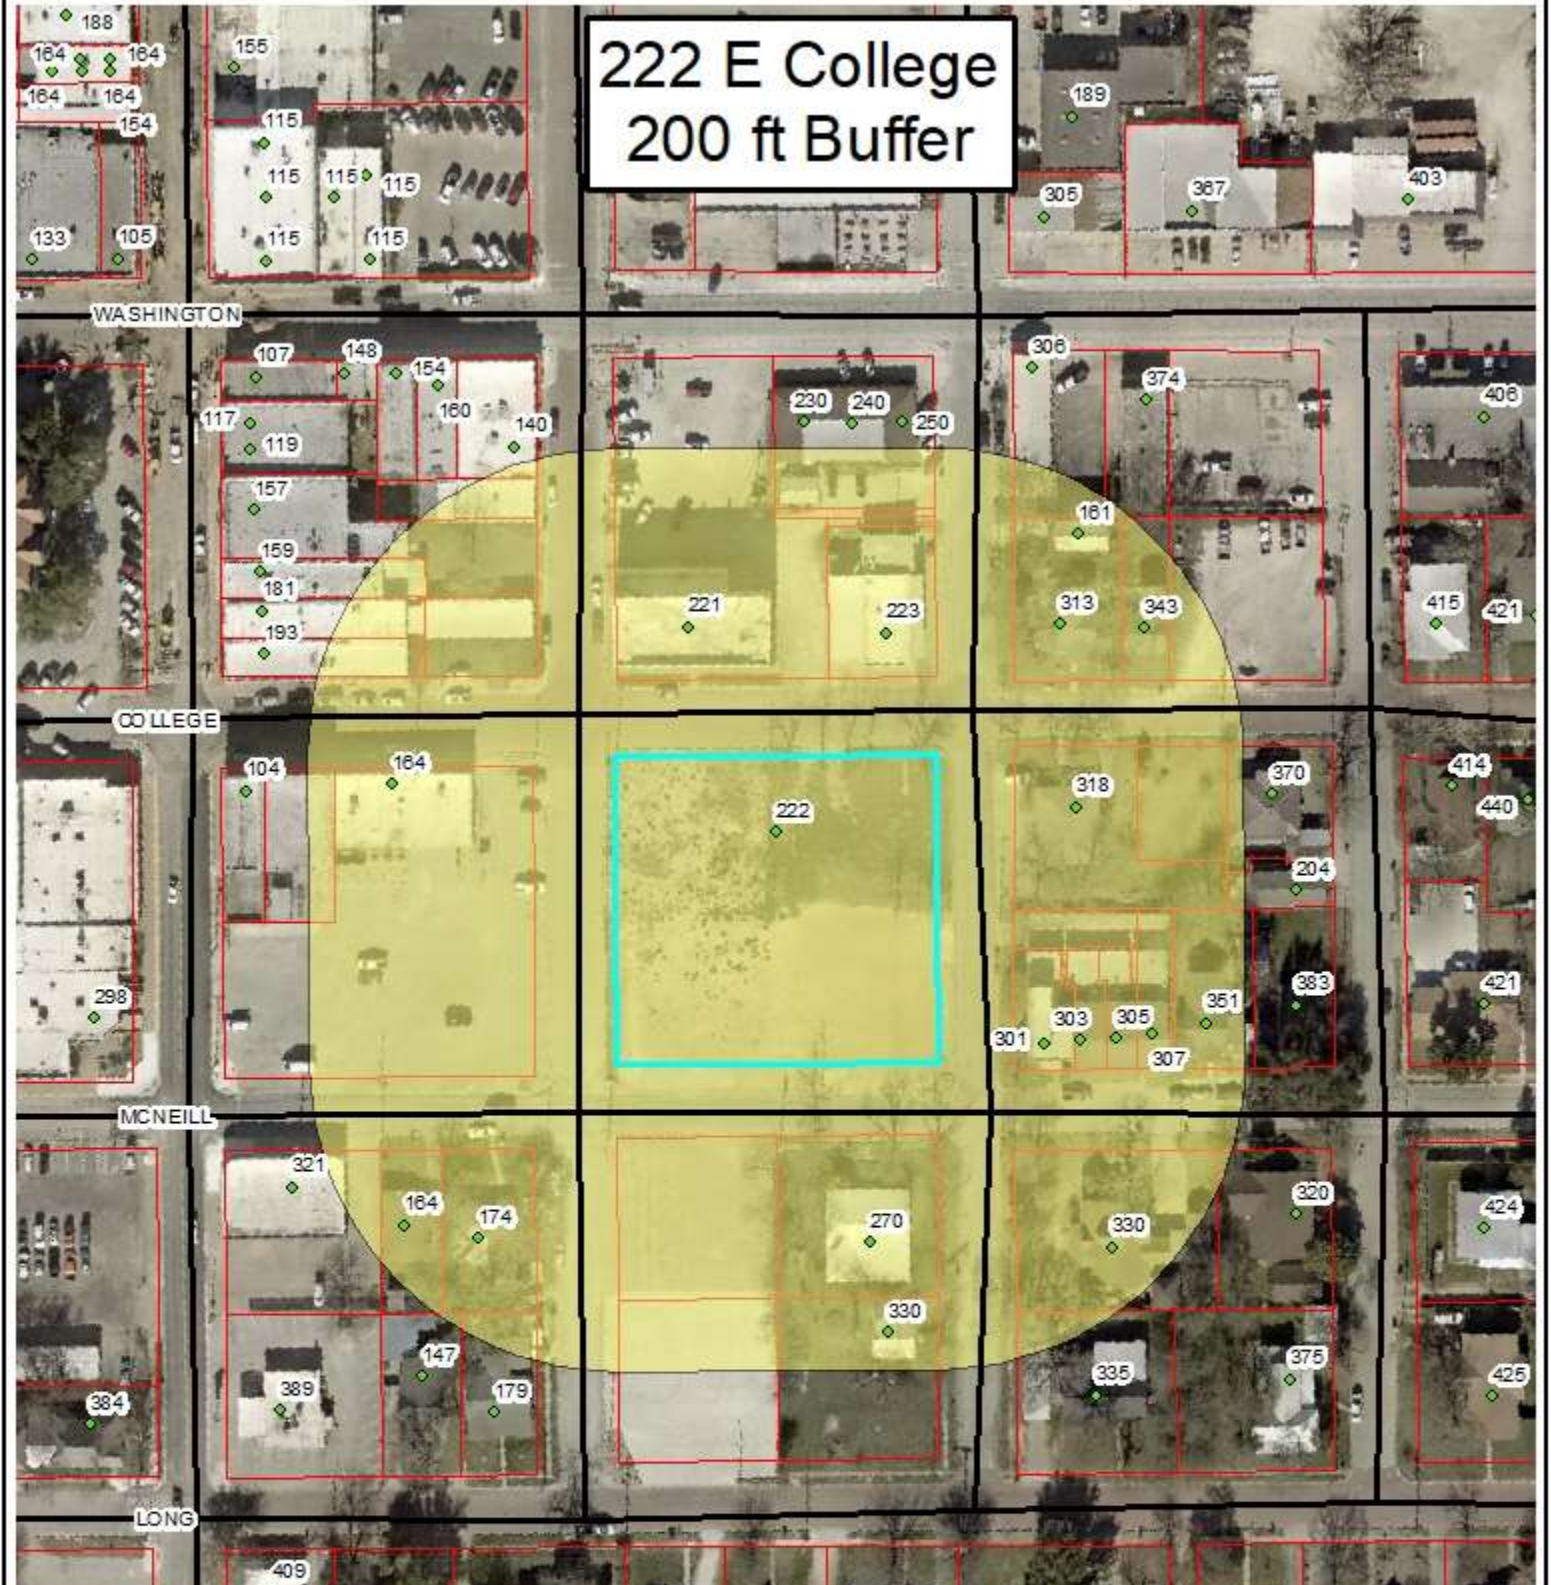

222 E College 200 ft Buffer

Legend

- ◆ Addresses
- Roads
- 200 ft Buffer
- Parcels

The City of Stephenville makes every effort to ensure this map is free of errors but does not warrant the map or its features. The City of Stephenville provides this map without any warranty of any kind whatsoever, either express or implied.

222 E College Current Zoning - DT Downtown

Legend

- Addresses
- Roads
- Parcels
- ZONING**
- AG - Agricultural
- B-1 - Neighborhood Business
- B-2 - Retail and Commercial Business
- B-3 - Central Business
- B-4 - Private Club
- CTS - City, Tareyton, School
- DT - Downtown
- IND - Industrial
- PD - Planned Development
- R-1 - Single Family - 7,500
- R-1.5 - Single Family - 6,000
- R-2 - One and Two Family
- R-2.5 - Integrated Housing
- R-3 - Multiple Family
- RE - Single Family - 1 Acre

222 E College Future Land Use - Downtown

Legend

- Addresses
- Roads
- Parcels
- Ag/Open Space
- Office/Neighbor_Bus
- Commercial
- Cent Business Dist
- City/Tarleton/SISD
- Downtown
- Industrial
- Planned Development
- Single Family
- 1_2 Family
- Multi-Fam/Resident
- Duplex/Townhome
- Manufact Homes