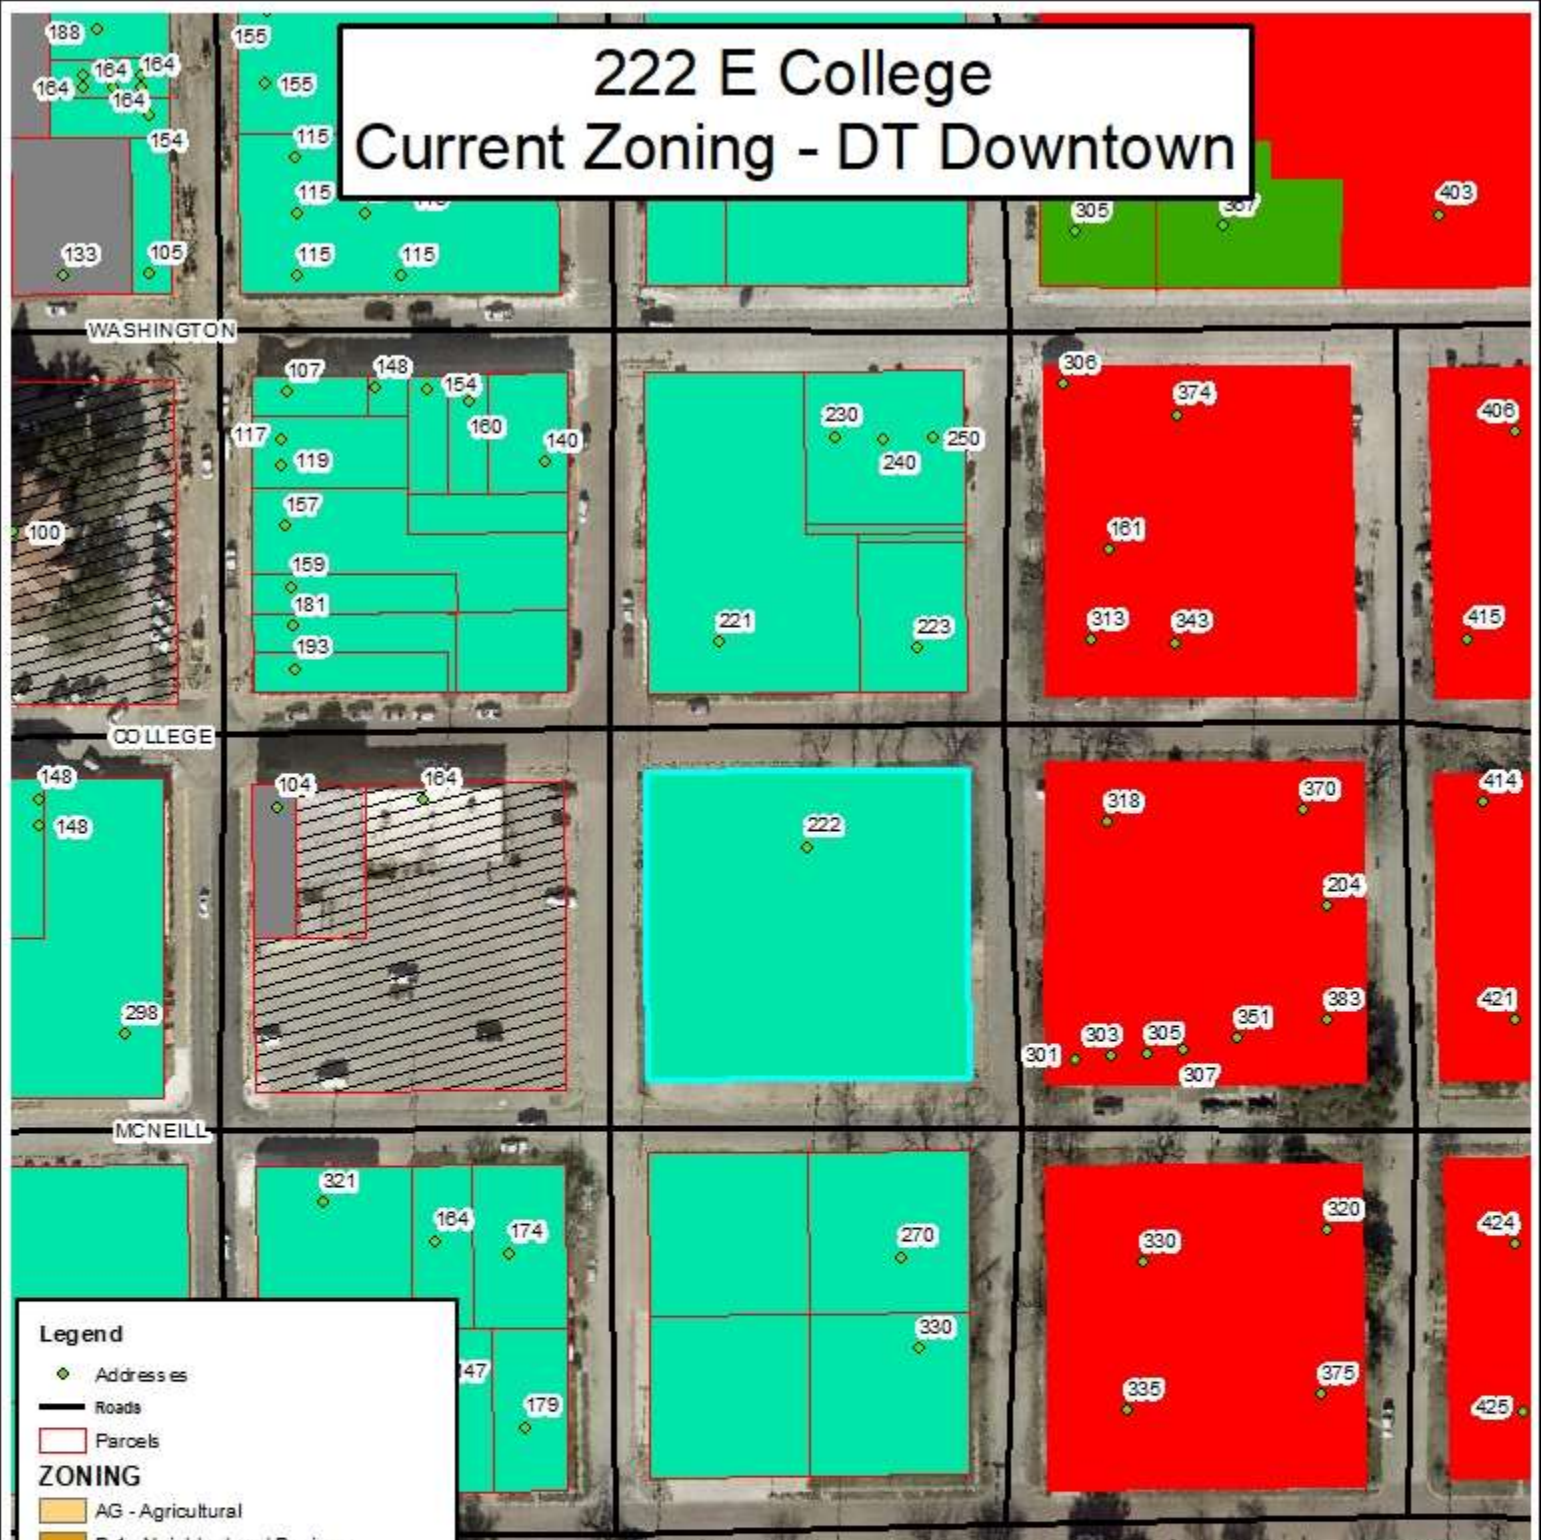

222 E College 200 ft Buffer

Legend

- ◆ Addresses
- Roads
- 200 ft Buffer
- Parcels

The City of Stephenville makes every effort to ensure this map is free of errors but does not warrant the map or its features. The City of Stephenville provides this map without any warranty of any kind whatsoever, either express or implied.

222 E College Current Zoning - DT Downtown

Legend

- Addresses
- Roads
- Parcels
- ZONING**
- AG - Agricultural
- B-1 - Neighborhood Business
- B-2 - Retail and Commercial Business
- B-3 - Central Business
- B-4 - Private Club
- CTS - City, Tareyton, School
- DT - Downtown
- IND - Industrial
- PD - Planned Development
- R-1 - Single Family - 7,500
- R-1.5 - Single Family - 6,000
- R-2 - One and Two Family
- R-2.5 - Integrated Housing
- R-3 - Multiple Family
- RE - Single Family - 1 Acre

222 E College Future Land Use - Downtown

Legend

- Addresses
- Roads
- Parcels
- Ag/Open Space
- Office/Neighbor_Bus
- Commercial
- Cent Business Dist
- City/Tarleton/SISD
- Downtown
- Industrial
- Planned Development
- Single Family
- 1_2 Family
- Multi-Fam/Resident
- Duplex/Townhome
- Manufact Homes