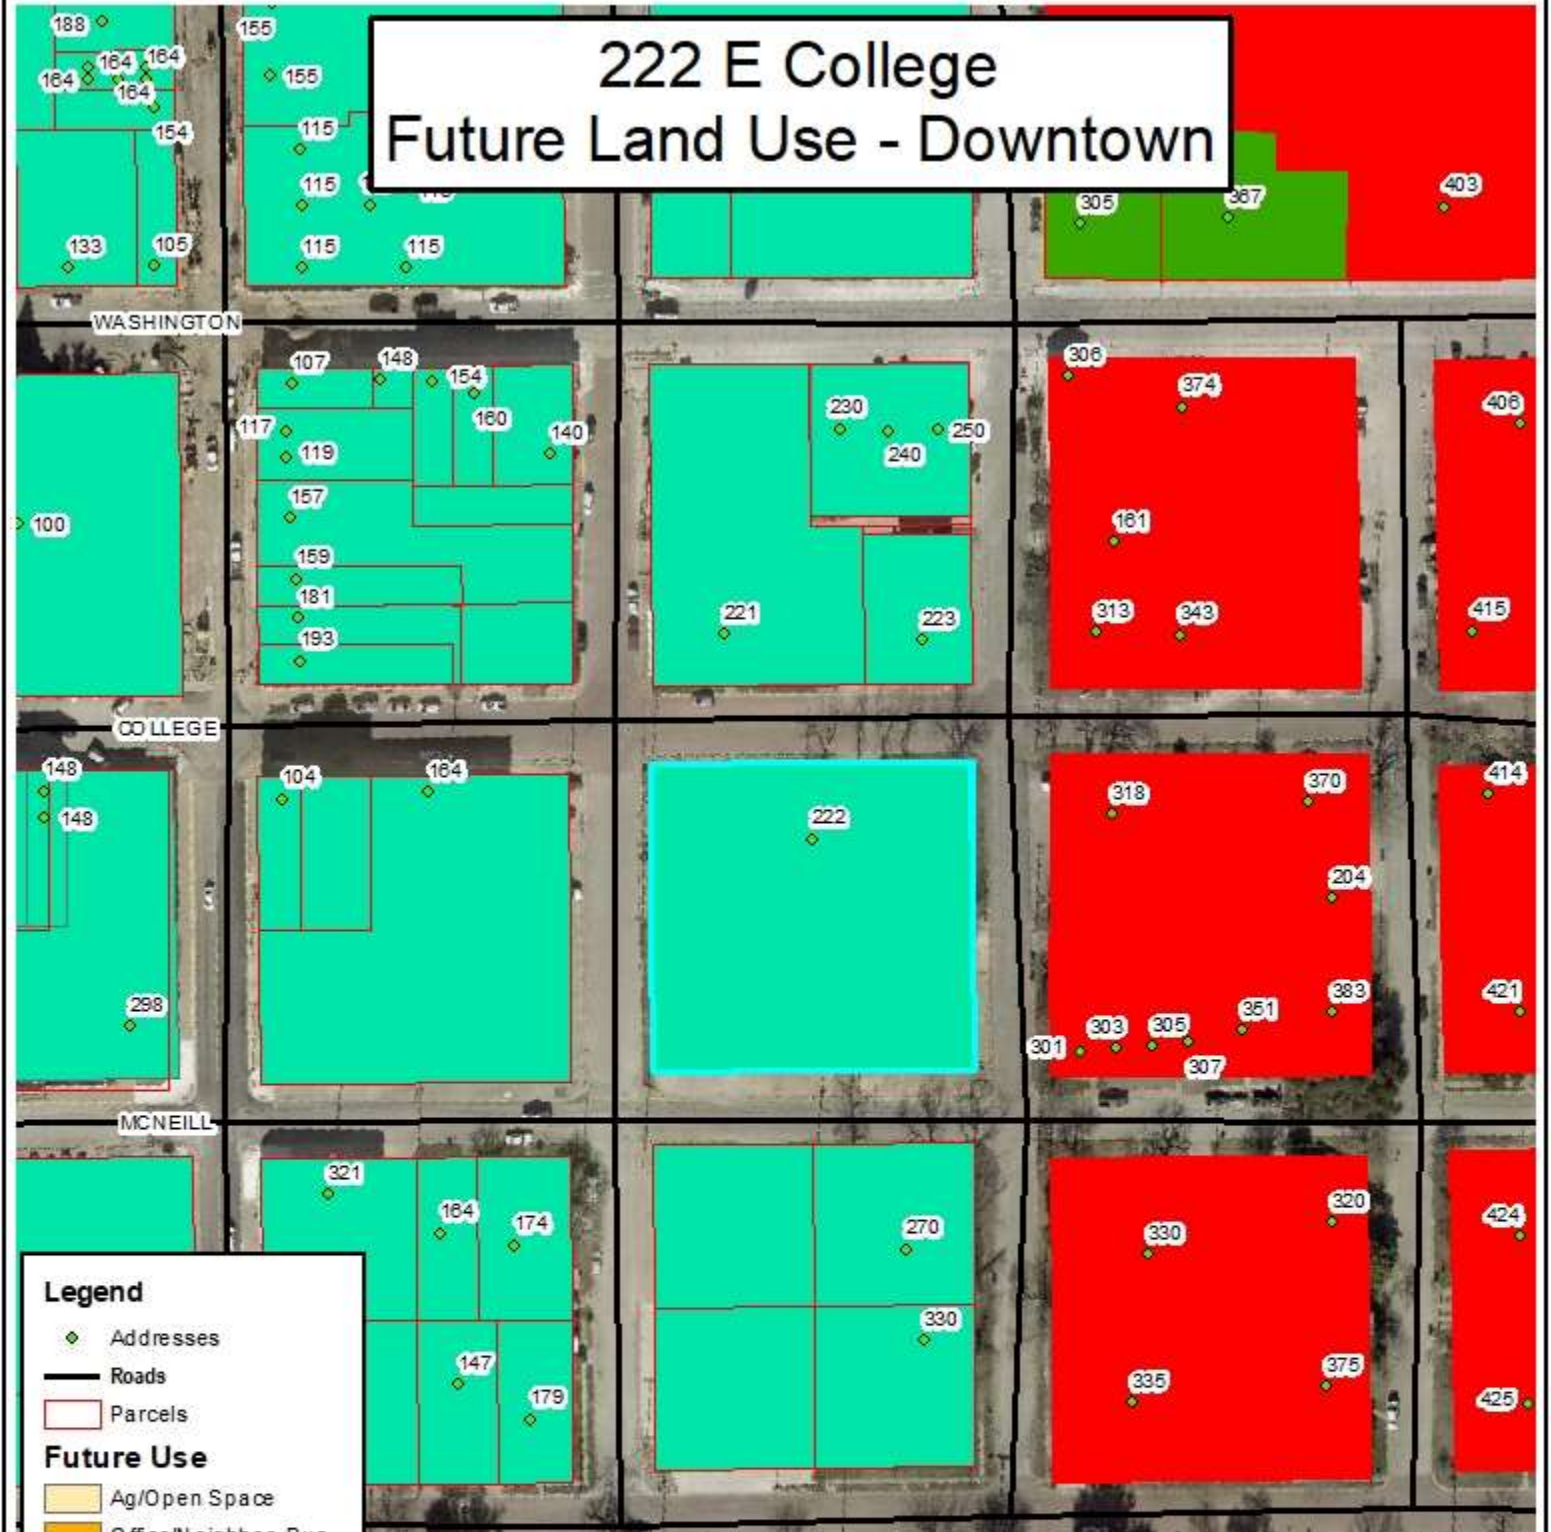

222 E College 200 ft Buffer

Legend

- ◆ Addresses
- Roads
- 200 ft Buffer
- Parcels

The City of Stephenville makes every effort to ensure this map is free of errors but does not warrant the map or its features. The City of Stephenville provides this map without any warranty of any kind whatsoever, either express or implied.

222 E College Current Zoning - DT Downtown

Legend

- Addresses
- Roads
- Parcels
- ZONING**
- AG - Agricultural
- B-1 - Neighborhood Business
- B-2 - Retail and Commercial Business
- B-3 - Central Business
- B-4 - Private Club
- CTS - City, Tareyton, School
- DT - Downtown
- IND - Industrial
- PD - Planned Development
- R-1 - Single Family - 7,500
- R-1.5 - Single Family - 6,000
- R-2 - One and Two Family
- R-2.5 - Integrated Housing
- R-3 - Multiple Family
- RE - Single Family - 1 Acre

222 E College Future Land Use - Downtown

Legend

- Addresses
- Roads
- Parcels
- Ag/Open Space
- Office/Neighbor_Bus
- Commercial
- Cent Business Dist
- City/Tarleton/SISD
- Downtown
- Industrial
- Planned Development
- Single Family
- 1_2 Family
- Multi-Fam/Resident
- Duplex/Townhome
- Manufact Homes