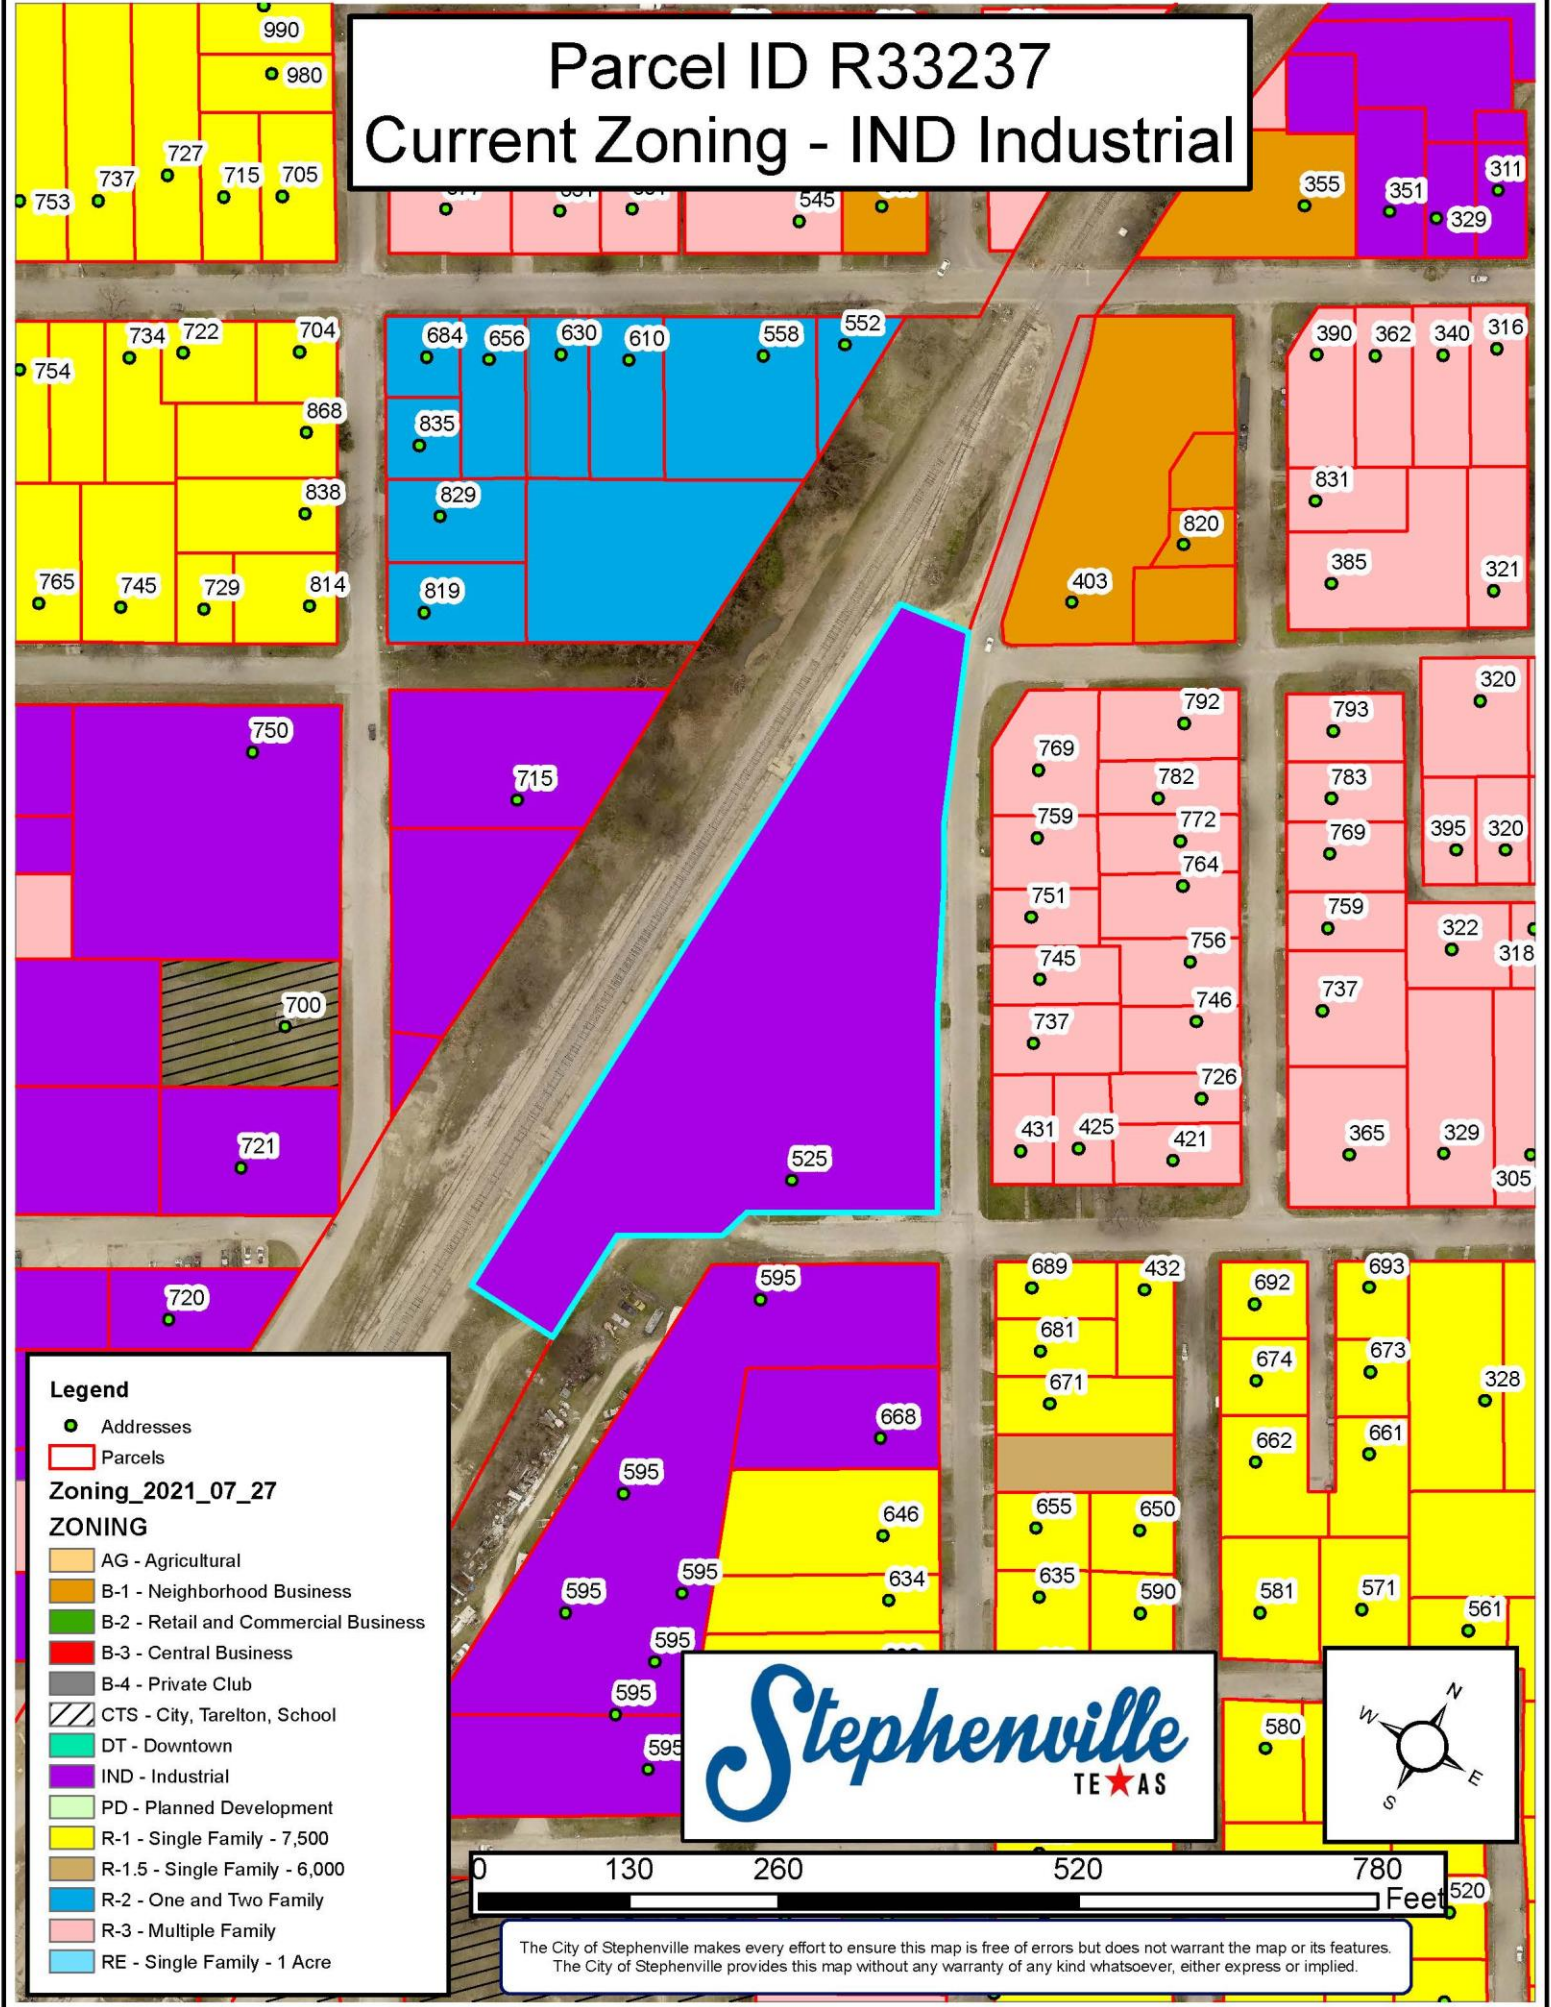

Parcel ID R33237 200 ft. Buffer

Legend

- Addresses
- R33237 Buffer
- Parcels

The City of Stephenville makes every effort to ensure this map is free of errors but does not warrant the map or its features. The City of Stephenville provides this map without any warranty of any kind whatsoever, either express or implied.

Parcel ID R33237

Current Zoning - IND Industrial

Legend

- Addresses
- ▭ Parcels

Zoning_2021_07_27

ZONING

- AG - Agricultural
- B-1 - Neighborhood Business
- B-2 - Retail and Commercial Business
- B-3 - Central Business
- B-4 - Private Club
- CTS - City, Tarelton, School
- DT - Downtown
- IND - Industrial
- PD - Planned Development
- R-1 - Single Family - 7,500
- R-1.5 - Single Family - 6,000
- R-2 - One and Two Family
- R-3 - Multiple Family
- RE - Single Family - 1 Acre

Parcel ID R33237 Future Land Use - Industrial

The City of Stephenville makes every effort to ensure this map is free of errors but does not warrant the map or its features. The City of Stephenville provides this map without any warranty of any kind whatsoever, either express or implied.

Legend

- Addresses
- Parcels
- Future Use**
- Ag/Open Space
- Office/Neighbor_Bus
- Commercial
- Cent Business Dist
- City/Tarleton/SISD
- Downtown
- Industrial
- Planned Development
- Single Family
- 1_2 Family
- Multi-Fam/Resident
- Duplex/Townhome
- Manufact Homes