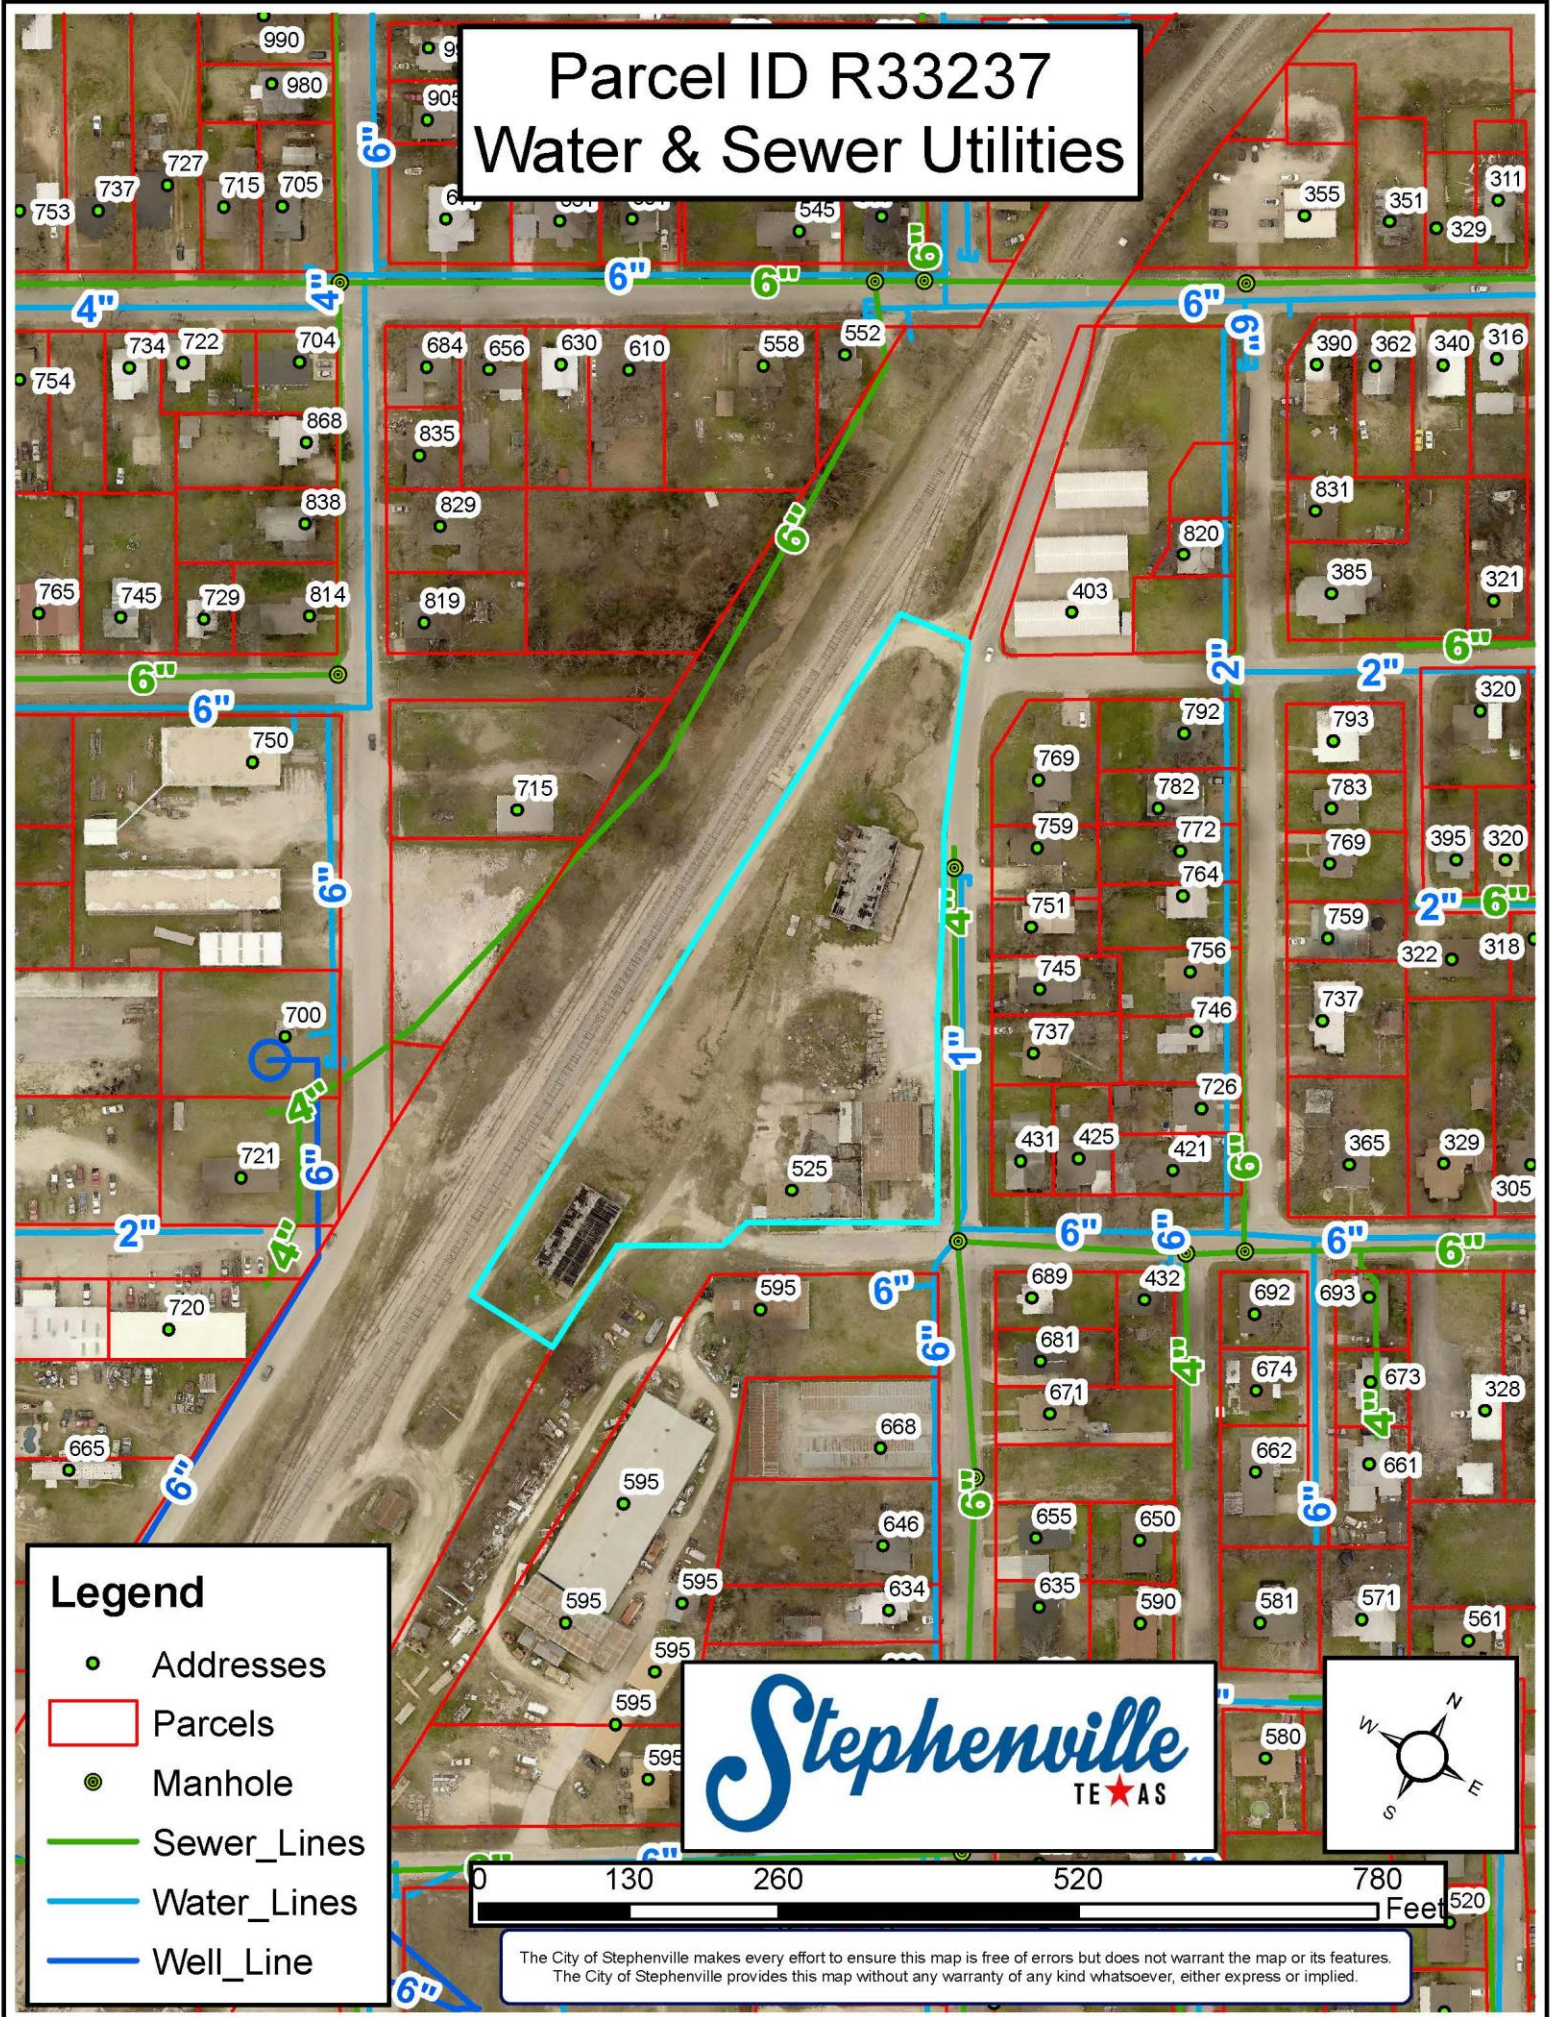

Parcel ID R33237 Water & Sewer Utilities

Legend

- Addresses
- Parcels
- ⊙ Manhole
- Sewer_Lines
- Water_Lines
- Well_Line