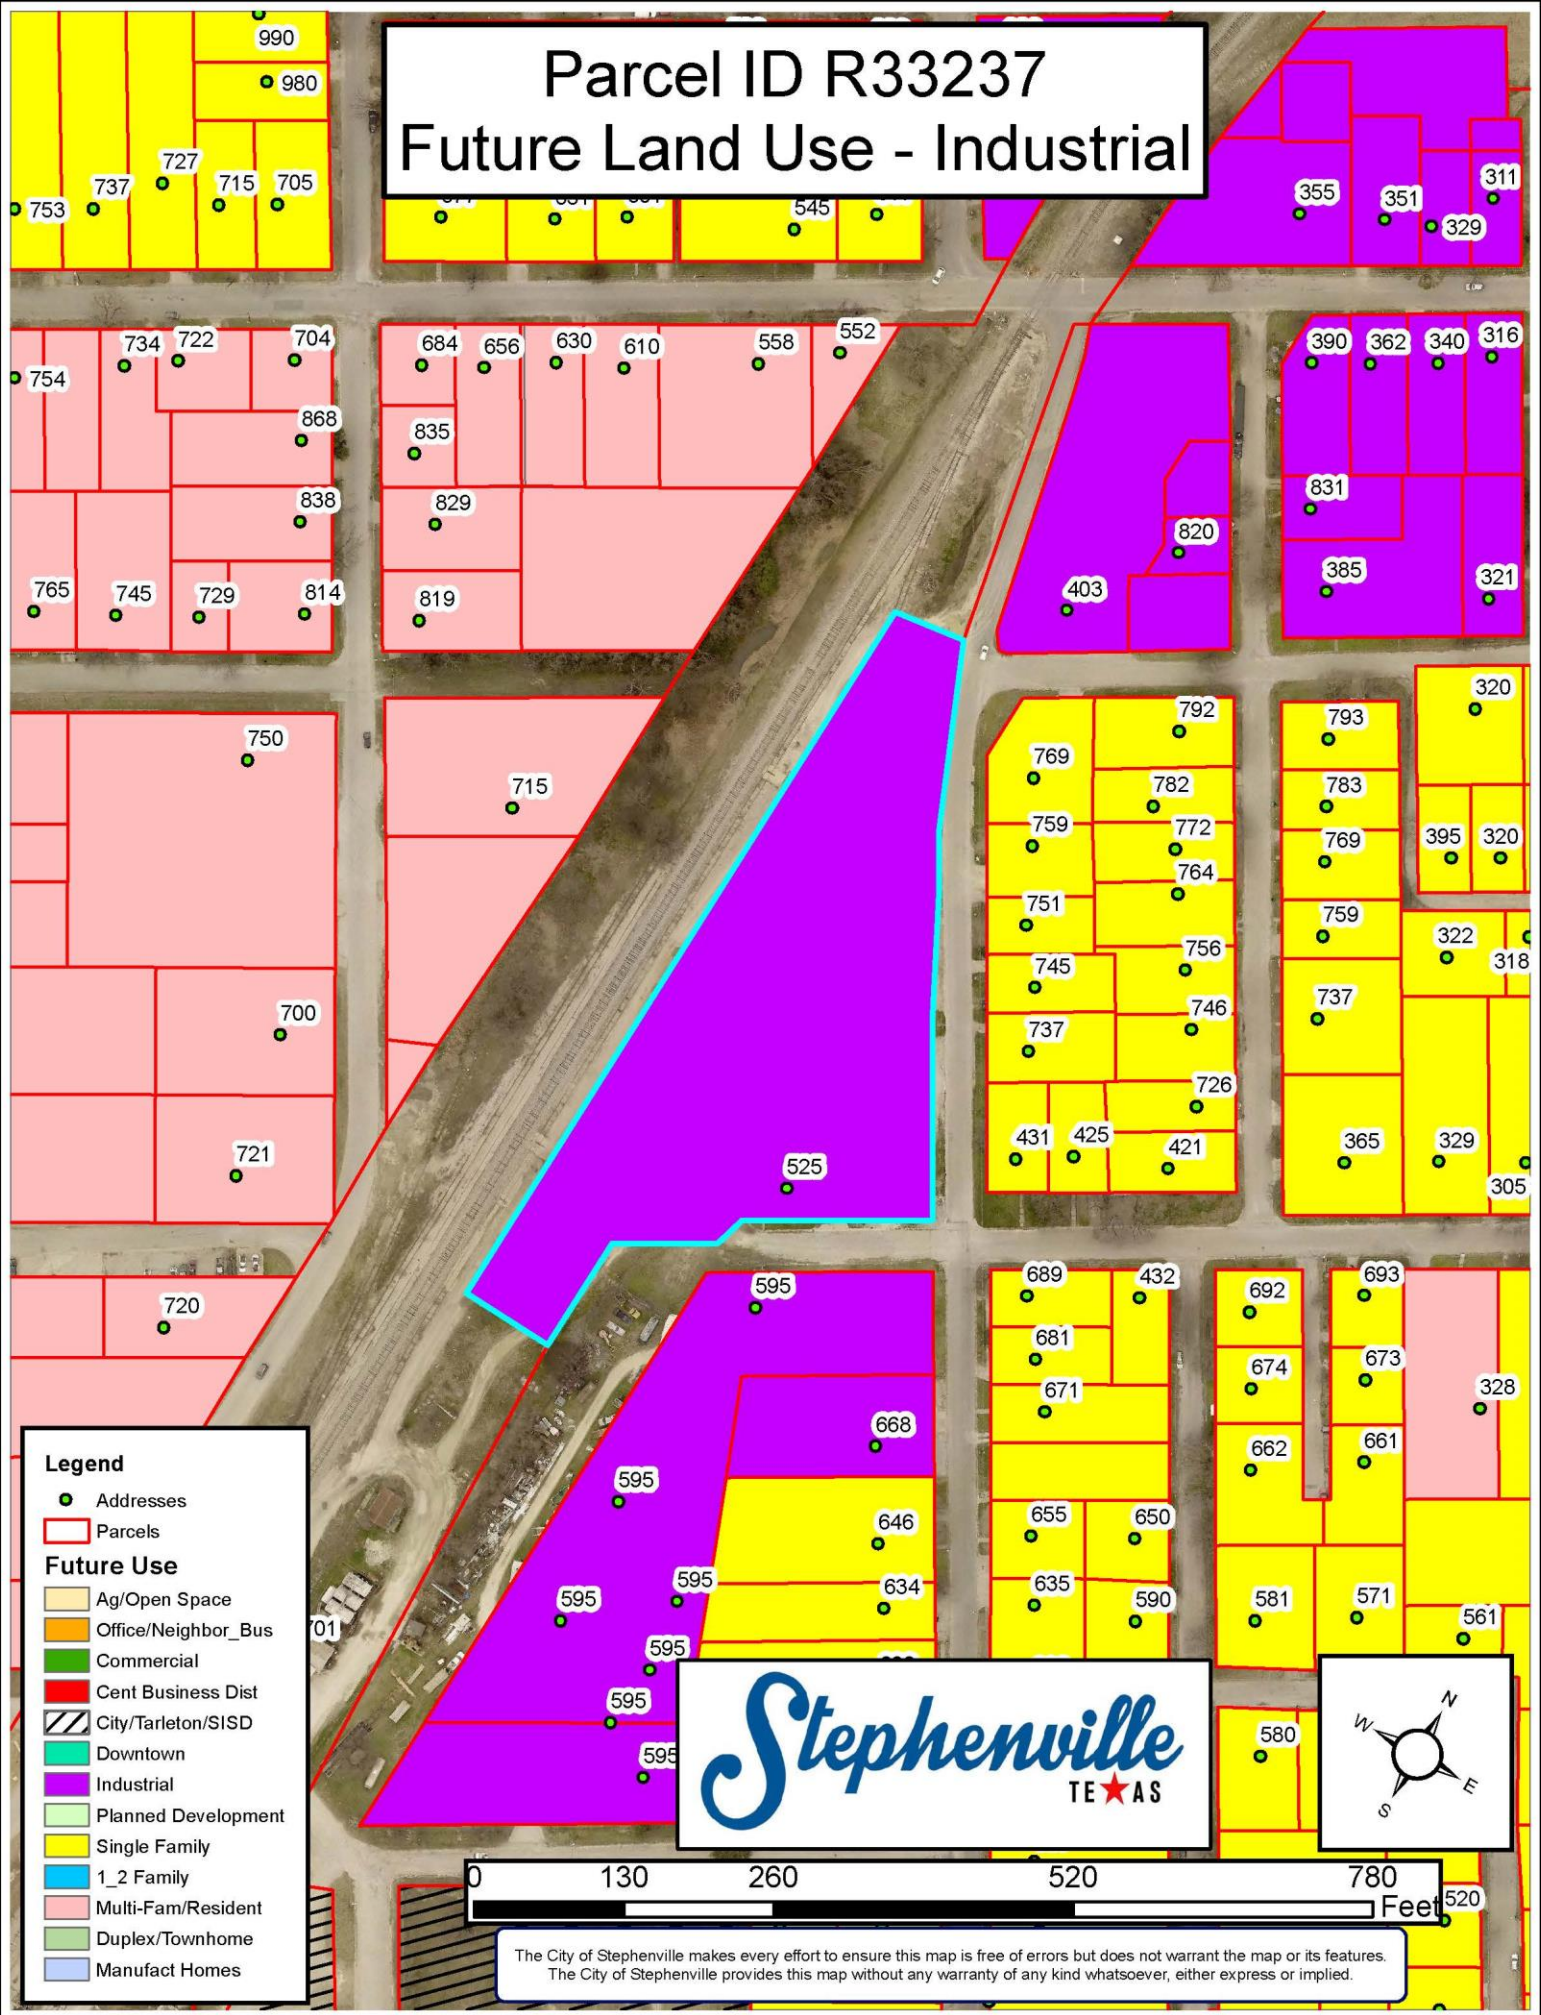

Parcel ID R33237 Future Land Use - Industrial

The City of Stephenville makes every effort to ensure this map is free of errors but does not warrant the map or its features. The City of Stephenville provides this map without any warranty of any kind whatsoever, either express or implied.

Legend

- Addresses
- Parcels
- **Future Use**
- Ag/Open Space
- Office/Neighbor_Bus
- Commercial
- Cent Business Dist
- City/Tarleton/SISD
- Downtown
- Industrial
- Planned Development
- Single Family
- 1_2 Family
- Multi-Fam/Resident
- Duplex/Townhome
- Manufact Homes