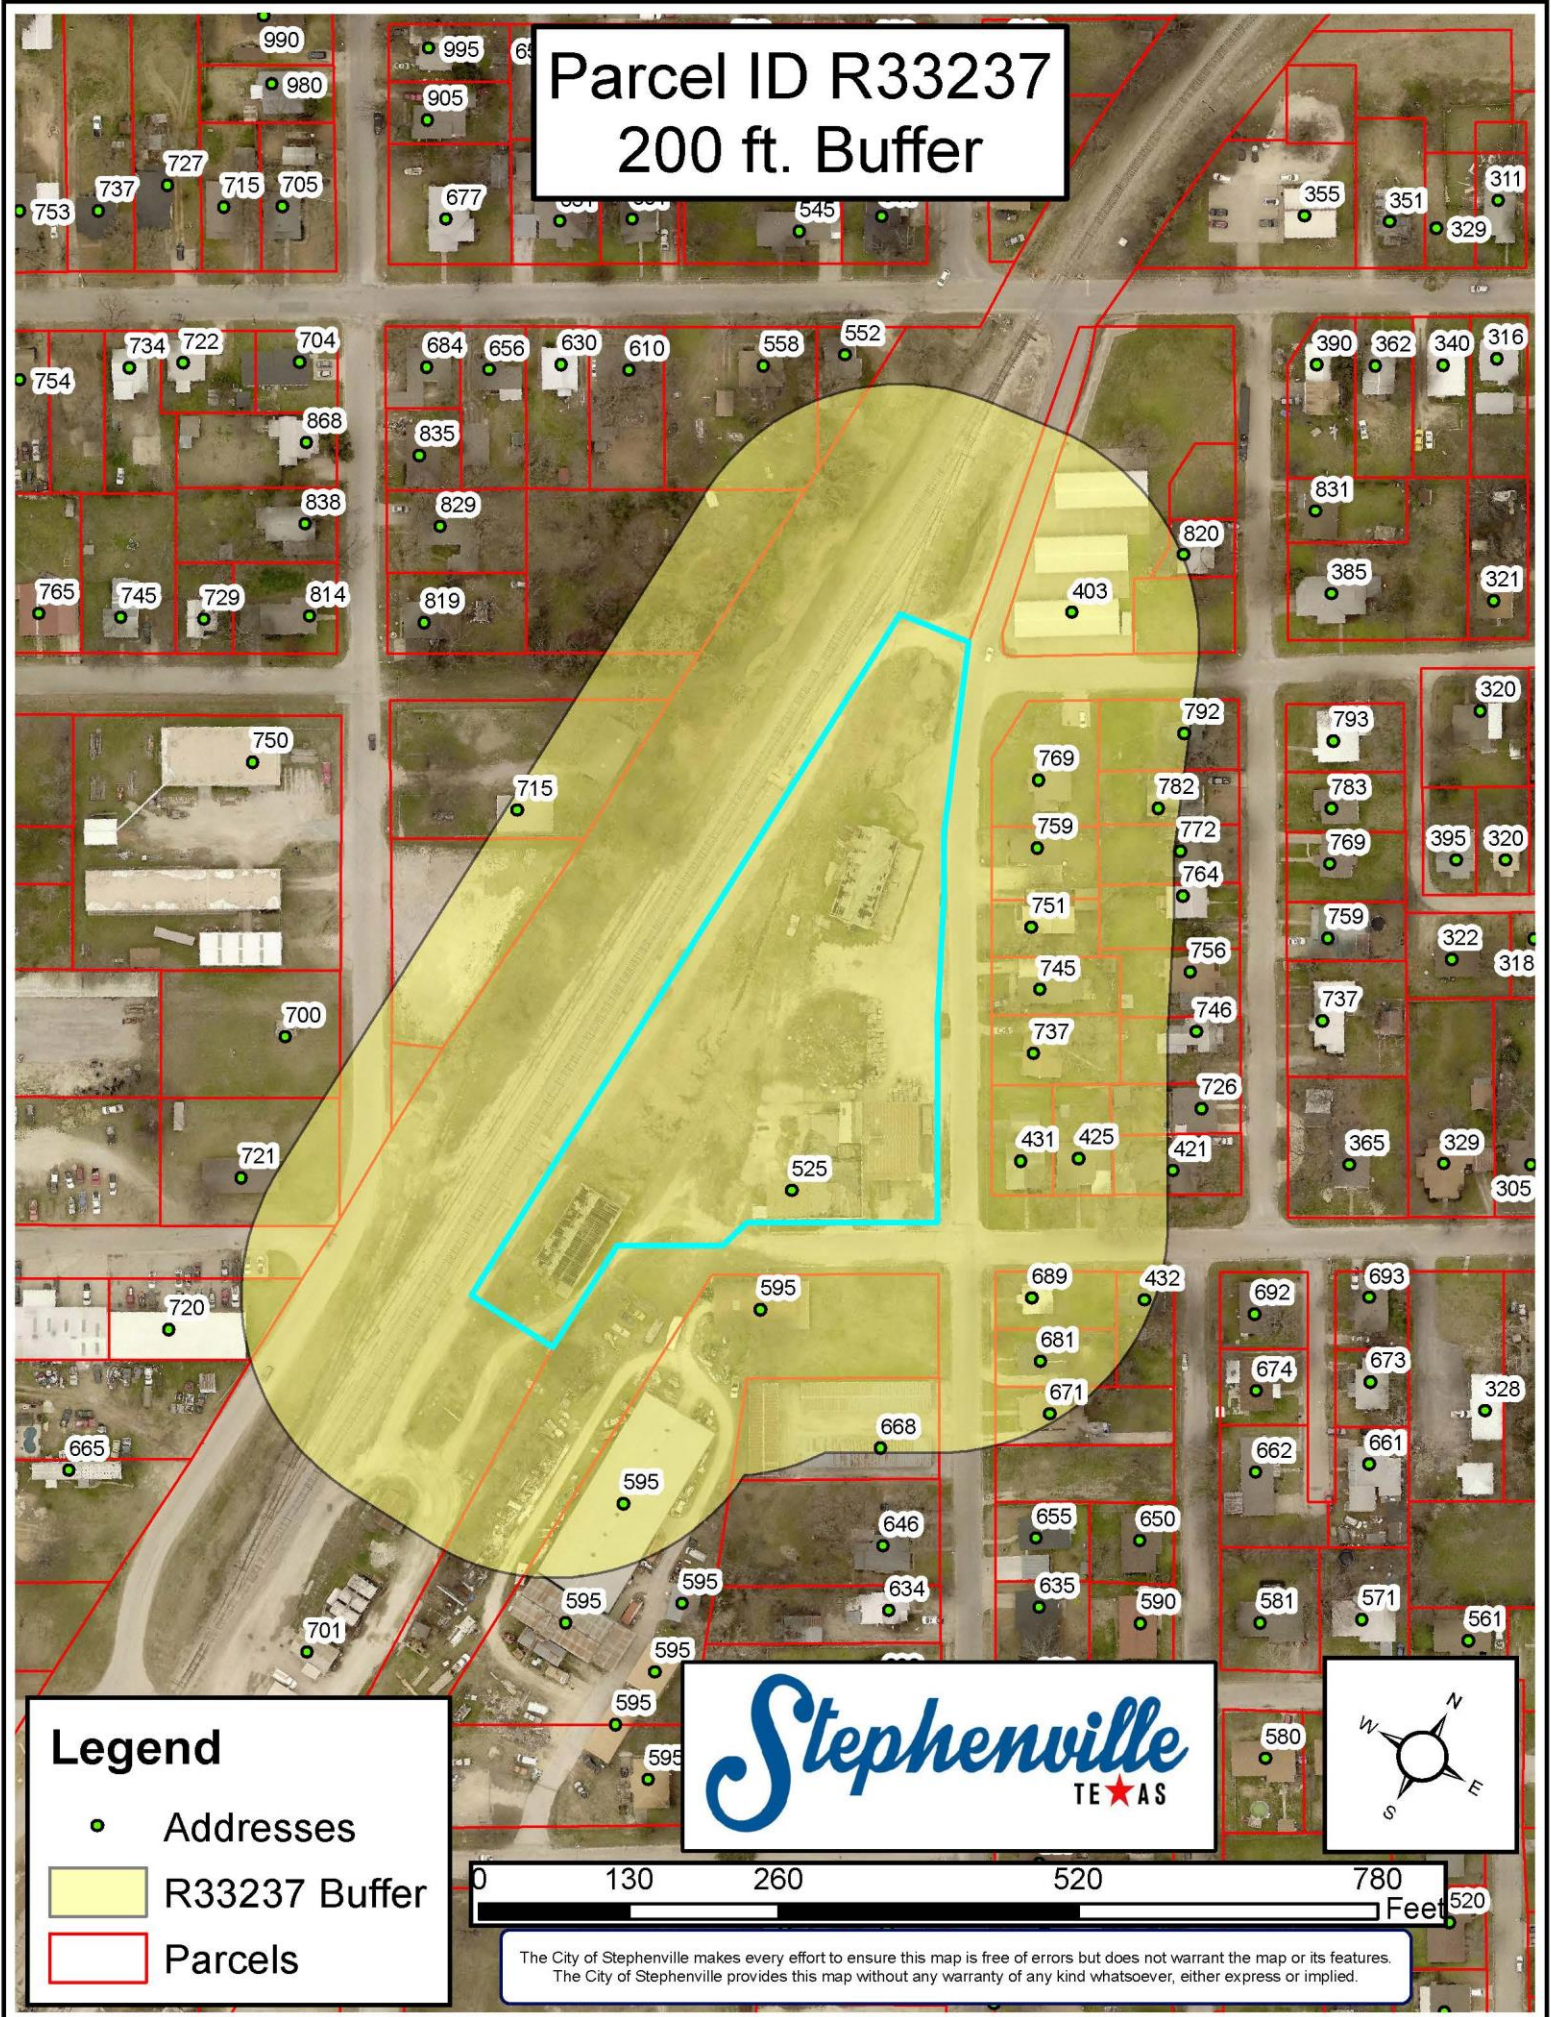

Parcel ID R33237 200 ft. Buffer

Legend

- Addresses
- R33237 Buffer
- Parcels

The City of Stephenville makes every effort to ensure this map is free of errors but does not warrant the map or its features. The City of Stephenville provides this map without any warranty of any kind whatsoever, either express or implied.

Parcel ID R33237

Current Zoning - IND Industrial

Legend

- Addresses
- ▭ Parcels

Zoning_2021_07_27

ZONING

- AG - Agricultural
- B-1 - Neighborhood Business
- B-2 - Retail and Commercial Business
- B-3 - Central Business
- B-4 - Private Club
- CTS - City, Tarelton, School
- DT - Downtown
- IND - Industrial
- PD - Planned Development
- R-1 - Single Family - 7,500
- R-1.5 - Single Family - 6,000
- R-2 - One and Two Family
- R-3 - Multiple Family
- RE - Single Family - 1 Acre

Parcel ID R33237 Future Land Use - Industrial

The City of Stephenville makes every effort to ensure this map is free of errors but does not warrant the map or its features. The City of Stephenville provides this map without any warranty of any kind whatsoever, either express or implied.

Legend

- Addresses
- Parcels
- Future Use**
- Ag/Open Space
- Office/Neighbor_Bus
- Commercial
- Cent Business Dist
- City/Tarleton/SISD
- Downtown
- Industrial
- Planned Development
- Single Family
- 1_2 Family
- Multi-Fam/Resident
- Duplex/Townhome
- Manufact Homes