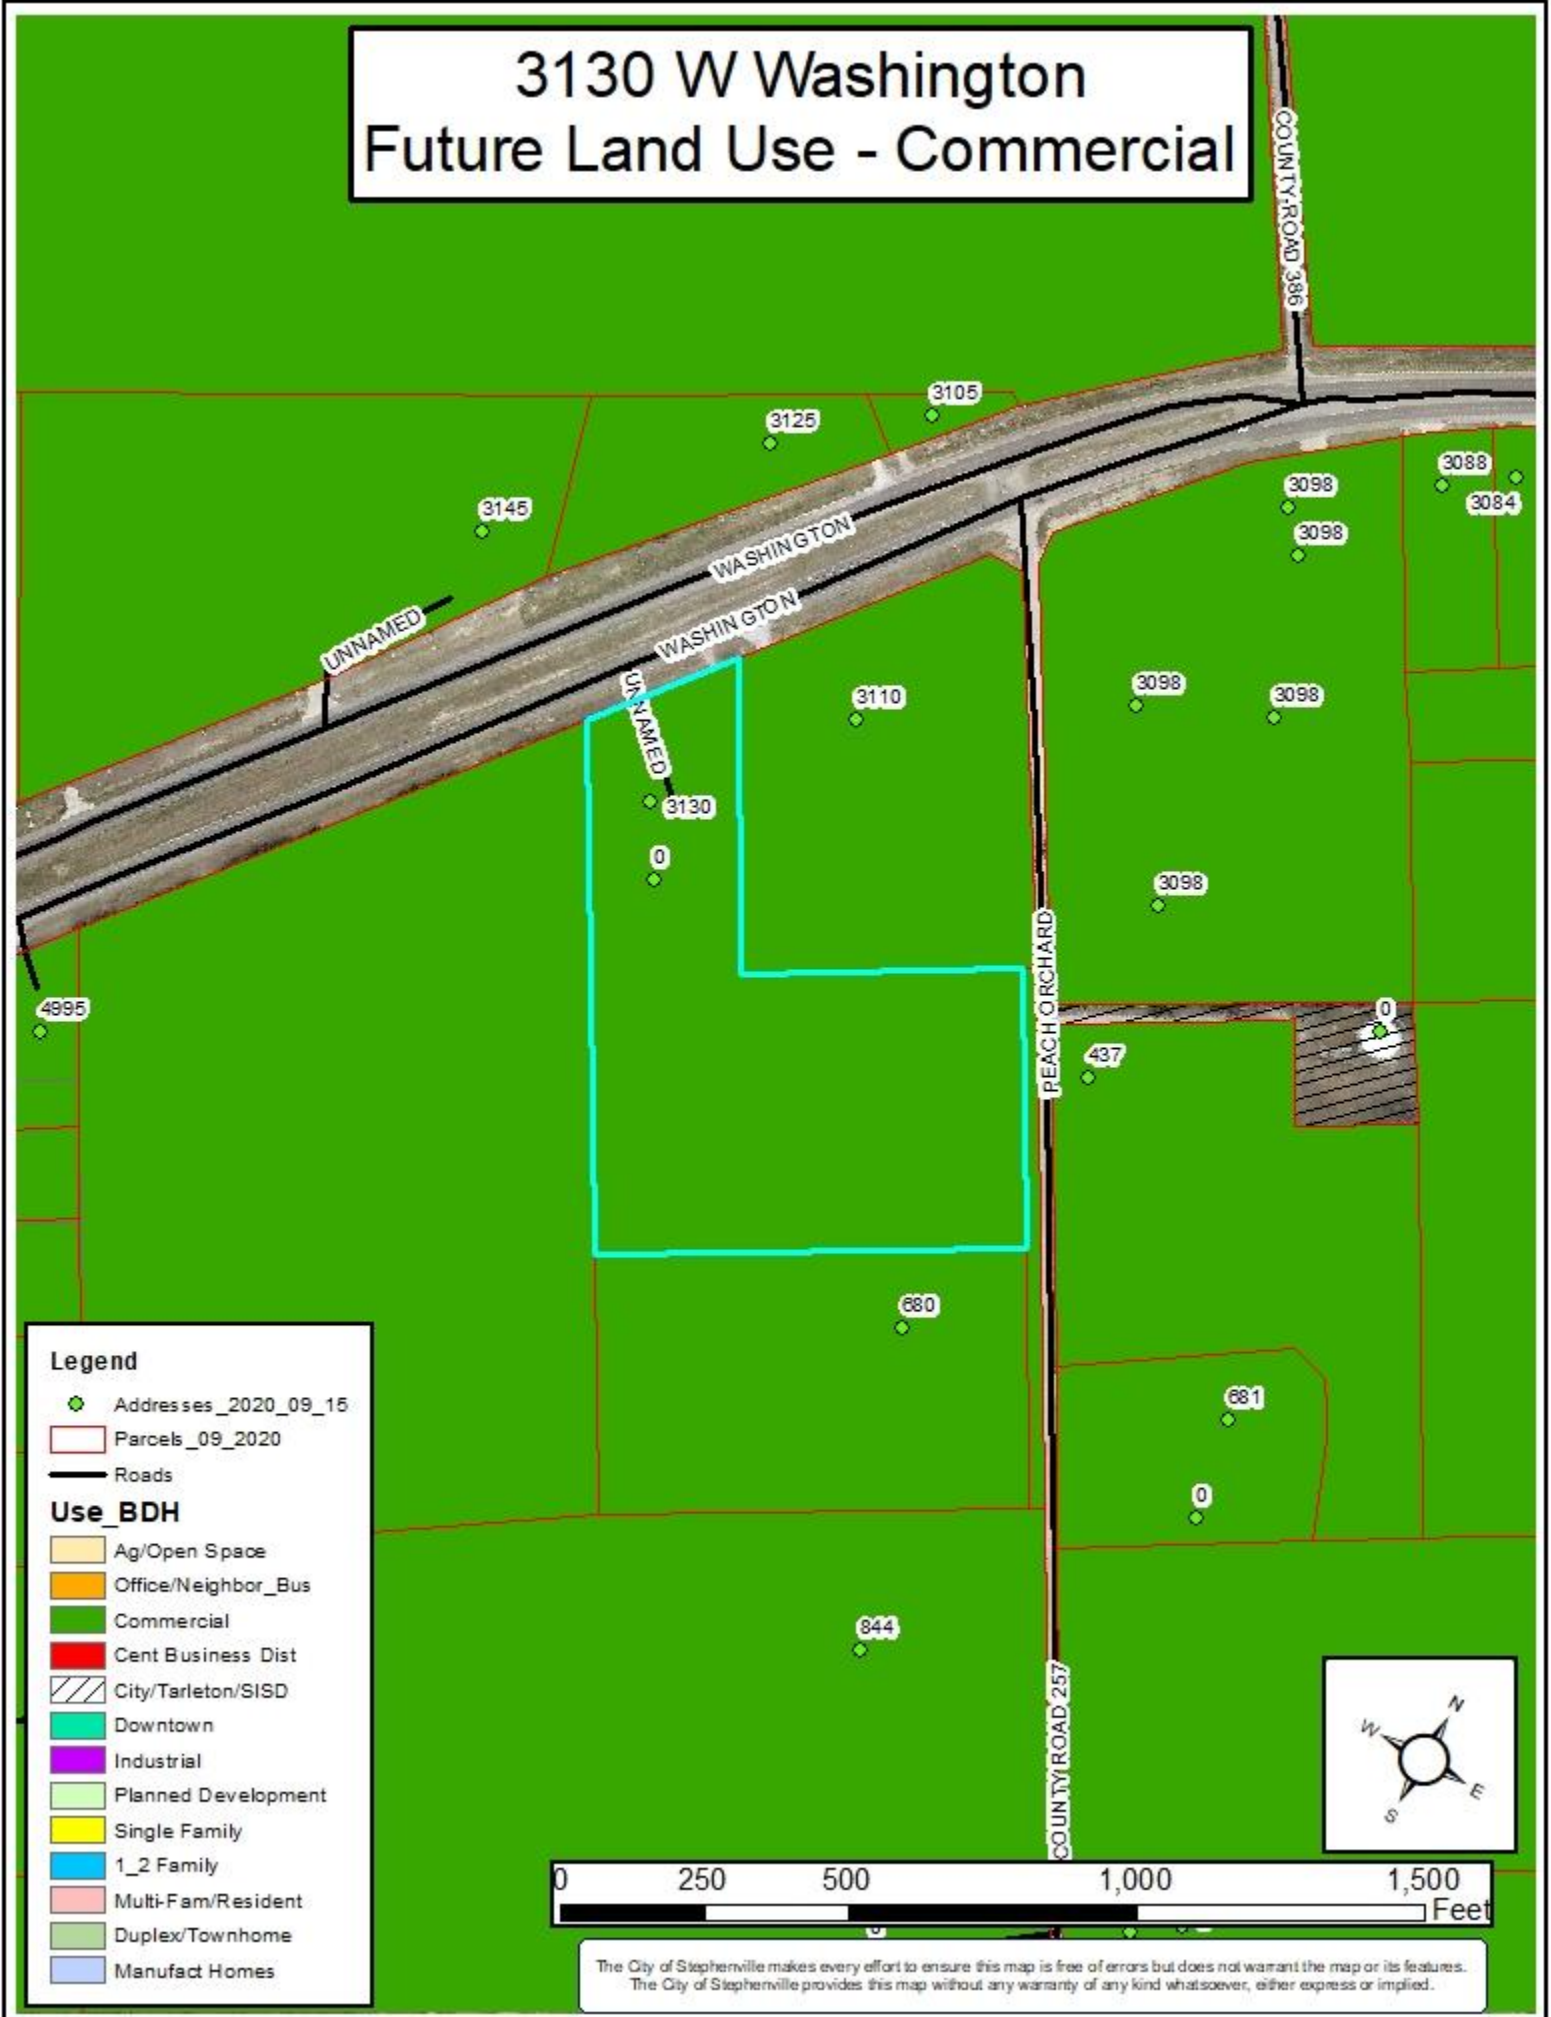

3130 W Washington 200 Foot Buffer

Legend

- Address es_2020_09_15
- 3130 W Washington
- Parcels_09_2020
- Roads

The City of Stephenville makes every effort to ensure this map is free of errors but does not warrant the map or its features. The City of Stephenville provides this map without any warranty of any kind whatsoever, either express or implied.

3130 W Washington Current Zoning - B2 Retail & Commercial

Legend

- Addresses_2020_09_15
- Parcels_09_2020
- Roads

ZONING

- AG - Agricultural
- B-1 - Neighborhood Business
- B-2 - Retail and Commercial Business
- B-3 - Central Business
- B-4 - Private Club
- CTS - City, Tareyton, School
- DT - Downtown
- IND - Industrial
- PD - Planned Development
- R-1 - Single Family - 7,500
- R-1.5 - Single Family - 6,000
- R-2 - One and Two Family
- R-3 - Multiple Family
- RE - Single Family - 1 Acre

3130 W Washington Future Land Use - Commercial

Legend

- ◆ Addresses_2020_09_15
- Parcels_09_2020
- Roads

Use_BDH

- Ag/Open Space
- Office/Neighbor_Bus
- Commercial
- Cent Business Dist
- City/Tarleton/SISD
- Downtown
- Industrial
- Planned Development
- Single Family
- 1_2 Family
- Multi-Fam/Resident
- Duplex/Townhome
- Manufact Homes