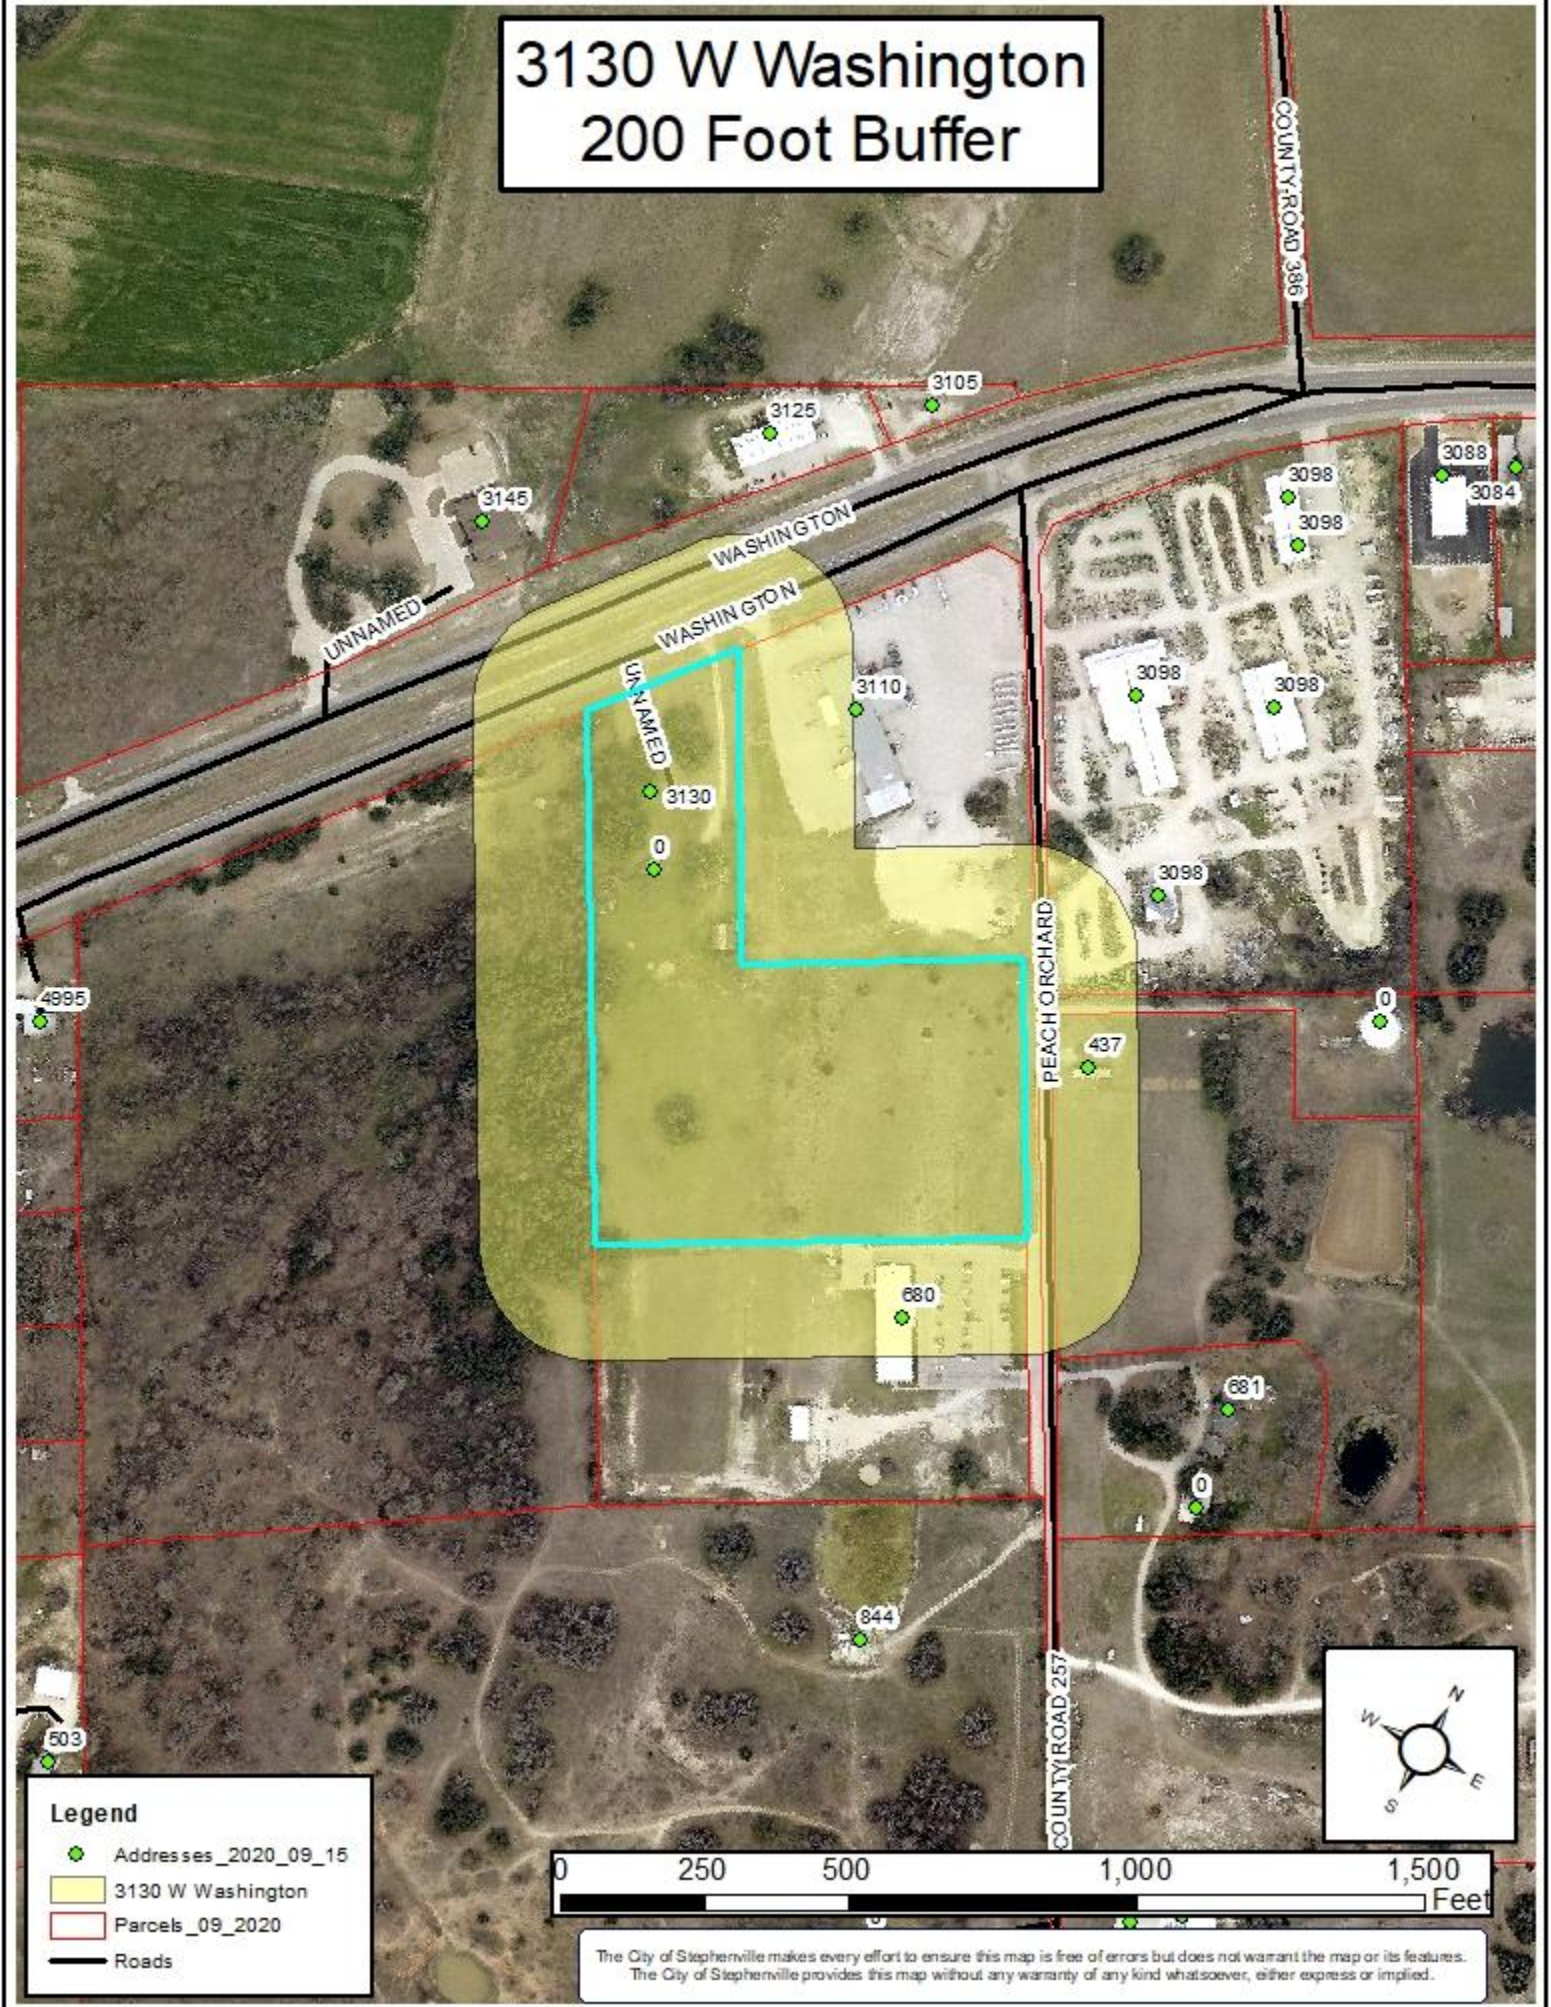

3130 W Washington 200 Foot Buffer

Legend

- Address es_2020_09_15
- 3130 W Washington
- Parcels_09_2020
- Roads

The City of Stephenville makes every effort to ensure this map is free of errors but does not warrant the map or its features. The City of Stephenville provides this map without any warranty of any kind whatsoever, either express or implied.

3130 W Washington Current Zoning - B2 Retail & Commercial

Legend

- Addresses_2020_09_15
- Parcels_09_2020
- Roads

ZONING

- AG - Agricultural
- B-1 - Neighborhood Business
- B-2 - Retail and Commercial Business
- B-3 - Central Business
- B-4 - Private Club
- CTS - City, Tareyton, School
- DT - Downtown
- IND - Industrial
- PD - Planned Development
- R-1 - Single Family - 7,500
- R-1.5 - Single Family - 6,000
- R-2 - One and Two Family
- R-3 - Multiple Family
- RE - Single Family - 1 Acre

3130 W Washington Future Land Use - Commercial

Legend

- ◆ Addresses_2020_09_15
- Parcels_09_2020
- Roads

Use_BDH

- Ag/Open Space
- Office/Neighbor_Bus
- Commercial
- Cent Business Dist
- City/Tarleton/SISD
- Downtown
- Industrial
- Planned Development
- Single Family
- 1_2 Family
- Multi-Fam/Resident
- Duplex/Townhome
- Manufact Homes