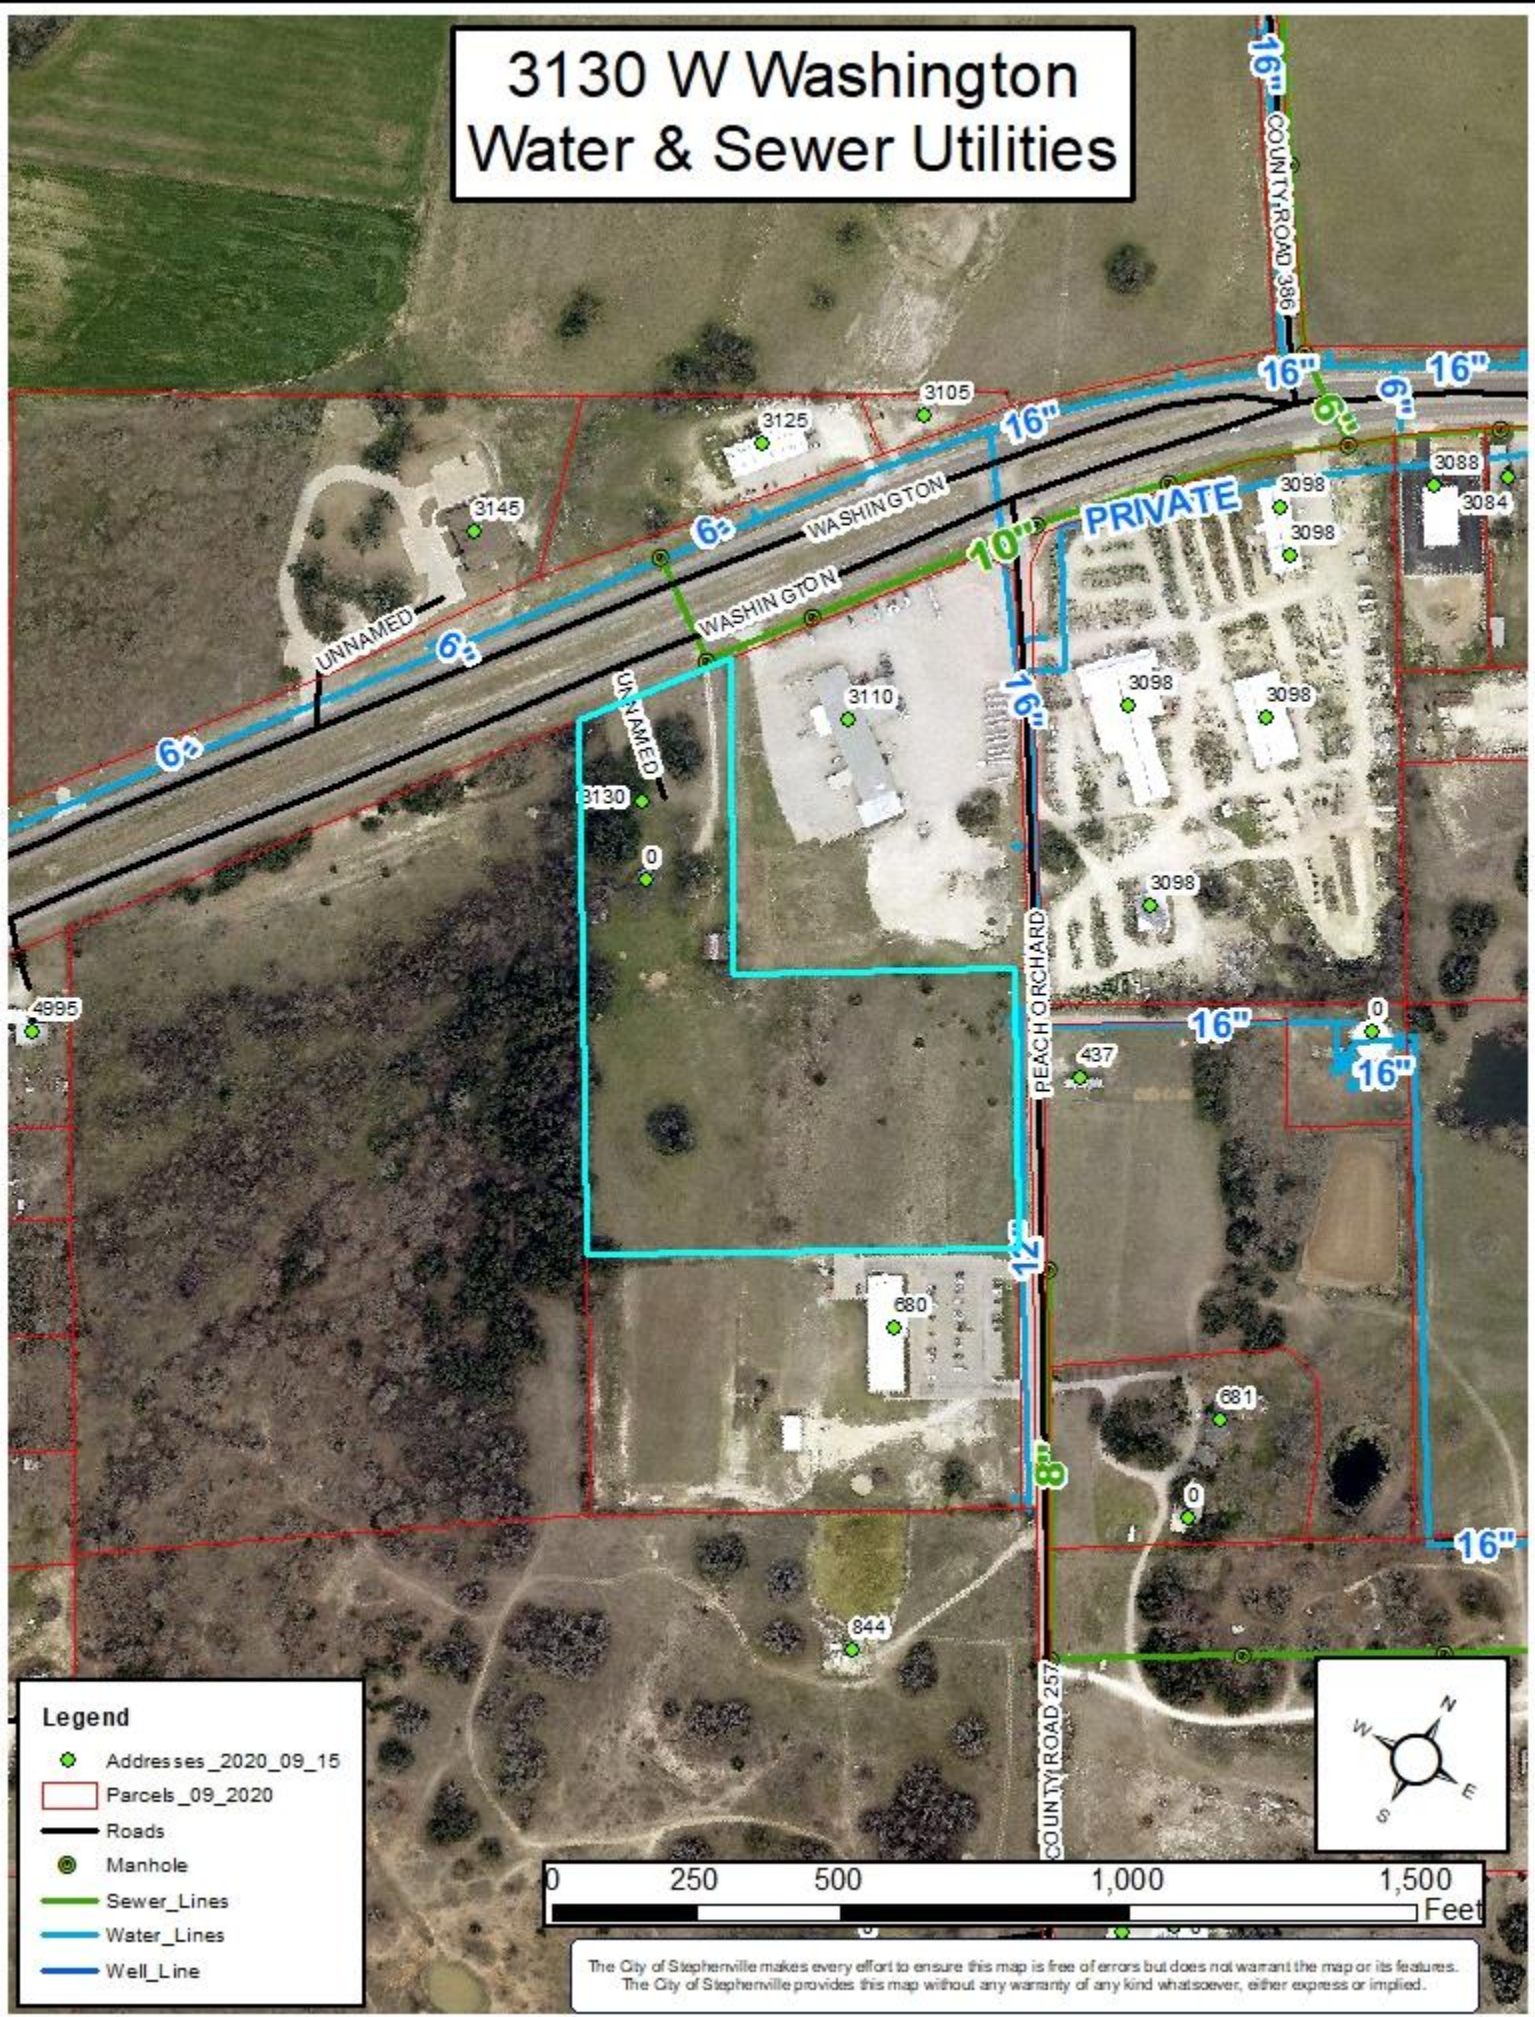

3130 W Washington Water & Sewer Utilities

Legend

- Addresses_2020_09_15
- Parcels_09_2020
- Roads
- Manhole
- Sewer_Lines
- Water_Lines
- Well_Line