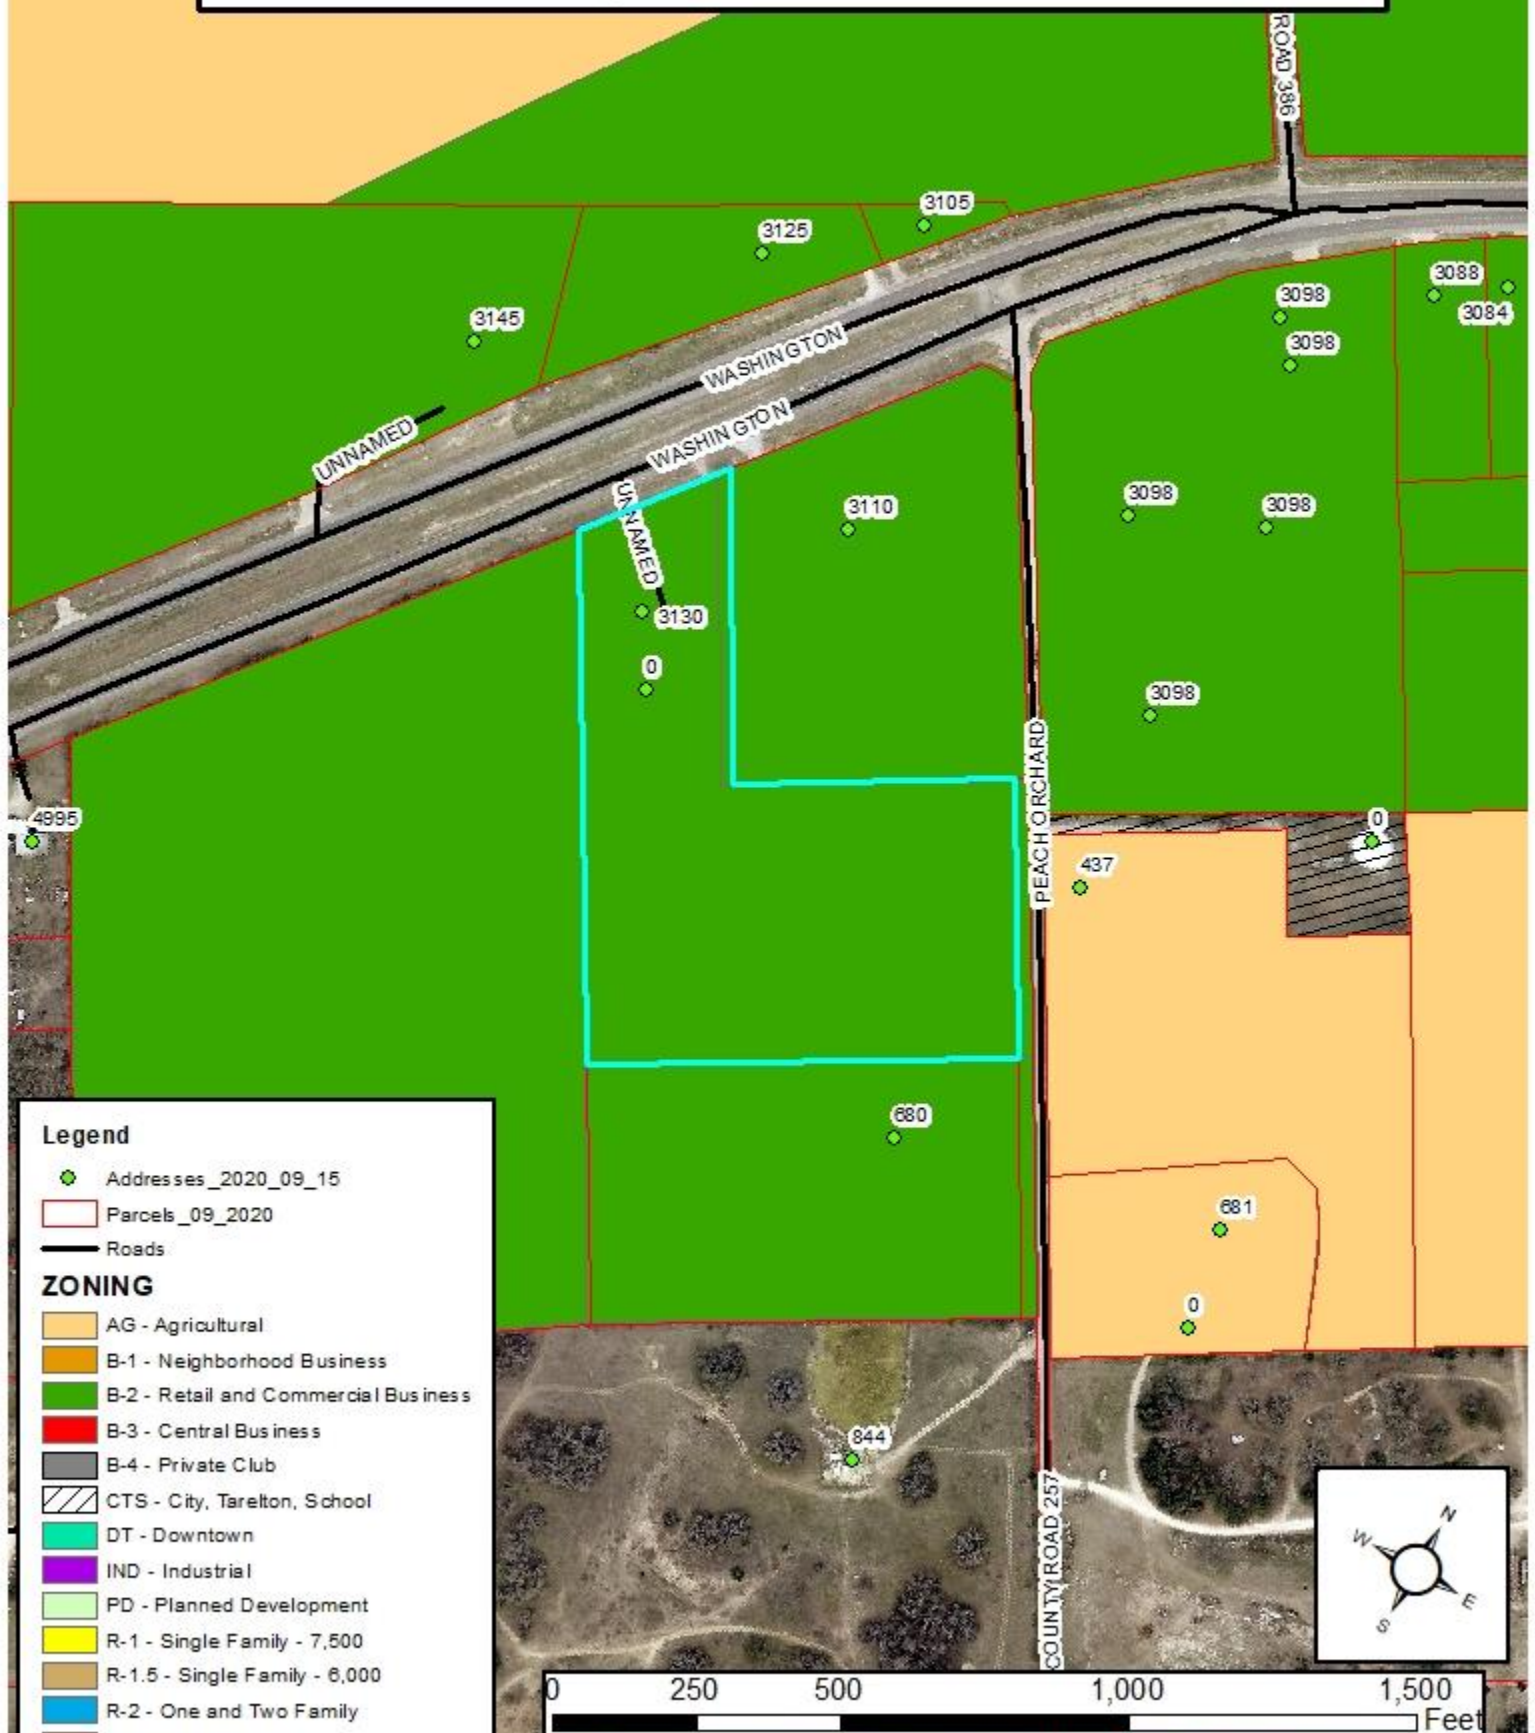

3130 W Washington 200 Foot Buffer

Legend

- Address es_2020_09_15
- 3130 W Washington
- Parcels_09_2020
- Roads

The City of Stephenville makes every effort to ensure this map is free of errors but does not warrant the map or its features. The City of Stephenville provides this map without any warranty of any kind whatsoever, either express or implied.

3130 W Washington Current Zoning - B2 Retail & Commercial

Legend

- Addresses_2020_09_15
- Parcels_09_2020
- Roads

ZONING

- AG - Agricultural
- B-1 - Neighborhood Business
- B-2 - Retail and Commercial Business
- B-3 - Central Business
- B-4 - Private Club
- CTS - City, Tareyton, School
- DT - Downtown
- IND - Industrial
- PD - Planned Development
- R-1 - Single Family - 7,500
- R-1.5 - Single Family - 6,000
- R-2 - One and Two Family
- R-3 - Multiple Family
- RE - Single Family - 1 Acre

3130 W Washington Future Land Use - Commercial

Legend

- ◆ Addresses_2020_09_15
- Parcels_09_2020
- Roads

Use_BDH

- Ag/Open Space
- Office/Neighbor_Bus
- Commercial
- Cent Business Dist
- City/Tarleton/SISD
- Downtown
- Industrial
- Planned Development
- Single Family
- 1_2 Family
- Multi-Fam/Resident
- Duplex/Townhome
- Manufact Homes