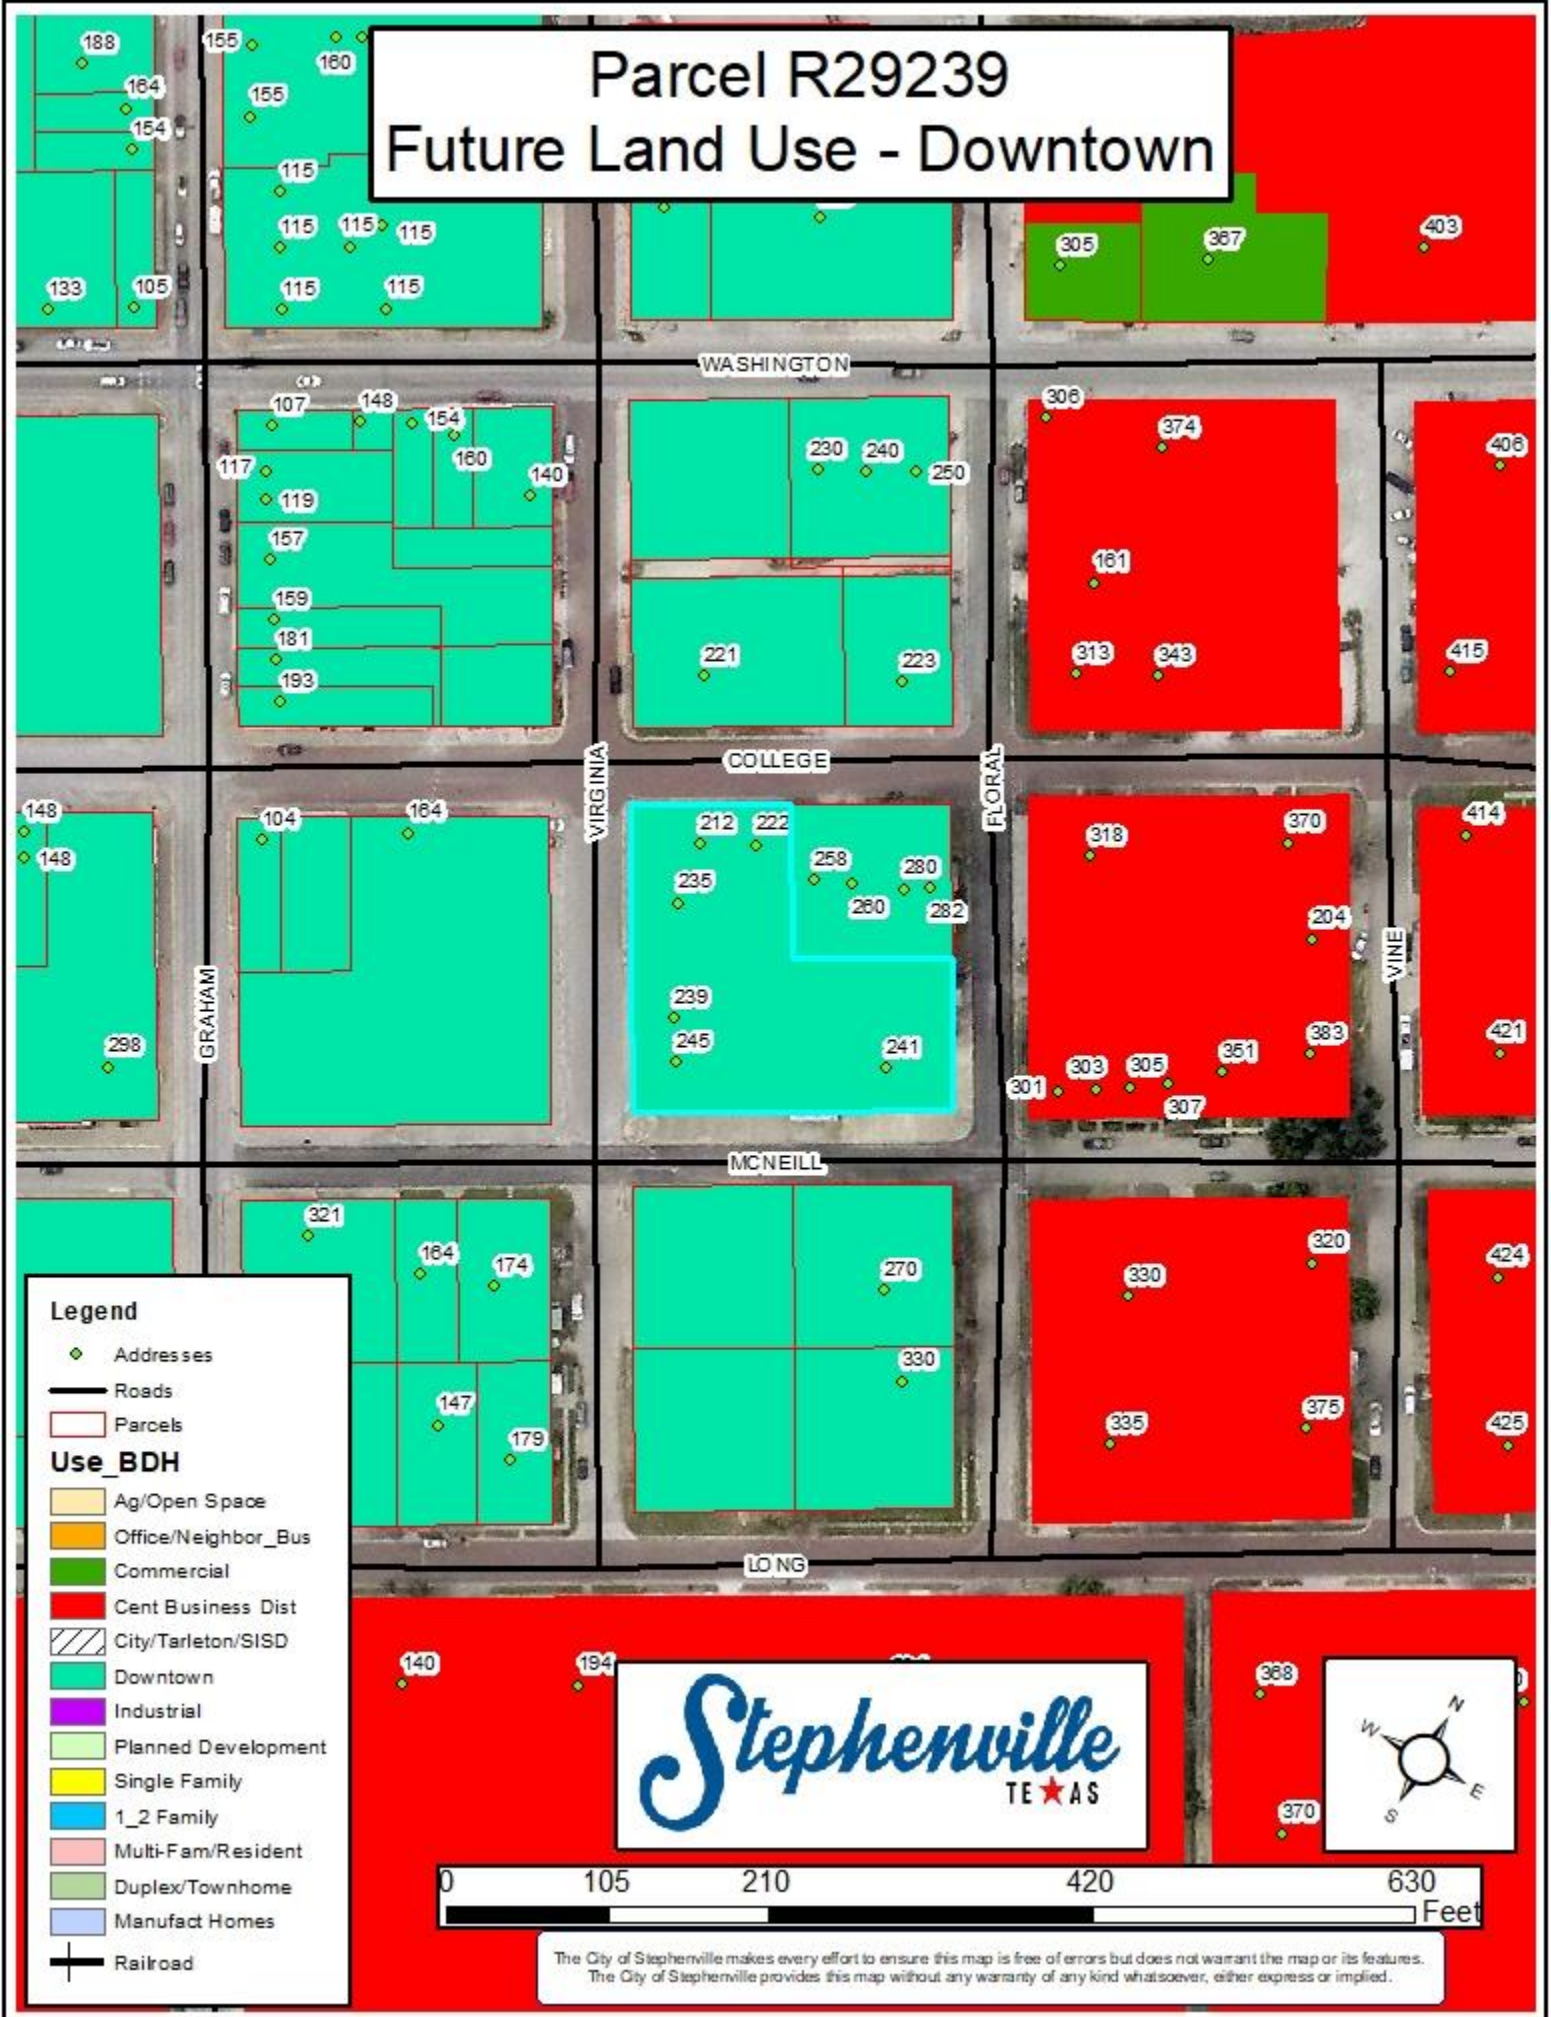

Parcel R29239 200 ft Buffer

Stephenville
TE★AS

- Legend**
- ◆ Addresses
 - Roads
 - ▭ Parcels
 - R29239 Buffer
 - ⊢ Railroad

The City of Stephenville makes every effort to ensure this map is free of errors but does not warrant the map or its features. The City of Stephenville provides this map without any warranty of any kind whatsoever, either express or implied.

Parcel R29239

Current Zoning - DT Downtown

Legend

- ◆ Addresses
- Roads
- Parcels
- ZONING**
- AG - Agricultural
- B-1 - Neighborhood Business
- B-2 - Retail and Commercial Business
- B-3 - Central Business
- B-4 - Private Club
- CTS - City, Tareyton, School
- DT - Downtown
- IND - Industrial
- PD - Planned Development
- R-1 - Single Family - 7,500
- R-1.5 - Single Family - 6,000
- R-2 - One and Two Family
- R-3 - Multiple Family
- RE - Single Family - 1 Acre
- Railroad

Parcel R29239 Future Land Use - Downtown

Legend

- ◆ Addresses
- Roads
- ▭ Parcels
- Use_BDH**
- Ag/Open Space
- Office/Neighbor_Bus
- Commercial
- Cent Business Dist
- City/Tarleton/SISD
- Downtown
- Industrial
- Planned Development
- Single Family
- 1_2 Family
- Multi-Fam/Resident
- Duplex/Townhome
- Manufact Homes
- ⊕ Railroad