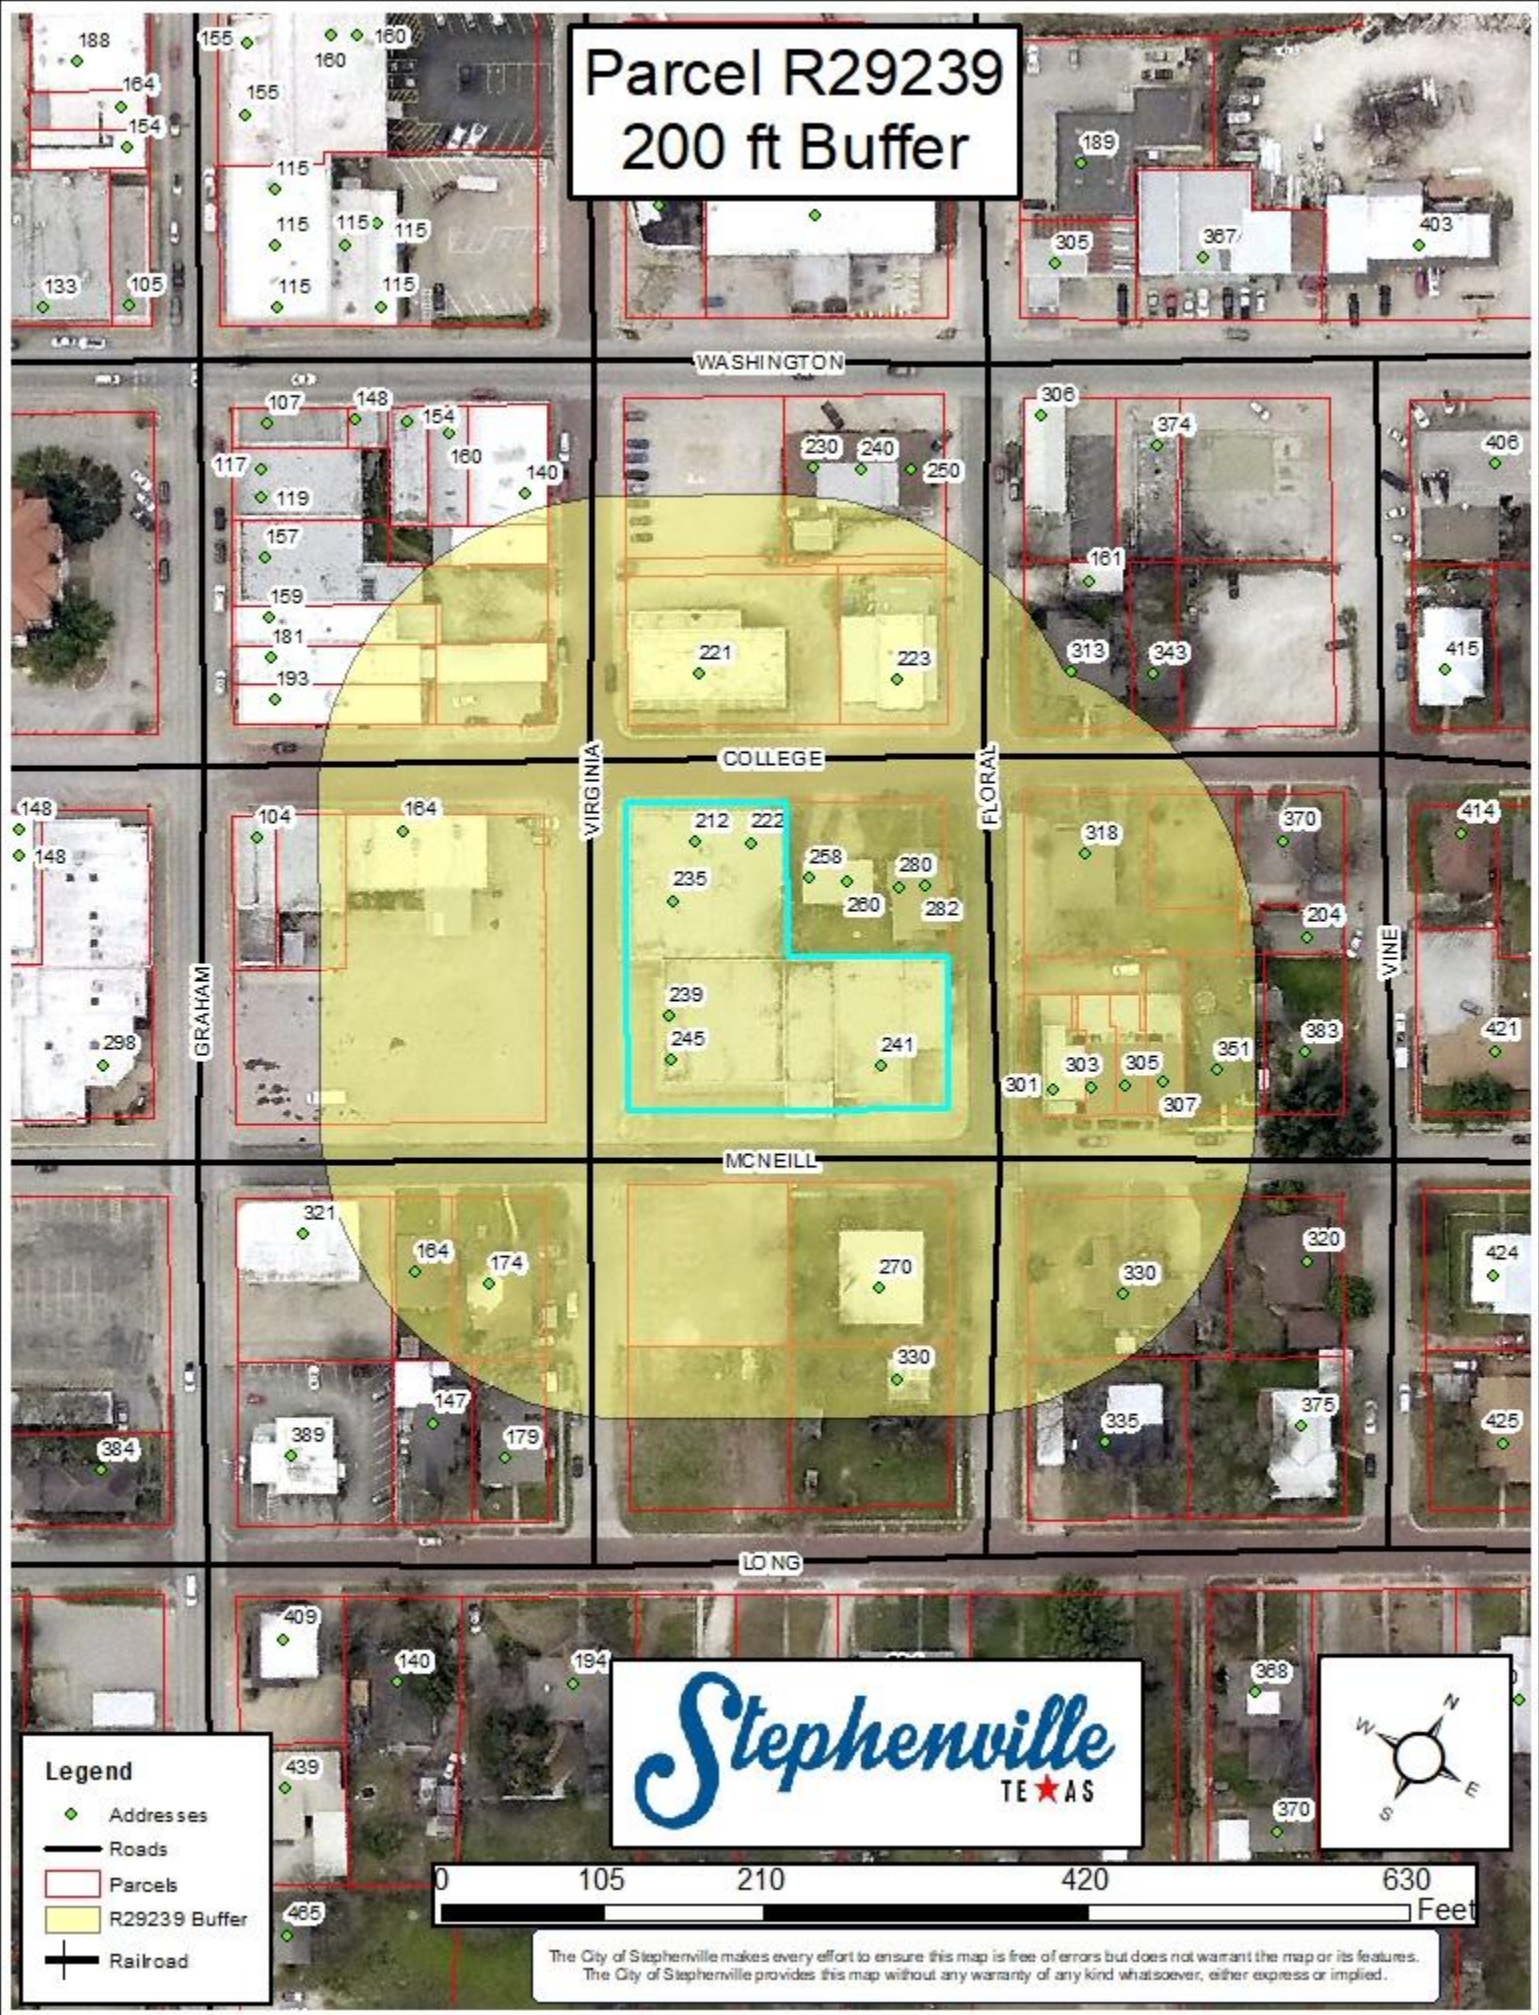

Parcel R29239 200 ft Buffer

Stephenville
TE★AS

- Legend**
- ◆ Addresses
 - Roads
 - ▭ Parcels
 - R29239 Buffer
 - ⊢ Railroad

The City of Stephenville makes every effort to ensure this map is free of errors but does not warrant the map or its features. The City of Stephenville provides this map without any warranty of any kind whatsoever, either express or implied.

Parcel R29239

Current Zoning - DT Downtown

Legend

- ◆ Addresses
- Roads
- Parcels
- ZONING**
- AG - Agricultural
- B-1 - Neighborhood Business
- B-2 - Retail and Commercial Business
- B-3 - Central Business
- B-4 - Private Club
- CTS - City, Tareyton, School
- DT - Downtown
- IND - Industrial
- PD - Planned Development
- R-1 - Single Family - 7,500
- R-1.5 - Single Family - 6,000
- R-2 - One and Two Family
- R-3 - Multiple Family
- RE - Single Family - 1 Acre
- Railroad

Parcel R29239 Future Land Use - Downtown

Legend

- ◆ Addresses
- Roads
- ▭ Parcels
- Use_BDH**
- Ag/Open Space
- Office/Neighbor_Bus
- Commercial
- Cent Business Dist
- City/Tarleton/SISD
- Downtown
- Industrial
- Planned Development
- Single Family
- 1_2 Family
- Multi-Fam/Resident
- Duplex/Townhome
- Manufact Homes
- ⊕ Railroad