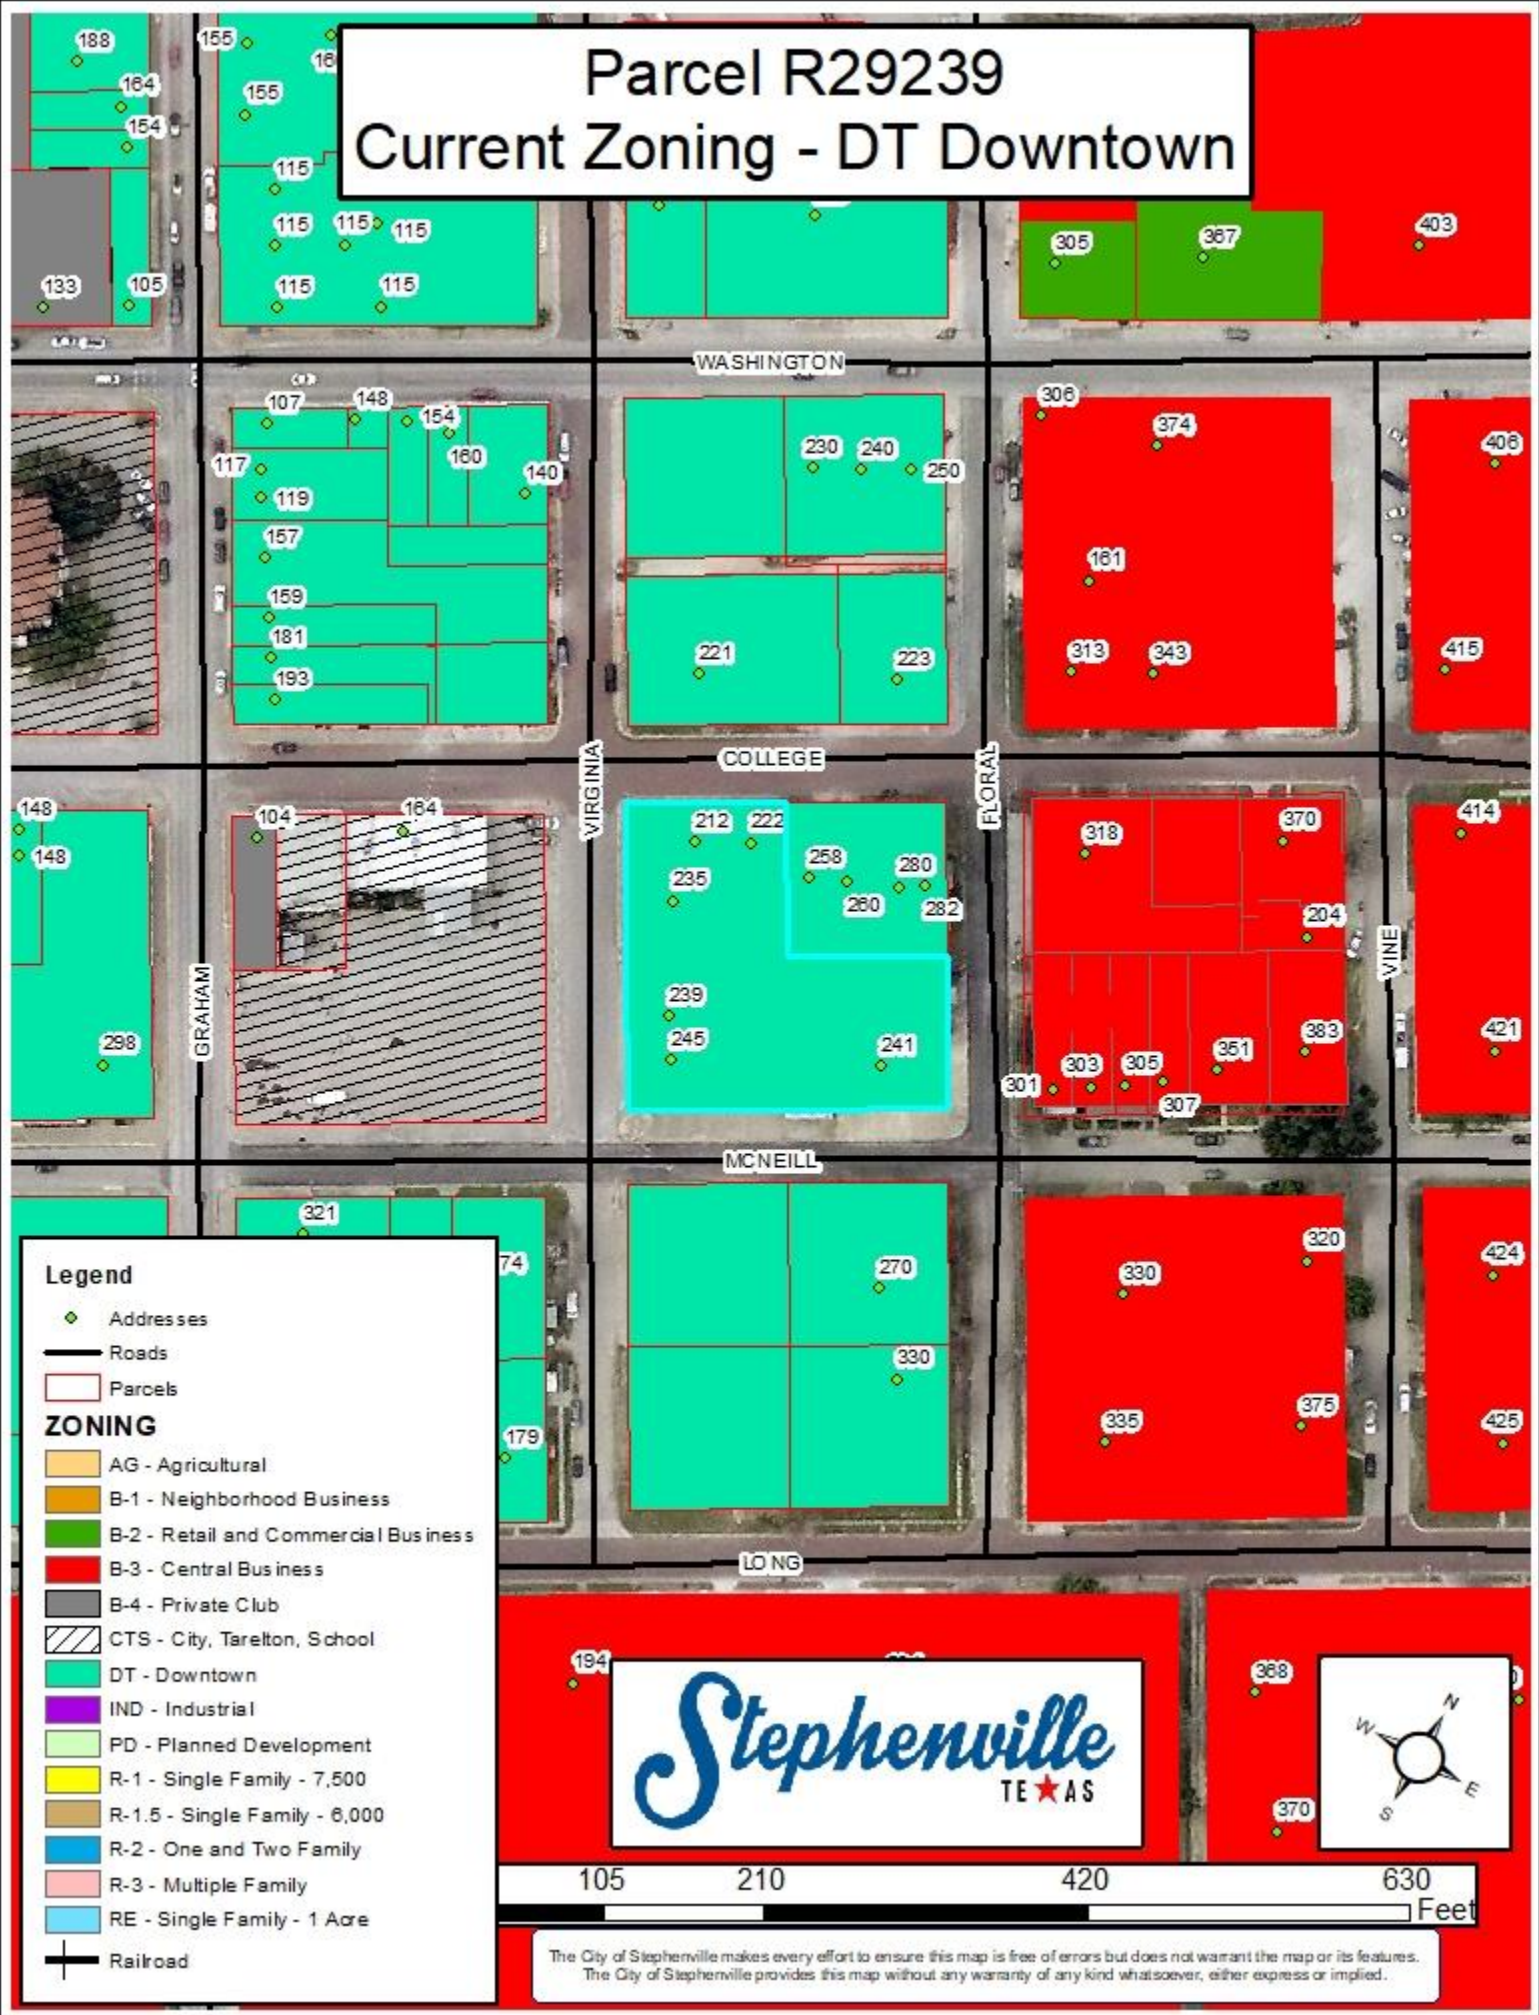

Parcel R29239 200 ft Buffer

Stephenville
TE★AS

- Legend**
- ◆ Addresses
 - Roads
 - ▭ Parcels
 - R29239 Buffer
 - ⊢ Railroad

The City of Stephenville makes every effort to ensure this map is free of errors but does not warrant the map or its features. The City of Stephenville provides this map without any warranty of any kind whatsoever, either express or implied.

Parcel R29239

Current Zoning - DT Downtown

Legend

- ◆ Addresses
- Roads
- Parcels
- ZONING**
- AG - Agricultural
- B-1 - Neighborhood Business
- B-2 - Retail and Commercial Business
- B-3 - Central Business
- B-4 - Private Club
- CTS - City, Tareyton, School
- DT - Downtown
- IND - Industrial
- PD - Planned Development
- R-1 - Single Family - 7,500
- R-1.5 - Single Family - 6,000
- R-2 - One and Two Family
- R-3 - Multiple Family
- RE - Single Family - 1 Acre
- Railroad

Parcel R29239 Future Land Use - Downtown

Legend

- ◆ Addresses
- Roads
- ▭ Parcels
- Use_BDH**
- Ag/Open Space
- Office/Neighbor_Bus
- Commercial
- Cent Business Dist
- City/Tarleton/SISD
- Downtown
- Industrial
- Planned Development
- Single Family
- 1_2 Family
- Multi-Fam/Resident
- Duplex/Townhome
- Manufact Homes
- ⊕ Railroad