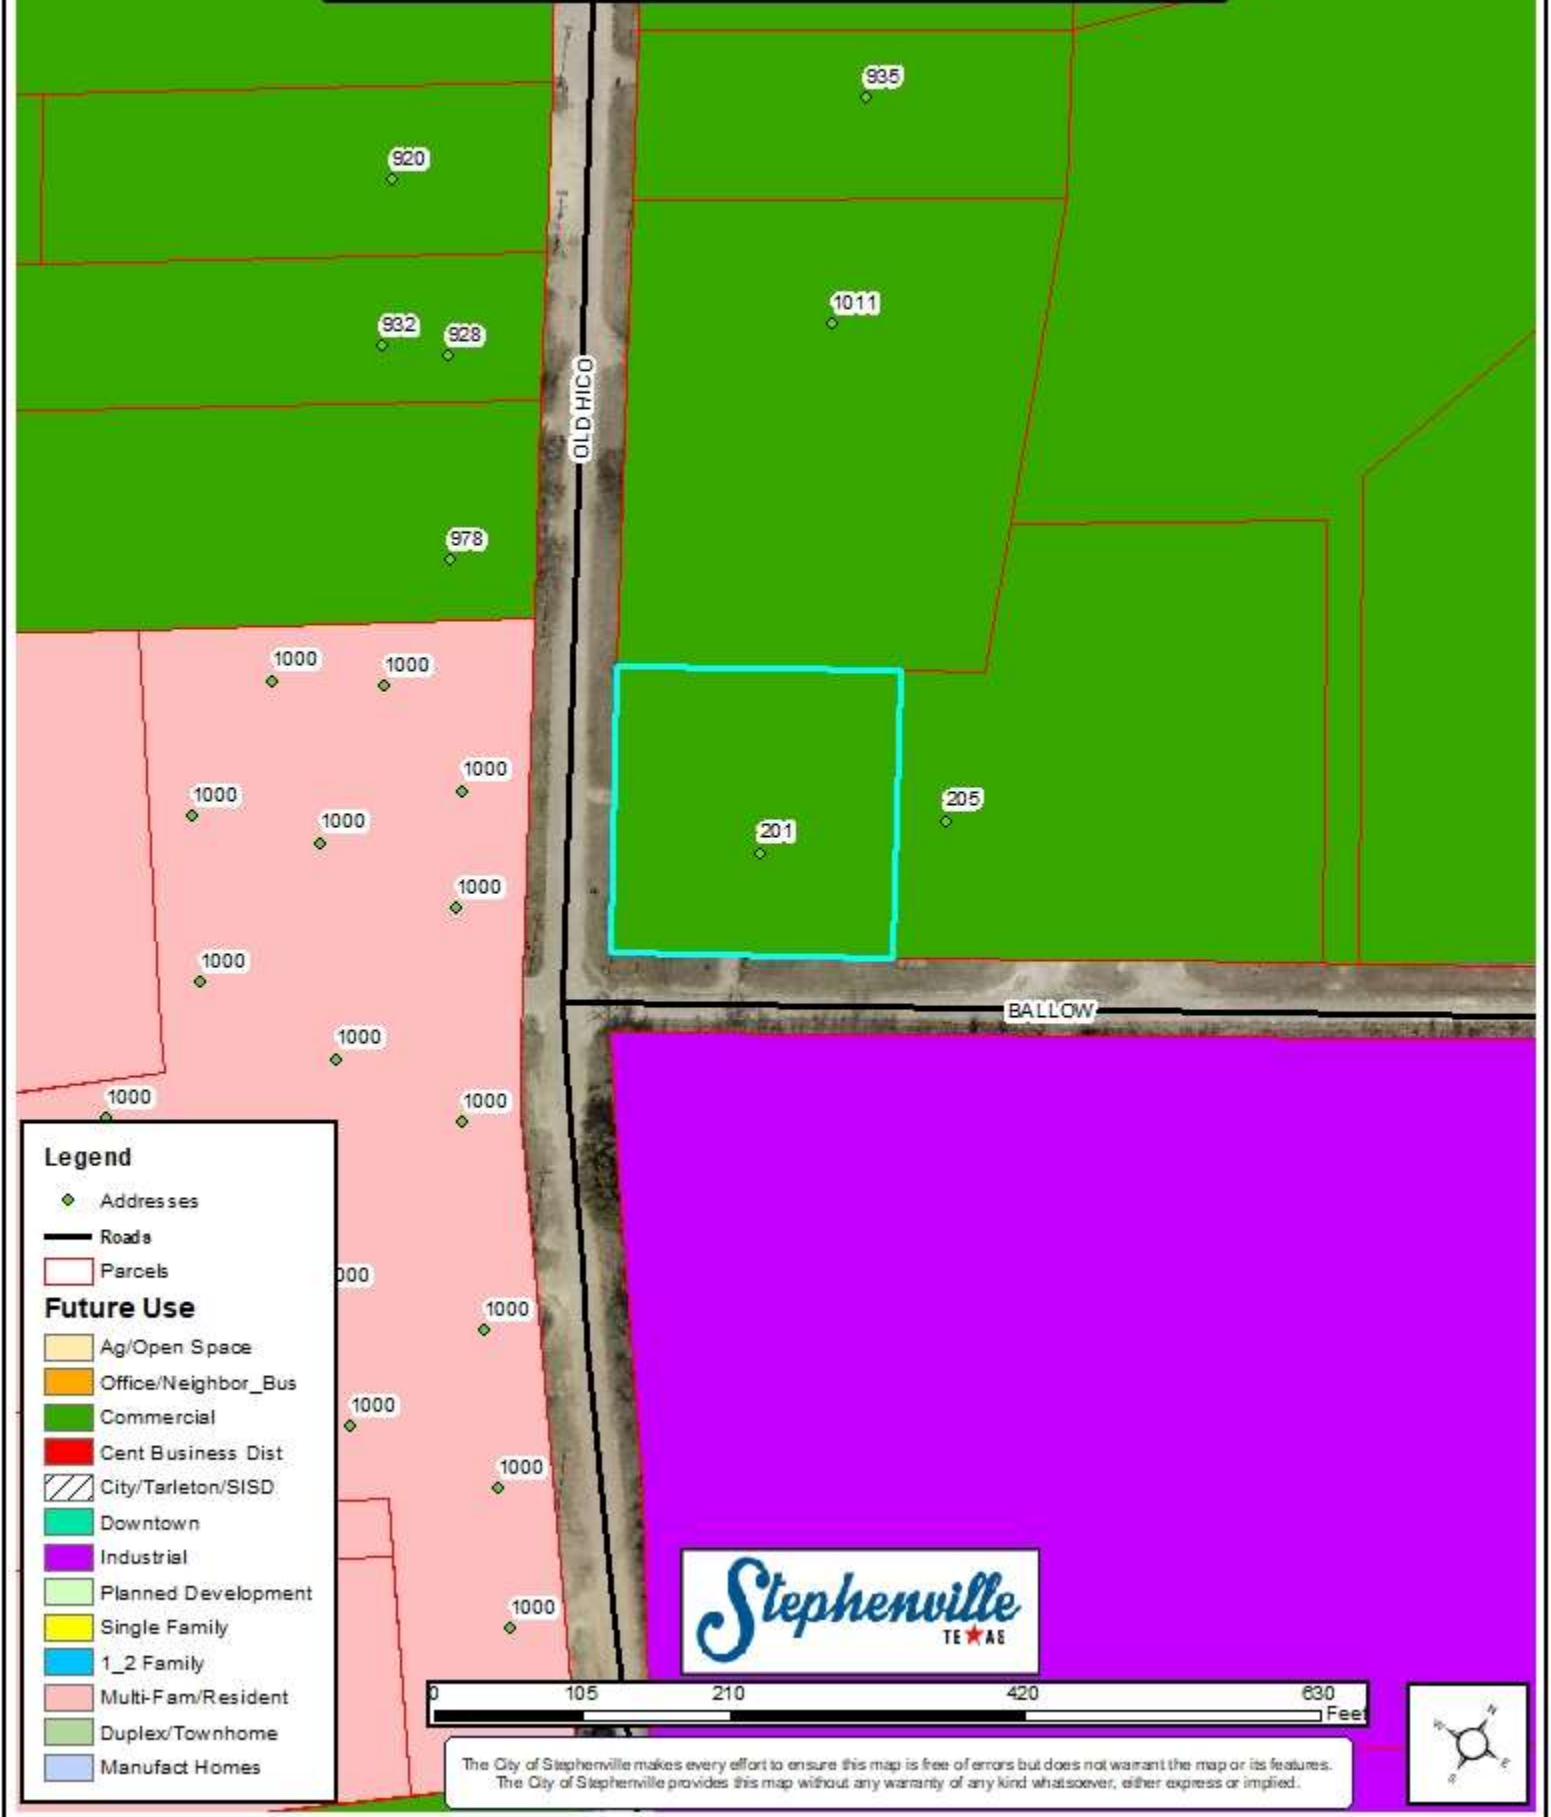

# Parcel R17533 200 ft Buffer

**Legend**

- ◆ Addresses
- Roads
- Yellow Box 200 ft Buffer
- Red Box Parcels

The City of Stephenville makes every effort to ensure this map is free of errors but does not warrant the map or its features. The City of Stephenville provides this map without any warranty of any kind whatsoever, either express or implied.

## Current Zoning - B2 Retail & Commercial

The City of Stephenville makes every effort to ensure this map is free of errors but does not warrant the map or its features. The City of Stephenville provides this map without any warranty of any kind whatsoever, either express or implied.

## Future Land Use - Commercial

**Legend**

- ◆ Addresses
- Roads
- ▭ Parcels

**Future Use**

- ▭ Ag/Open Space
- ▭ Office/Neighbor\_Bus
- ▭ Commercial
- ▭ Cent Business Dist
- ▭ City/Tarleton/SISD
- ▭ Downtown
- ▭ Industrial
- ▭ Planned Development
- ▭ Single Family
- ▭ 1\_2 Family
- ▭ Multi-Fam/Resident
- ▭ Duplex/Townhome
- ▭ Manufact Homes