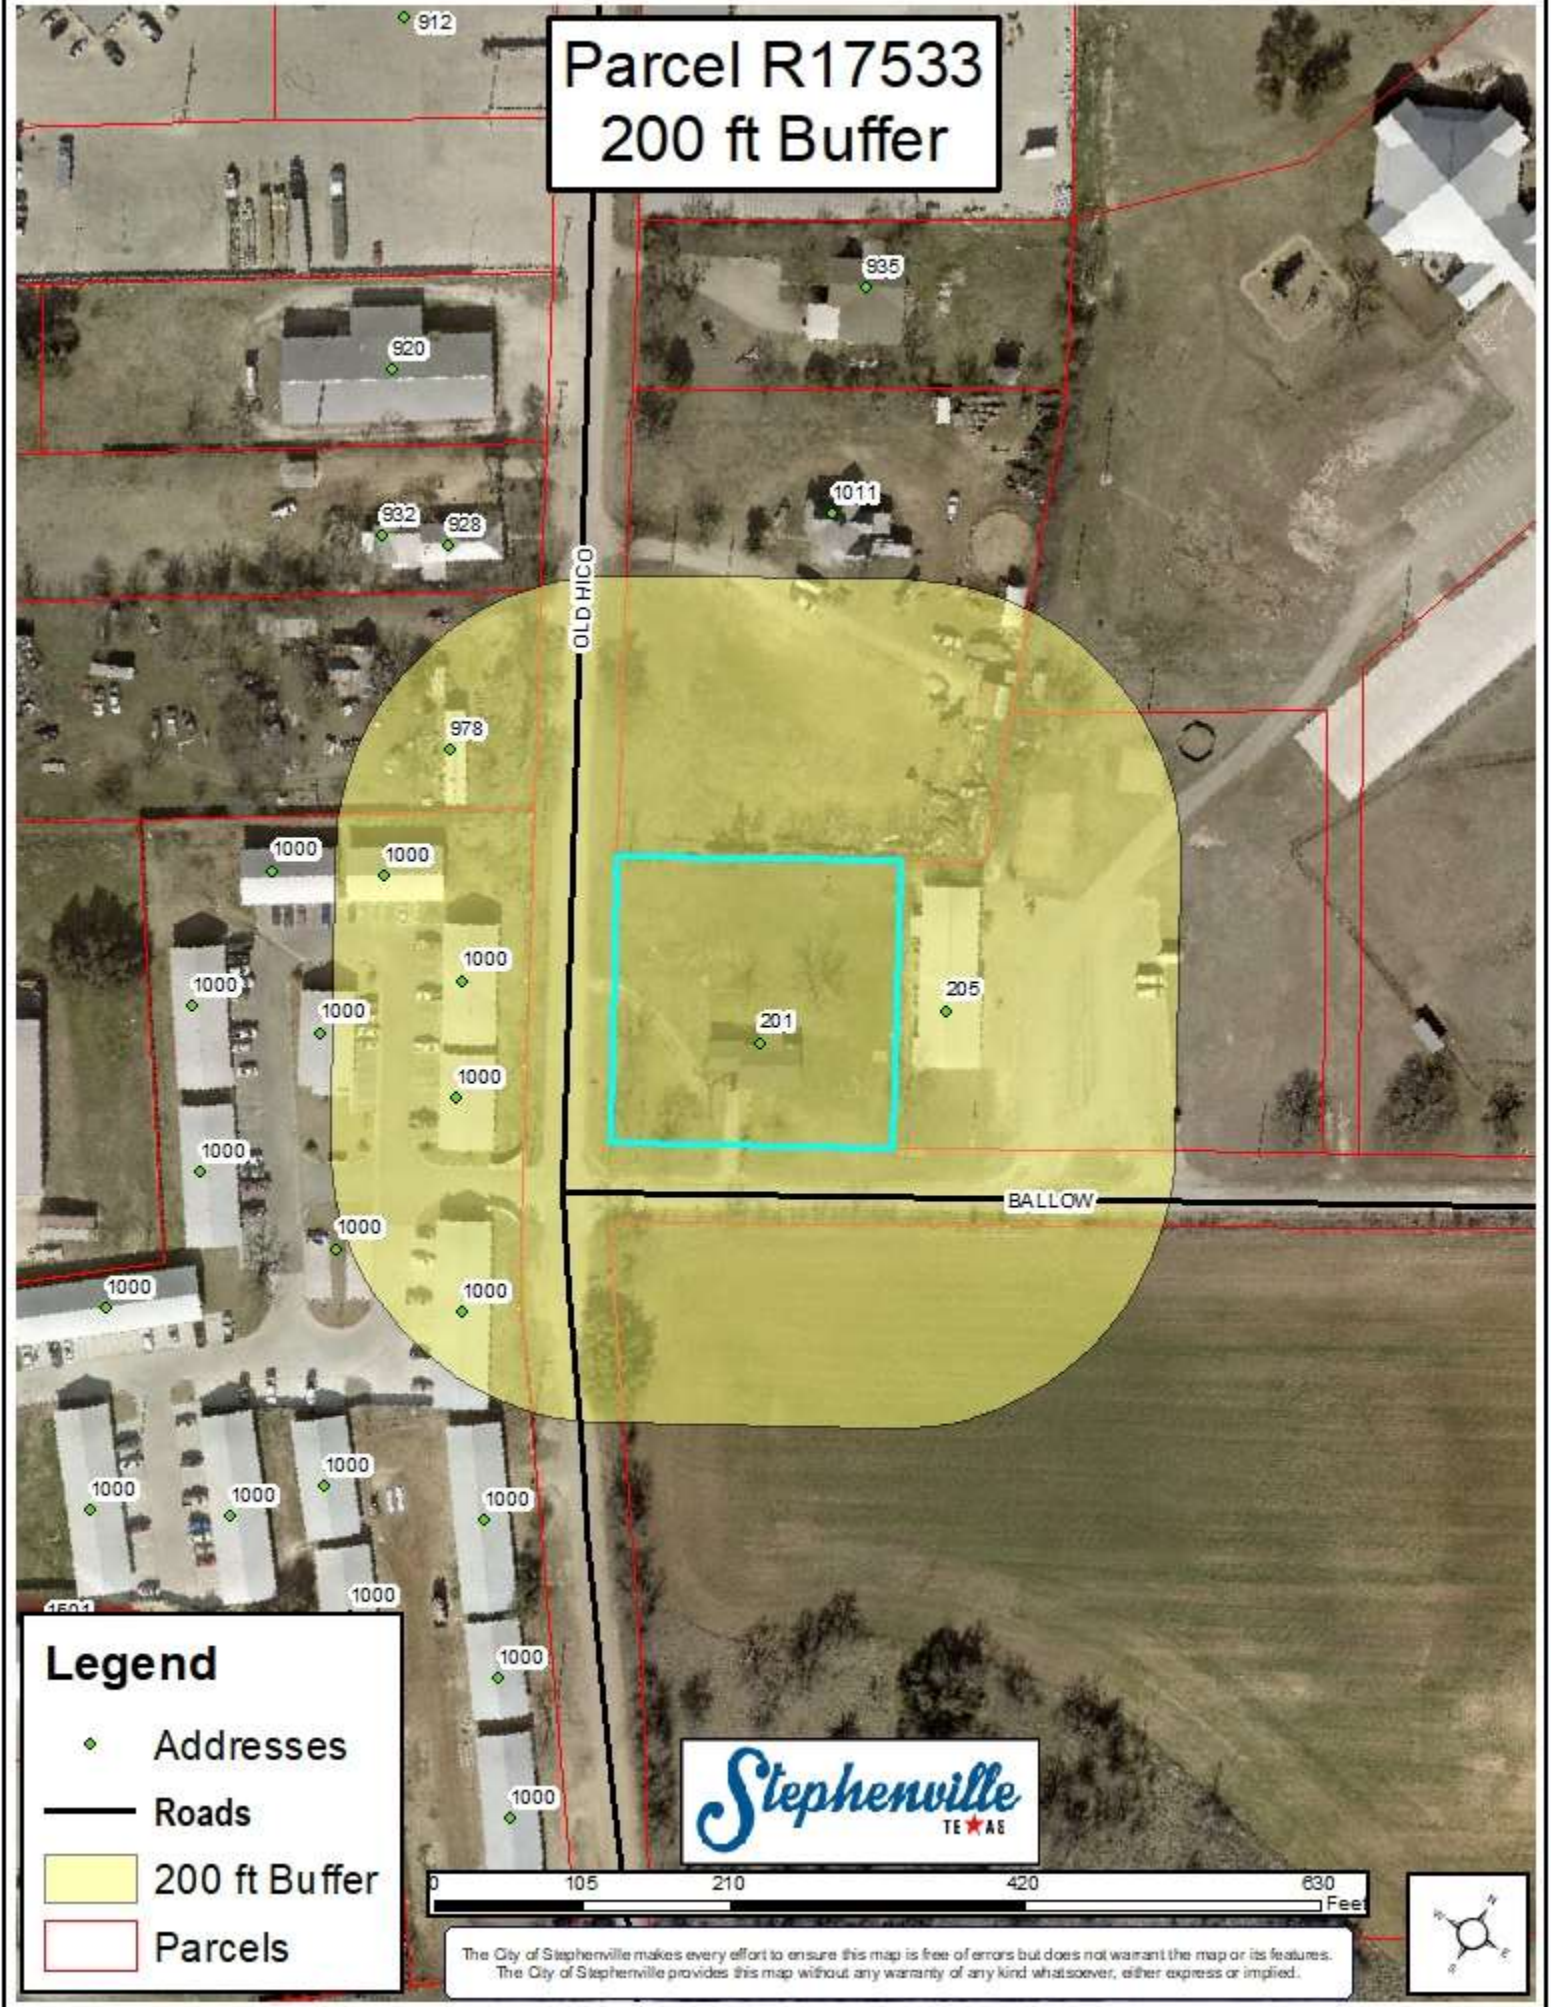

# Parcel R17533 200 ft Buffer

**Legend**

- ◆ Addresses
- Roads
- Yellow Box 200 ft Buffer
- Red Box Parcels

The City of Stephenville makes every effort to ensure this map is free of errors but does not warrant the map or its features. The City of Stephenville provides this map without any warranty of any kind whatsoever, either express or implied.

# Parcel R17533

## Current Zoning - B2 Retail & Commercial

The City of Stephenville makes every effort to ensure this map is free of errors but does not warrant the map or its features. The City of Stephenville provides this map without any warranty of any kind whatsoever, either express or implied.

## Future Land Use - Commercial

**Legend**

- ◆ Addresses
- Roads
- ▭ Parcels

**Future Use**

- ▭ Ag/Open Space
- ▭ Office/Neighbor\_Bus
- ▭ Commercial
- ▭ Cent Business Dist
- ▭ City/Tarleton/SISD
- ▭ Downtown
- ▭ Industrial
- ▭ Planned Development
- ▭ Single Family
- ▭ 1\_2 Family
- ▭ Multi-Fam/Resident
- ▭ Duplex/Townhome
- ▭ Manufact Homes