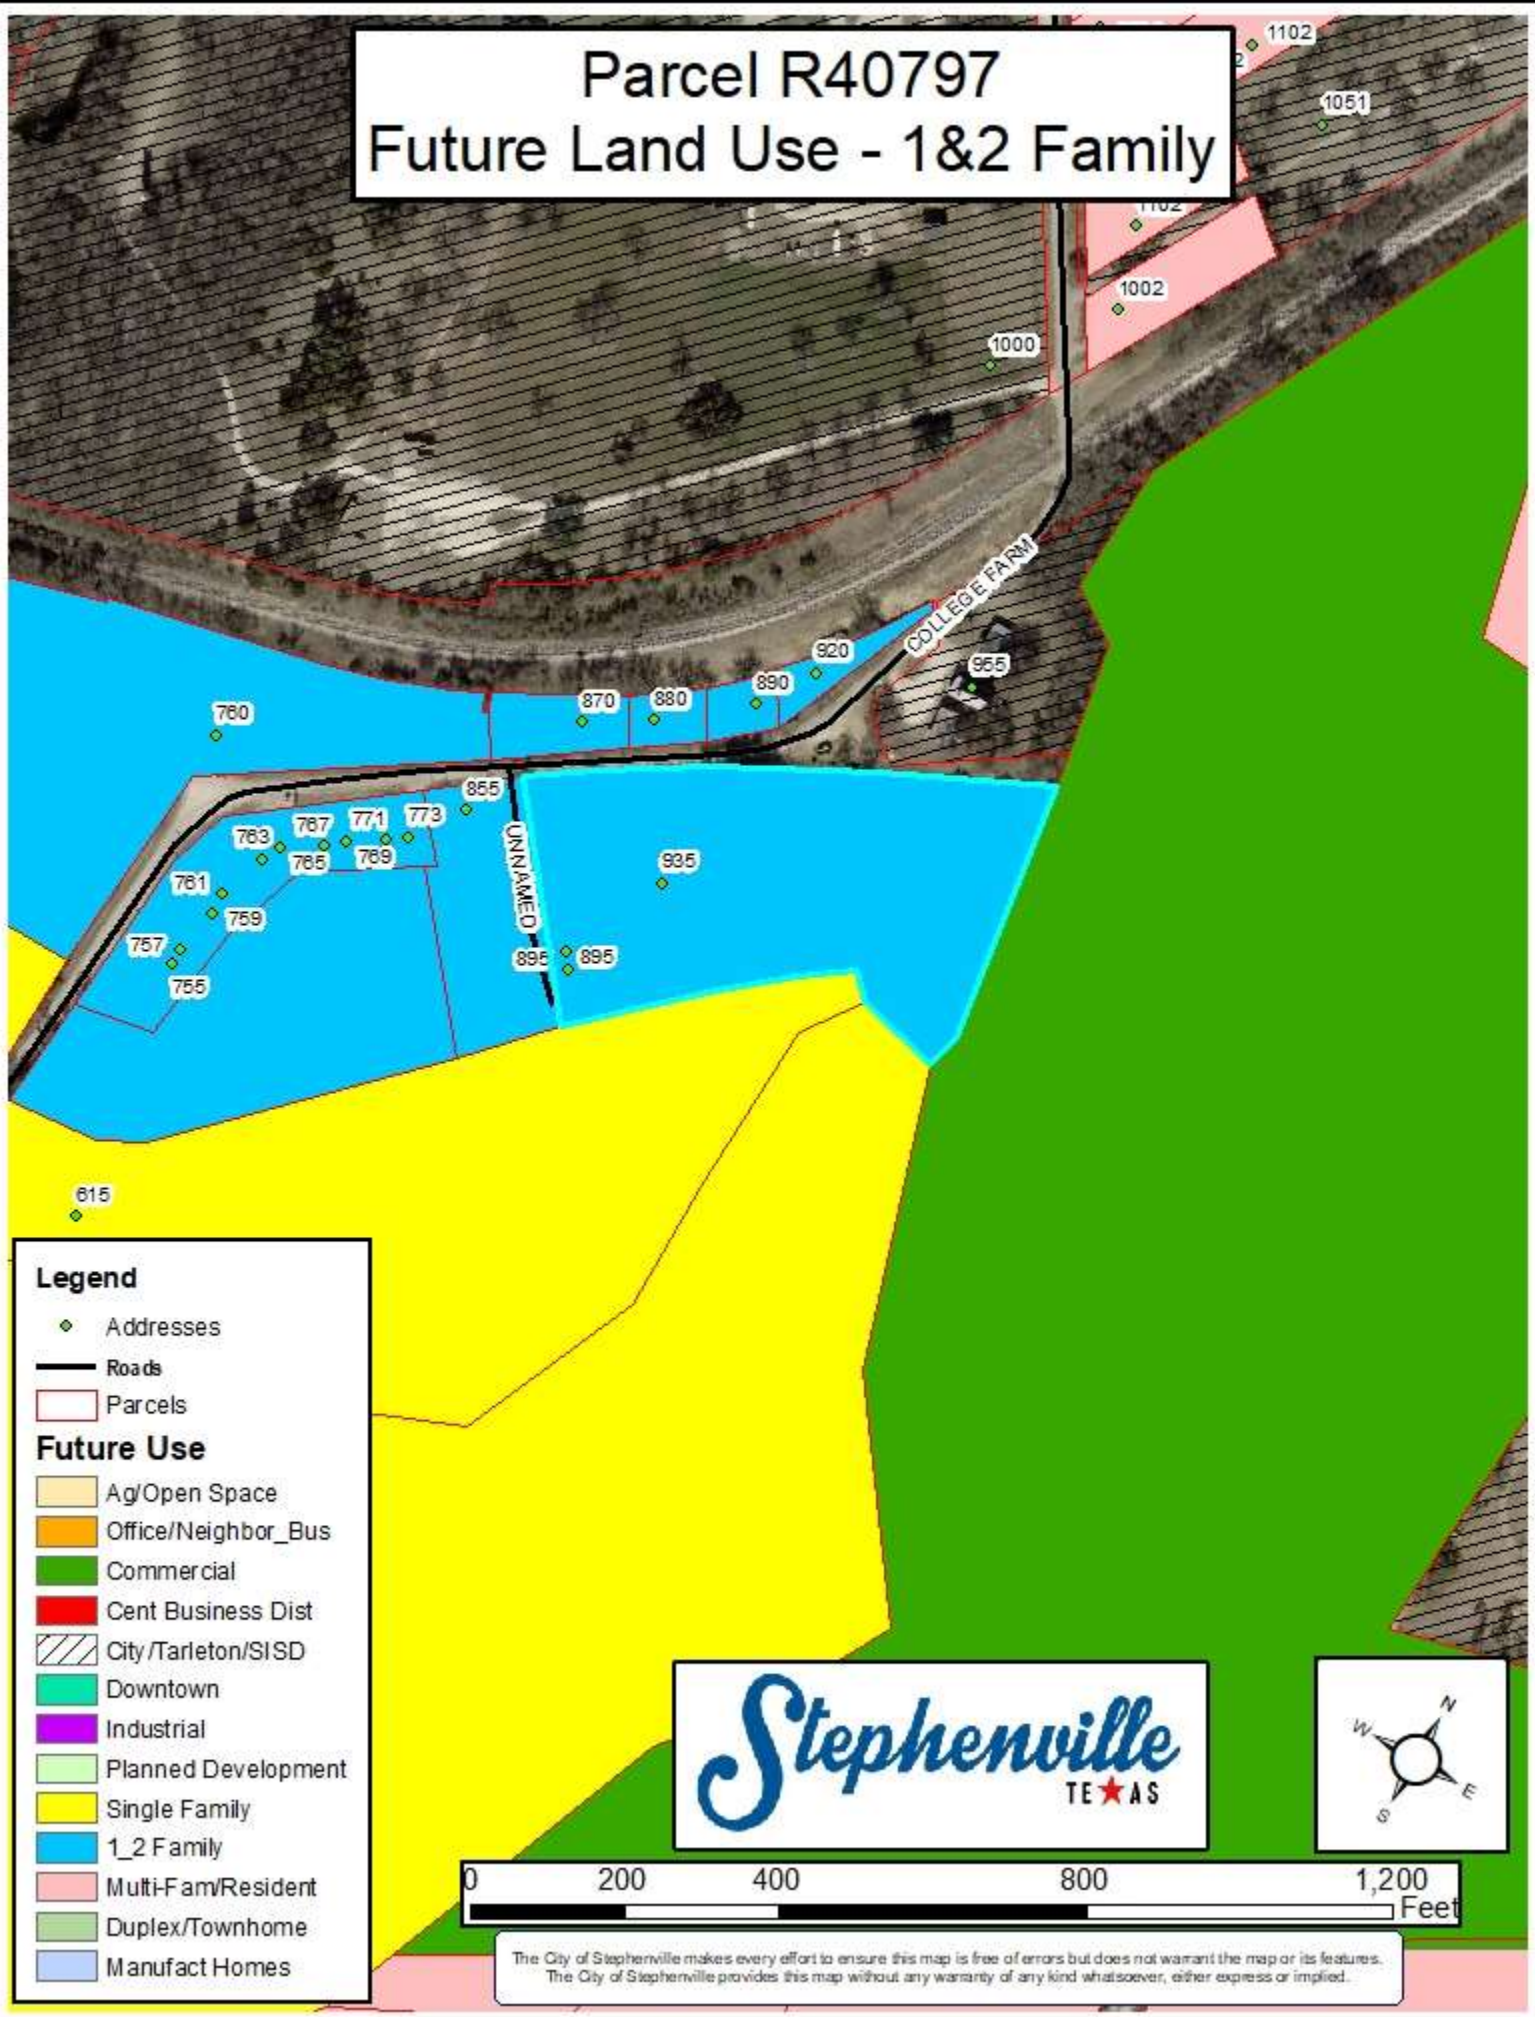

Parcel R40797 200 ft Buffer

Legend

- ◆ Addresses
- Roads
- 200 ft Buffer
- Parcels

The City of Stephenville makes every effort to ensure this map is free of errors but does not warrant the map or its features. The City of Stephenville provides this map without any warranty of any kind whatsoever, either express or implied.

Parcel R40797

Current Zoning - B1 Neighborhood Business

Legend

- ◆ Addresses
- Roads
- Parcels
- ZONING**
- AG - Agricultural
- B-1 - Neighborhood Business
- B-2 - Retail and Commercial Business
- B-3 - Central Business
- B-4 - Private Club
- CTS - City, Tareyton, School
- DT - Downtown
- IND - Industrial
- PD - Planned Development
- R-1 - Single Family - 7,500
- R-1.5 - Single Family - 6,000
- R-2 - One and Two Family
- R-2.5 - Integrated Housing
- R-3 - Multiple Family
- RE - Single Family - 1 Acre

Parcel R40797

Future Land Use - 1&2 Family

Legend

- ◆ Addresses
- Roads
- ▭ Parcels
- Future Use**
- ▭ Ag/Open Space
- ▭ Office/Neighbor_Bus
- ▭ Commercial
- ▭ Cent Business Dist
- ▭ City/Tarleton/SISD
- ▭ Downtown
- ▭ Industrial
- ▭ Planned Development
- ▭ Single Family
- ▭ 1_2 Family
- ▭ Multi-Fam/Resident
- ▭ Duplex/Townhome
- ▭ Manufact Homes