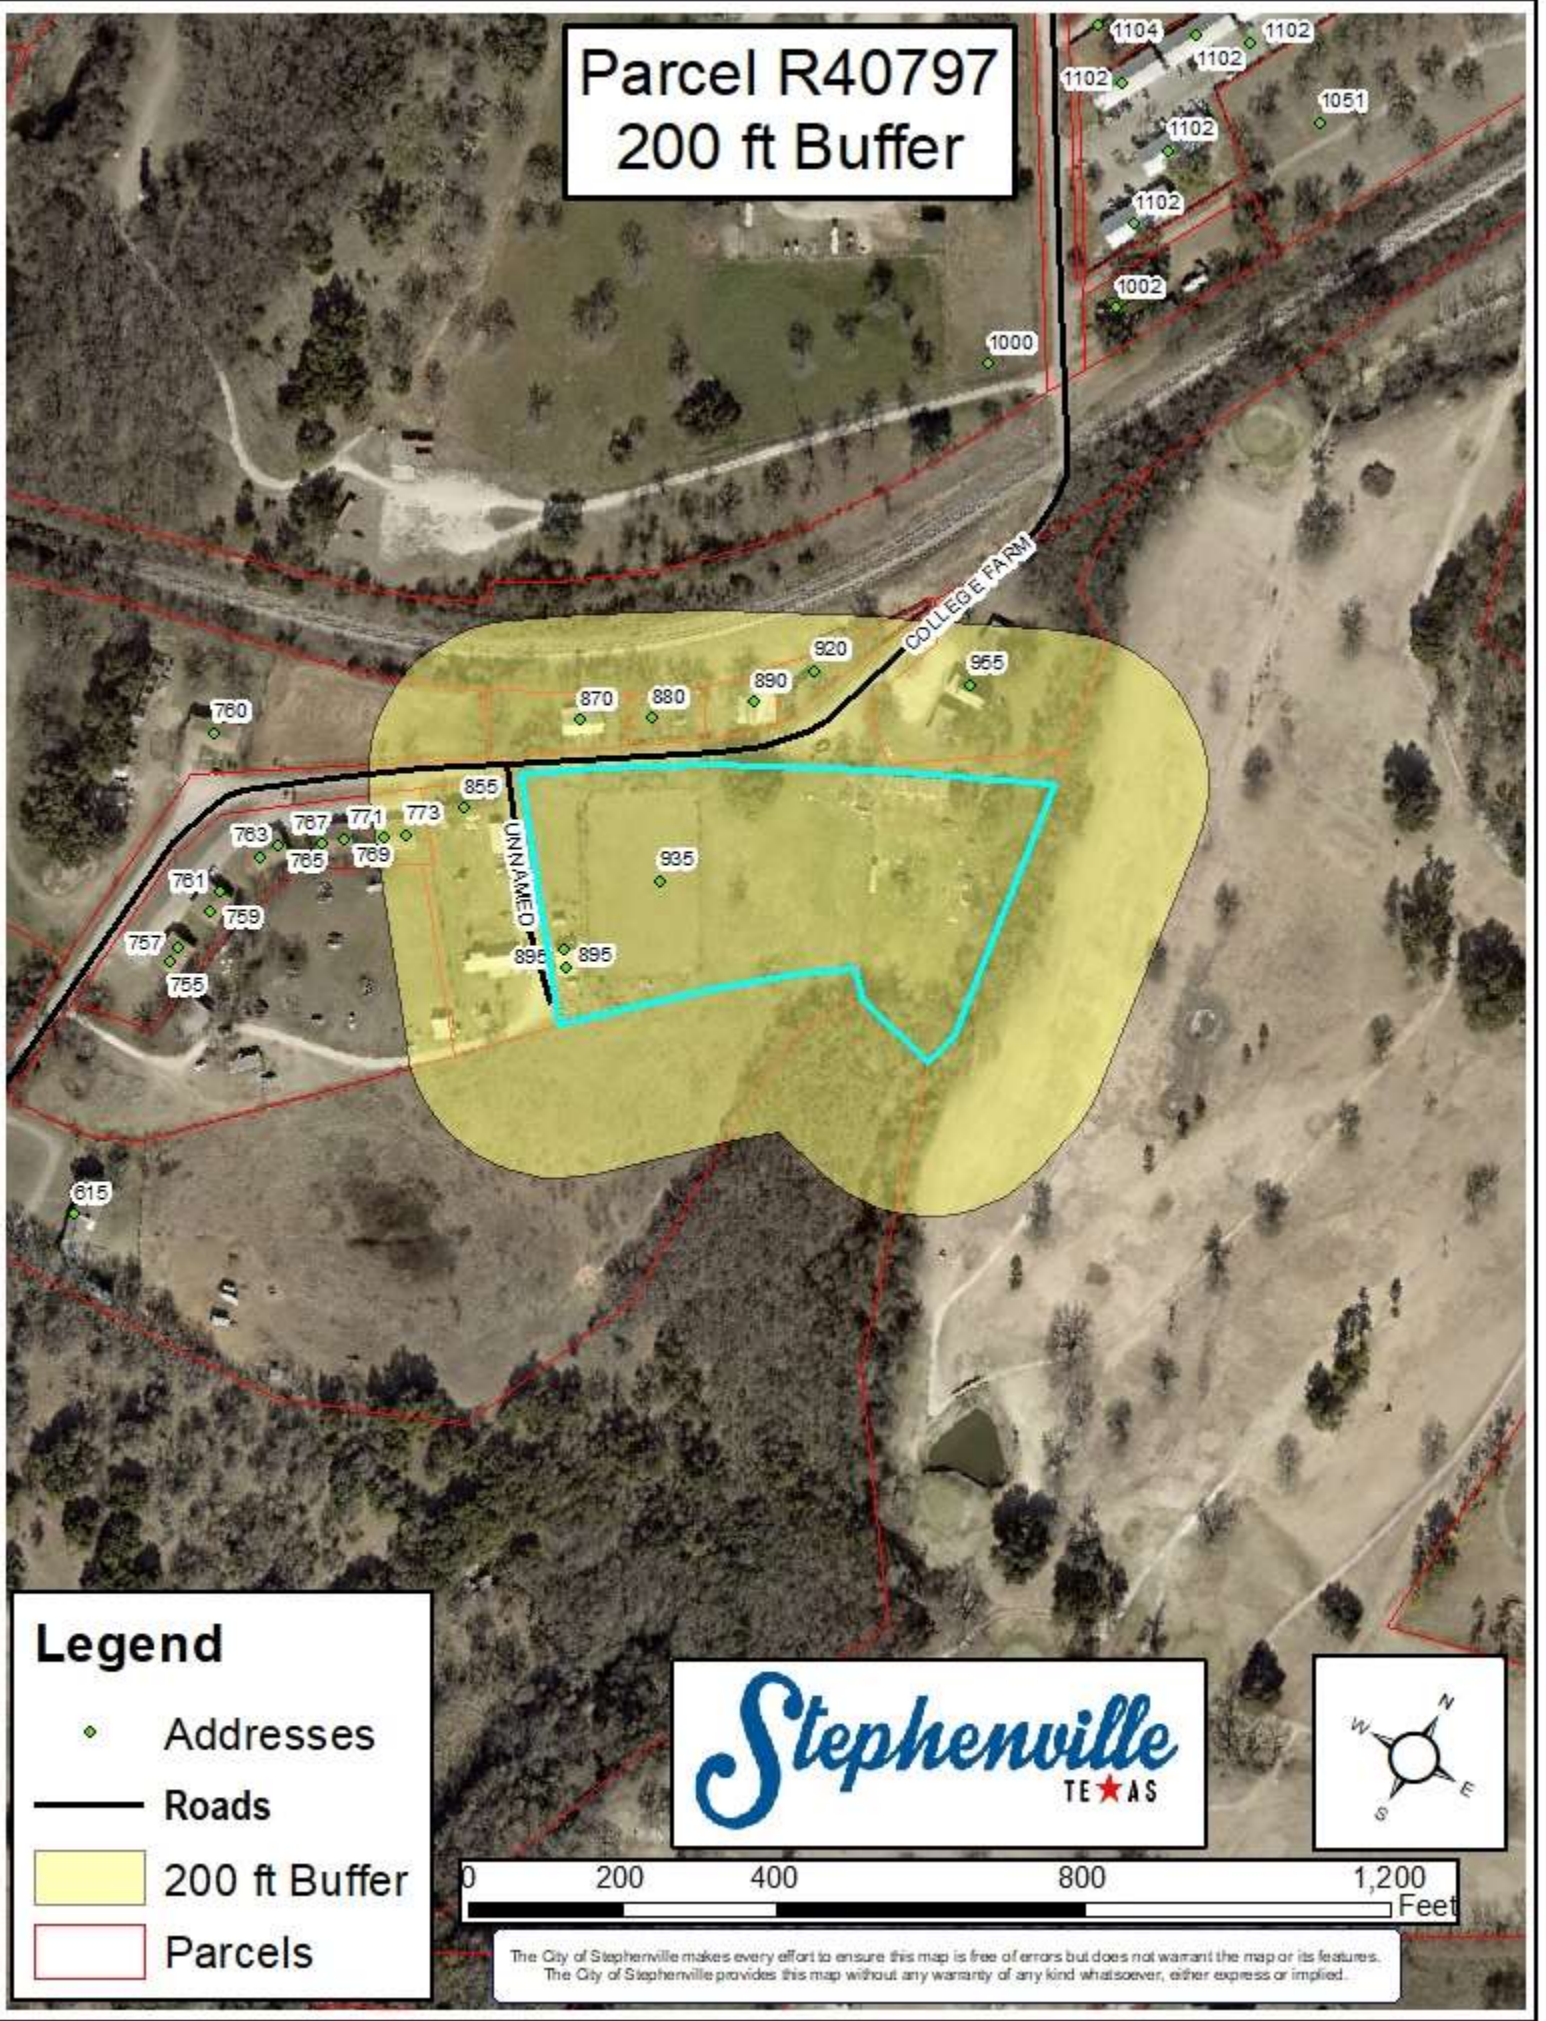

Parcel R40797 200 ft Buffer

Legend

- ◆ Addresses
- Roads
- 200 ft Buffer
- Parcels

The City of Stephenville makes every effort to ensure this map is free of errors but does not warrant the map or its features. The City of Stephenville provides this map without any warranty of any kind whatsoever, either express or implied.

Parcel R40797

Current Zoning - B1 Neighborhood Business

Legend

- ◆ Addresses
- Roads
- Parcels
- ZONING**
- AG - Agricultural
- B-1 - Neighborhood Business
- B-2 - Retail and Commercial Business
- B-3 - Central Business
- B-4 - Private Club
- CTS - City, Tareyton, School
- DT - Downtown
- IND - Industrial
- PD - Planned Development
- R-1 - Single Family - 7,500
- R-1.5 - Single Family - 6,000
- R-2 - One and Two Family
- R-2.5 - Integrated Housing
- R-3 - Multiple Family
- RE - Single Family - 1 Acre

Parcel R40797

Future Land Use - 1&2 Family

Legend

- ◆ Addresses
- Roads
- ▭ Parcels
- Future Use**
- ▭ Ag/Open Space
- ▭ Office/Neighbor_Bus
- ▭ Commercial
- ▭ Cent Business Dist
- ▭ City/Tarleton/SISD
- ▭ Downtown
- ▭ Industrial
- ▭ Planned Development
- ▭ Single Family
- ▭ 1_2 Family
- ▭ Multi-Fam/Resident
- ▭ Duplex/Townhome
- ▭ Manufact Homes