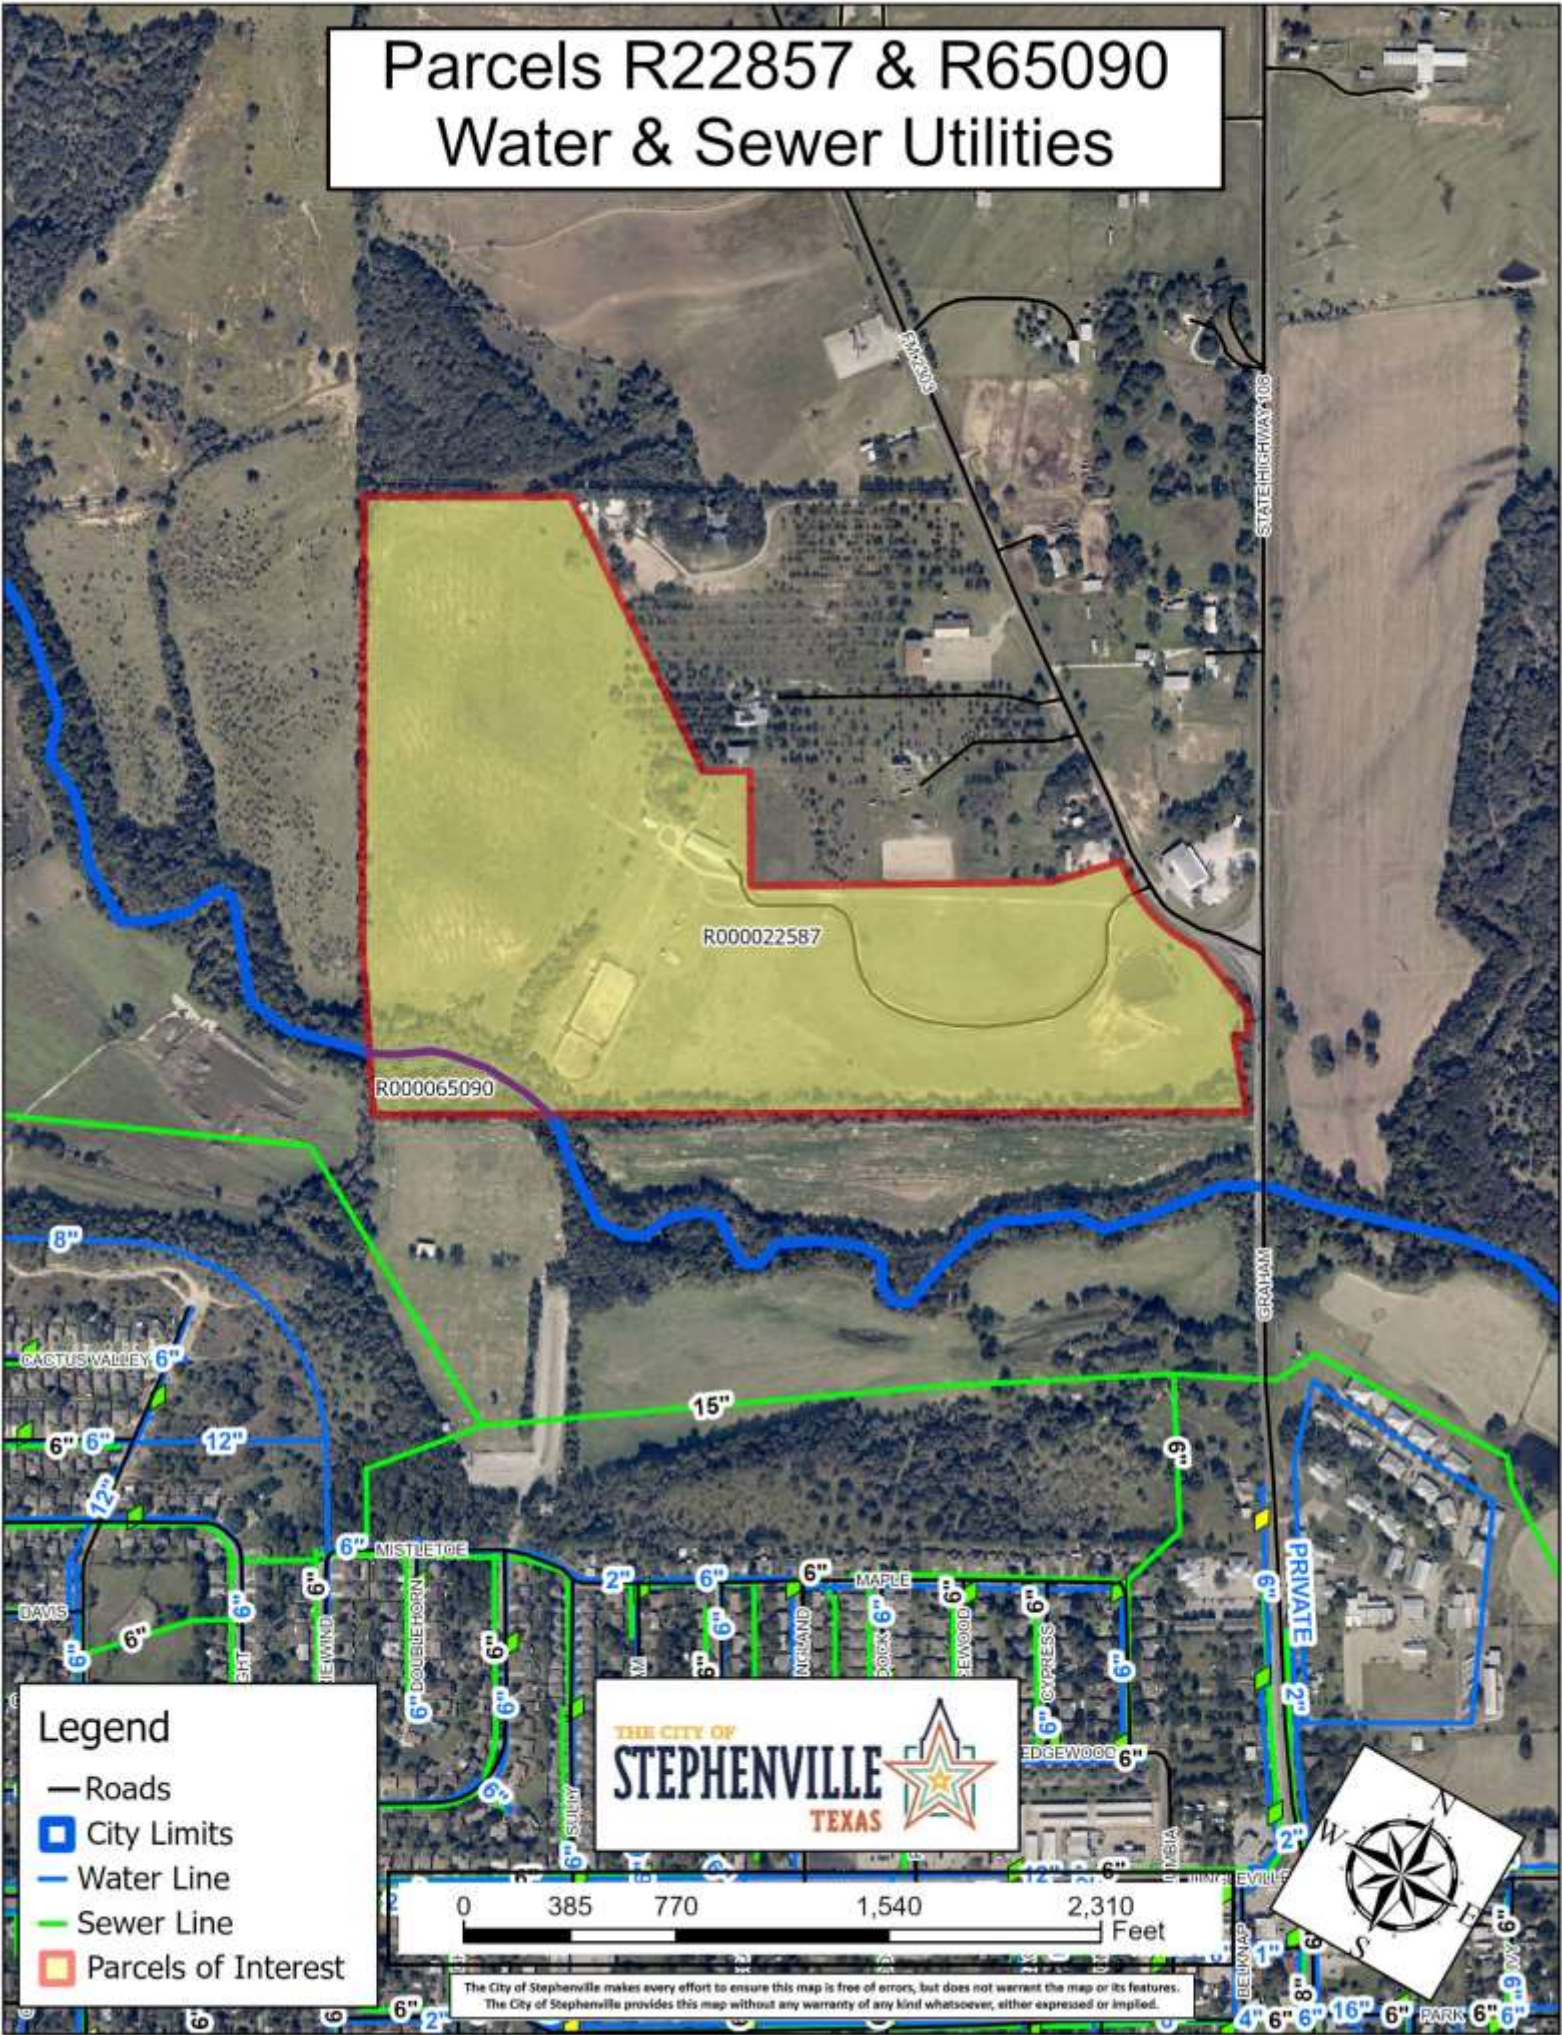

# Parcels R22857 & R65090 Current Zoning Map

**Legend**

- Roads
- ▣ City Limits
- Zoning
- ▭ No Zone
- ▭ R1 Single Family

The City of Stephenville makes every effort to ensure this map is free of errors, but does not warrant the map or its features. The City of Stephenville provides this map without any warranty of any kind whatsoever, either expressed or implied.

# Parcels R22857 & R65090 Water & Sewer Utilities

**Legend**

- Roads
- ▣ City Limits
- Water Line
- Sewer Line
- ▣ Parcels of Interest

The City of Stephenville makes every effort to ensure this map is free of errors, but does not warrant the map or its features. The City of Stephenville provides this map without any warranty of any kind whatsoever, either expressed or implied.