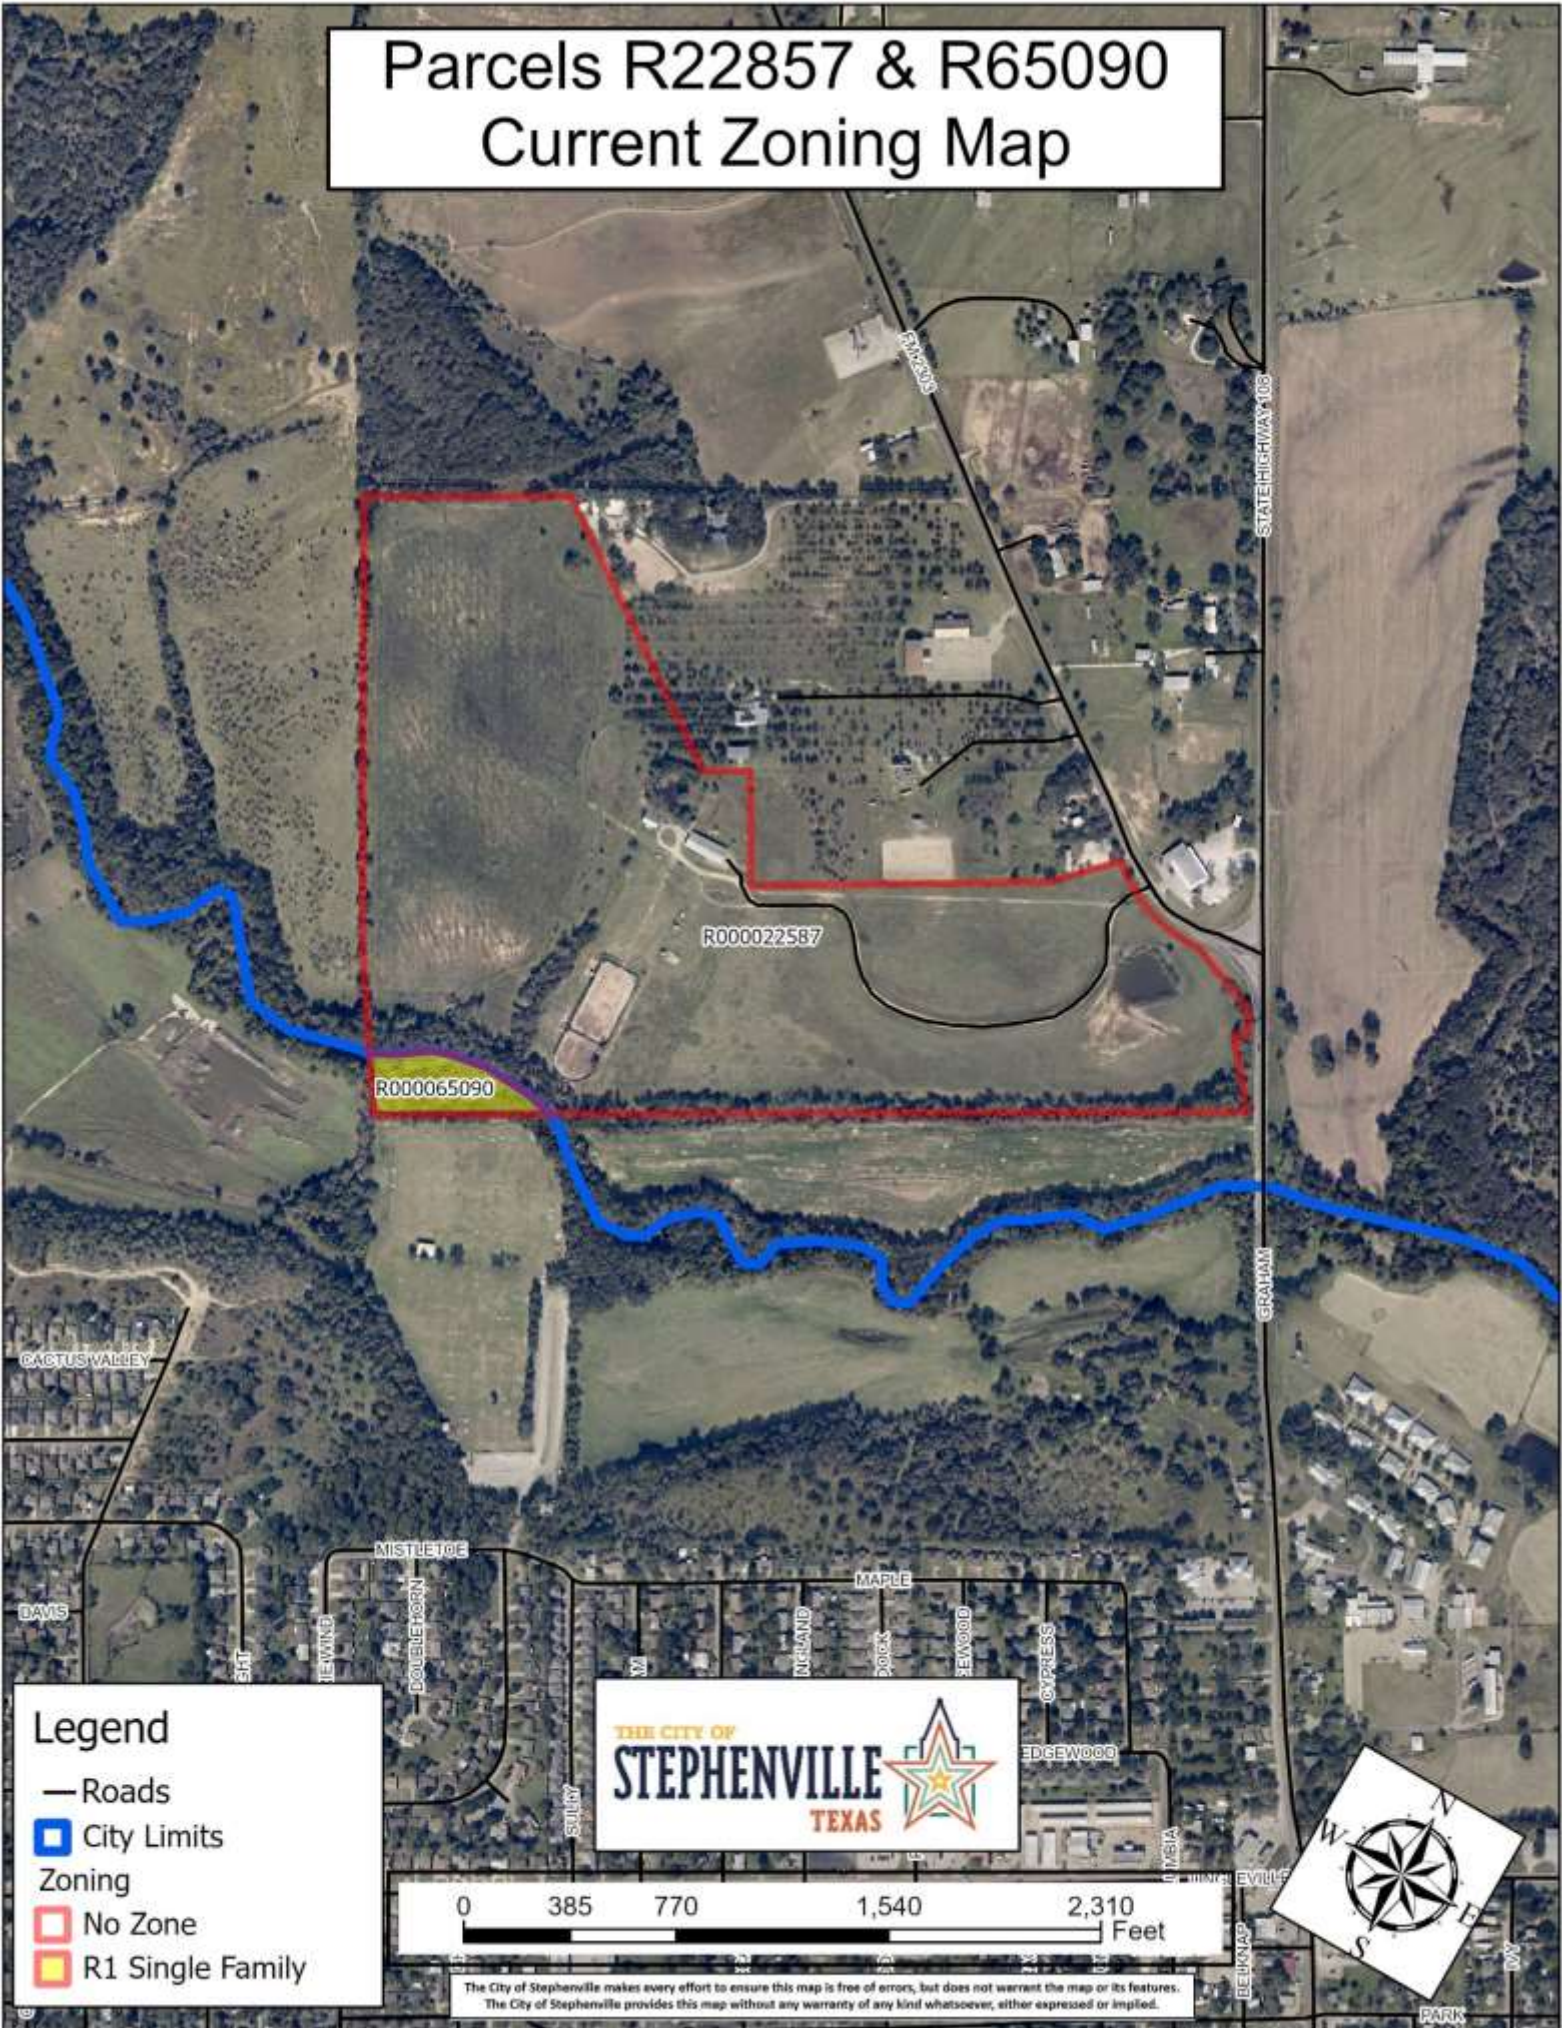

# Parcels R22857 & R65090 Current Zoning Map

**Legend**

- Roads
- ▣ City Limits
- Zoning
- ▭ No Zone
- ▭ R1 Single Family

The City of Stephenville makes every effort to ensure this map is free of errors, but does not warrant the map or its features. The City of Stephenville provides this map without any warranty of any kind whatsoever, either expressed or implied.

# Parcels R22857 & R65090 Water & Sewer Utilities

**Legend**

- Roads
- ▣ City Limits
- Water Line
- Sewer Line
- ▣ Parcels of Interest

The City of Stephenville makes every effort to ensure this map is free of errors, but does not warrant the map or its features. The City of Stephenville provides this map without any warranty of any kind whatsoever, either expressed or implied.