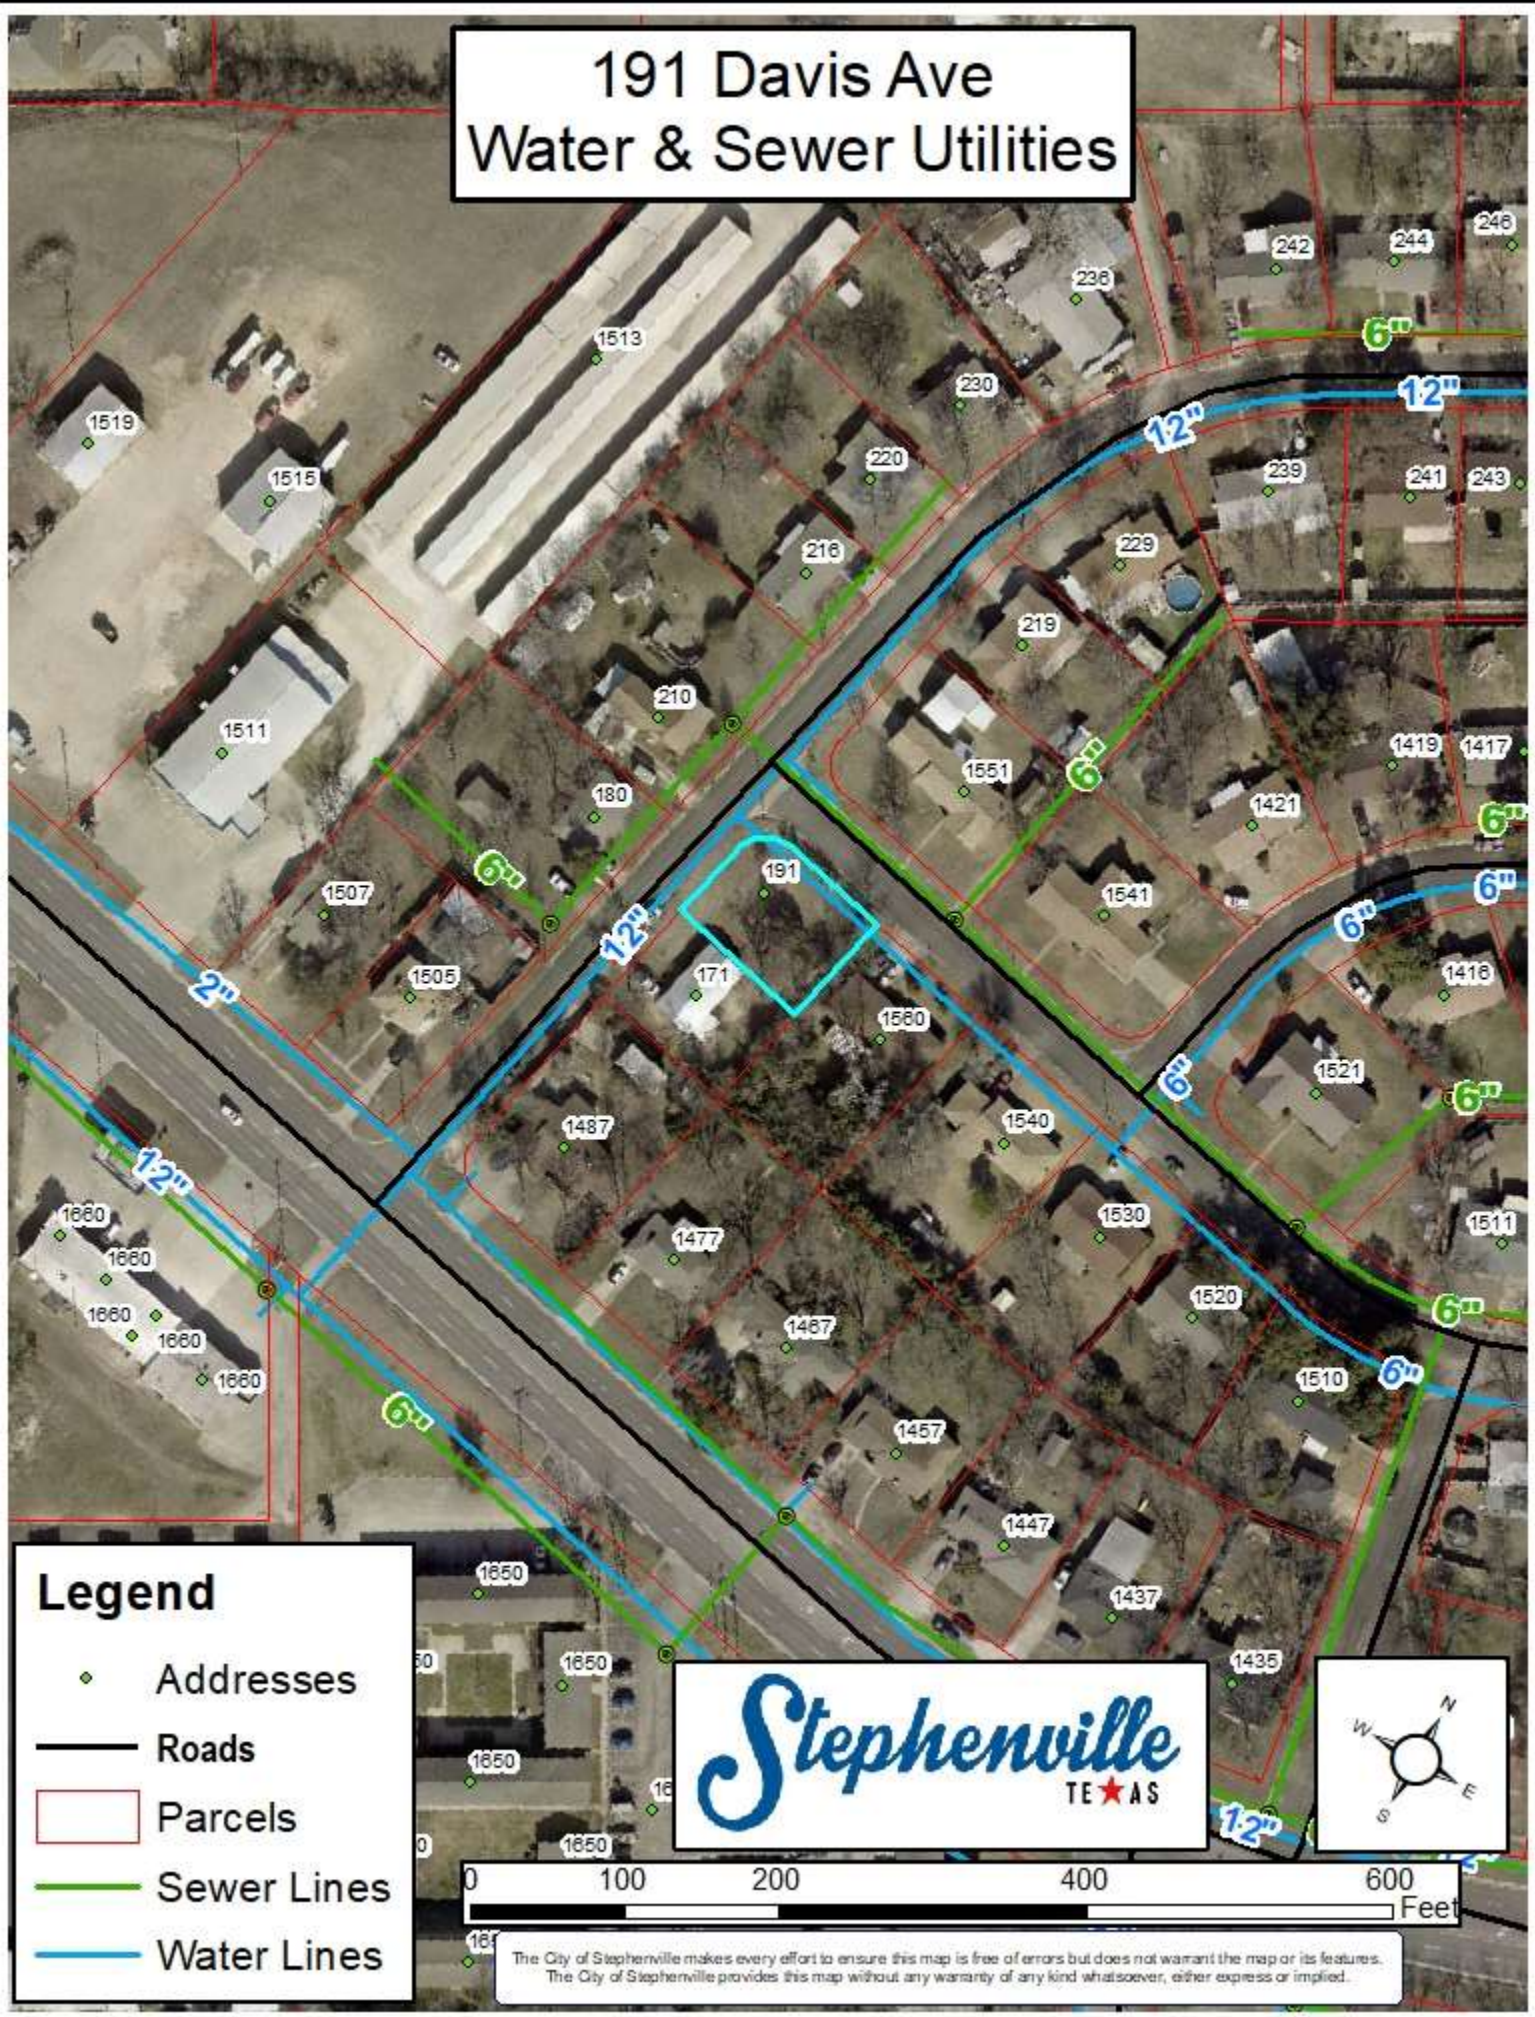

191 Davis Ave
200 ft Buffer

Legend

- ◆ Addresses
- Roads
- 200 ft Buffer
- ▭ Parcels

0 100 200 400 600 Feet

The City of Stephenville makes every effort to ensure this map is free of errors but does not warrant the map or its features. The City of Stephenville provides this map without any warranty of any kind whatsoever, either express or implied.

191 Davis Ave Current Zoning - R1 Single Family

Legend

- ◆ Addresses
- Roads
- ▭ Parcels

ZONING

- AG - Agricultural
- B-1 - Neighborhood Business
- B-2 - Retail and Commercial Business
- B-3 - Central Business
- B-4 - Private Club
- CTS - City, Tareyton, School
- DT - Downtown
- IND - Industrial
- PD - Planned Development
- R-1 - Single Family - 7,500
- R-1.5 - Single Family - 6,000
- R-2 - One and Two Family
- R-2.5 - Integrated Housing
- R-3 - Multiple Family
- RE - Single Family - 1 Acre

191 Davis Ave Water & Sewer Utilities

- ### Legend
- ◆ Addresses
 - Roads
 - ▭ Parcels
 - Sewer Lines
 - Water Lines

The City of Stephenville makes every effort to ensure this map is free of errors but does not warrant the map or its features. The City of Stephenville provides this map without any warranty of any kind whatsoever, either express or implied.