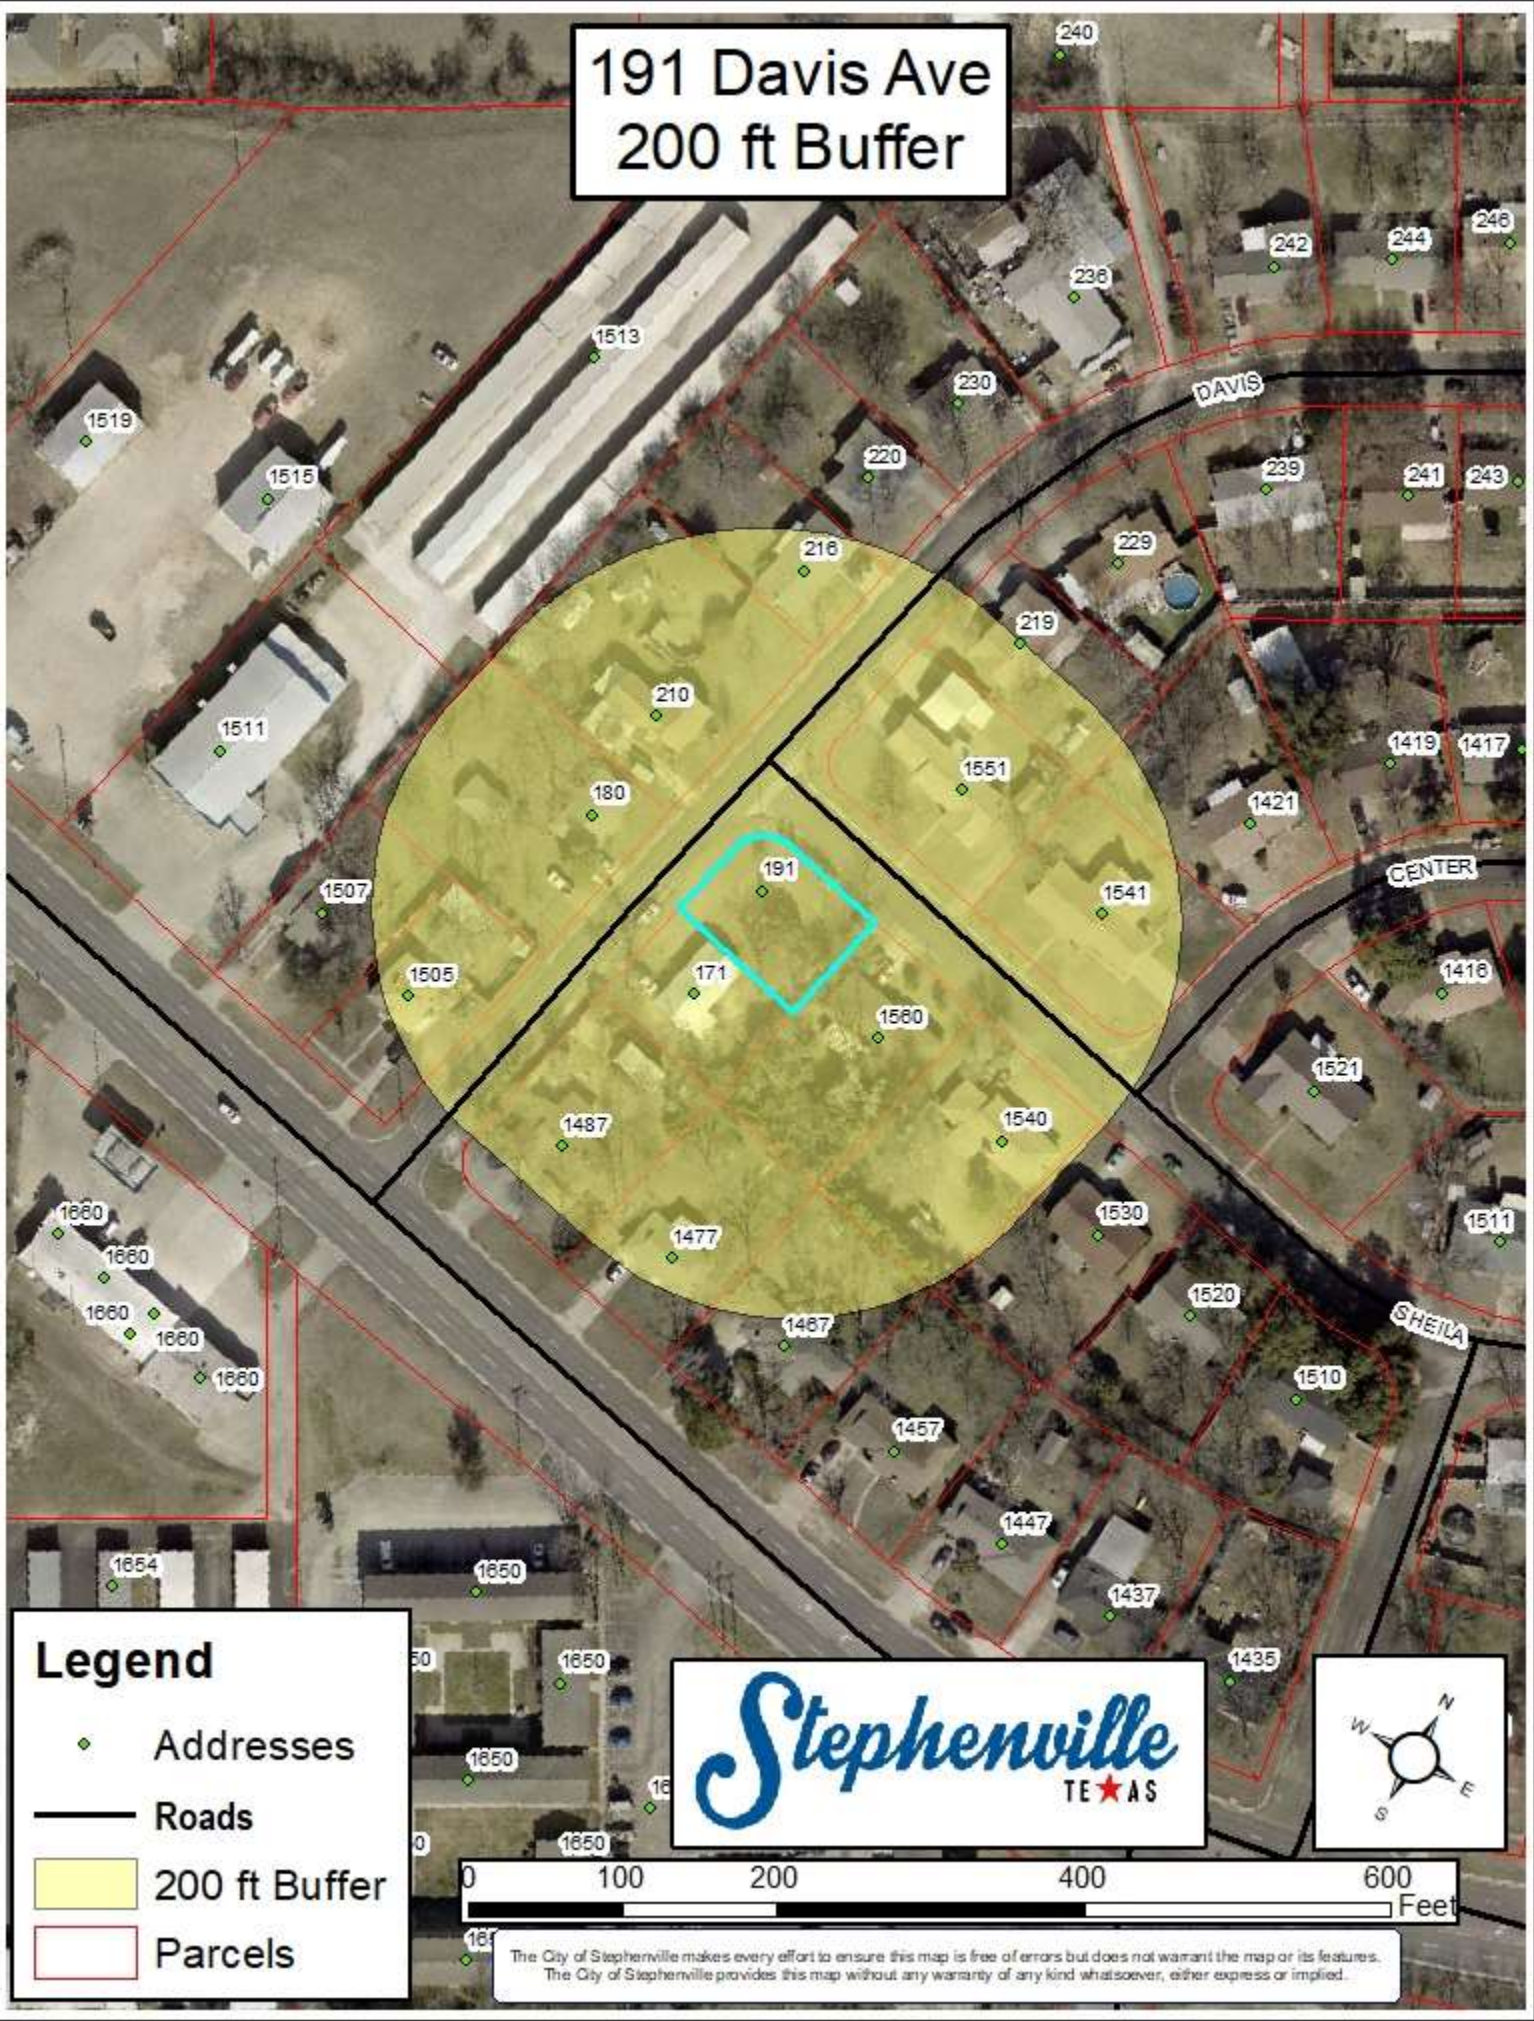

191 Davis Ave
200 ft Buffer

Legend

- ◆ Addresses
- Roads
- 200 ft Buffer
- ▭ Parcels

0 100 200 400 600 Feet

The City of Stephenville makes every effort to ensure this map is free of errors but does not warrant the map or its features. The City of Stephenville provides this map without any warranty of any kind whatsoever, either express or implied.

191 Davis Ave Current Zoning - R1 Single Family

Legend

- ◆ Addresses
- Roads
- ▭ Parcels

ZONING

- AG - Agricultural
- B-1 - Neighborhood Business
- B-2 - Retail and Commercial Business
- B-3 - Central Business
- B-4 - Private Club
- CTS - City, Tareyton, School
- DT - Downtown
- IND - Industrial
- PD - Planned Development
- R-1 - Single Family - 7,500
- R-1.5 - Single Family - 6,000
- R-2 - One and Two Family
- R-2.5 - Integrated Housing
- R-3 - Multiple Family
- RE - Single Family - 1 Acre

191 Davis Ave Water & Sewer Utilities

- ### Legend
- ◆ Addresses
 - Roads
 - ▭ Parcels
 - Sewer Lines
 - Water Lines

The City of Stephenville makes every effort to ensure this map is free of errors but does not warrant the map or its features. The City of Stephenville provides this map without any warranty of any kind whatsoever, either express or implied.