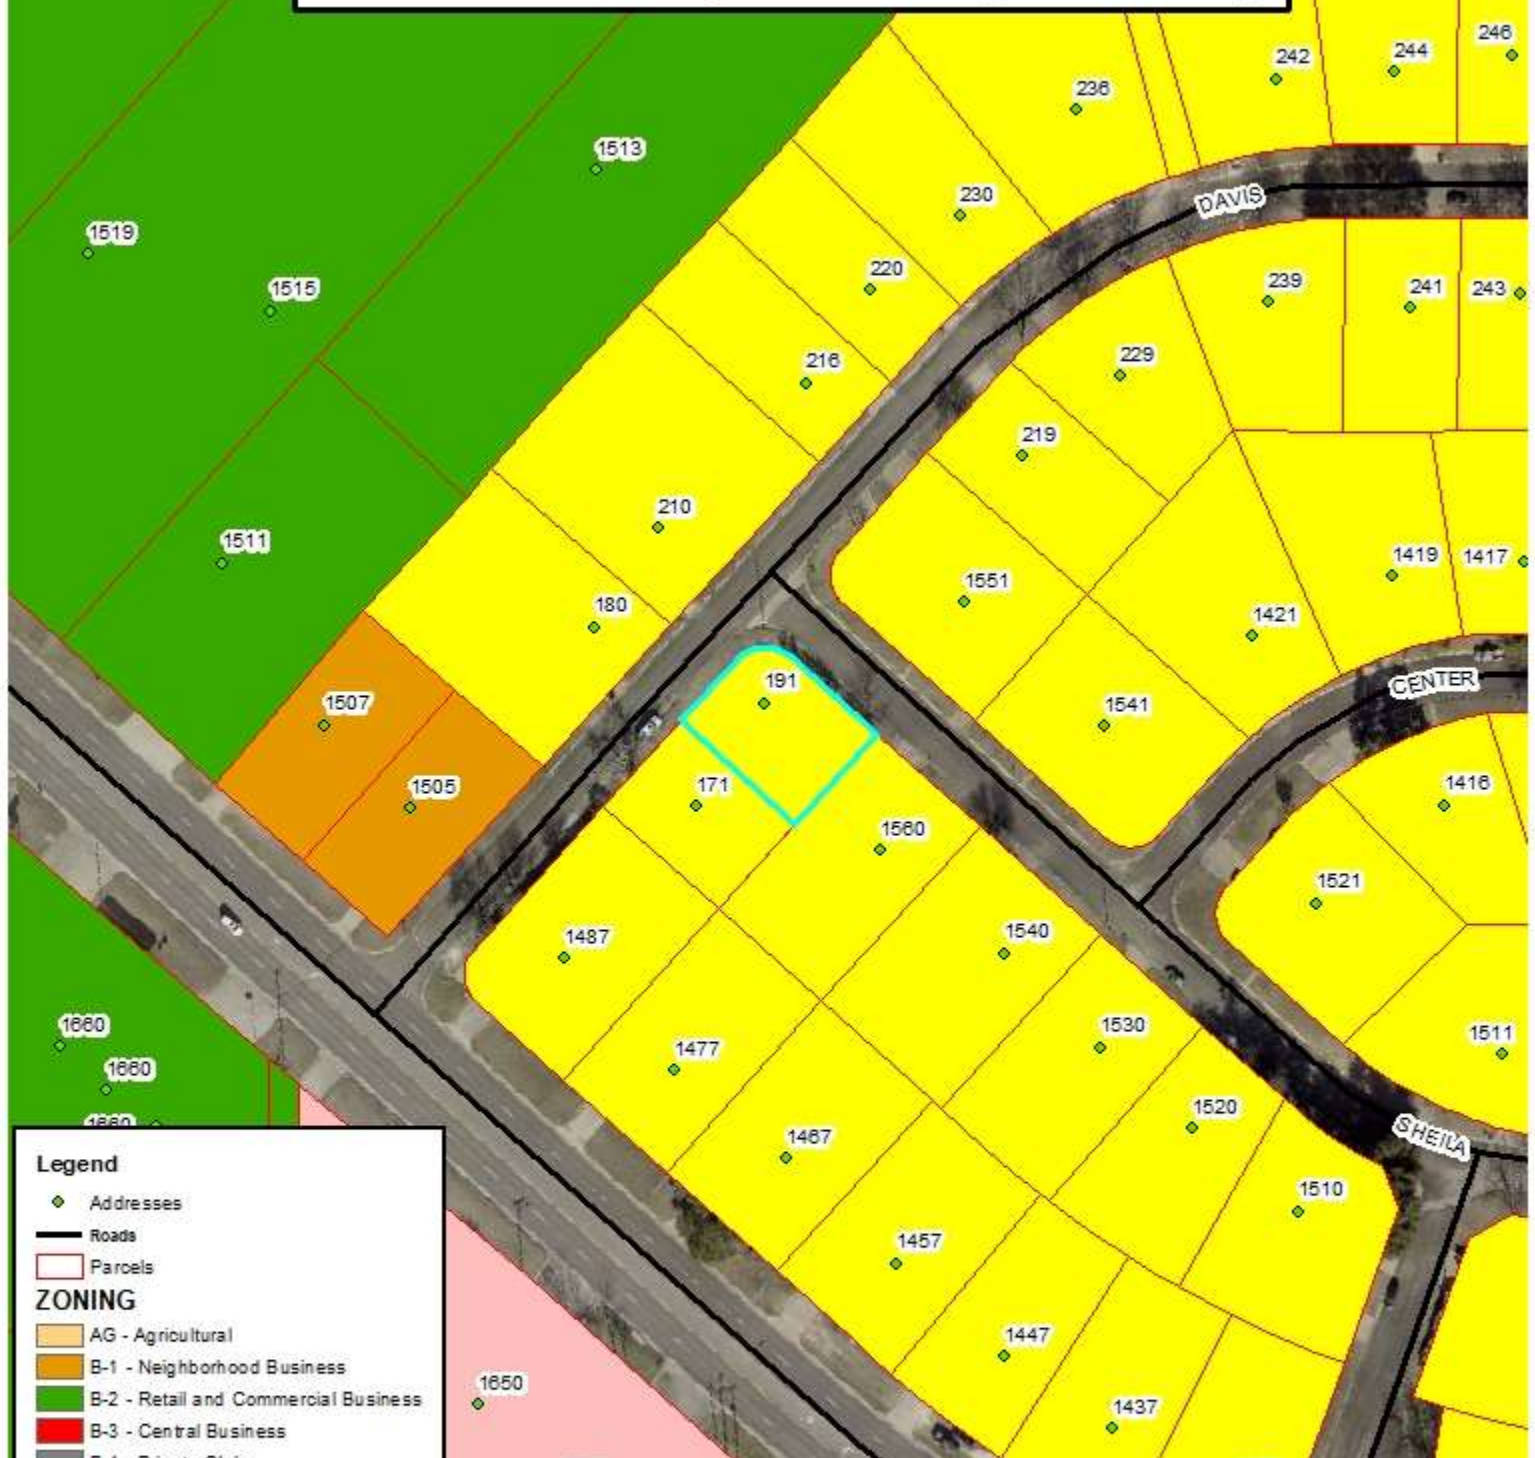

191 Davis Ave
200 ft Buffer

Legend

- ◆ Addresses
- Roads
- 200 ft Buffer
- ▭ Parcels

0 100 200 400 600 Feet

The City of Stephenville makes every effort to ensure this map is free of errors but does not warrant the map or its features. The City of Stephenville provides this map without any warranty of any kind whatsoever, either express or implied.

191 Davis Ave Current Zoning - R1 Single Family

Legend

- ◆ Addresses
- Roads
- ▭ Parcels

ZONING

- AG - Agricultural
- B-1 - Neighborhood Business
- B-2 - Retail and Commercial Business
- B-3 - Central Business
- B-4 - Private Club
- CTS - City, Tareyton, School
- DT - Downtown
- IND - Industrial
- PD - Planned Development
- R-1 - Single Family - 7,500
- R-1.5 - Single Family - 6,000
- R-2 - One and Two Family
- R-2.5 - Integrated Housing
- R-3 - Multiple Family
- RE - Single Family - 1 Acre