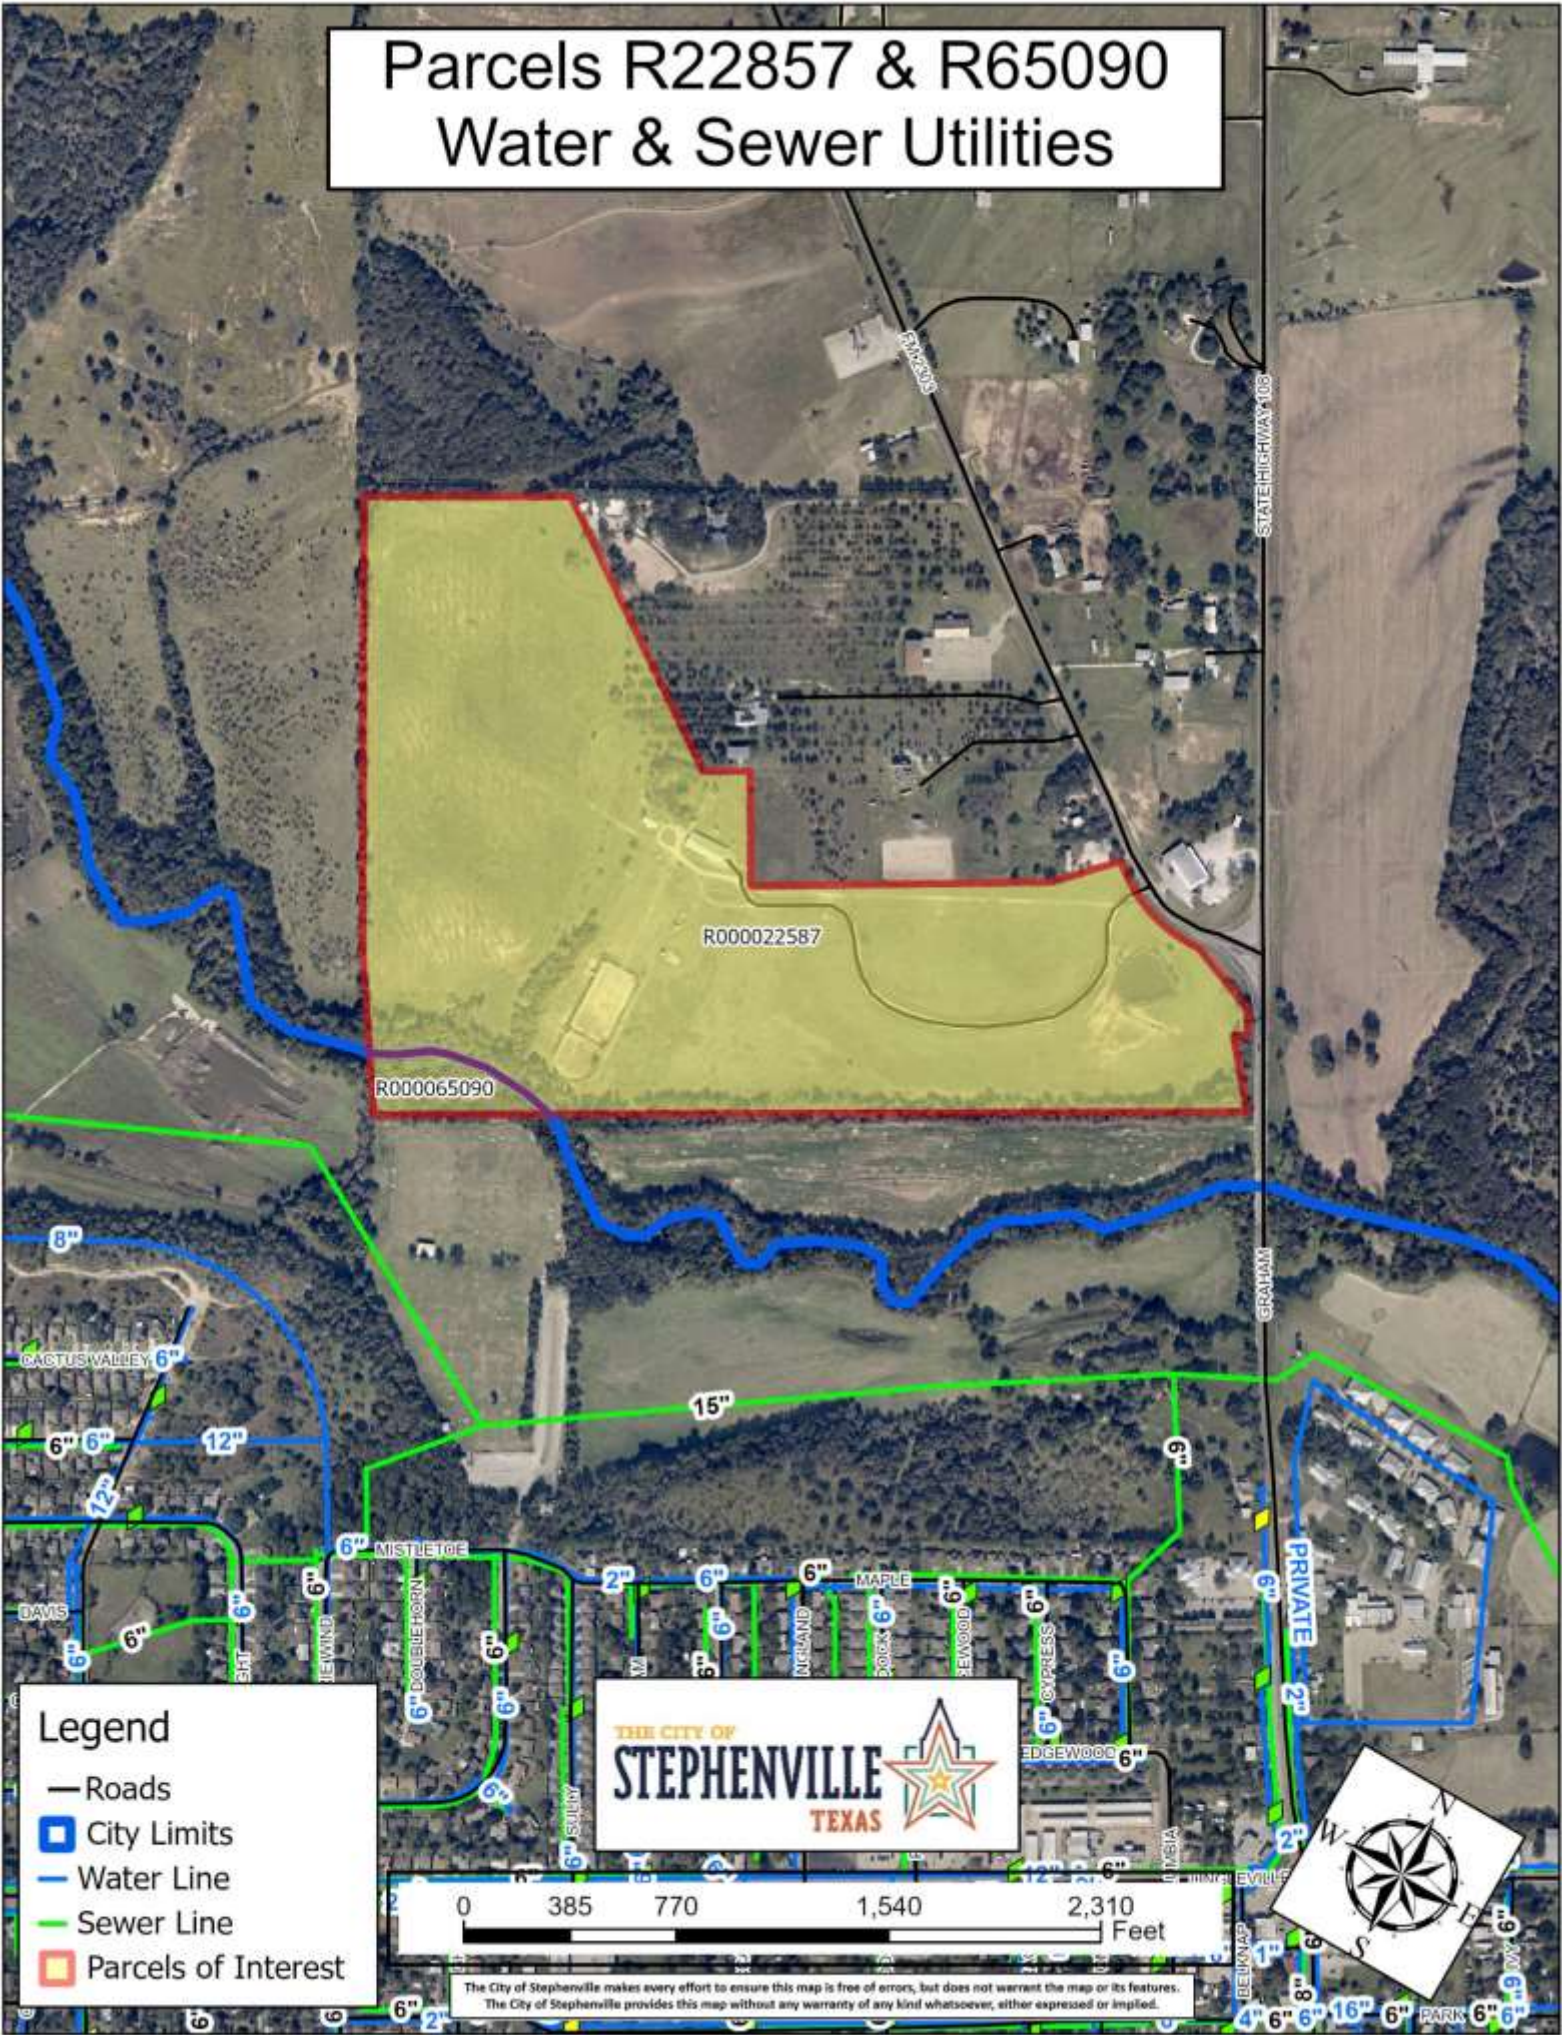

Parcels R22857 & R65090 Current Zoning Map

Legend

- Roads
- ▣ City Limits
- Zoning
- ▣ No Zone
- ▣ R1 Single Family

The City of Stephenville makes every effort to ensure this map is free of errors, but does not warrant the map or its features. The City of Stephenville provides this map without any warranty of any kind whatsoever, either expressed or implied.

Parcels R22857 & R65090 Water & Sewer Utilities

Legend

- Roads
- ▣ City Limits
- Water Line
- Sewer Line
- ▭ Parcels of Interest

The City of Stephenville makes every effort to ensure this map is free of errors, but does not warrant the map or its features. The City of Stephenville provides this map without any warranty of any kind whatsoever, either expressed or implied.