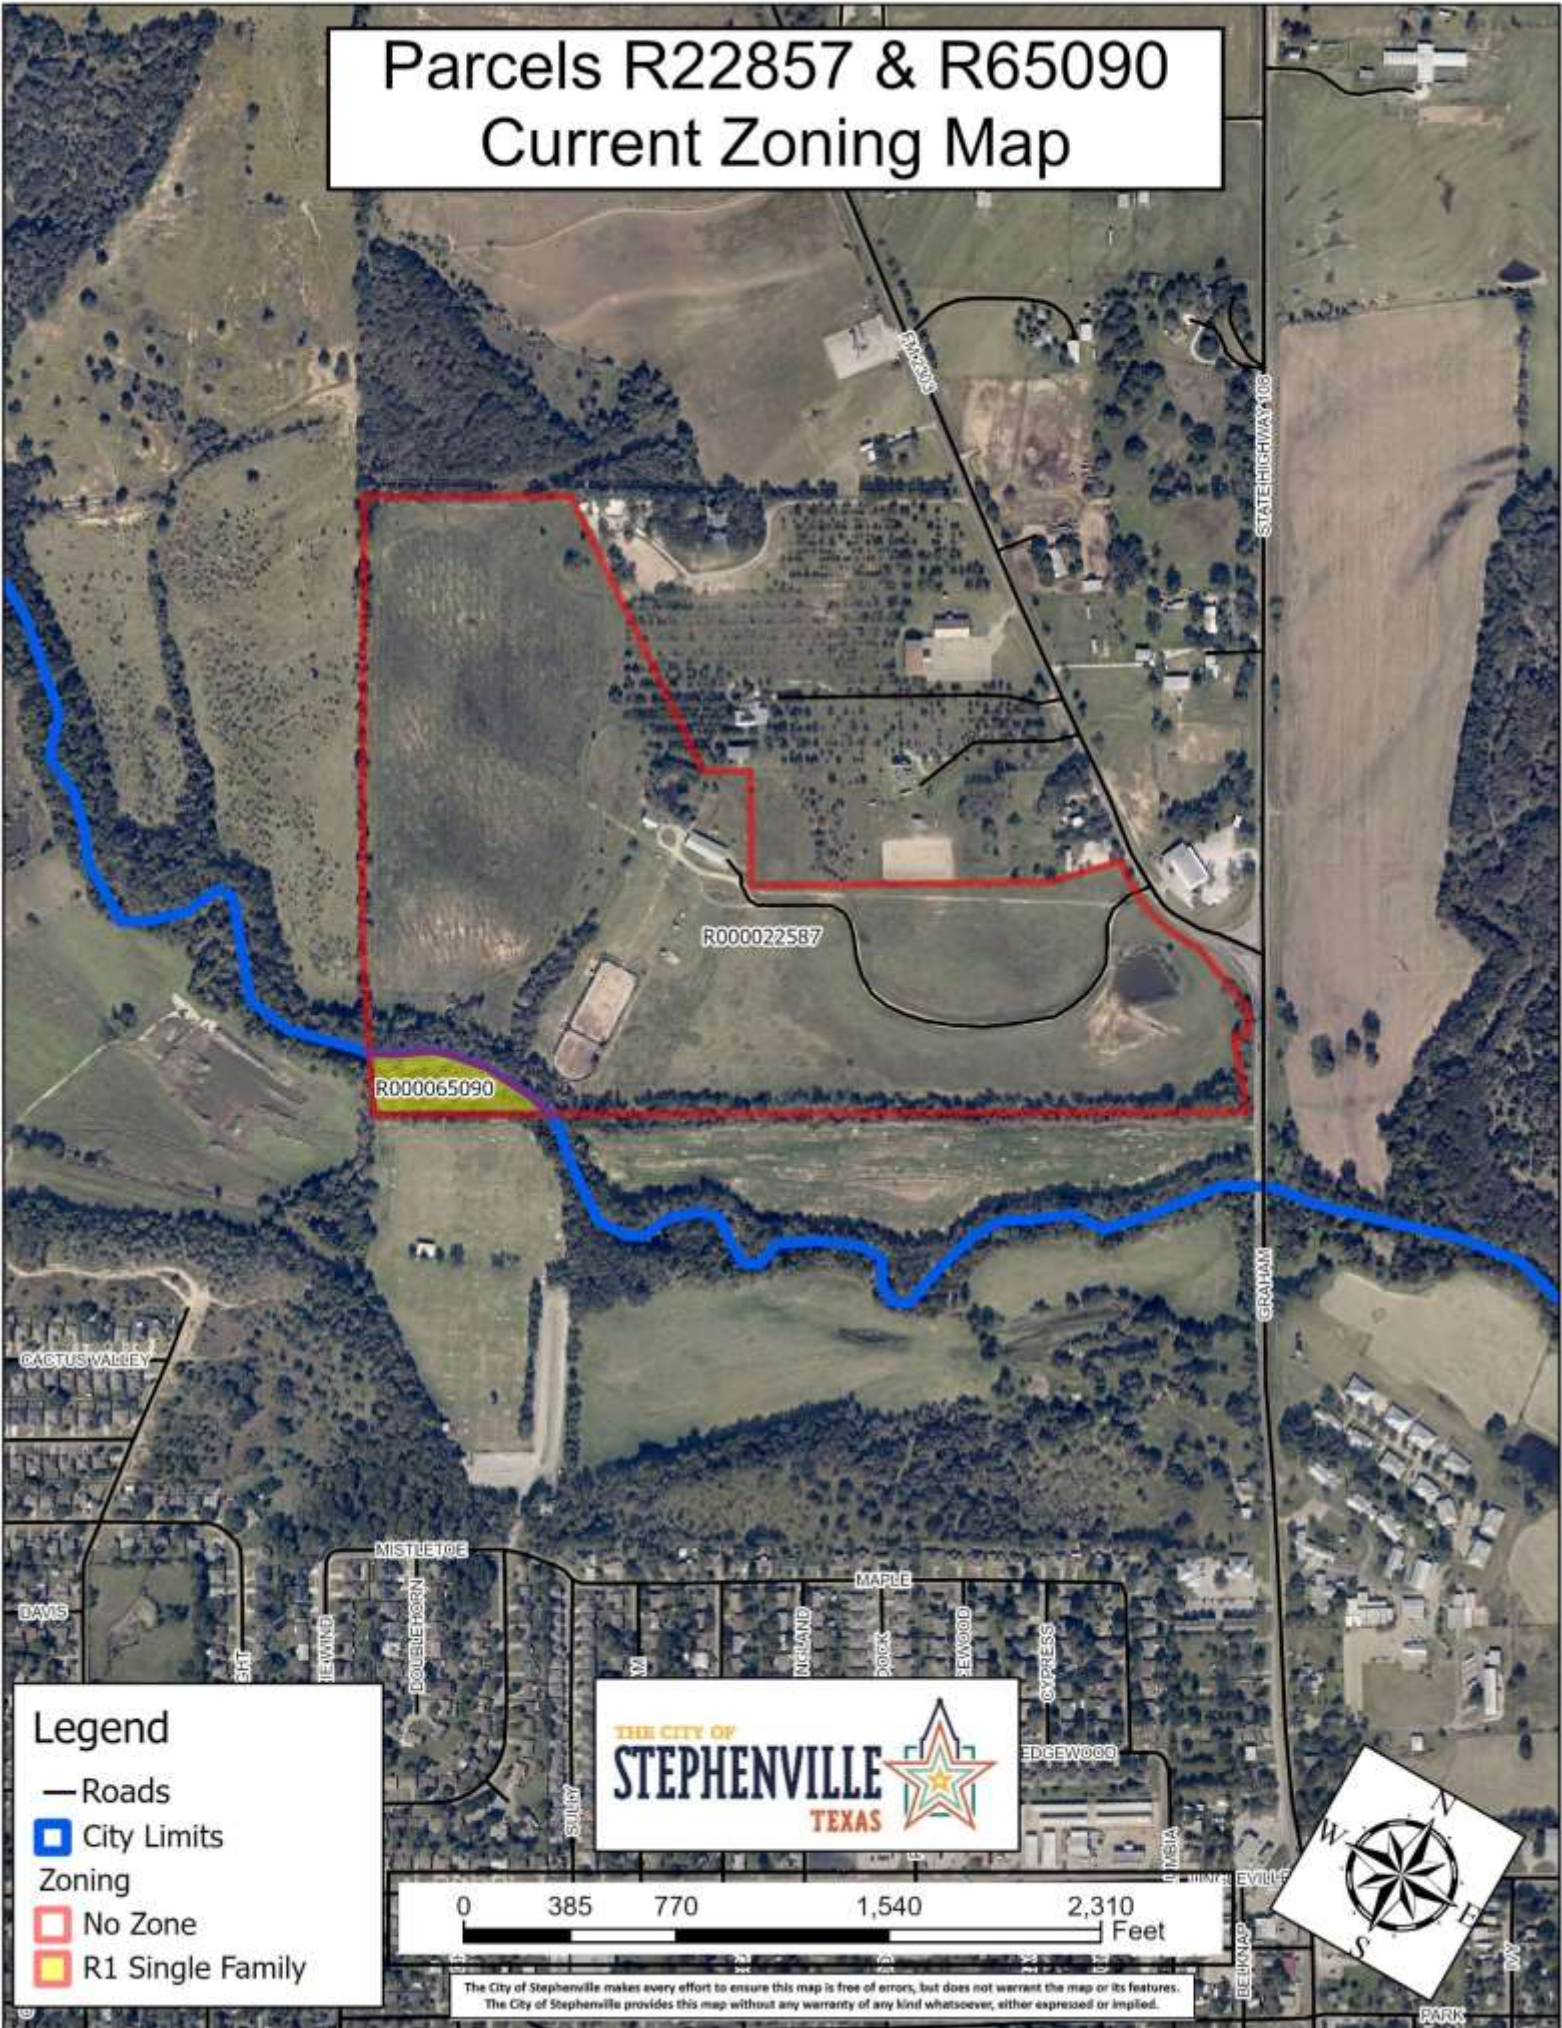

Parcels R22857 & R65090 Current Zoning Map

Legend

- Roads
- ▣ City Limits
- Zoning
- ▣ No Zone
- ▣ R1 Single Family

The City of Stephenville makes every effort to ensure this map is free of errors, but does not warrant the map or its features. The City of Stephenville provides this map without any warranty of any kind whatsoever, either expressed or implied.

Parcels R22857 & R65090 Water & Sewer Utilities

Legend

- Roads
- ▣ City Limits
- Water Line
- Sewer Line
- ▭ Parcels of Interest

The City of Stephenville makes every effort to ensure this map is free of errors, but does not warrant the map or its features. The City of Stephenville provides this map without any warranty of any kind whatsoever, either expressed or implied.