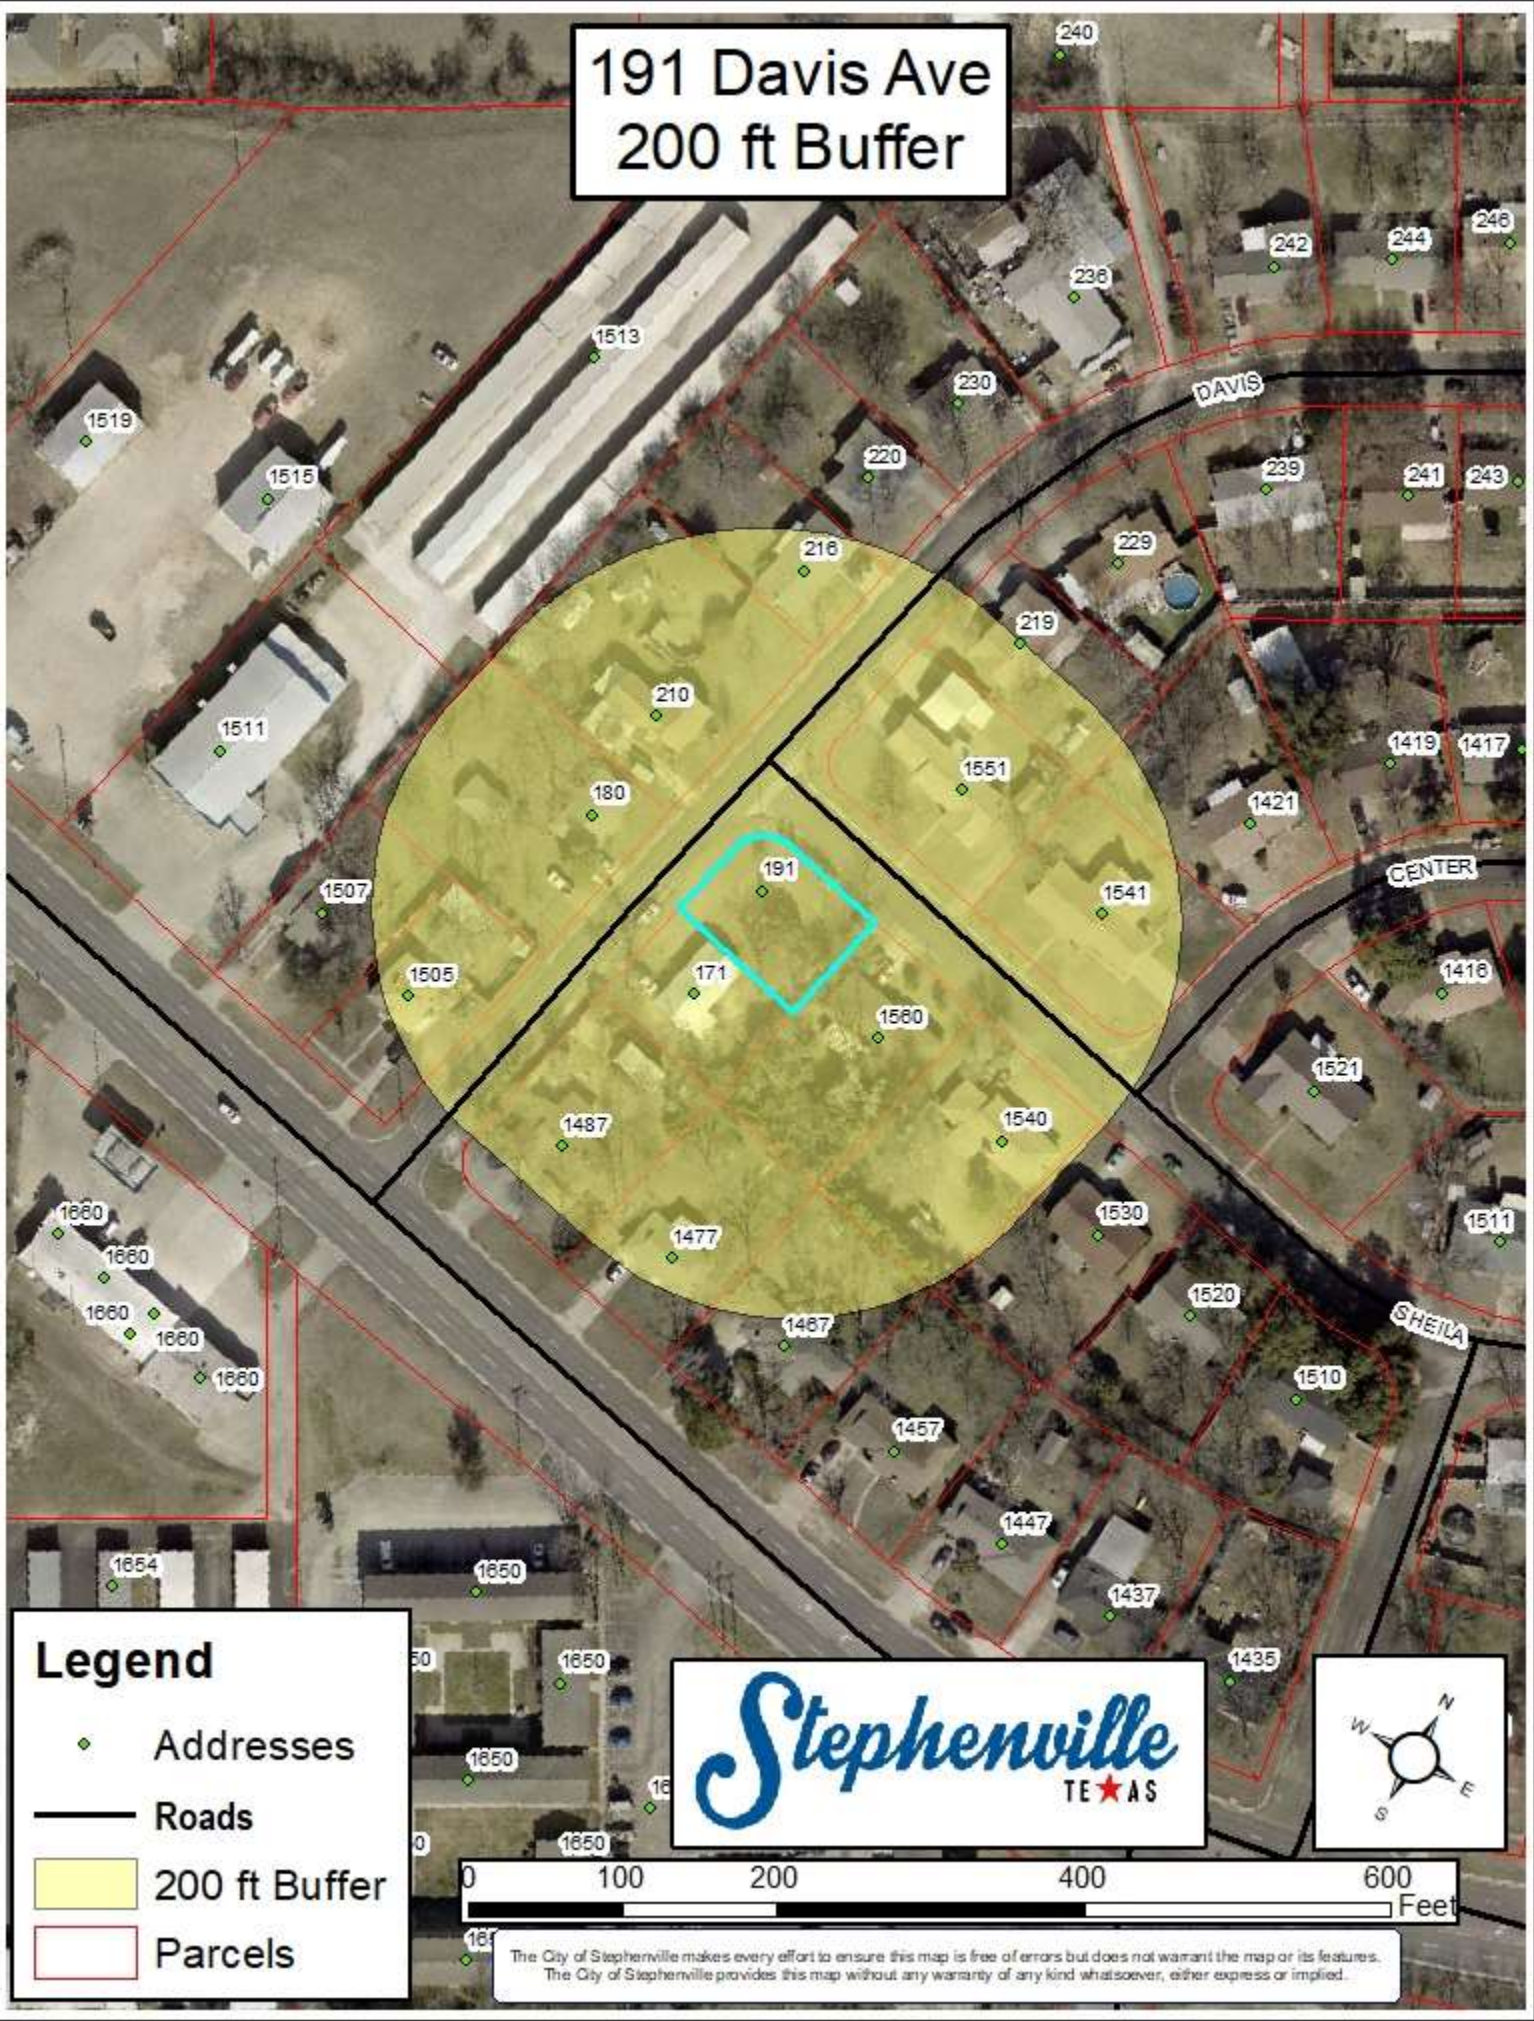

191 Davis Ave  
200 ft Buffer

### Legend

- ◆ Addresses
- Roads
- 200 ft Buffer
- ▭ Parcels

0 100 200 400 600 Feet

The City of Stephenville makes every effort to ensure this map is free of errors but does not warrant the map or its features. The City of Stephenville provides this map without any warranty of any kind whatsoever, either express or implied.

# 191 Davis Ave Current Zoning - R1 Single Family

### Legend

- ◆ Addresses
  - Roads
  - ▭ Parcels
- ZONING**
- AG - Agricultural
  - B-1 - Neighborhood Business
  - B-2 - Retail and Commercial Business
  - B-3 - Central Business
  - B-4 - Private Club
  - CTS - City, Tareyton, School
  - DT - Downtown
  - IND - Industrial
  - PD - Planned Development
  - R-1 - Single Family - 7,500
  - R-1.5 - Single Family - 6,000
  - R-2 - One and Two Family
  - R-2.5 - Integrated Housing
  - R-3 - Multiple Family
  - RE - Single Family - 1 Acre