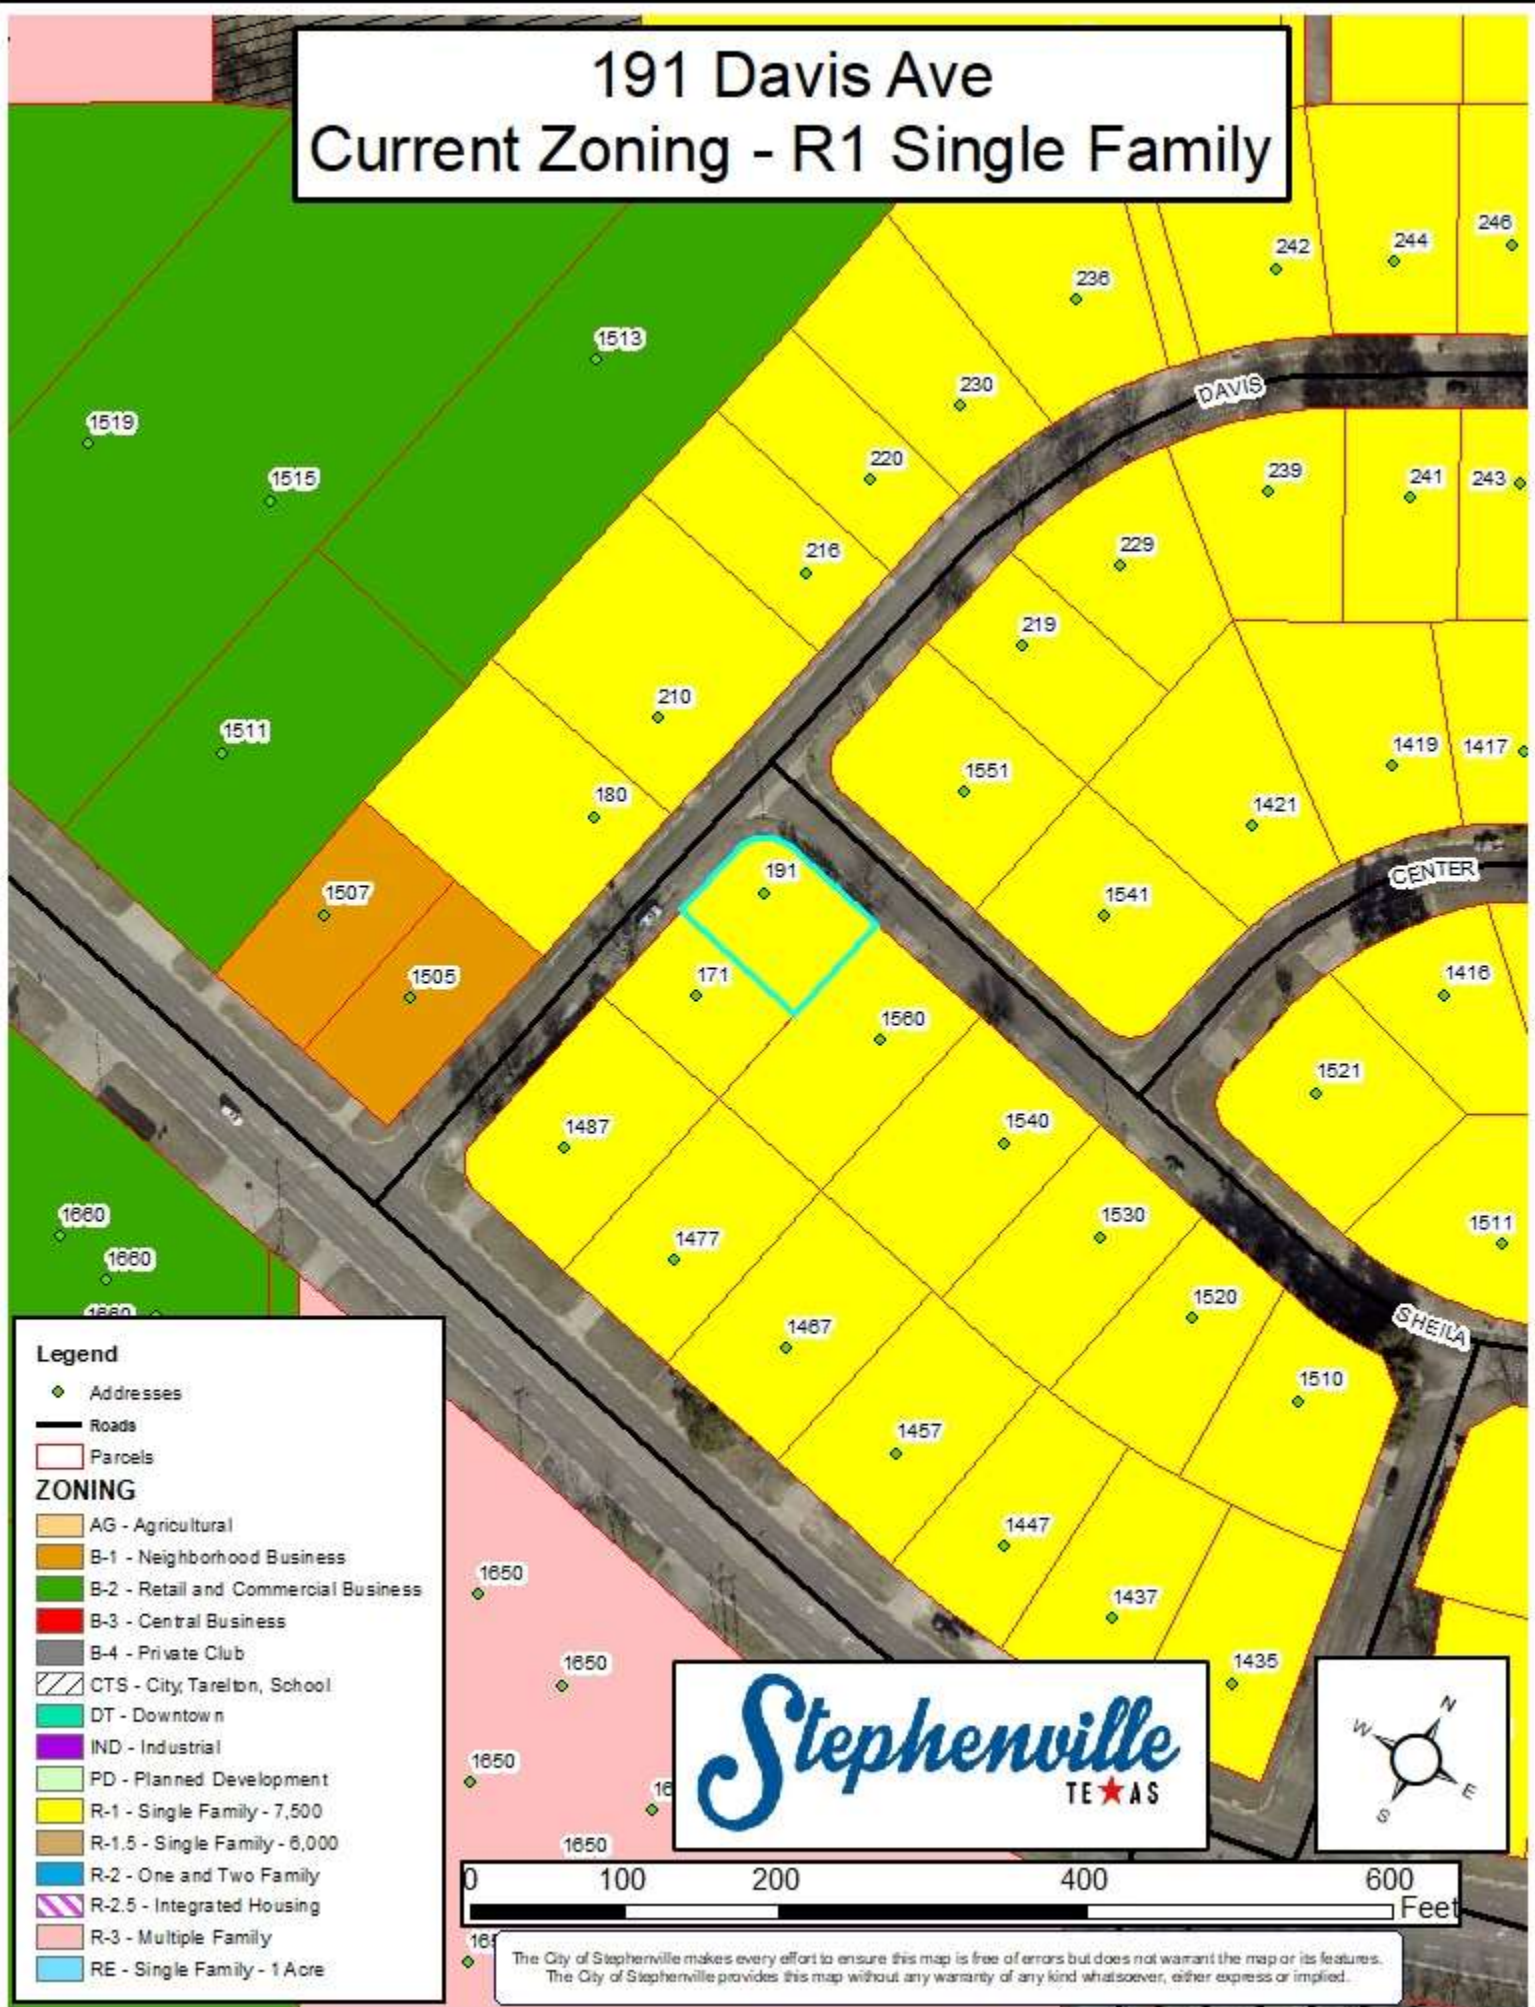

191 Davis Ave  
200 ft Buffer

### Legend

- ◆ Addresses
- Roads
- 200 ft Buffer
- ▭ Parcels

0 100 200 400 600 Feet

The City of Stephenville makes every effort to ensure this map is free of errors but does not warrant the map or its features. The City of Stephenville provides this map without any warranty of any kind whatsoever, either express or implied.

# 191 Davis Ave Current Zoning - R1 Single Family

### Legend

- ◆ Addresses
  - Roads
  - ▭ Parcels
- ZONING**
- AG - Agricultural
  - B-1 - Neighborhood Business
  - B-2 - Retail and Commercial Business
  - B-3 - Central Business
  - B-4 - Private Club
  - CTS - City, Tareyton, School
  - DT - Downtown
  - IND - Industrial
  - PD - Planned Development
  - R-1 - Single Family - 7,500
  - R-1.5 - Single Family - 6,000
  - R-2 - One and Two Family
  - R-2.5 - Integrated Housing
  - R-3 - Multiple Family
  - RE - Single Family - 1 Acre