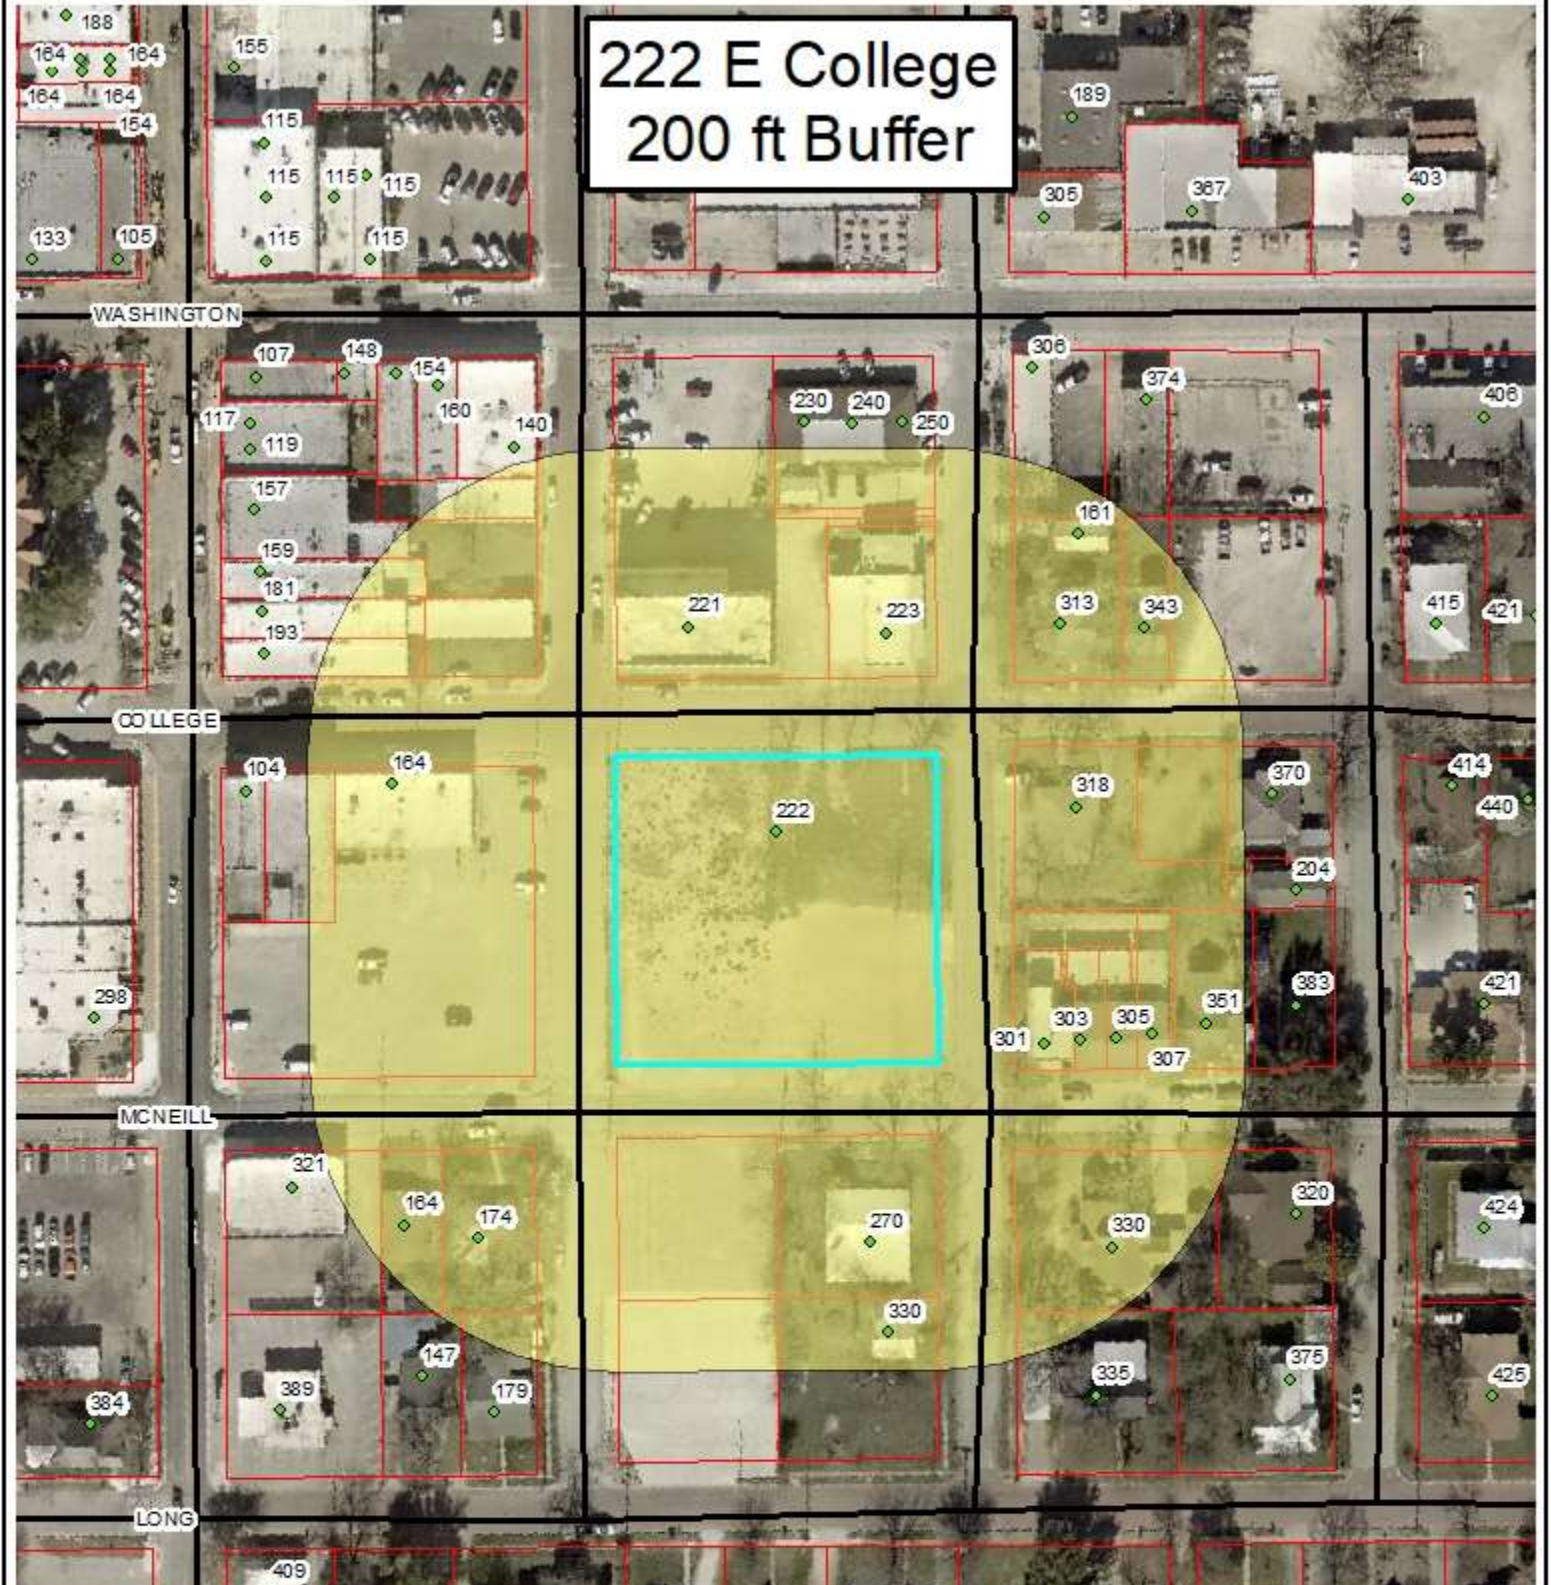

222 E College 200 ft Buffer

Legend

- ◆ Addresses
- Roads
- 200 ft Buffer
- Parcels

The City of Stephenville makes every effort to ensure this map is free of errors but does not warrant the map or its features. The City of Stephenville provides this map without any warranty of any kind whatsoever, either express or implied.

222 E College Current Zoning - DT Downtown

Legend

- ◆ Addresses
- Roads
- Parcels
- ZONING**
- AG - Agricultural
- B-1 - Neighborhood Business
- B-2 - Retail and Commercial Business
- B-3 - Central Business
- B-4 - Private Club
- CTS - City, Tareyton, School
- DT - Downtown
- IND - Industrial
- PD - Planned Development
- R-1 - Single Family - 7,500
- R-1.5 - Single Family - 6,000
- R-2 - One and Two Family
- R-2.5 - Integrated Housing
- R-3 - Multiple Family
- RE - Single Family - 1 Acre

222 E College Future Land Use - Downtown

Legend

- ◆ Addresses
- Roads
- ▭ Parcels
- Future Use**
- Ag/Open Space
- Office/Neighbor_Bus
- Commercial
- Cent Business Dist
- City/Tarleton/SISD
- Downtown
- Industrial
- Planned Development
- Single Family
- 1_2 Family
- Multi-F am/Resident
- Duplex/Townhome
- Manufact Homes