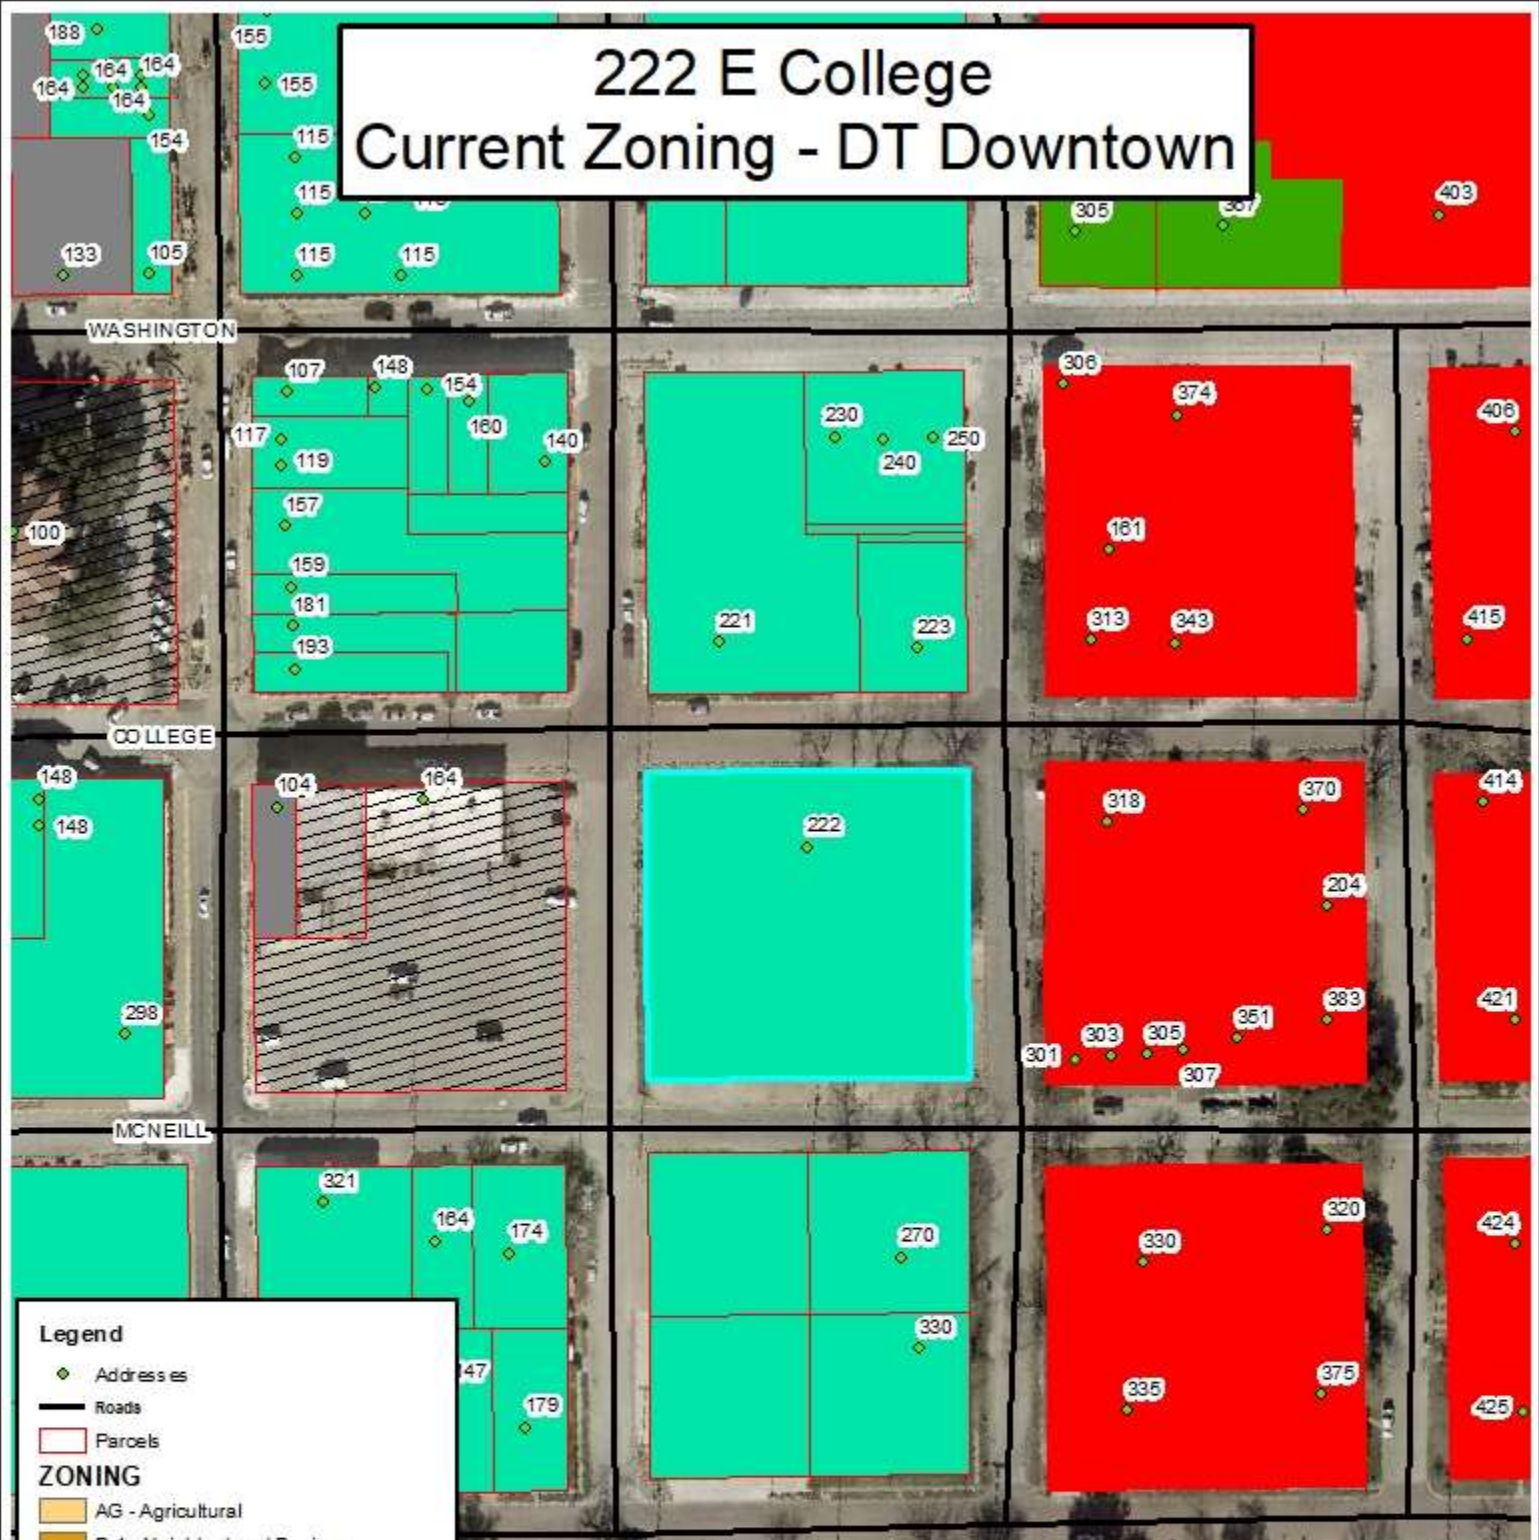

222 E College 200 ft Buffer

Legend

- ◆ Addresses
- Roads
- 200 ft Buffer
- Parcels

The City of Stephenville makes every effort to ensure this map is free of errors but does not warrant the map or its features. The City of Stephenville provides this map without any warranty of any kind whatsoever, either express or implied.

222 E College Current Zoning - DT Downtown

Legend

- ◆ Addresses
- Roads
- Parcels
- ZONING**
- AG - Agricultural
- B-1 - Neighborhood Business
- B-2 - Retail and Commercial Business
- B-3 - Central Business
- B-4 - Private Club
- CTS - City, Tareyton, School
- DT - Downtown
- IND - Industrial
- PD - Planned Development
- R-1 - Single Family - 7,500
- R-1.5 - Single Family - 6,000
- R-2 - One and Two Family
- R-2.5 - Integrated Housing
- R-3 - Multiple Family
- RE - Single Family - 1 Acre

222 E College Future Land Use - Downtown

Legend

- ◆ Addresses
- Roads
- ▭ Parcels
- Future Use**
- Ag/Open Space
- Office/Neighbor_Bus
- Commercial
- Cent Business Dist
- City/Tarleton/SISD
- Downtown
- Industrial
- Planned Development
- Single Family
- 1_2 Family
- Multi-F am/Resident
- Duplex/Townhome
- Manufact Homes