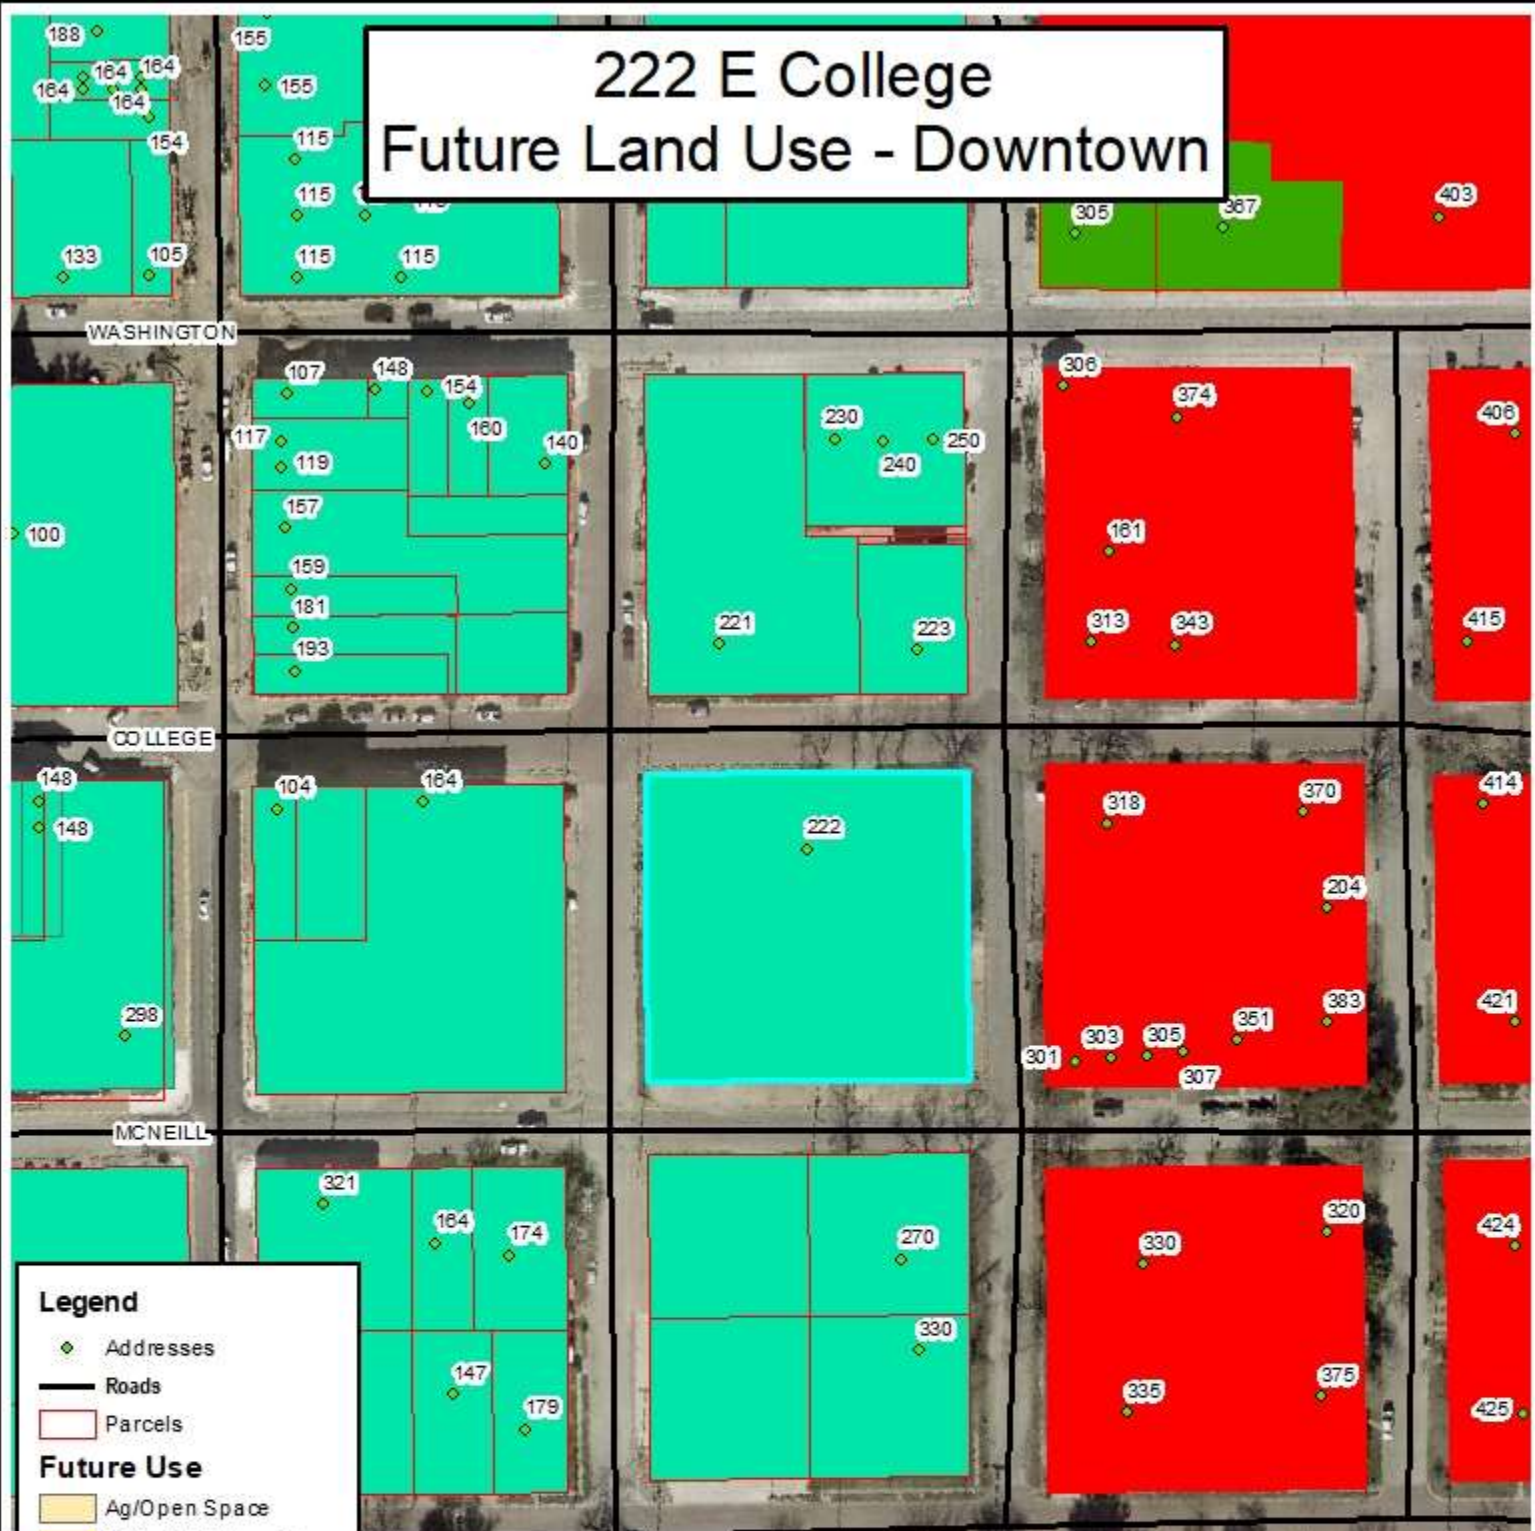

222 E College 200 ft Buffer

Legend

- ◆ Addresses
- Roads
- 200 ft Buffer
- Parcels

The City of Stephenville makes every effort to ensure this map is free of errors but does not warrant the map or its features. The City of Stephenville provides this map without any warranty of any kind whatsoever, either express or implied.

222 E College Current Zoning - DT Downtown

Legend

- ◆ Addresses
- Roads
- Parcels
- ZONING**
- AG - Agricultural
- B-1 - Neighborhood Business
- B-2 - Retail and Commercial Business
- B-3 - Central Business
- B-4 - Private Club
- CTS - City, Tareyton, School
- DT - Downtown
- IND - Industrial
- PD - Planned Development
- R-1 - Single Family - 7,500
- R-1.5 - Single Family - 6,000
- R-2 - One and Two Family
- R-2.5 - Integrated Housing
- R-3 - Multiple Family
- RE - Single Family - 1 Acre

222 E College Future Land Use - Downtown

Legend

- ◆ Addresses
- Roads
- ▭ Parcels
- Future Use**
- Ag/Open Space
- Office/Neighbor_Bus
- Commercial
- Cent Business Dist
- City/Tarleton/SISD
- Downtown
- Industrial
- Planned Development
- Single Family
- 1_2 Family
- Multi-F am/Resident
- Duplex/Townhome
- Manufact Homes