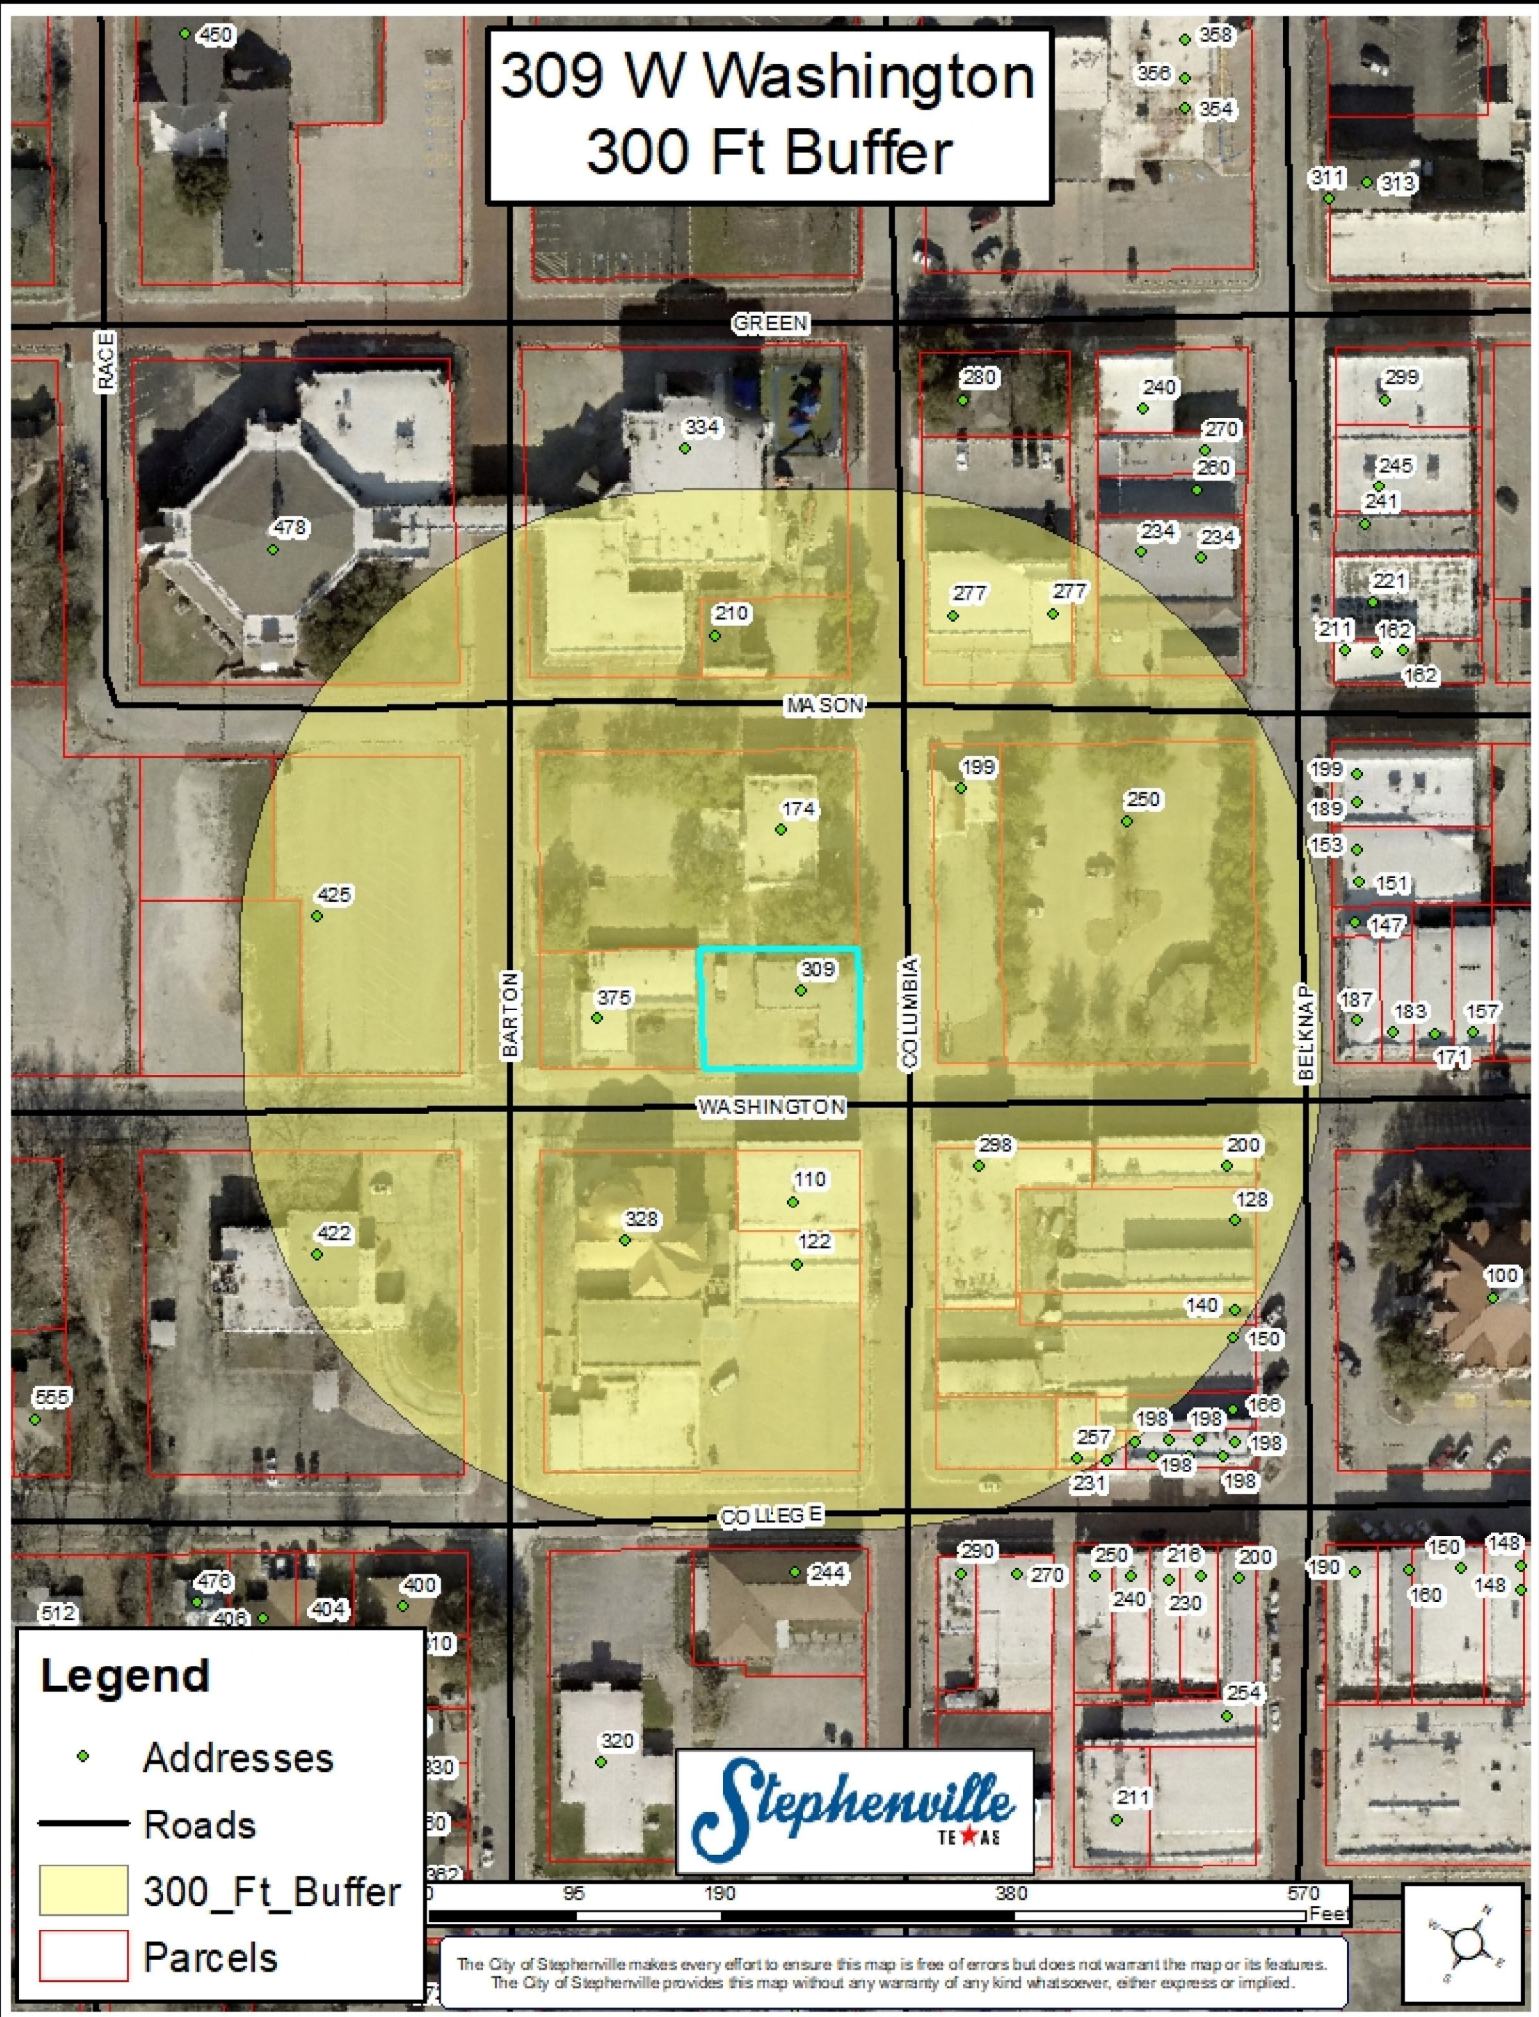

309 W Washington 300 Ft Buffer

Legend

- ◆ Addresses
- Roads
- 300_Ft_Buffer
- Parcels

95 190 380 570 Feet

The City of Stephenville makes every effort to ensure this map is free of errors but does not warrant the map or its features. The City of Stephenville provides this map without any warranty of any kind whatsoever, either express or implied.