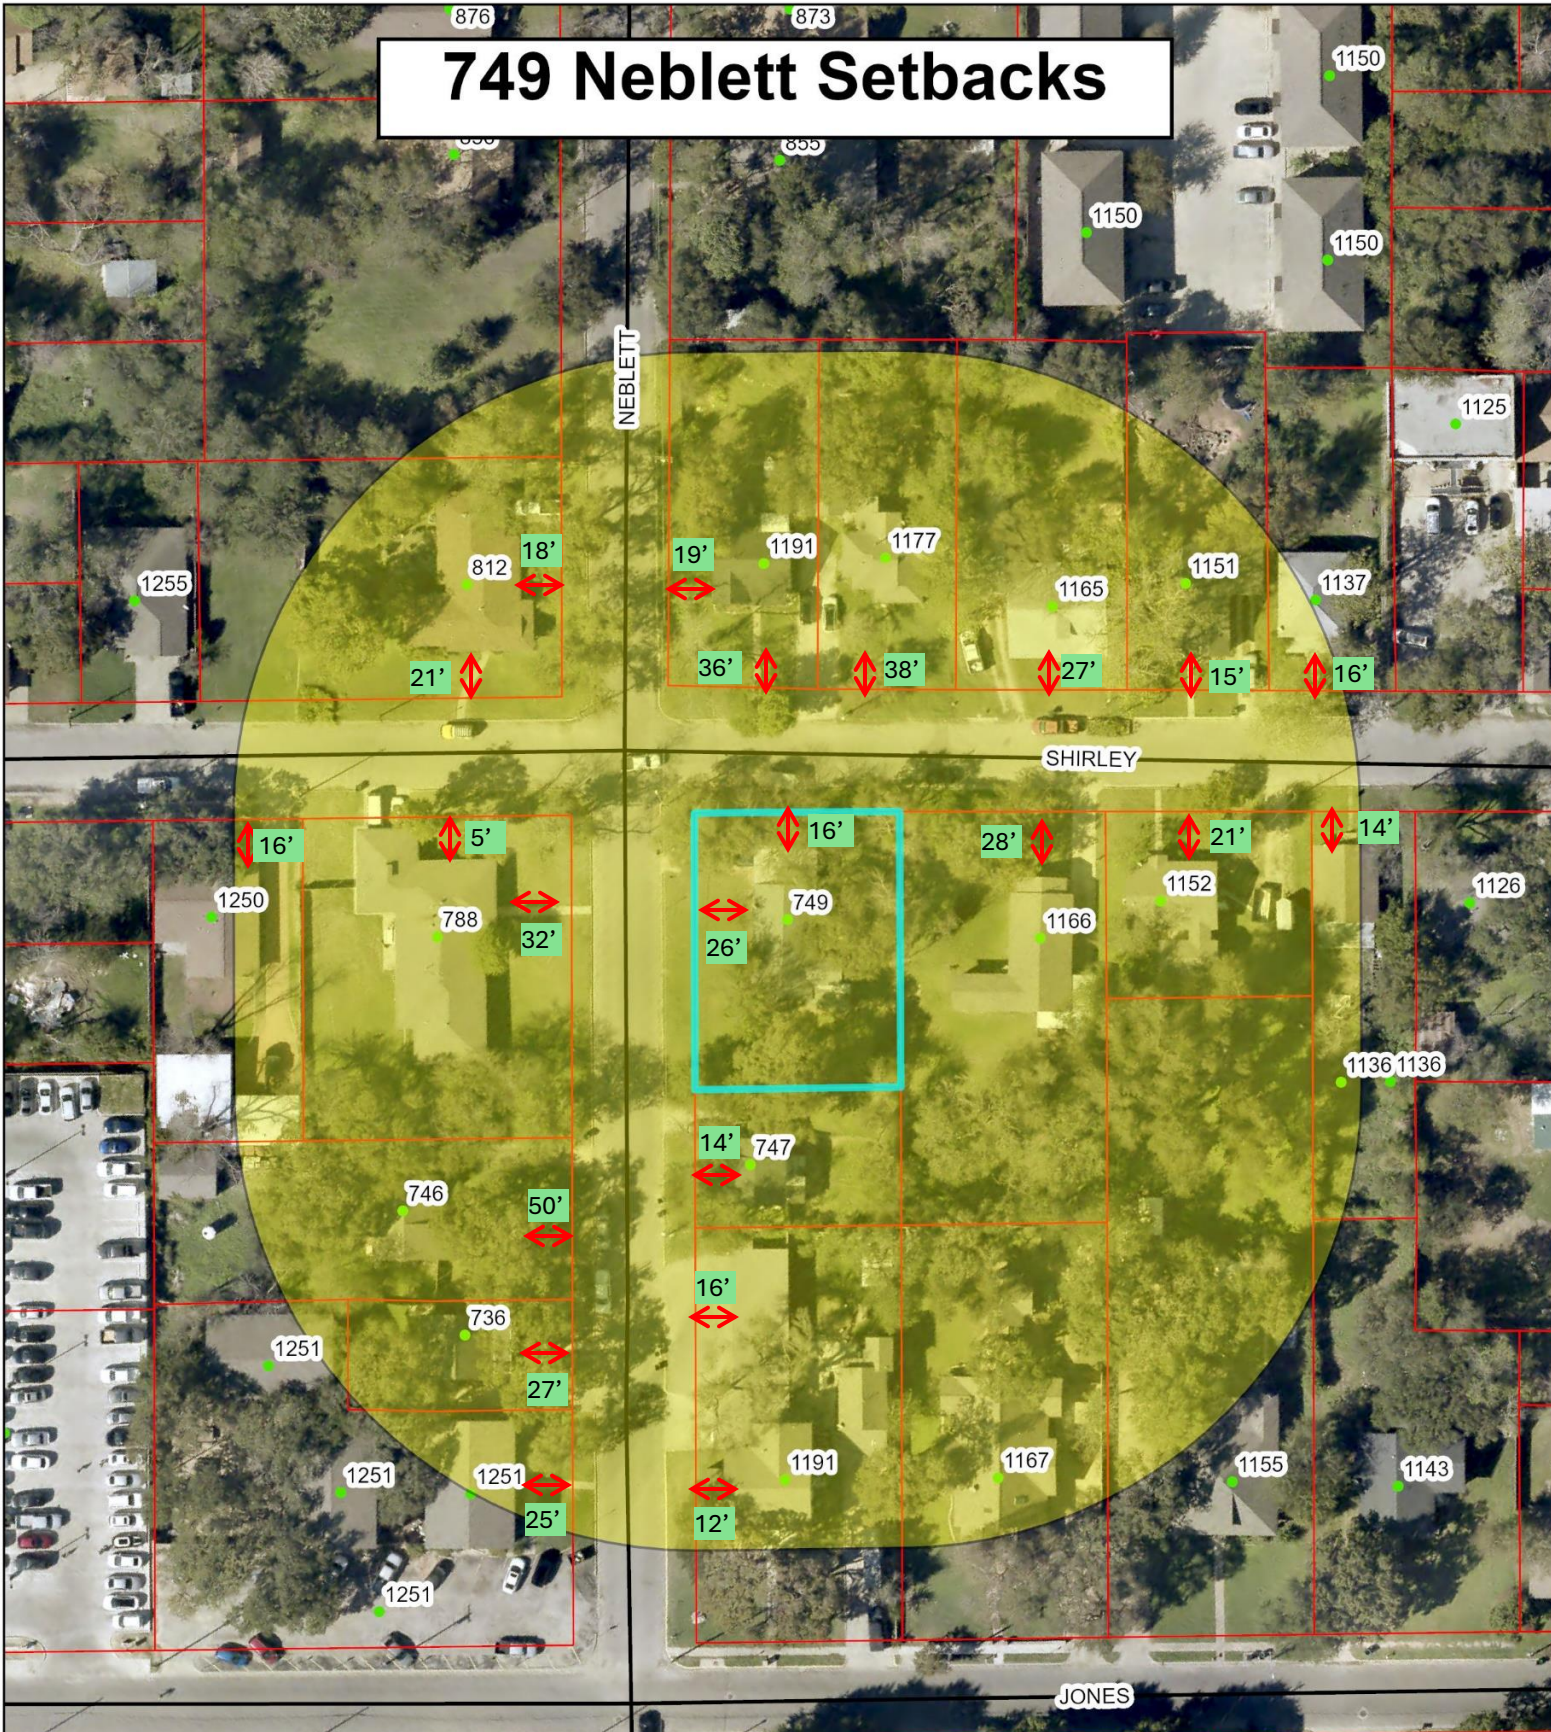

749 Neblett Setbacks

Legend

- Addresses
- Roads
- ▭ Parcels
- ▭ 200 Ft Buffer

The City of Stephenville makes every effort to ensure this map is free of errors, but does not warrant the map or its features. The City of Stephenville provides this map without any warranty of any kind whatsoever, either expressed or implied.