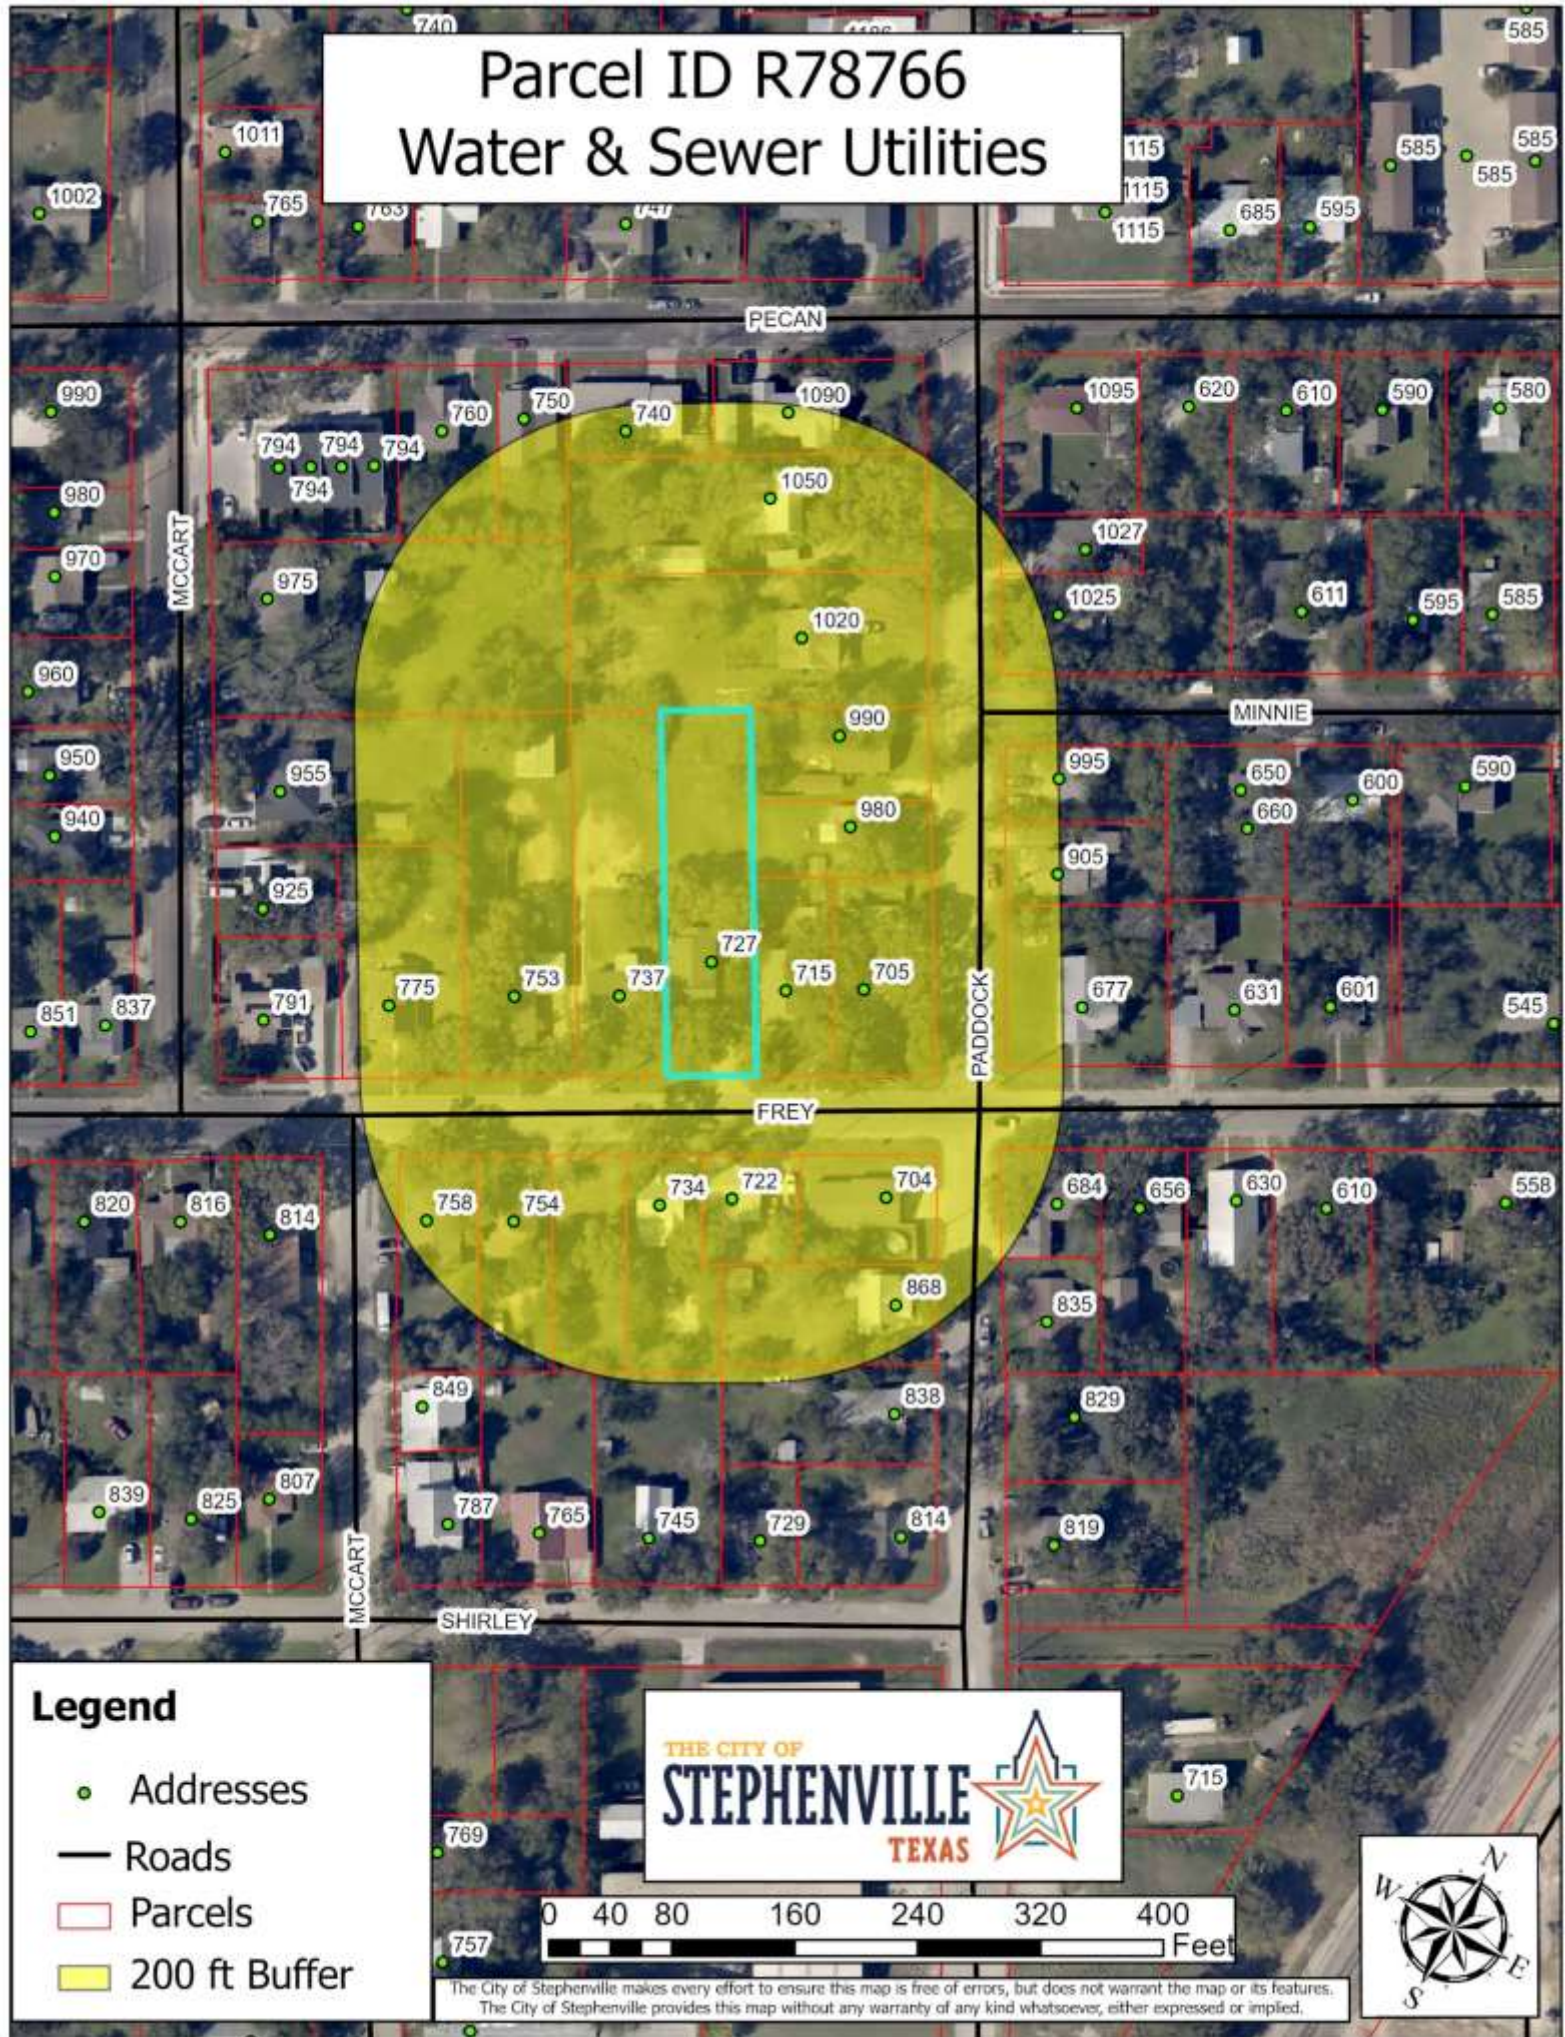

Parcel ID R78766 Water & Sewer Utilities

Legend

- Addresses
- Roads
- ▭ Parcels
- 200 ft Buffer

The City of Stephenville makes every effort to ensure this map is free of errors, but does not warrant the map or its features. The City of Stephenville provides this map without any warranty of any kind whatsoever, either expressed or implied.

Parcel ID R78766

Current Zoning - R1 Single Family

Parcel ID R78766

Future Land Use - Complete Neighborhood

- Legend**
- Addresses
 - Roads
 - Parcels
 - LandUse
 - Community Core
 - Complete Neighborhood
 - Open Space/Hazard
 - Rural
 - Special District
 - Town Center Mixed Use