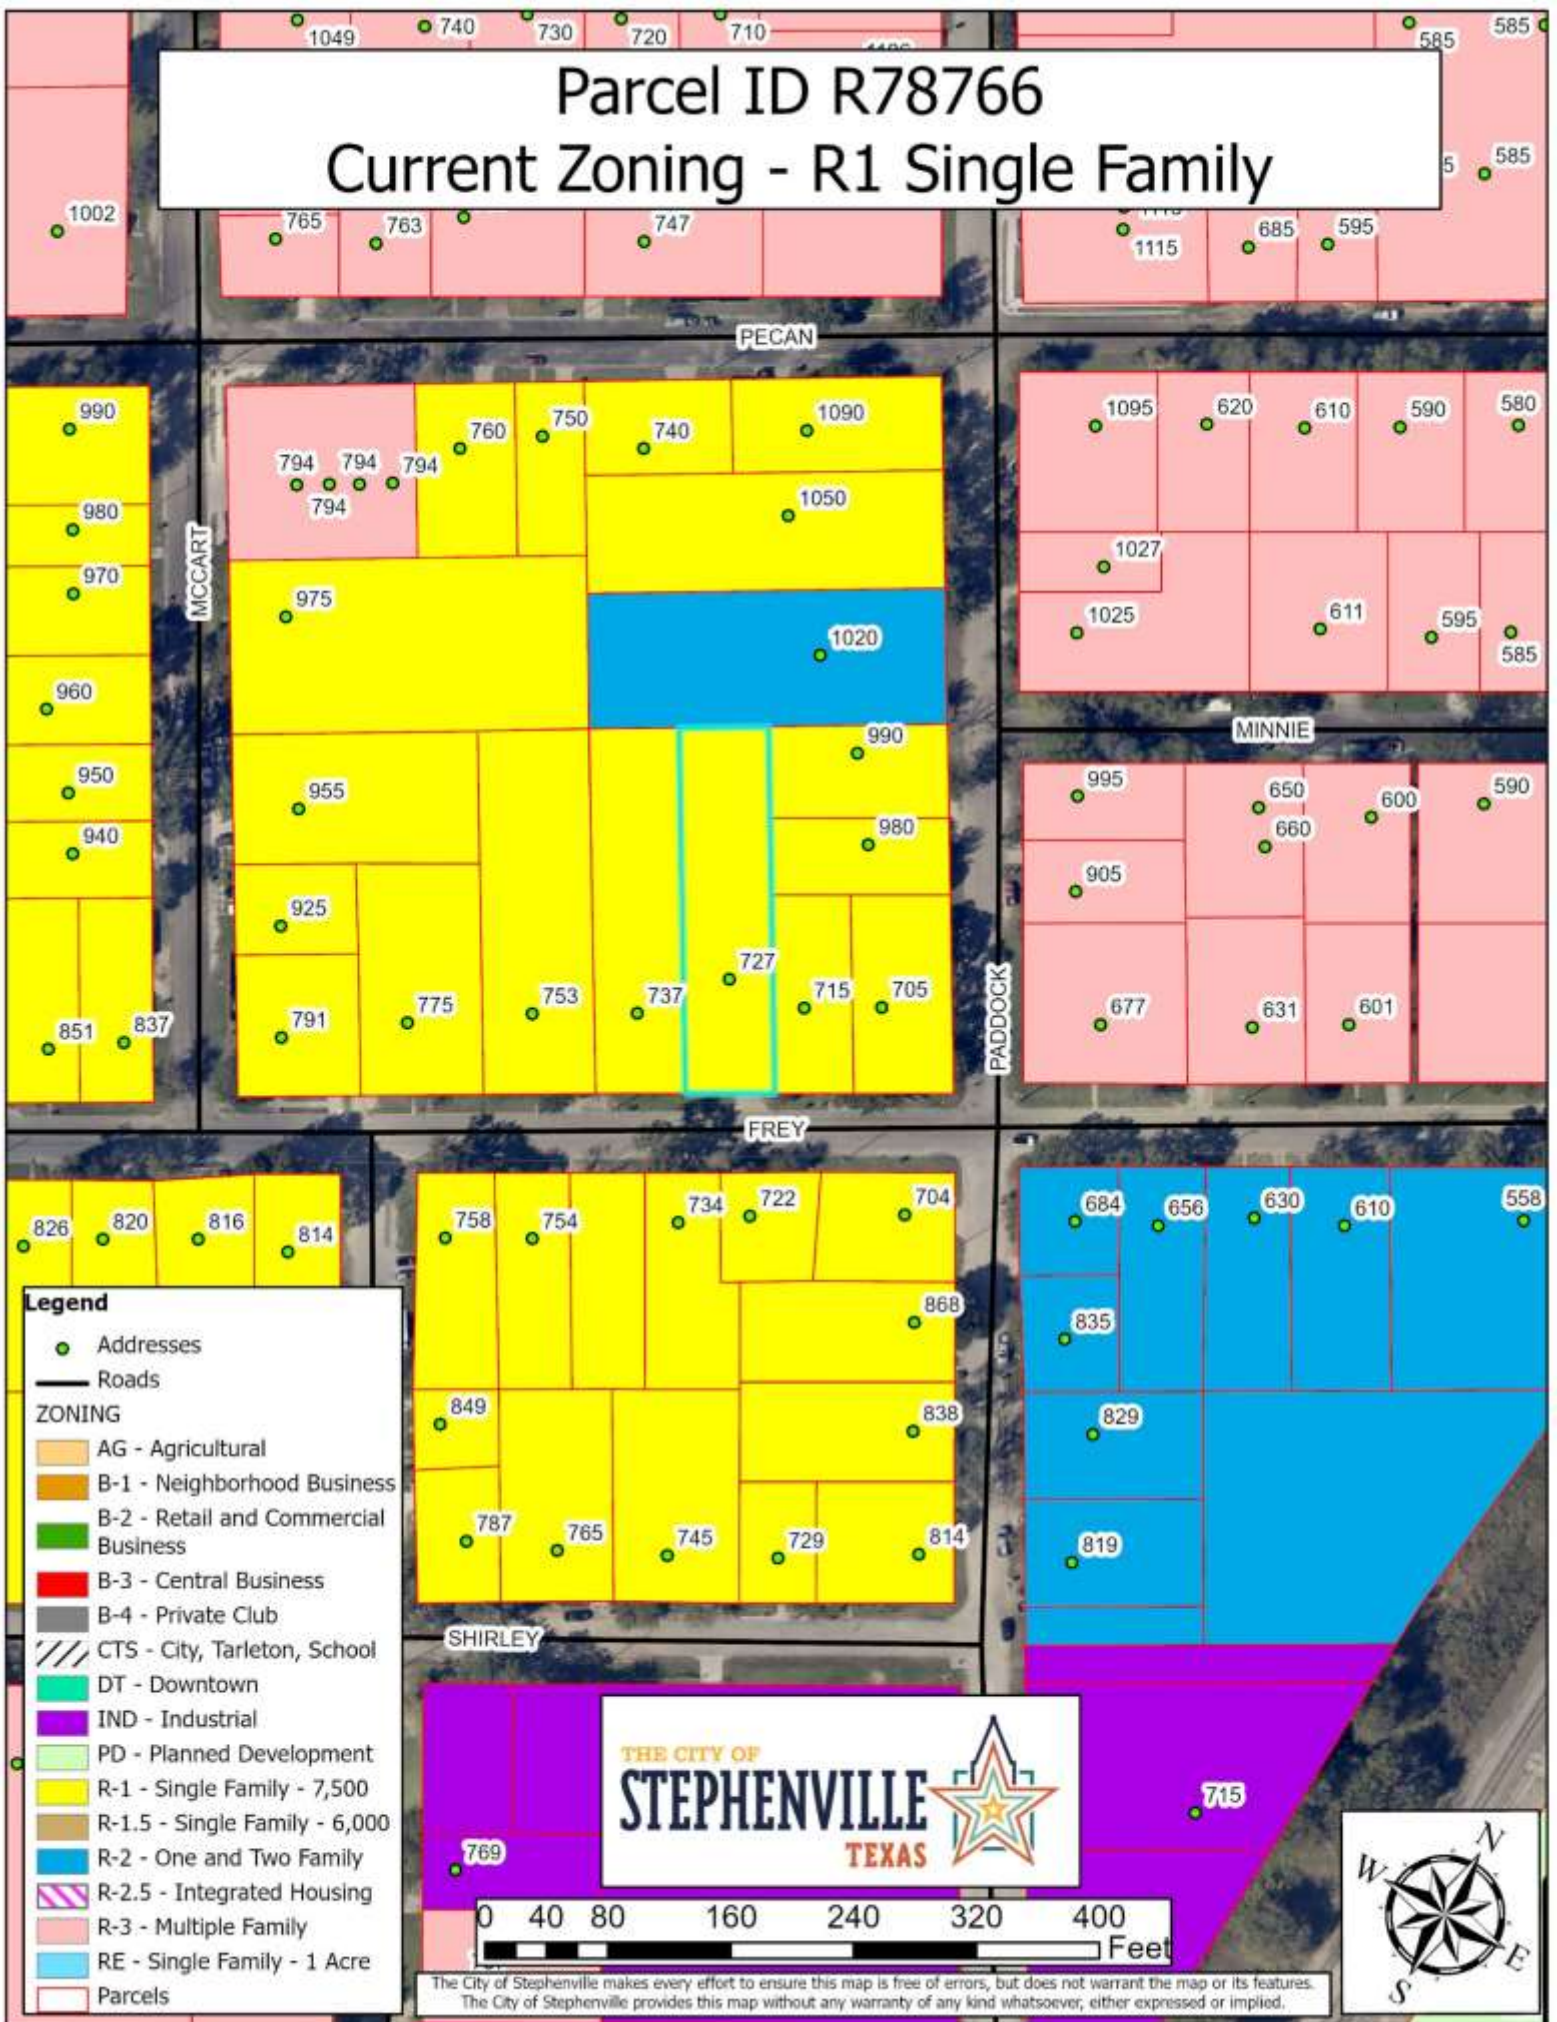

Parcel ID R78766 Water & Sewer Utilities

Legend

- Addresses
- Roads
- ▭ Parcels
- 200 ft Buffer

The City of Stephenville makes every effort to ensure this map is free of errors, but does not warrant the map or its features. The City of Stephenville provides this map without any warranty of any kind whatsoever, either expressed or implied.

Parcel ID R78766

Current Zoning - R1 Single Family

Parcel ID R78766

Future Land Use - Complete Neighborhood

- Legend**
- Addresses
 - Roads
 - Parcels
 - LandUse
 - Community Core
 - Complete Neighborhood
 - Open Space/Hazard
 - Rural
 - Special District
 - Town Center Mixed Use