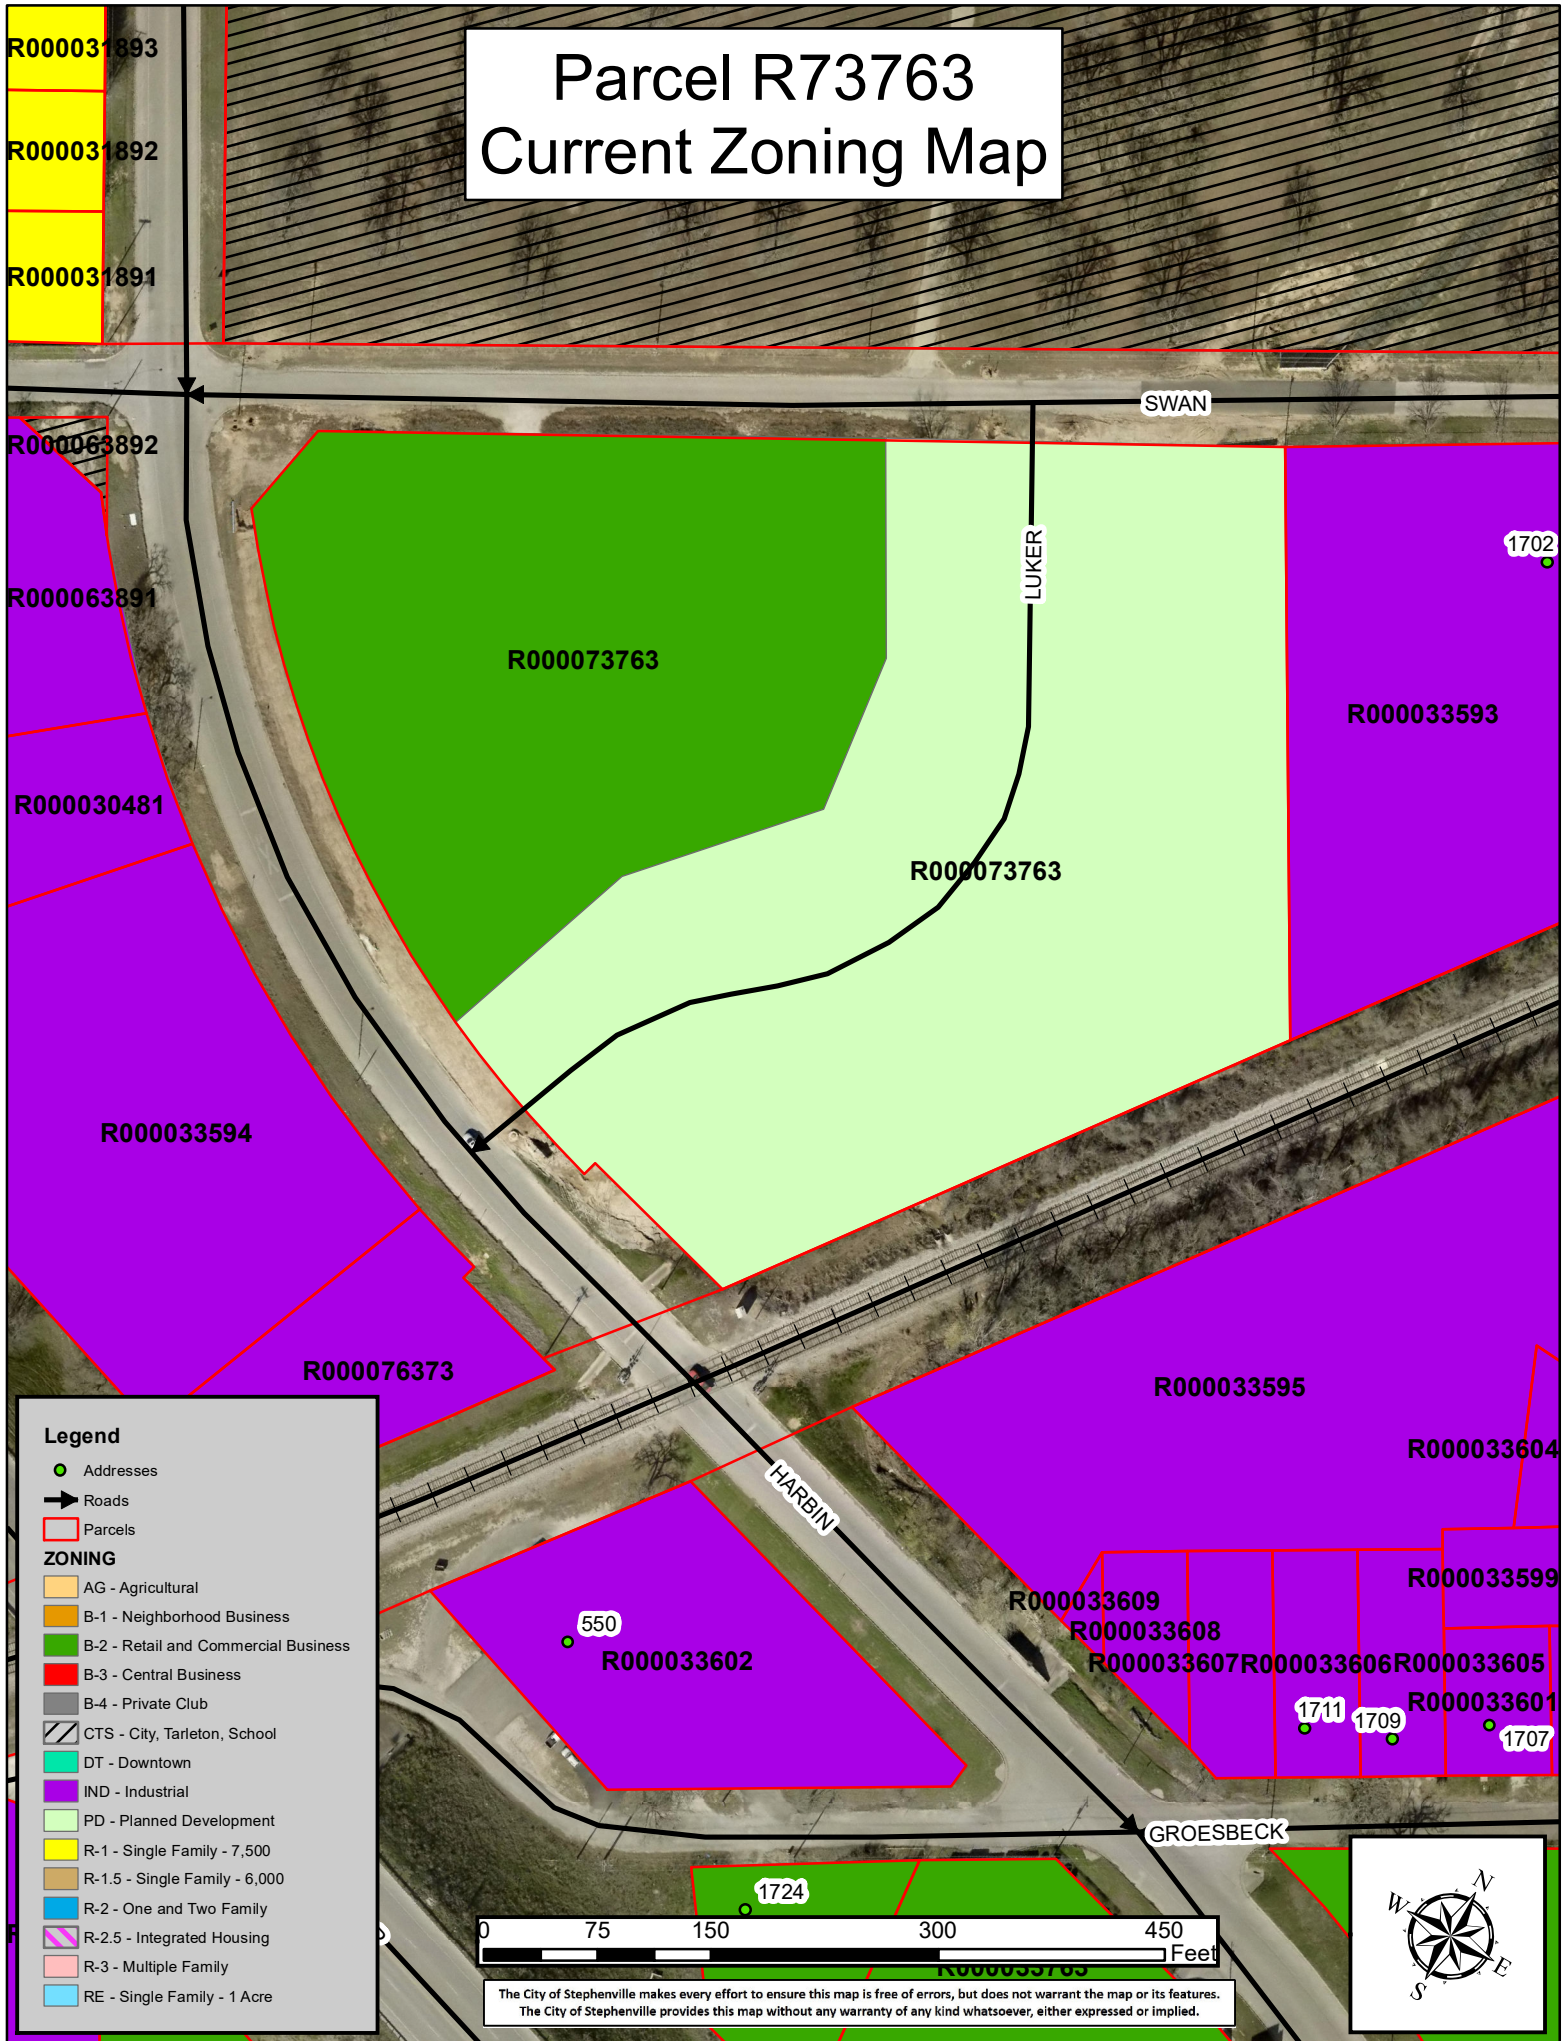

Parcel R73763 Current Zoning Map

R000031893
R000031892
R000031891

R000063892
R000063891
R000030481

R000033594
R000076373

Legend

- Addresses
- Roads
- Parcels

ZONING

- AG - Agricultural
- B-1 - Neighborhood Business
- B-2 - Retail and Commercial Business
- B-3 - Central Business
- B-4 - Private Club
- CTS - City, Tarleton, School
- DT - Downtown
- IND - Industrial
- PD - Planned Development
- R-1 - Single Family - 7,500
- R-1.5 - Single Family - 6,000
- R-2 - One and Two Family
- R-2.5 - Integrated Housing
- R-3 - Multiple Family
- RE - Single Family - 1 Acre