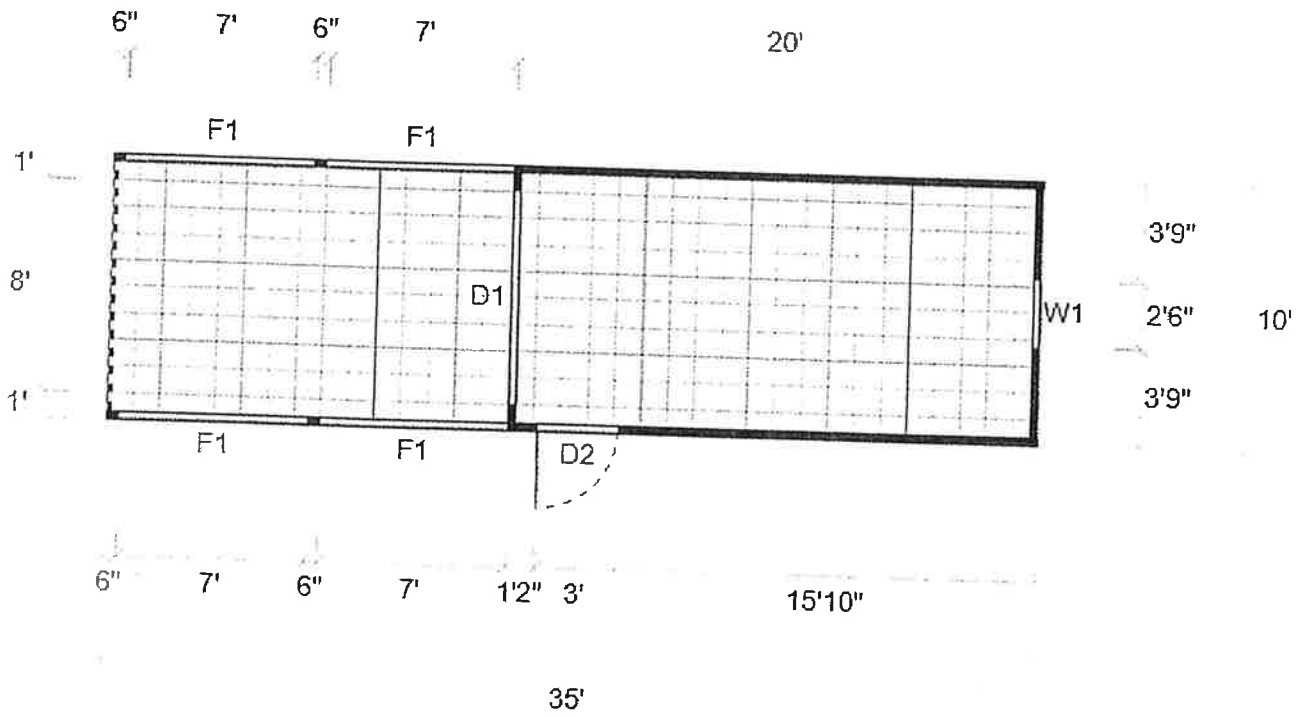

FRONT

BACK

RIGHT SIDE

1" = 1ft

SYMBOL LEGEND	
	D1 8' x 7' Rollup Door
	F1 Sidewall - Custom Size
	Closed Wall
	W1 30W x 30H Plain
	D2 Walk-in Door (36" x 80")
	Open Wall

Left Side

Right Side

Back