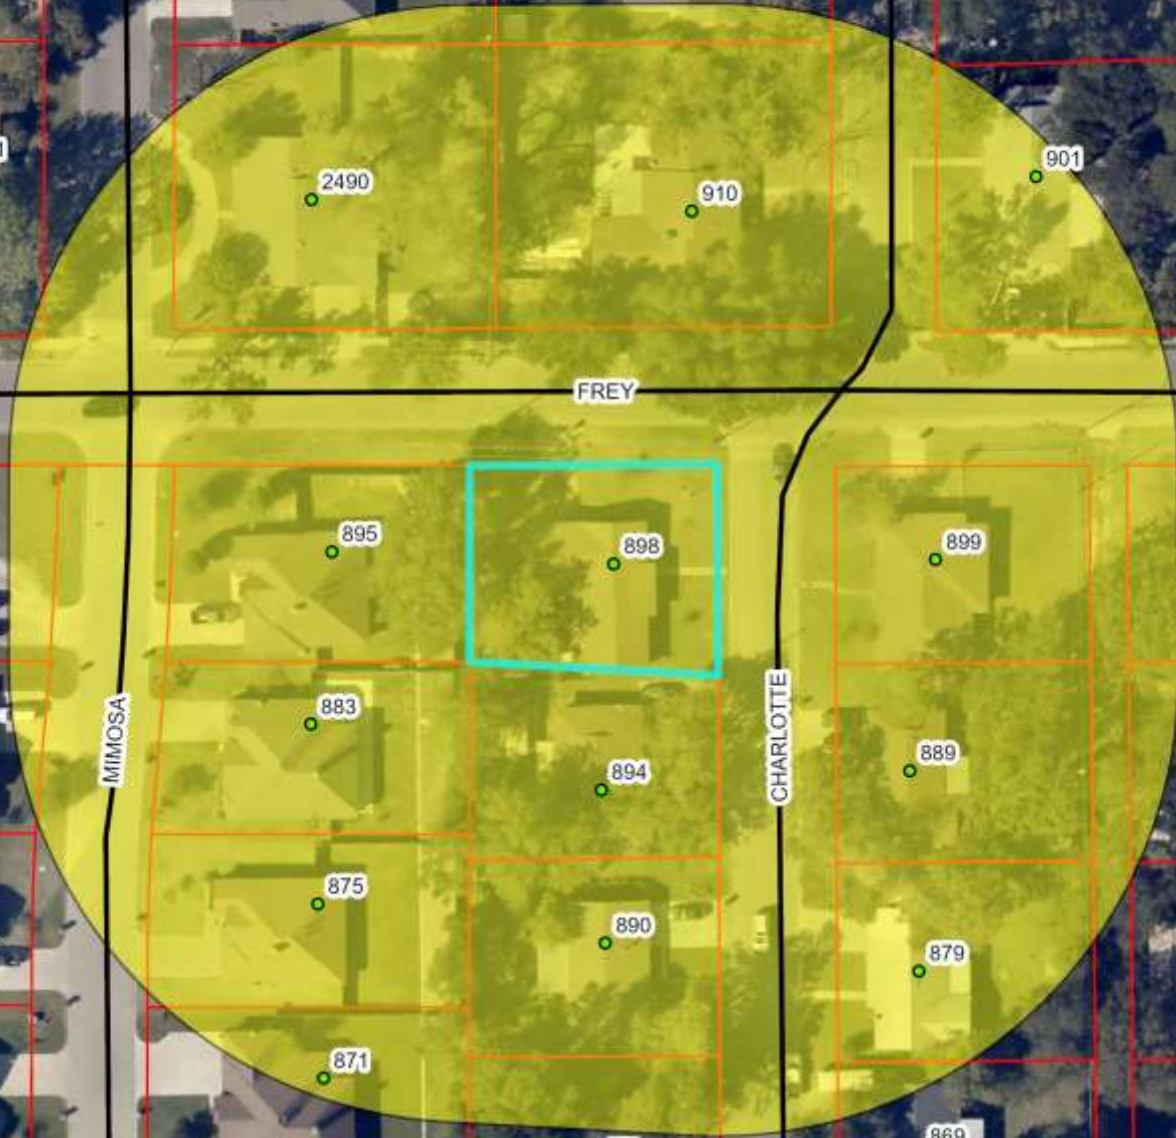

Parcel ID R32011 200 Ft Buffer

Legend

- Addresses
- Roads
- ▭ Parcels
- 200 Ft Buffer

The City of Stephenville makes every effort to ensure this map is free of errors, but does not warrant the map or its features. The City of Stephenville provides this map without any warranty of any kind whatsoever, either expressed or implied.

Parcel ID R32011

Current Zoning - R1 Single Family

Legend

- Addresses
 - Roads
 - Parcels
- ZONING
- AG - Agricultural
 - B-1 - Neighborhood Business
 - B-2 - Retail and Commercial Business
 - B-3 - Central Business
 - B-4 - Private Club
 - CTS - City, Tarleton, School
 - DT - Downtown
 - IND - Industrial
 - PD - Planned Development
 - R-1 - Single Family - 7,500
 - R-1.5 - Single Family - 6,000
 - R-2 - One and Two Family
 - R-2.5 - Integrated Housing
 - R-3 - Multiple Family
 - RE - Single Family - 1 Acre

Parcel ID R32011 Future Land Use - Single Family

Legend

- Addresses
- Roads
- Land Use
- Ag/Open Space
- Office/Neighbor_Bus
- Commercial
- Cent Business Dist
- City/Tarleton/SISD
- Downtown
- Industrial
- Planned Development
- Single Family
- 1_2 Family
- Multi-Fam/Resident
- Duplex/Townhome
- Manufact Homes
- Parcels

Parcel ID R32011 Water & Sewer Utilities

Legend

- Addresses
- Roads
- Sewer Lines
- Water Lines
- Parcels

0 25 50 100 150 200 250 Feet

The City of Stephenville makes every effort to ensure this map is free of errors, but does not warrant the map or its features. The City of Stephenville provides this map without any warranty of any kind whatsoever, either expressed or implied.