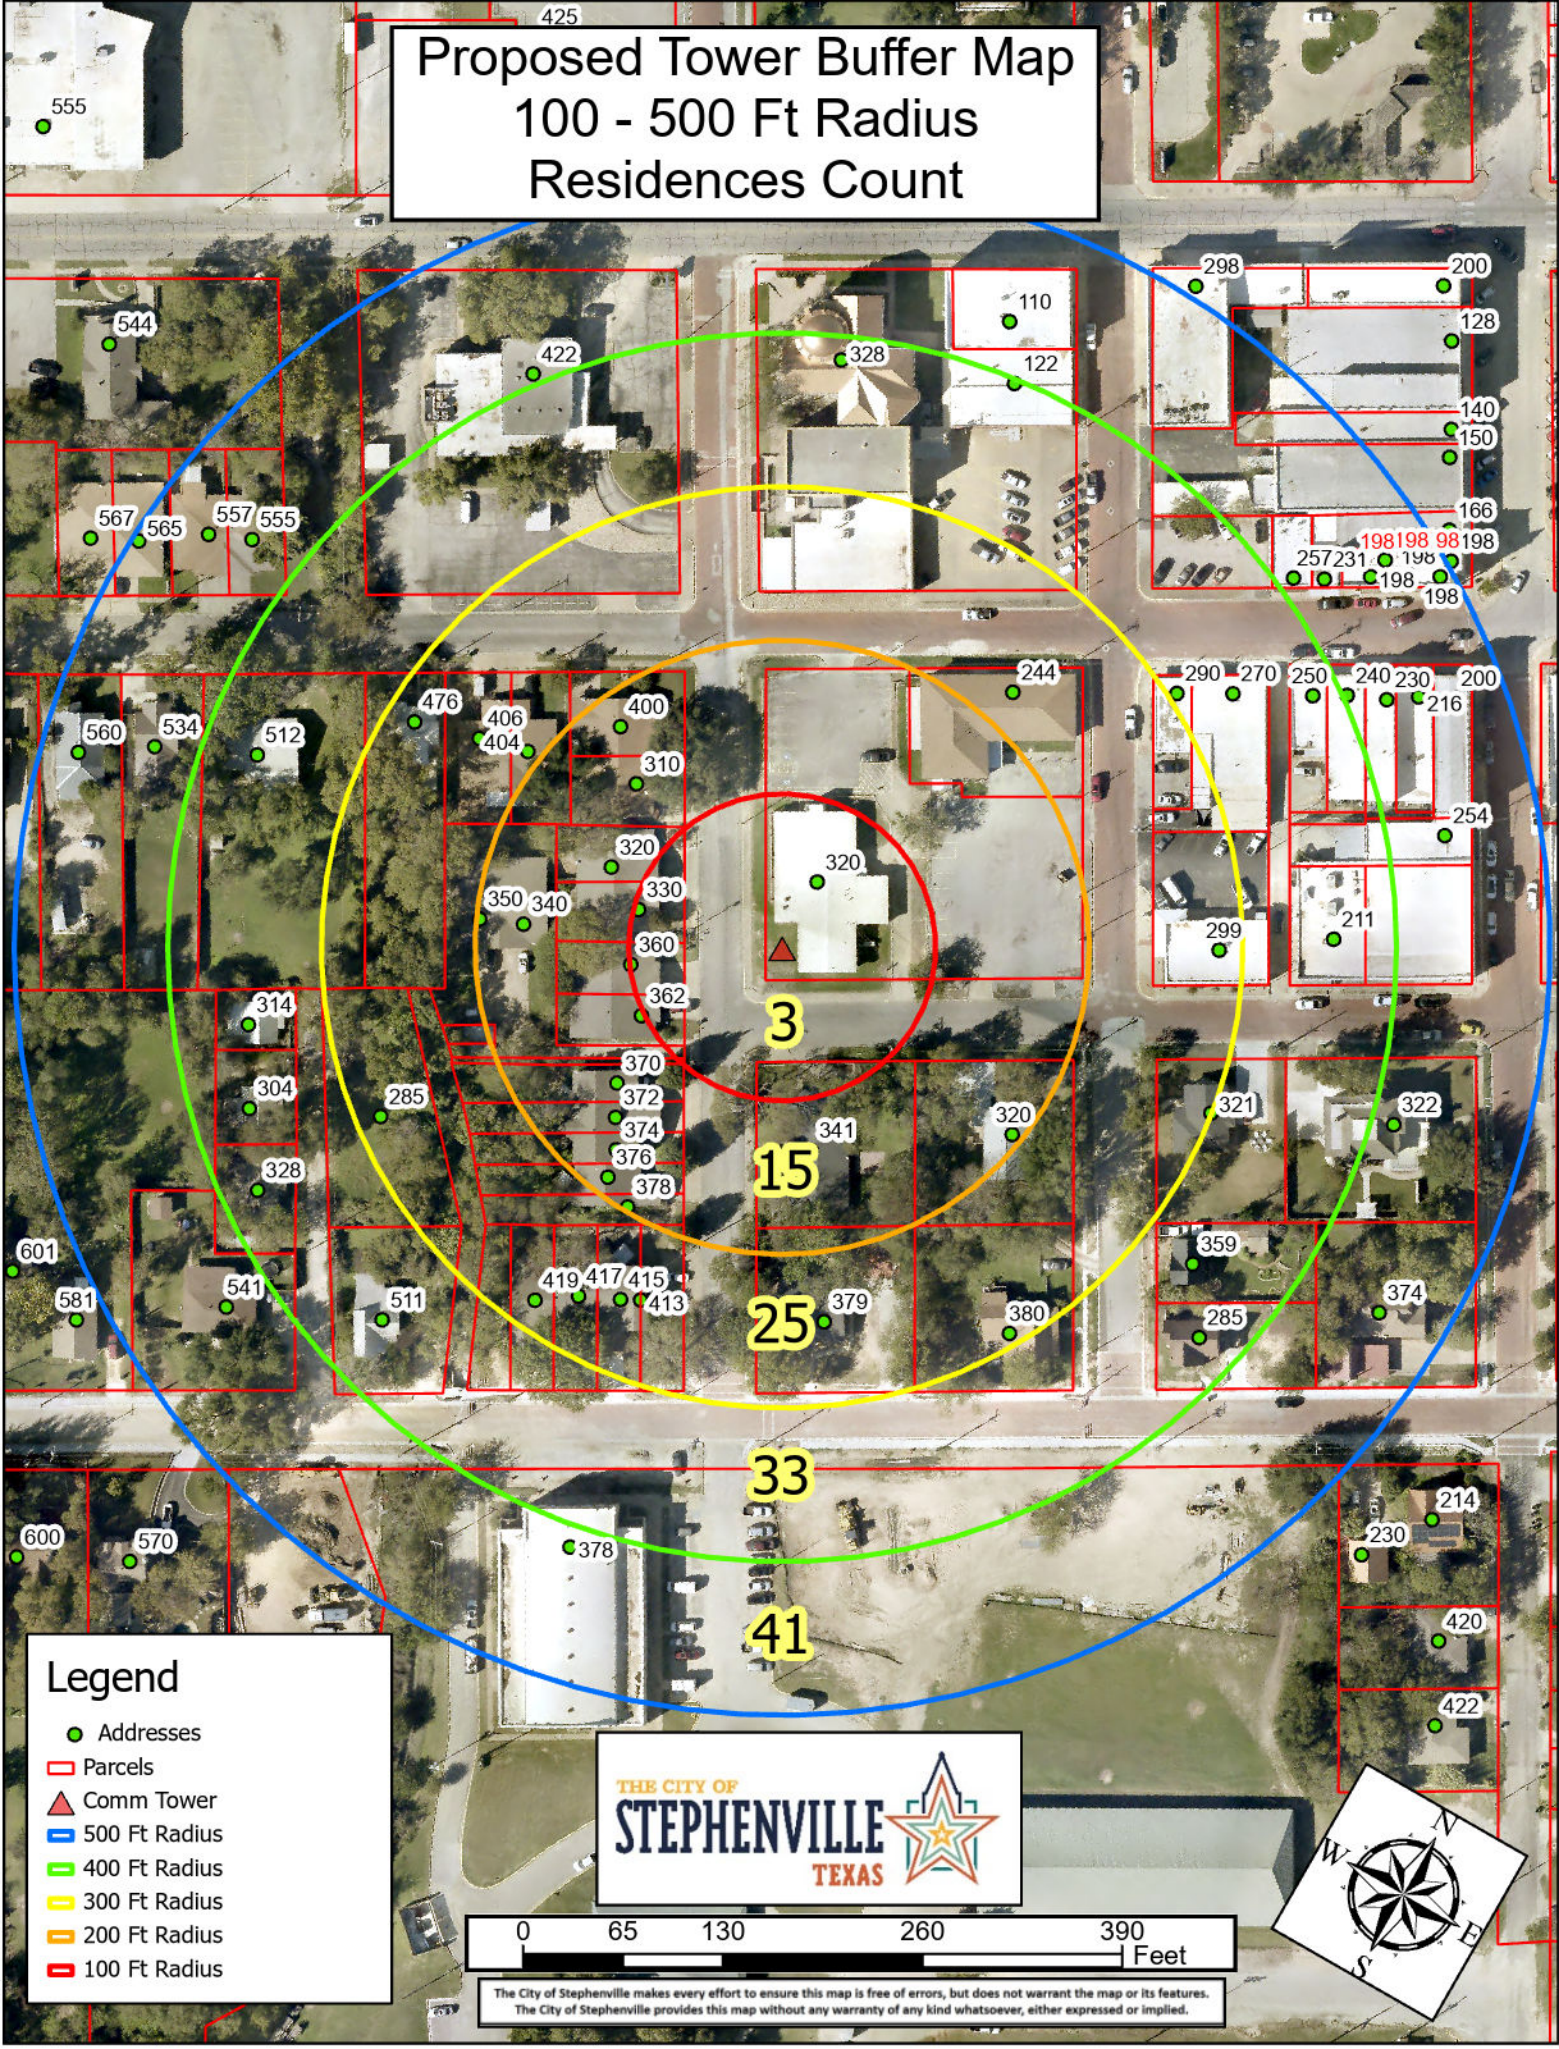

Proposed Tower Buffer Map 100 - 500 Ft Radius Residences Count

Legend

- Addresses
- Parcels
- ▲ Comm Tower
- 500 Ft Radius
- 400 Ft Radius
- 300 Ft Radius
- 200 Ft Radius
- 100 Ft Radius

The City of Stephenville makes every effort to ensure this map is free of errors, but does not warrant the map or its features. The City of Stephenville provides this map without any warranty of any kind whatsoever, either expressed or implied.