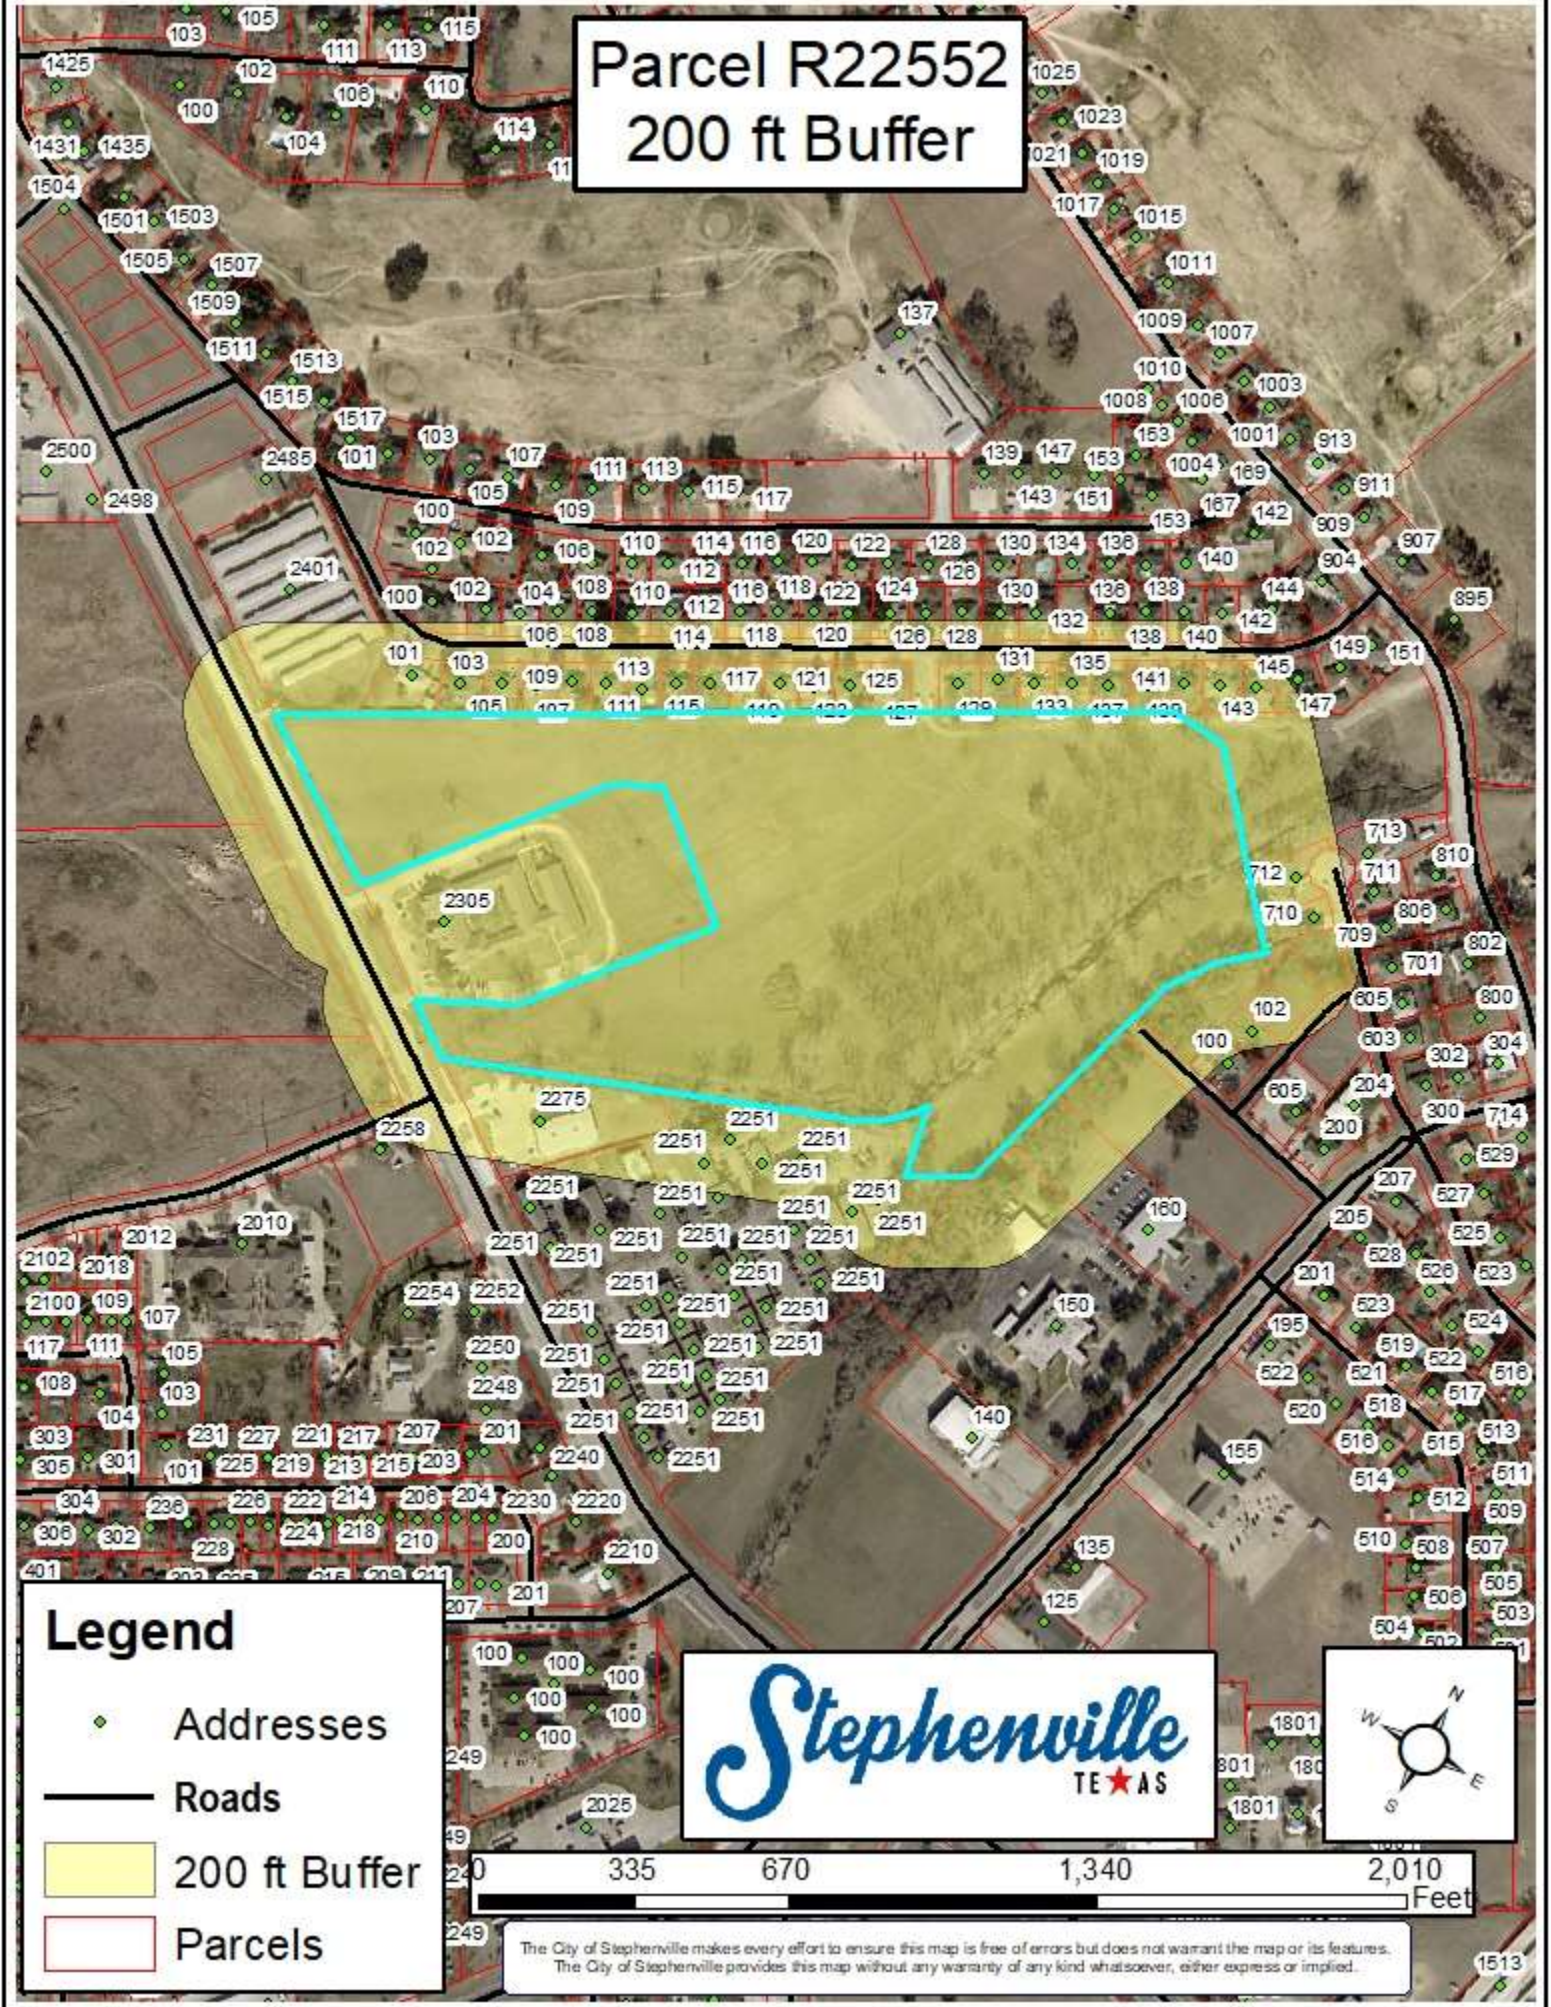

Parcel R22552 200 ft Buffer

Legend

- ◆ Addresses
- Roads
- 200 ft Buffer
- Parcels

0 335 670 1,340 2,010 Feet

The City of Stephenville makes every effort to ensure this map is free of errors but does not warrant the map or its features. The City of Stephenville provides this map without any warranty of any kind whatsoever, either express or implied.

1513

Parcel R22552

Current Zoning - R1 Single Family

Legend

- ◆ Addresses
- Roads
- Parcels

ZONING

- AG - Agricultural
- B-1 - Neighborhood Business
- B-2 - Retail and Commercial Business
- B-3 - Central Business
- B-4 - Private Club
- CTS - City, Tareyton, School
- DT - Downtown
- IND - Industrial
- PD - Planned Development
- R-1 - Single Family - 7,500
- R-1.5 - Single Family - 6,000
- R-2 - One and Two Family
- R-2.5 - Integrated Housing
- R-3 - Multiple Family
- RE - Single Family - 1 Acre

Parcel R22552

Future Land Use - Single Family

Legend

- ◆ Addresses
 - Roads
 - ▭ Parcels
- ### Future Use
- ▭ Ag/Open Space
 - ▭ Office/Neighbor_Bus
 - ▭ Commercial
 - ▭ Cent Business Dist
 - ▭ City/Tarleton/SISD
 - ▭ Downtown
 - ▭ Industrial
 - ▭ Planned Development
 - ▭ Single Family
 - ▭ 1_2 Family
 - ▭ Multi-Fam/Resident
 - ▭ Duplex/Townhome
 - ▭ Manufact Homes