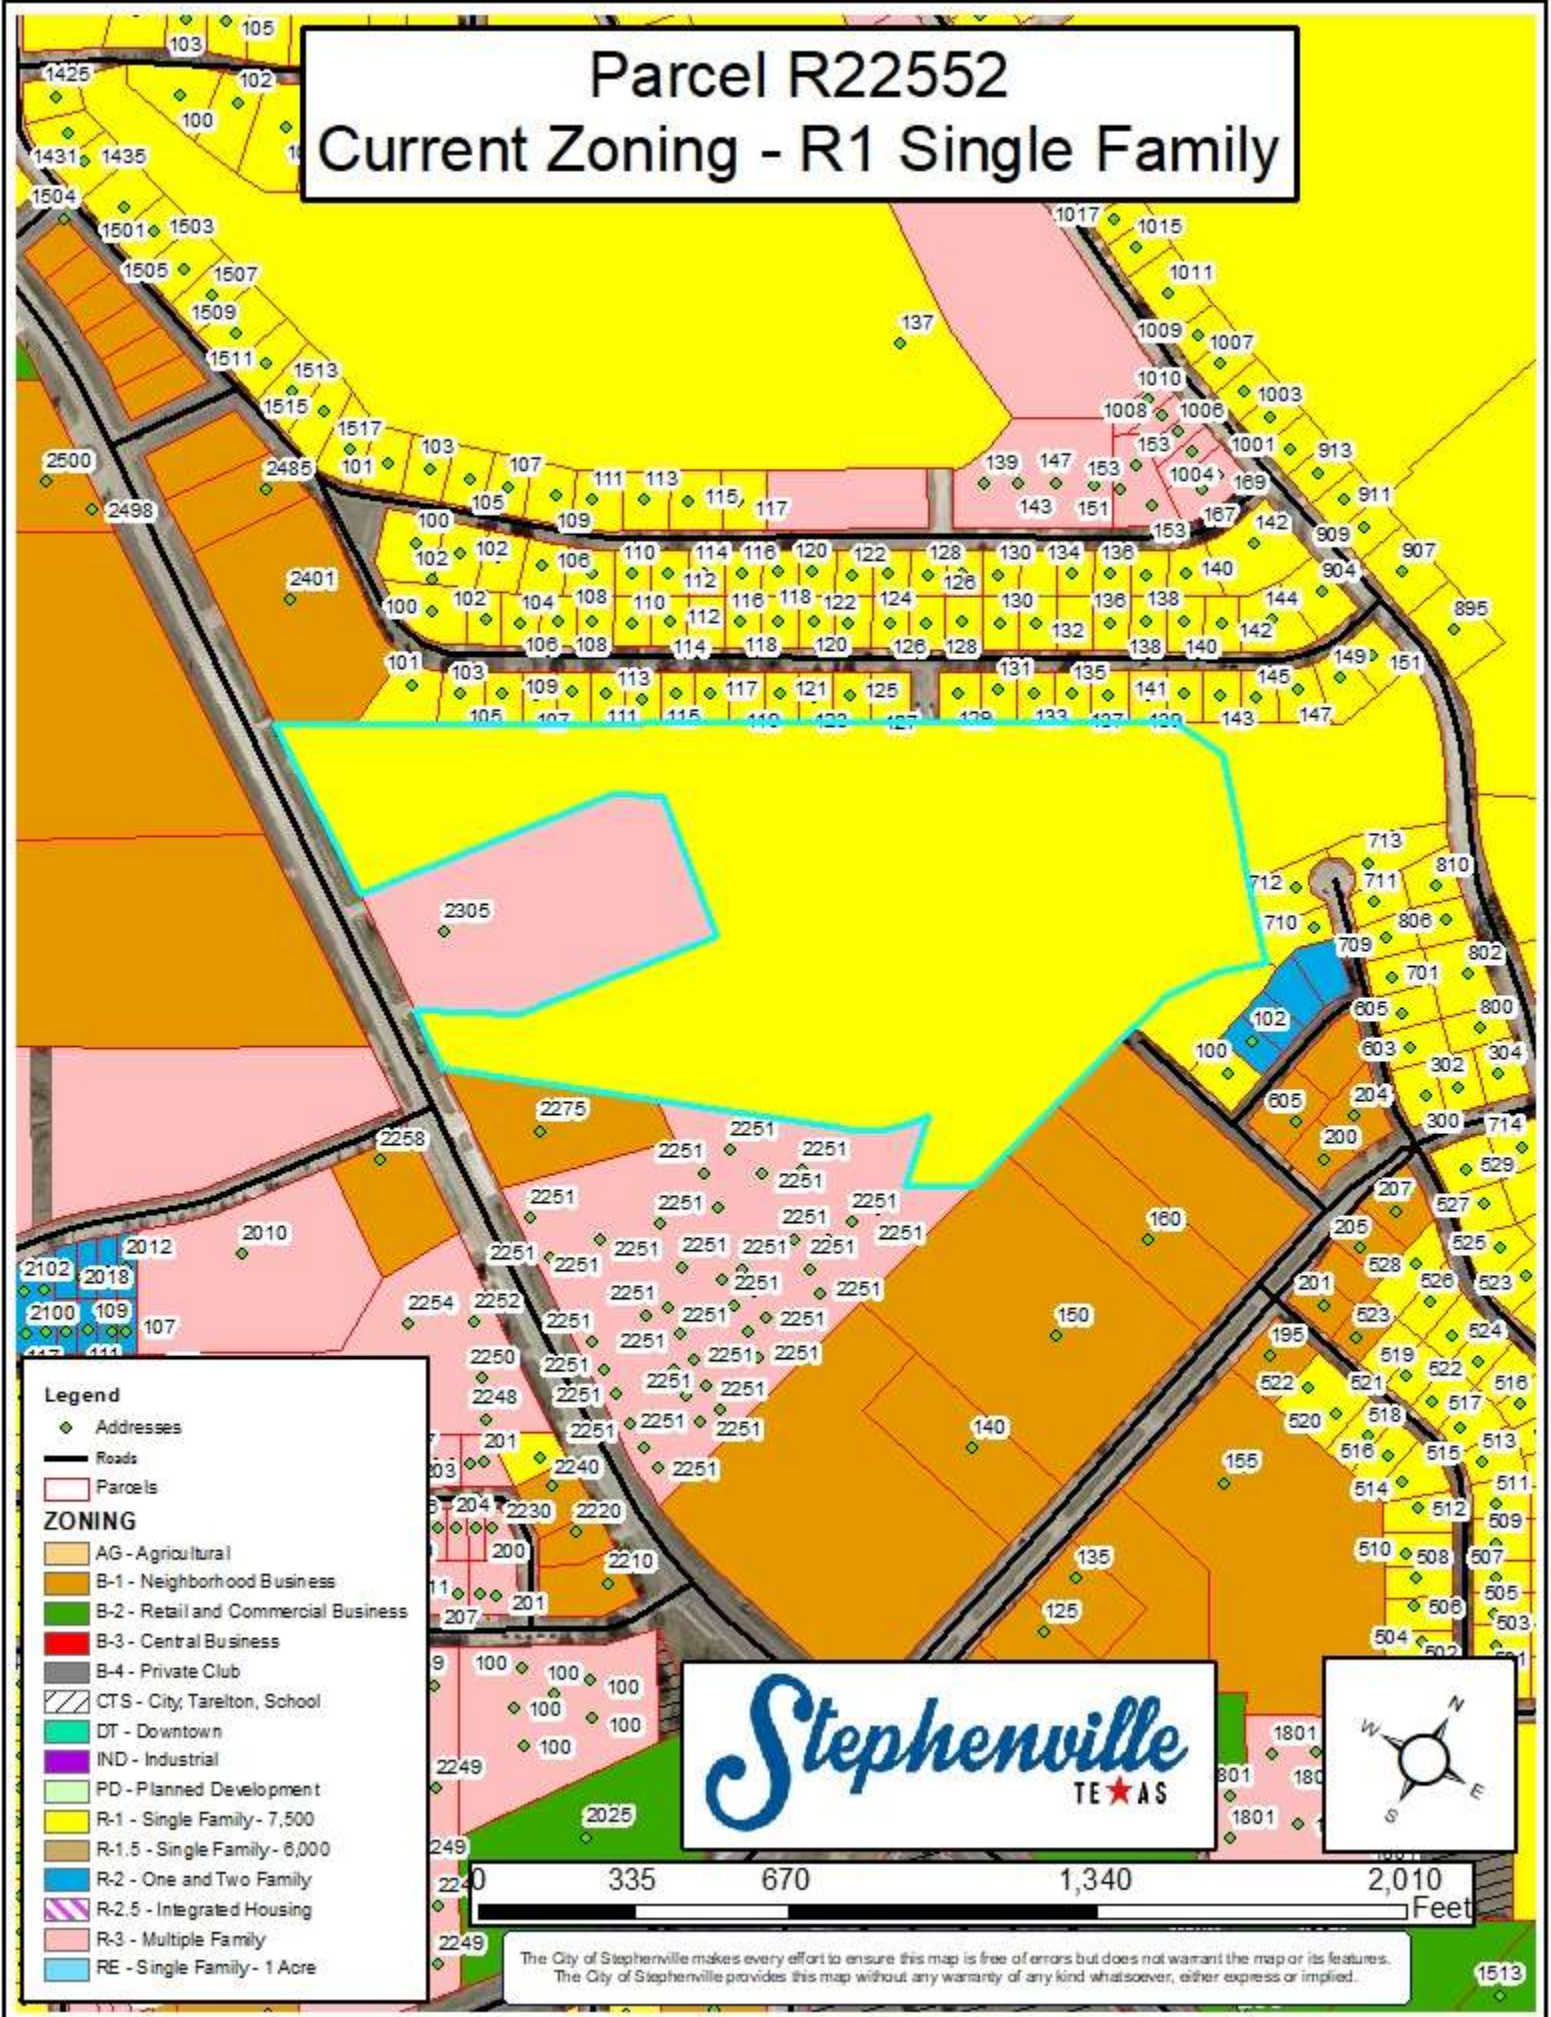

Parcel R22552 200 ft Buffer

Legend

- ◆ Addresses
- Roads
- 200 ft Buffer
- Parcels

0 335 670 1,340 2,010 Feet

The City of Stephenville makes every effort to ensure this map is free of errors but does not warrant the map or its features. The City of Stephenville provides this map without any warranty of any kind whatsoever, either express or implied.

1513

Parcel R22552

Current Zoning - R1 Single Family

Legend

- ◆ Addresses
- Roads
- Parcels

ZONING

- AG - Agricultural
- B-1 - Neighborhood Business
- B-2 - Retail and Commercial Business
- B-3 - Central Business
- B-4 - Private Club
- CTS - City, Tareyton, School
- DT - Downtown
- IND - Industrial
- PD - Planned Development
- R-1 - Single Family - 7,500
- R-1.5 - Single Family - 6,000
- R-2 - One and Two Family
- R-2.5 - Integrated Housing
- R-3 - Multiple Family
- RE - Single Family - 1 Acre

Parcel R22552

Future Land Use - Single Family

Legend

- ◆ Addresses
 - Roads
 - ▭ Parcels
- ### Future Use
- ▭ Ag/Open Space
 - ▭ Office/Neighbor_Bus
 - ▭ Commercial
 - ▭ Cent Business Dist
 - ▭ City/Tarleton/SISD
 - ▭ Downtown
 - ▭ Industrial
 - ▭ Planned Development
 - ▭ Single Family
 - ▭ 1_2 Family
 - ▭ Multi-Fam/Resident
 - ▭ Duplex/Townhome
 - ▭ Manufact Homes