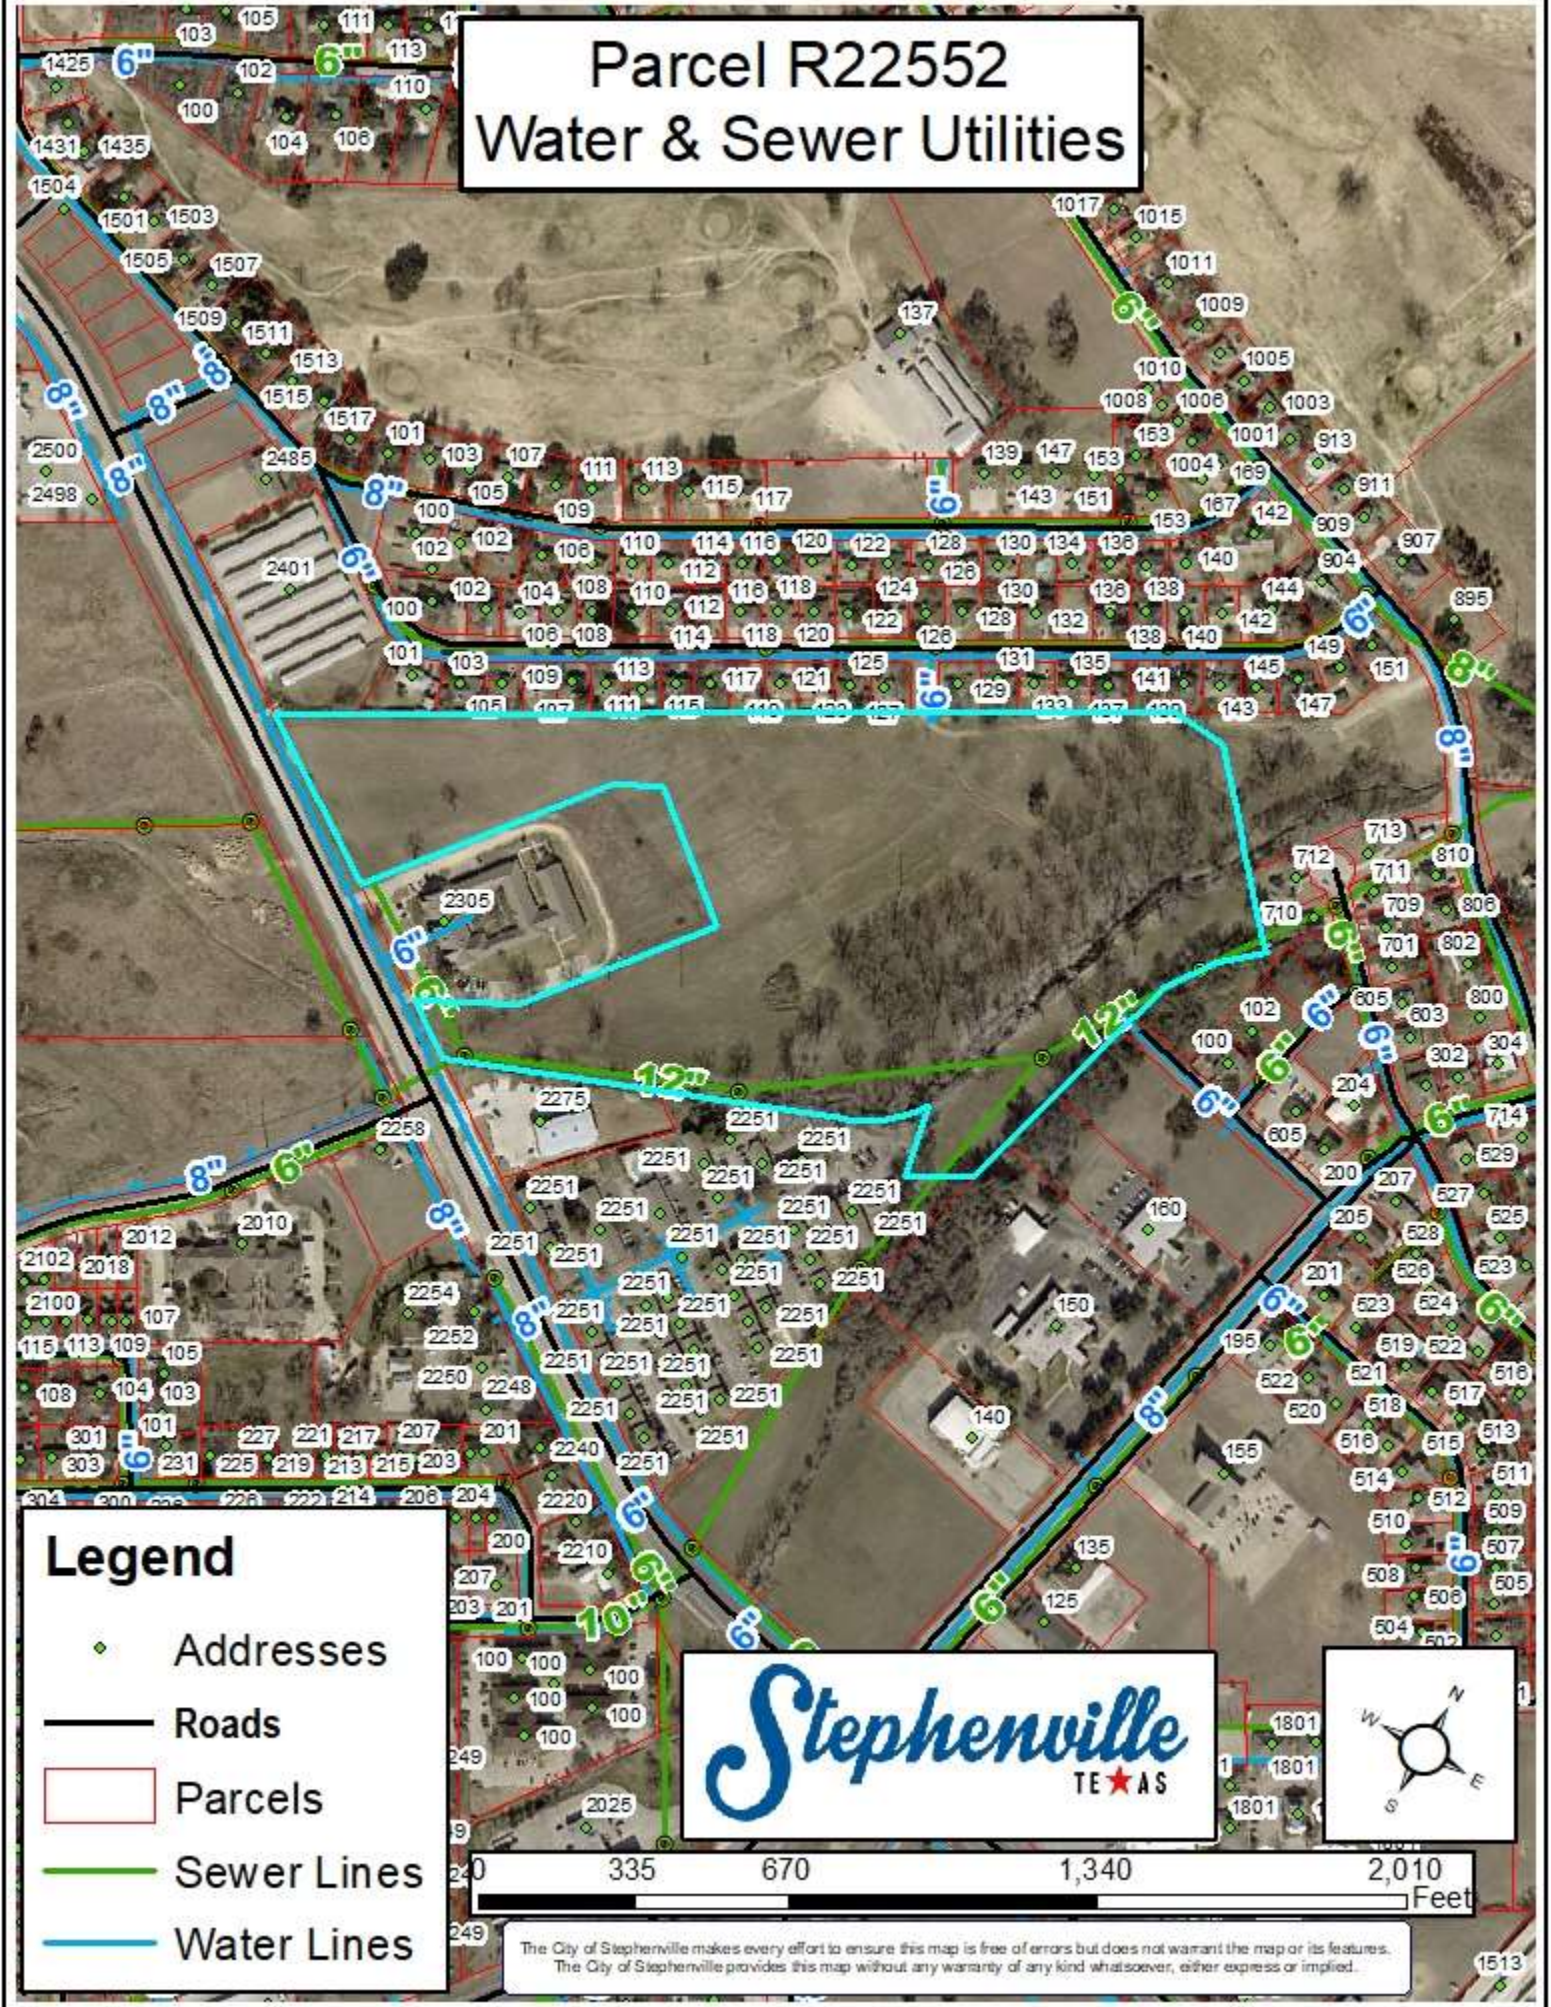

Parcel R22552 Water & Sewer Utilities

Legend

- Addresses
- Roads
- ▭ Parcels
- Sewer Lines
- Water Lines