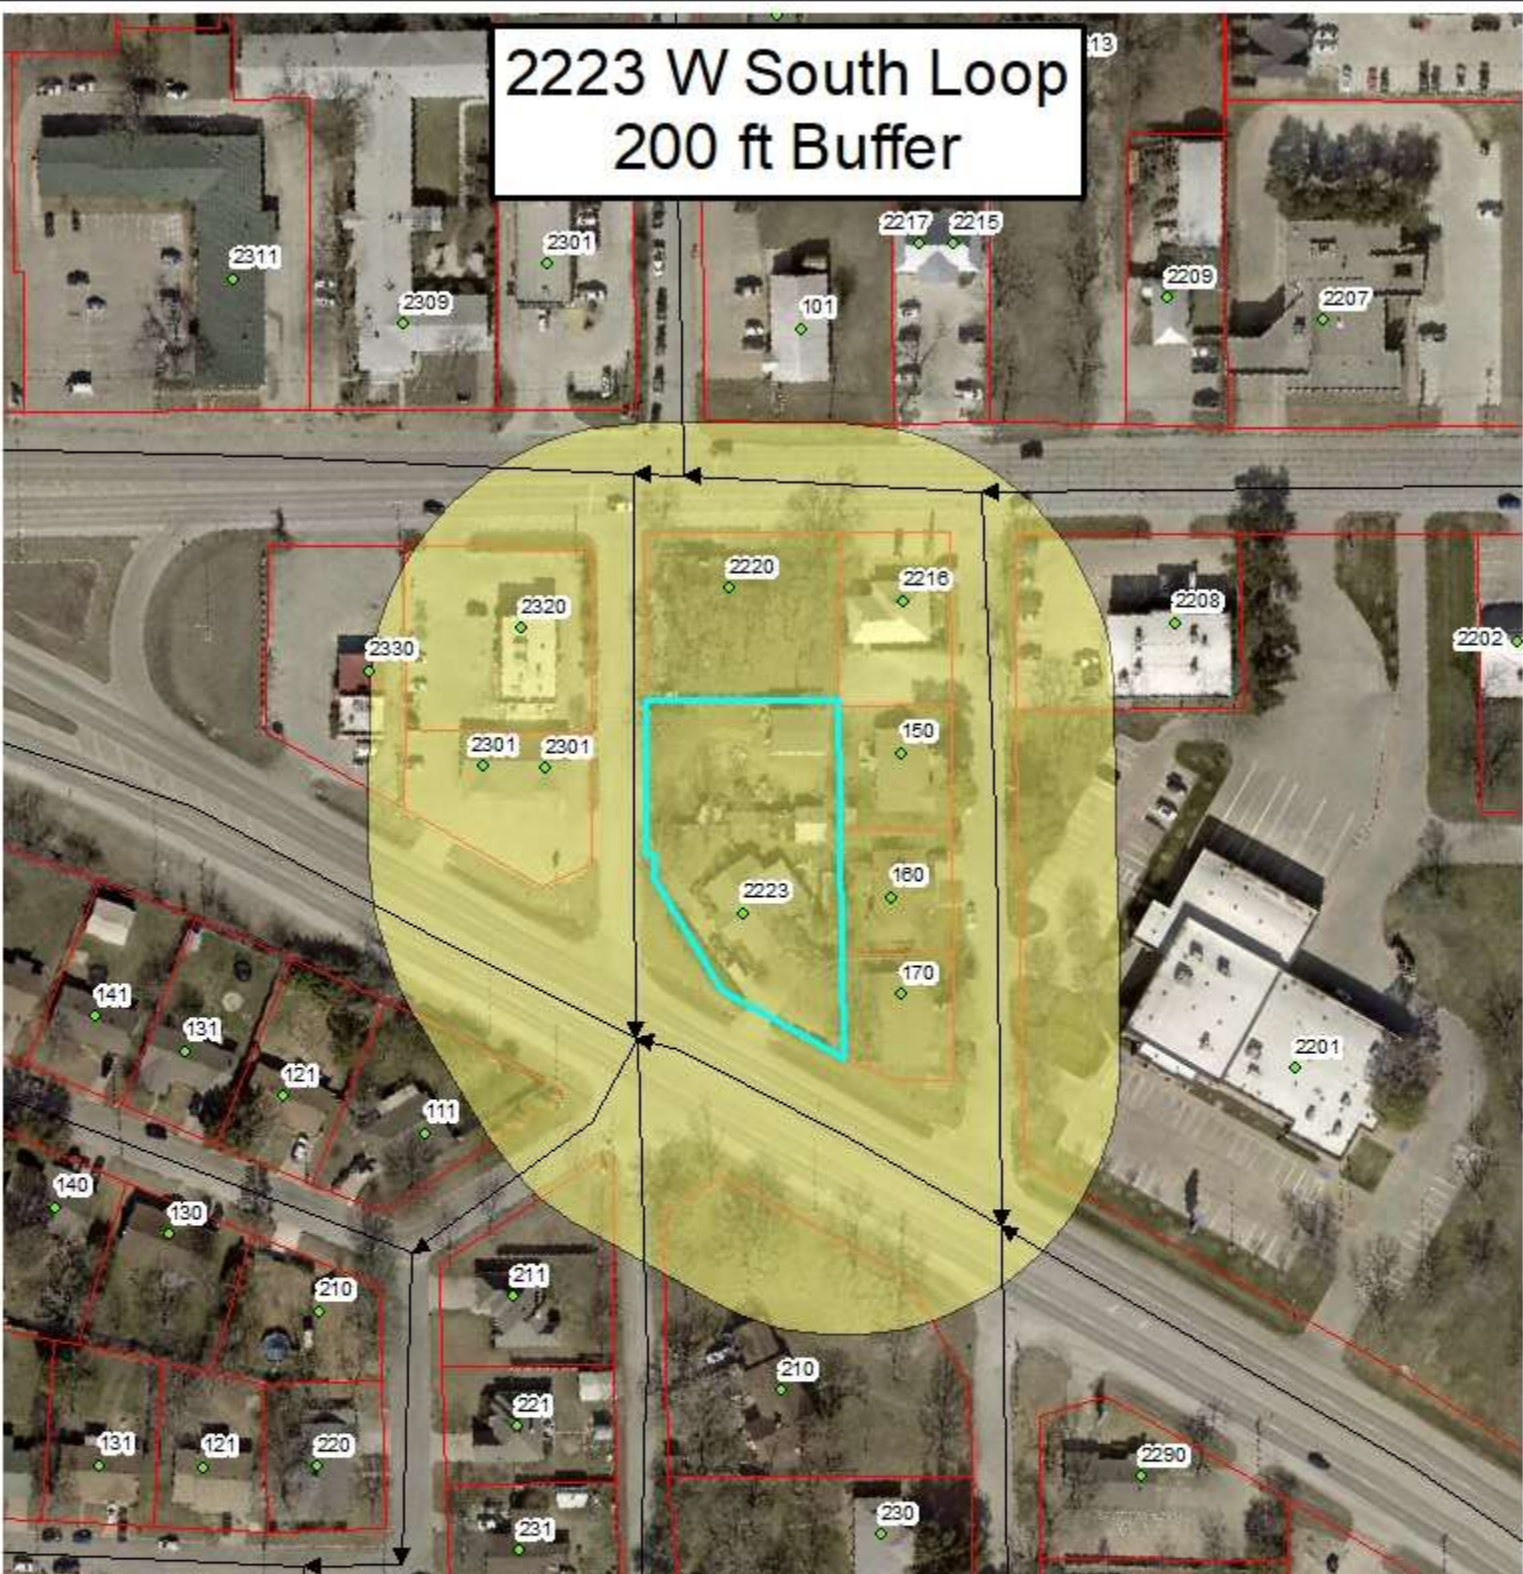

2223 W South Loop 200 ft Buffer

Legend

- ◆ Addresses
- Roads
- 200 ft Buffer
- Parcels

The City of Stephenville makes every effort to ensure this map is free of errors but does not warrant the map or its features. The City of Stephenville provides this map without any warranty of any kind whatsoever, either express or implied.

2223 W South Loop Current Zoning - B1 Neighborhood Business

The City of Stephenville makes every effort to ensure this map is free of errors but does not warrant the map or its features. The City of Stephenville provides this map without any warranty of any kind whatsoever, either express or implied.

2223 W South Loop Future Land Use - Commercial

- Legend**
- ◆ Addresses
 - Roads
 - ▭ Parcels
- Future Use**
- ▭ Ag/Open Space
 - ▭ Office/Neighbor_Bus
 - ▭ Commercial
 - ▭ Cent Business Dist
 - ▭ City/Tarleton/SISD
 - ▭ Downtown
 - ▭ Industrial
 - ▭ Planned Development
 - ▭ Single Family
 - ▭ 1_2 Family
 - ▭ Multi-Fam/Resident
 - ▭ Duplex/Townhome
 - ▭ Manufact Homes