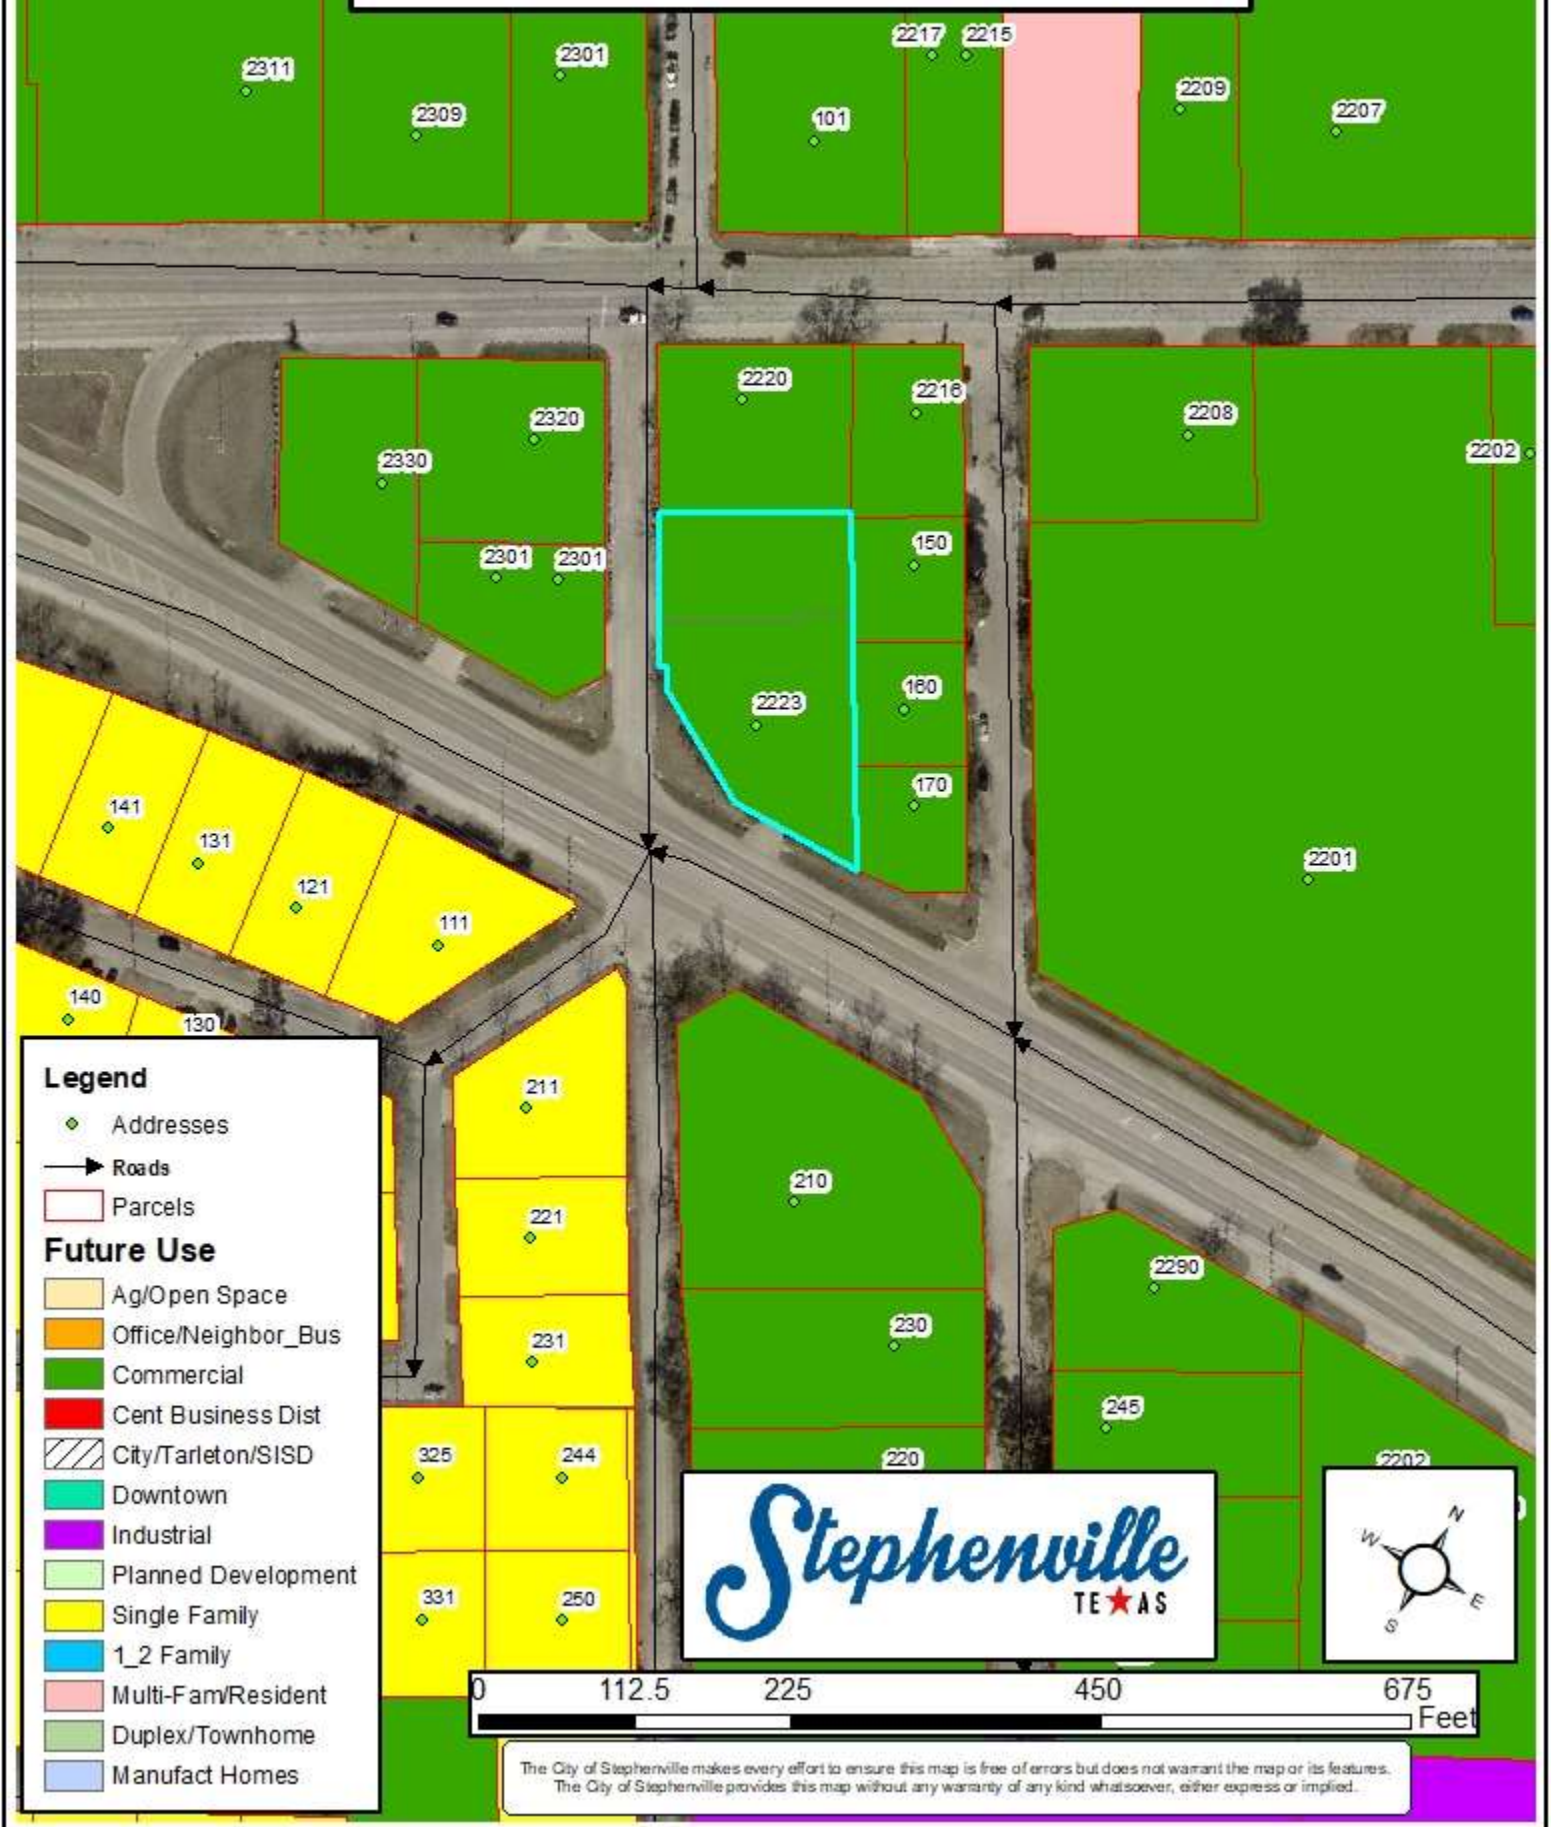

2223 W South Loop 200 ft Buffer

Legend

- ◆ Addresses
- Roads
- 200 ft Buffer
- Parcels

The City of Stephenville makes every effort to ensure this map is free of errors but does not warrant the map or its features. The City of Stephenville provides this map without any warranty of any kind whatsoever, either express or implied.

2223 W South Loop Current Zoning - B1 Neighborhood Business

The City of Stephenville makes every effort to ensure this map is free of errors but does not warrant the map or its features. The City of Stephenville provides this map without any warranty of any kind whatsoever, either express or implied.

2223 W South Loop Future Land Use - Commercial

- Legend**
- ◆ Addresses
 - Roads
 - ▭ Parcels
- Future Use**
- ▭ Ag/Open Space
 - ▭ Office/Neighbor_Bus
 - ▭ Commercial
 - ▭ Cent Business Dist
 - ▭ City/Tarleton/SISD
 - ▭ Downtown
 - ▭ Industrial
 - ▭ Planned Development
 - ▭ Single Family
 - ▭ 1_2 Family
 - ▭ Multi-Fam/Resident
 - ▭ Duplex/Townhome
 - ▭ Manufact Homes