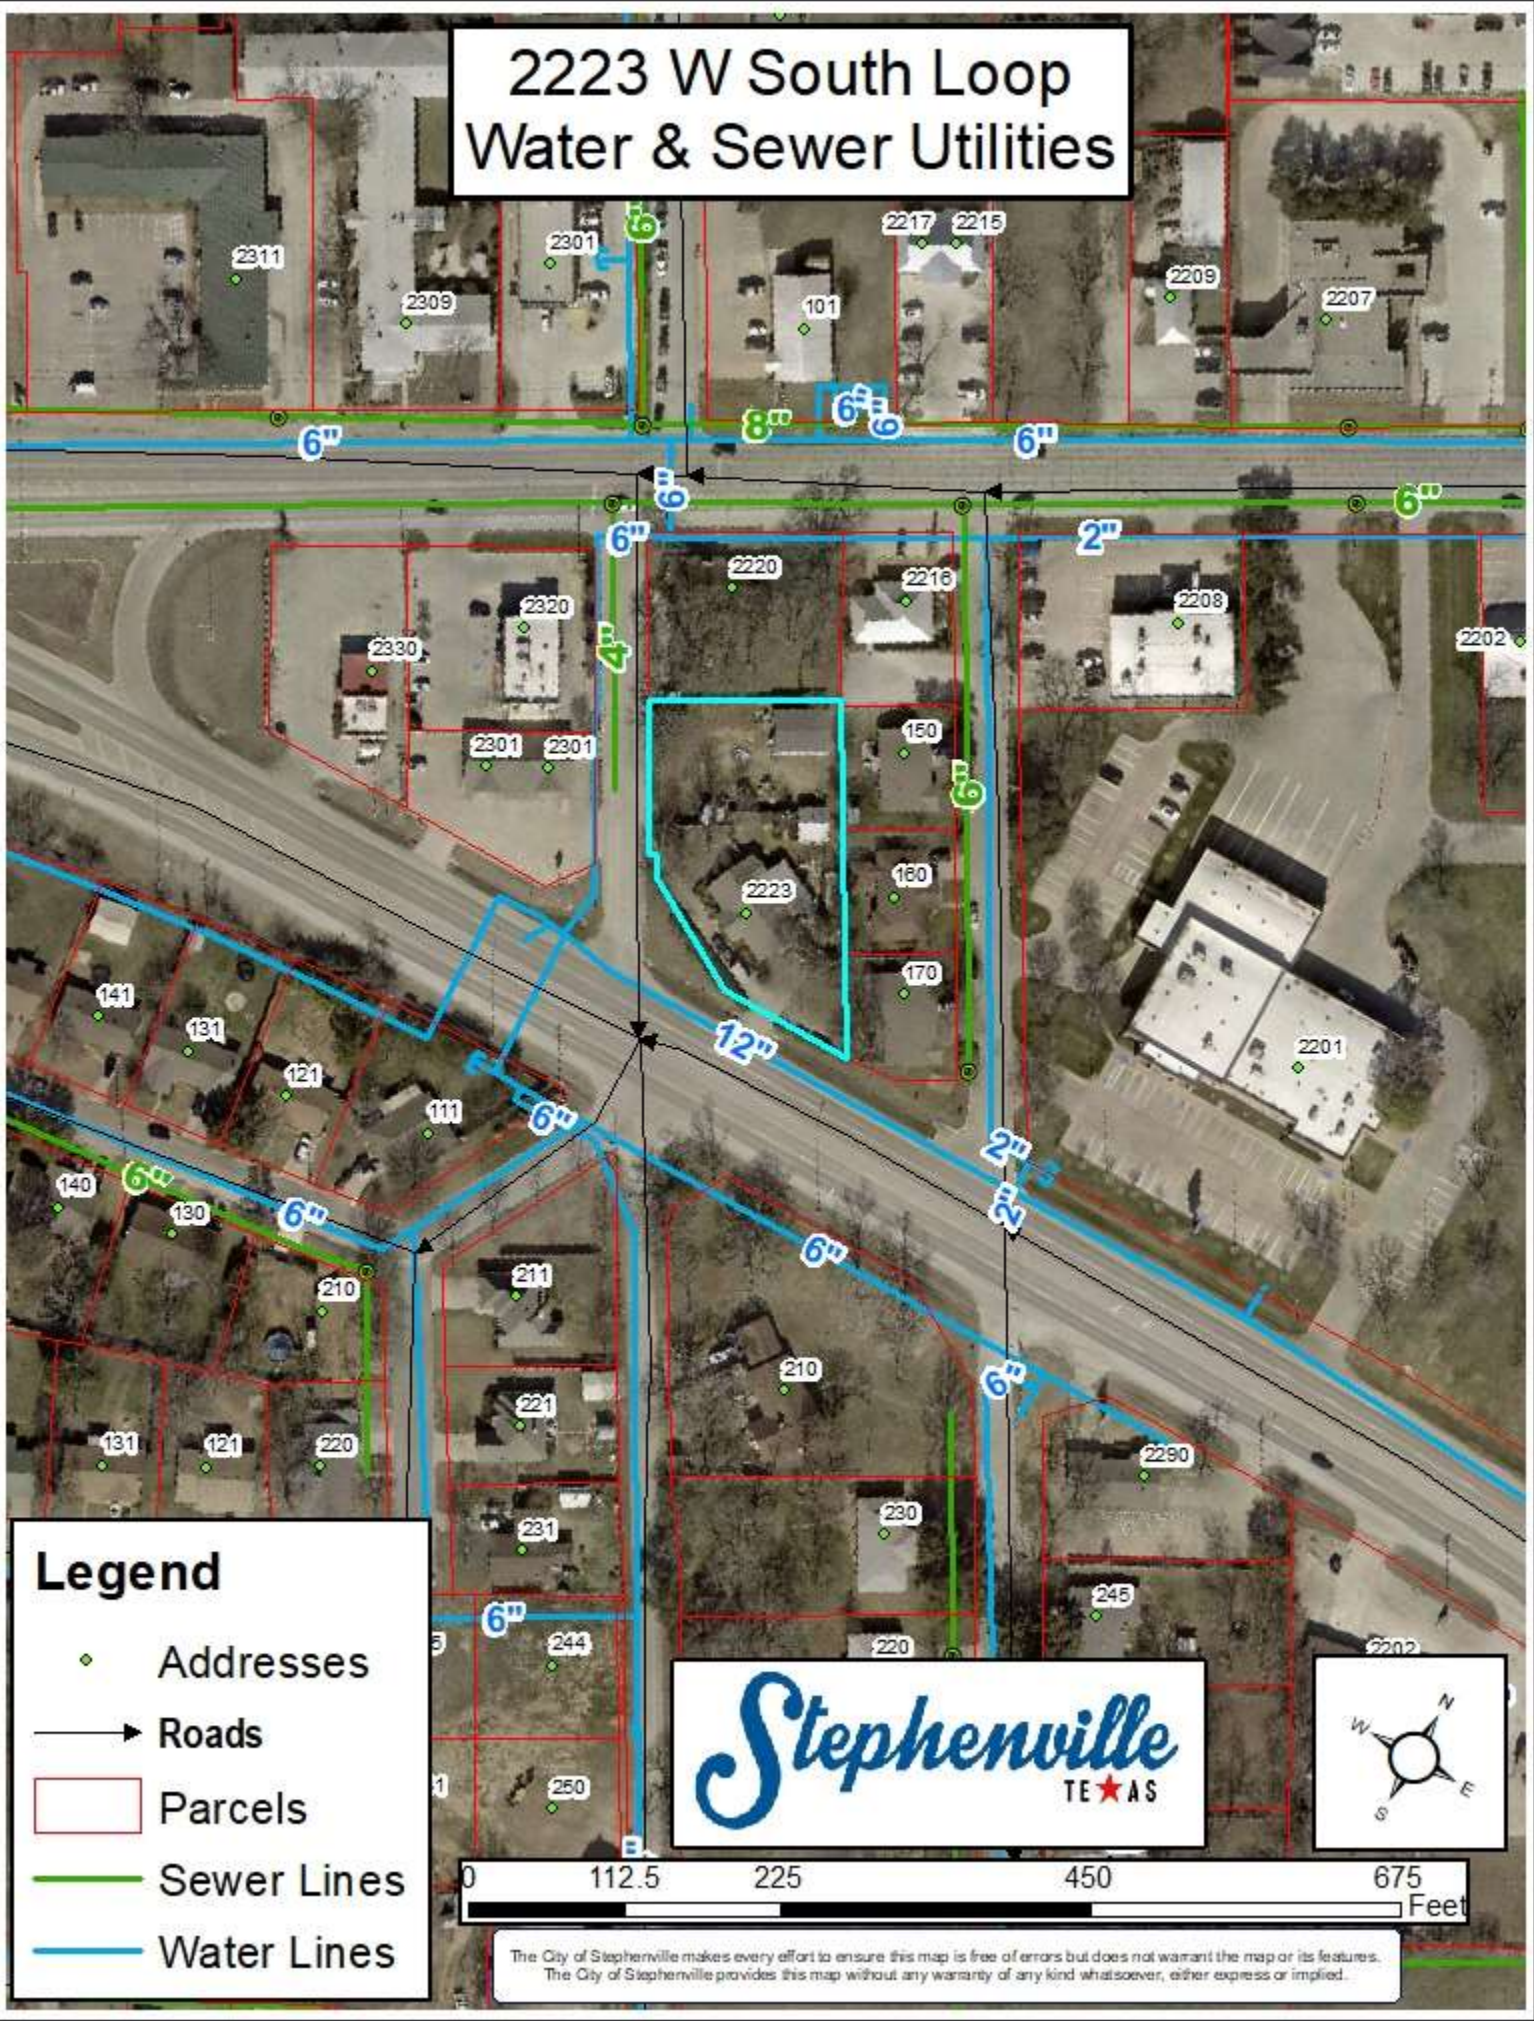

2223 W South Loop 200 ft Buffer

Legend

- ◆ Addresses
- Roads
- 200 ft Buffer
- Parcels

The City of Stephenville makes every effort to ensure this map is free of errors but does not warrant the map or its features. The City of Stephenville provides this map without any warranty of any kind whatsoever, either express or implied.

2223 W South Loop Current Zoning - B1 Neighborhood Business

The City of Stephenville makes every effort to ensure this map is free of errors but does not warrant the map or its features. The City of Stephenville provides this map without any warranty of any kind whatsoever, either express or implied.

2223 W South Loop Future Land Use - Commercial

- Legend**
- ◆ Addresses
 - Roads
 - ▭ Parcels
- Future Use**
- ▭ Ag/Open Space
 - ▭ Office/Neighbor_Bus
 - ▭ Commercial
 - ▭ Cent Business Dist
 - ▭ City/Tarleton/SISD
 - ▭ Downtown
 - ▭ Industrial
 - ▭ Planned Development
 - ▭ Single Family
 - ▭ 1_2 Family
 - ▭ Multi-Fam/Resident
 - ▭ Duplex/Townhome
 - ▭ Manufact Homes

2223 W South Loop Water & Sewer Utilities

Legend

- ◆ Addresses
- Roads
- ▭ Parcels
- Sewer Lines
- Water Lines

The City of Stephenville makes every effort to ensure this map is free of errors but does not warrant the map or its features. The City of Stephenville provides this map without any warranty of any kind whatsoever, either express or implied.