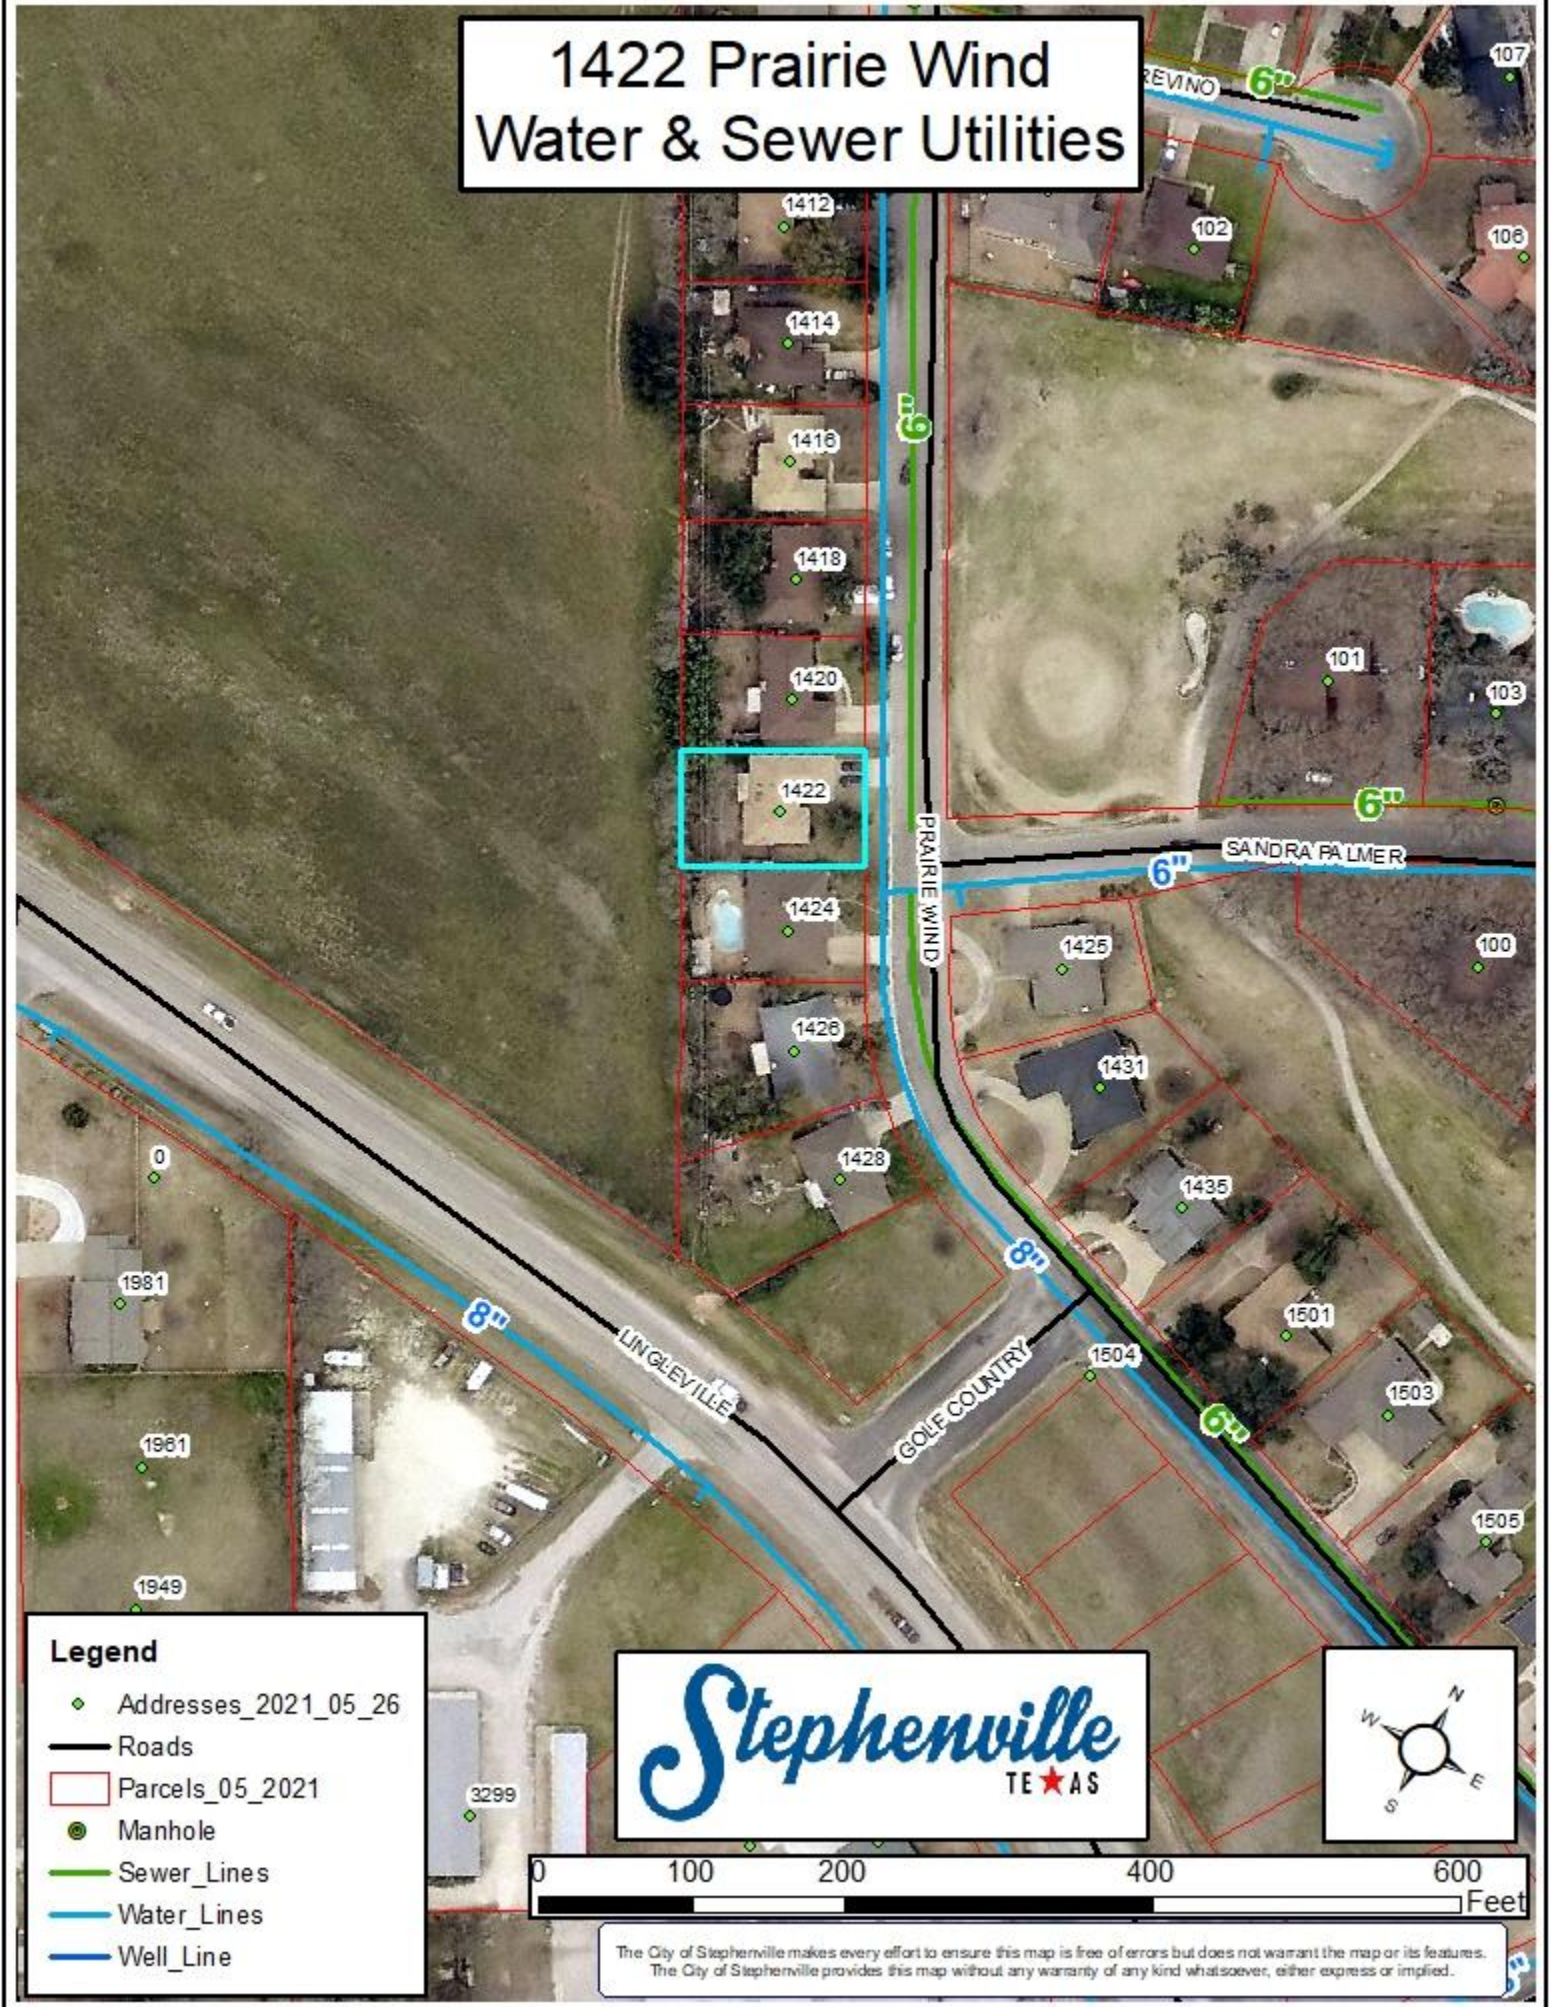

1422 Prairie Wind Water & Sewer Utilities

1. **Legend**
2. Addresses_2021_05_26
   - Roads
   - ▭ Parcels_05_2021
   - Manhole
   - Sewer_Lines
   - Water_Lines
   - Well_Line