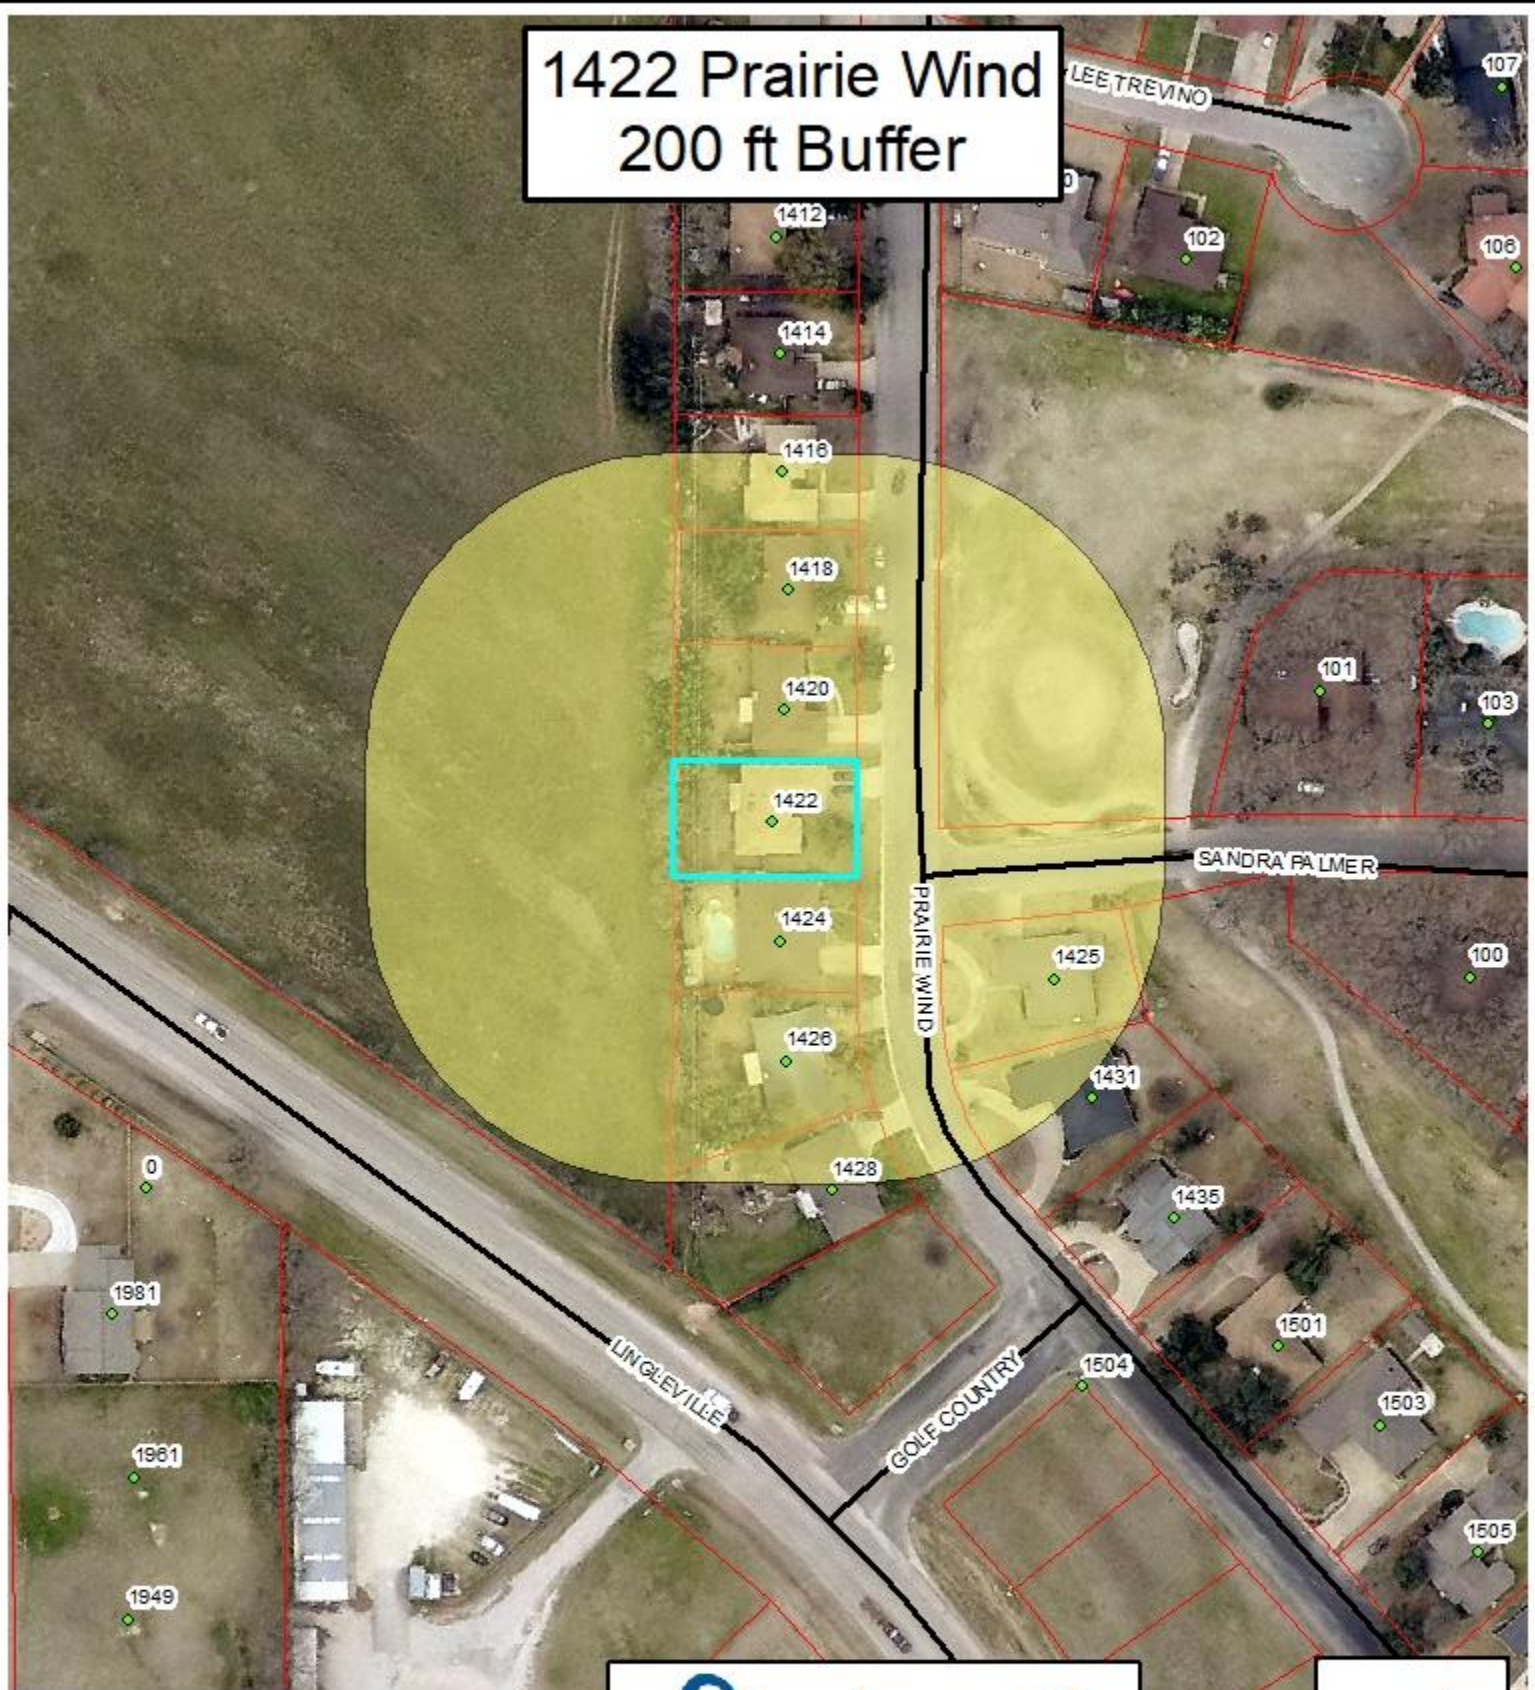

1422 Prairie Wind 200 ft Buffer

Legend

- ◆ Addresses_2021_05_26
- Roads
- 1422 Prairie Wind Buffer
- Parcels_05_2021

The City of Stephenville makes every effort to ensure this map is free of errors but does not warrant the map or its features. The City of Stephenville provides this map without any warranty of any kind whatsoever, either express or implied.

1422 Prairie Wind Current Zoning - R1 Single Family

Legend

- ◆ Addresses_2021_05_26
- Roads
- ▭ Parcels_05_2021

ZONING

- AG - Agricultural
- B-1 - Neighborhood Business
- B-2 - Retail and Commercial Business
- B-3 - Central Business
- B-4 - Private Club
- CTS - City, Tareyton, School
- DT - Downtown
- IND - Industrial
- PD - Planned Development
- R-1 - Single Family - 7,500
- R-1.5 - Single Family - 6,000
- R-2 - One and Two Family
- R-3 - Multiple Family
- RE - Single Family - 1 Acre

1422 Prairie Wind Future Land Use - Single Family

The City of Stephenville makes every effort to ensure this map is free of errors but does not warrant the map or its features. The City of Stephenville provides this map without any warranty of any kind whatsoever, either express or implied.