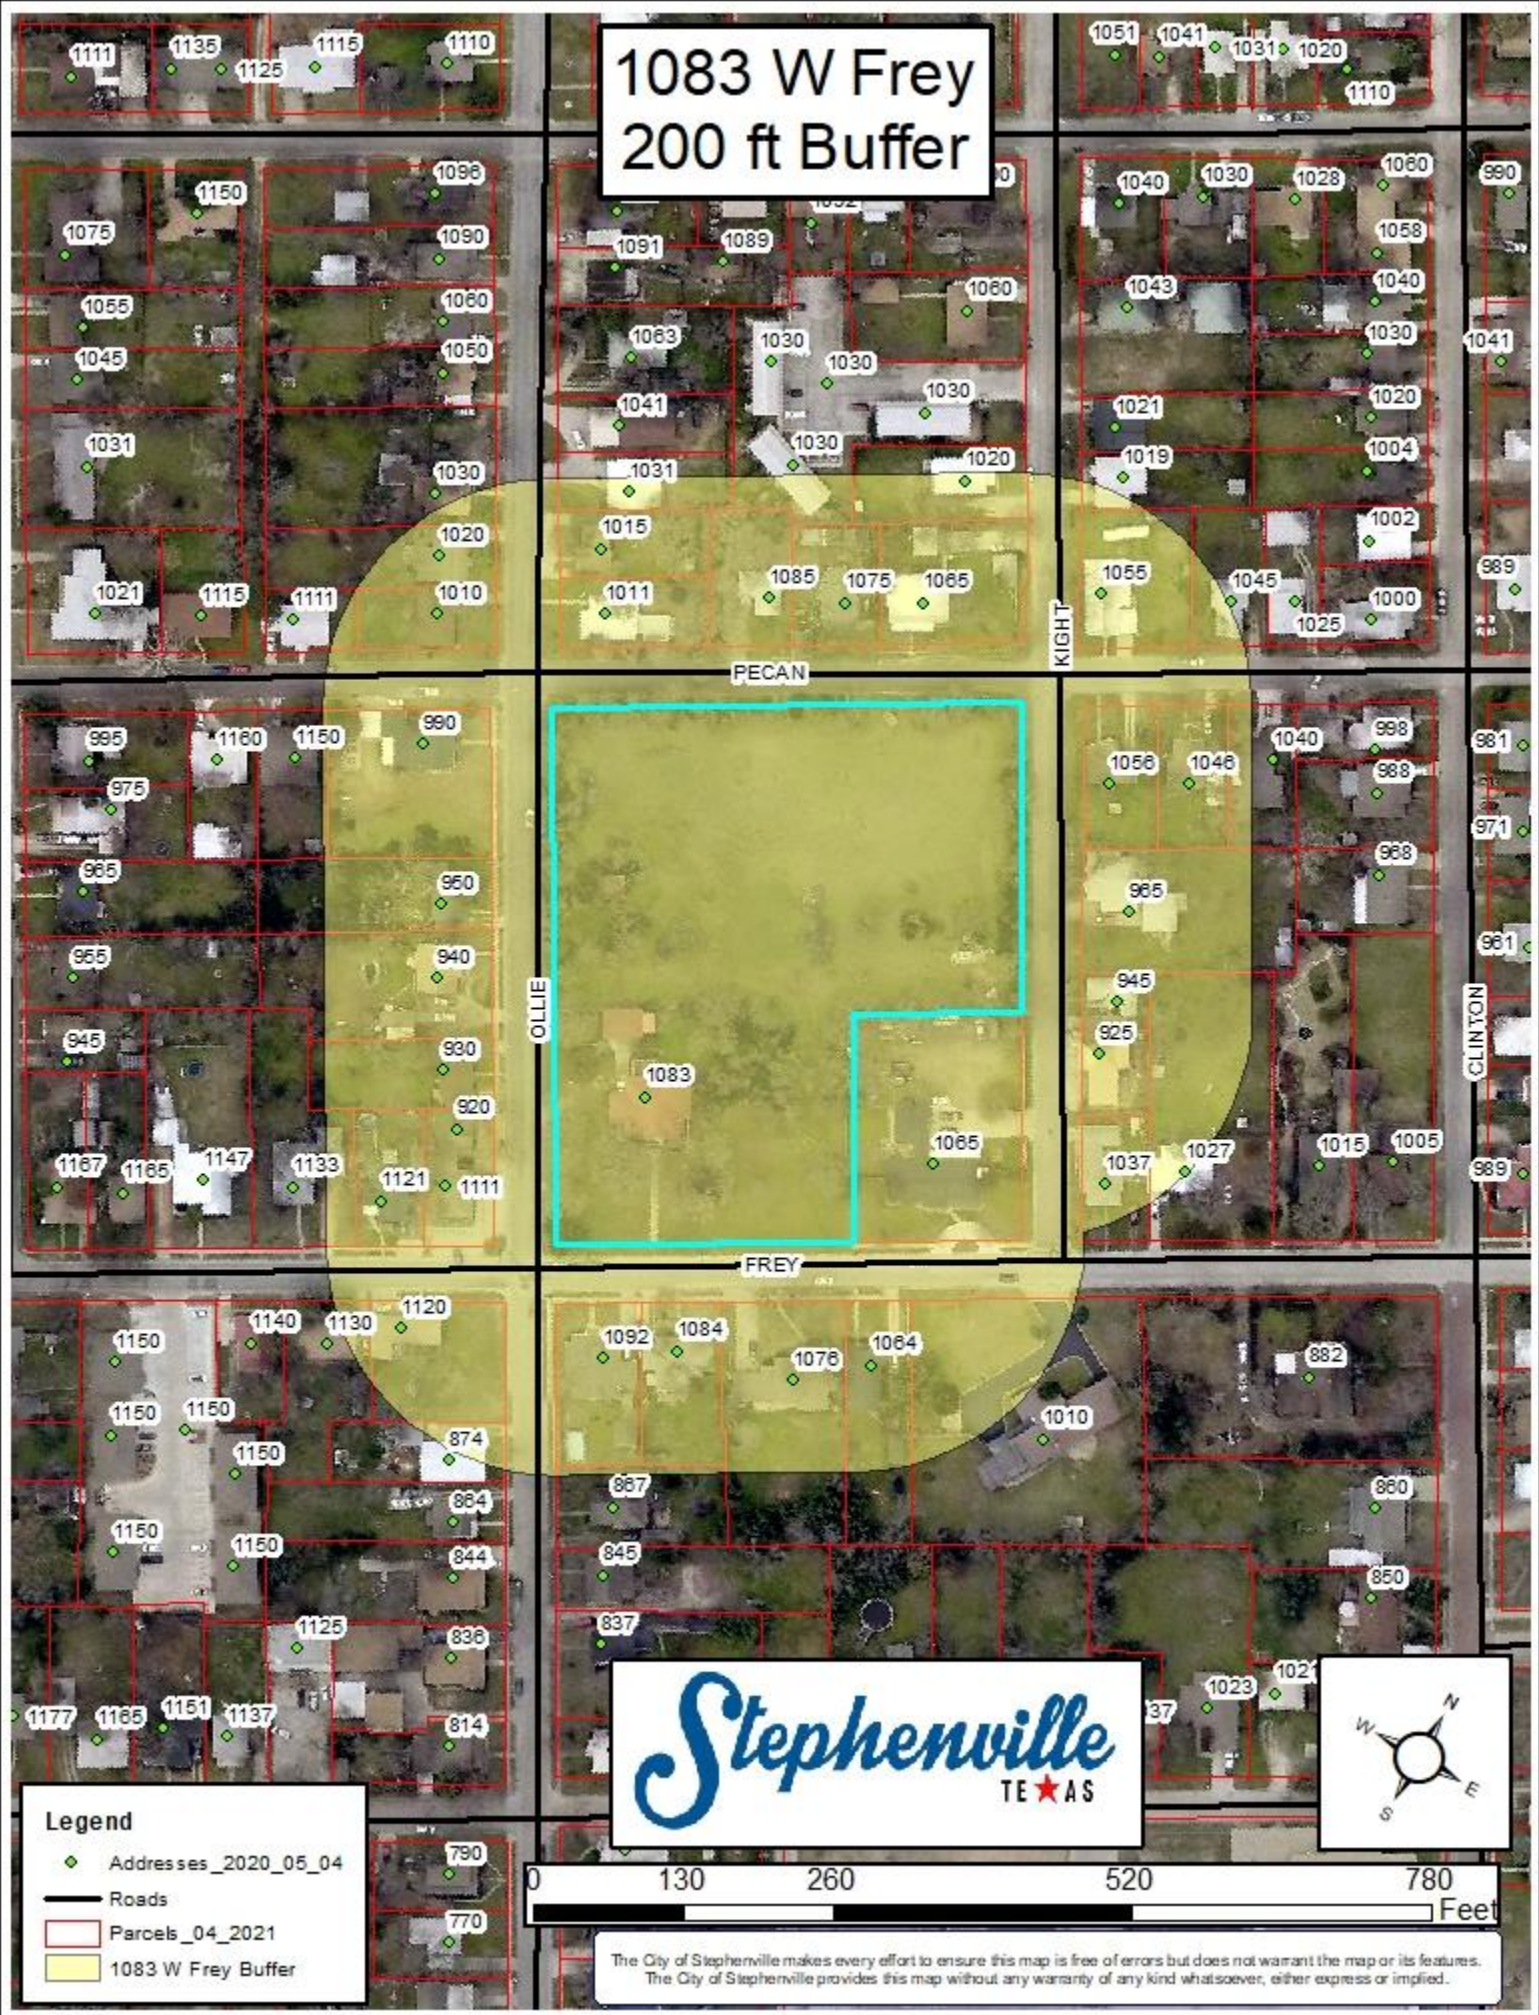

1083 W Frey 200 ft Buffer

- Legend**
- ◆ Addresses_2020_05_04
 - Roads
 - ▭ Parcels_04_2021
 - 1083 W Frey Buffer

0 130 260 520 780 Feet

The City of Stephenville makes every effort to ensure this map is free of errors but does not warrant the map or its features. The City of Stephenville provides this map without any warranty of any kind whatsoever, either express or implied.

1083 W Frey

Current Zoning - R1 - Single Family

Legend

- ◆ Addresses_2020_05_04
- Roads
- Parcels_04_2021

ZONING

- AG - Agricultural
- B-1 - Neighborhood Business
- B-2 - Retail and Commercial Business
- B-3 - Central Business
- B-4 - Private Club
- CTS - City, Tarranton, School
- DT - Downtown
- IND - Industrial
- PD - Planned Development
- R-1 - Single Family - 7,500
- R-1.5 - Single Family - 6,000
- R-2 - One and Two Family
- R-3 - Multiple Family
- RE - Single Family - 1 Acre

1083 W Frey Future Land Use - Single Family

Legend

- ◆ Addresses_2020_05_04
- Roads
- ▭ Parcels_04_2021

Use_BDH

- Ag/Open Space
- Office/Neighbor_Bus
- Commercial
- Cent Business Dist
- City/Tarleton/SISD
- Downtown
- Industrial
- Planned Development
- Single Family
- 1_2 Family
- Multi-Fam/Resident
- Duplex/Townhome
- Manufact Homes