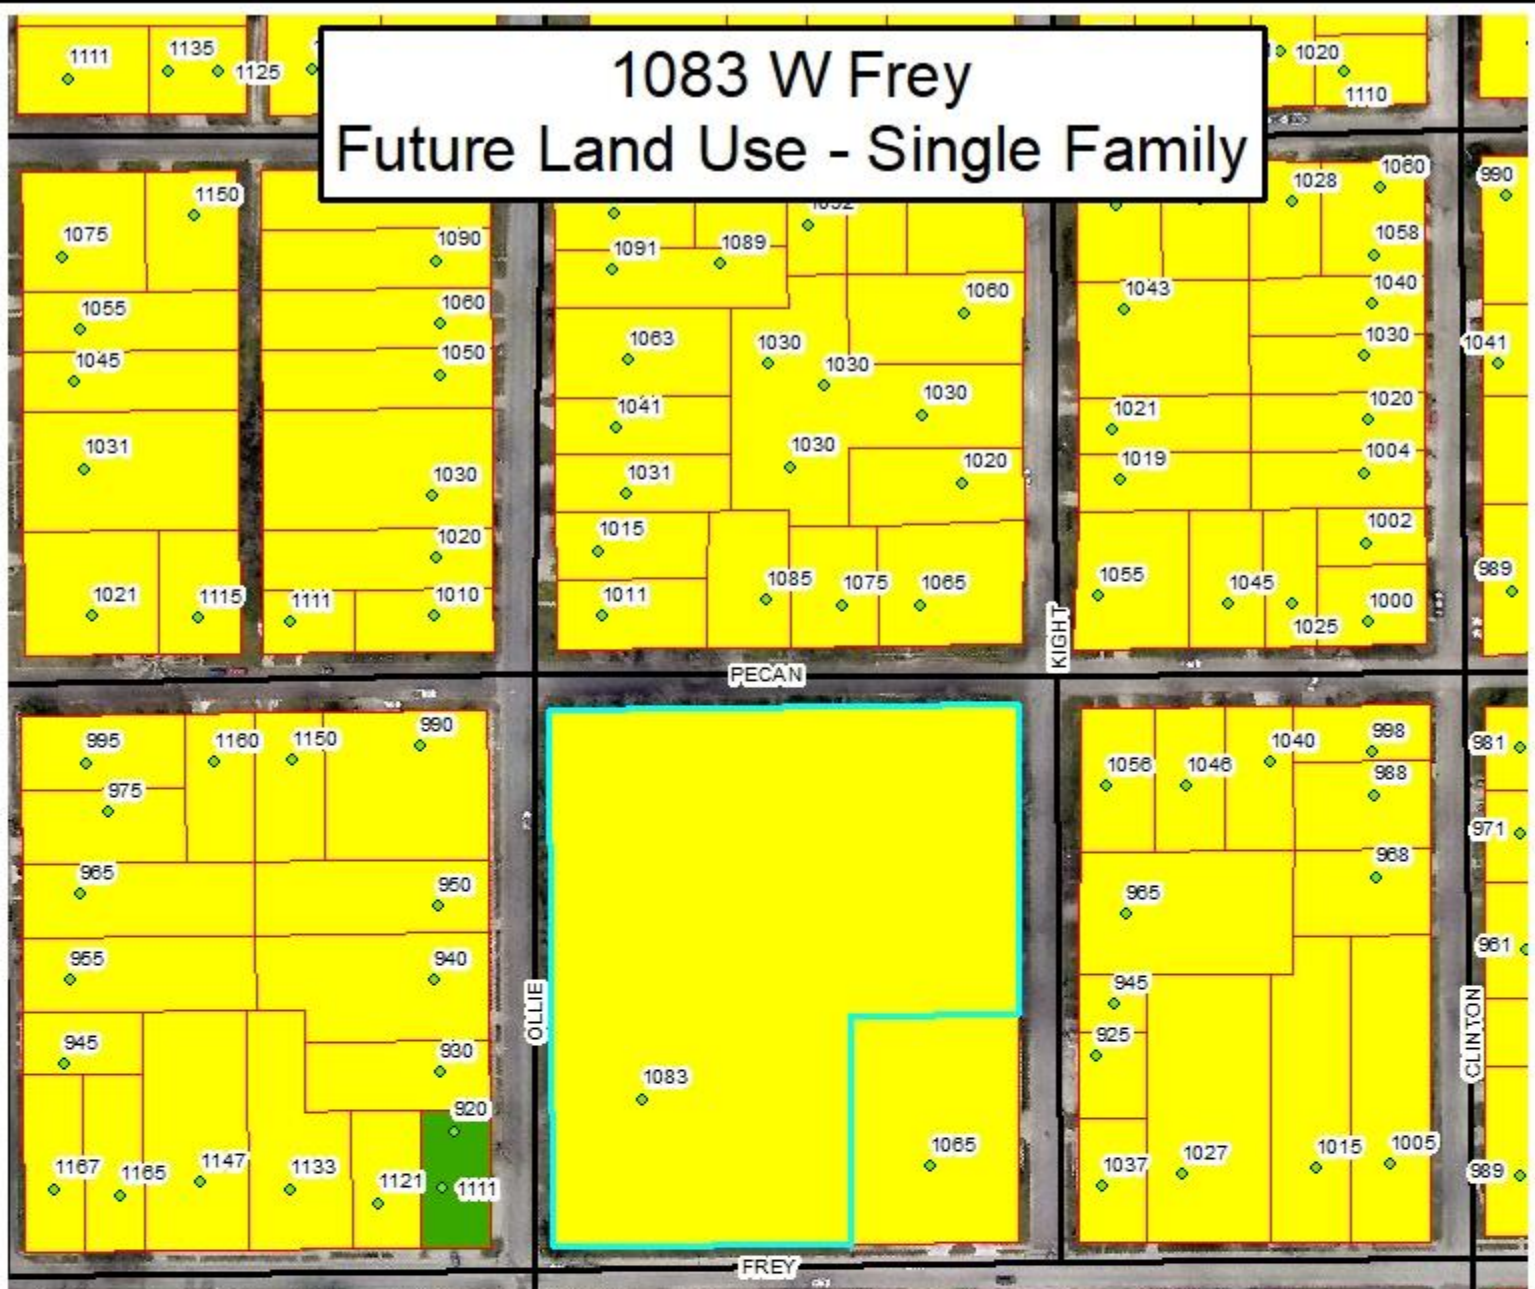

1083 W Frey 200 ft Buffer

- Legend**
- ◆ Addresses_2020_05_04
 - Roads
 - ▭ Parcels_04_2021
 - 1083 W Frey Buffer

0 130 260 520 780 Feet

The City of Stephenville makes every effort to ensure this map is free of errors but does not warrant the map or its features. The City of Stephenville provides this map without any warranty of any kind whatsoever, either express or implied.

1083 W Frey

Current Zoning - R1 - Single Family

Legend

- ◆ Addresses_2020_05_04
- Roads
- Parcels_04_2021

ZONING

- AG - Agricultural
- B-1 - Neighborhood Business
- B-2 - Retail and Commercial Business
- B-3 - Central Business
- B-4 - Private Club
- CTS - City, Tarranton, School
- DT - Downtown
- IND - Industrial
- PD - Planned Development
- R-1 - Single Family - 7,500
- R-1.5 - Single Family - 6,000
- R-2 - One and Two Family
- R-3 - Multiple Family
- RE - Single Family - 1 Acre

1083 W Frey Future Land Use - Single Family

Legend

- ◆ Addresses_2020_05_04
- Roads
- ▭ Parcels_04_2021

Use_BDH

- Ag/Open Space
- Office/Neighbor_Bus
- Commercial
- Cent Business Dist
- City/Tarleton/SISD
- Downtown
- Industrial
- Planned Development
- Single Family
- 1_2 Family
- Multi-Fam/Resident
- Duplex/Townhome
- Manufact Homes