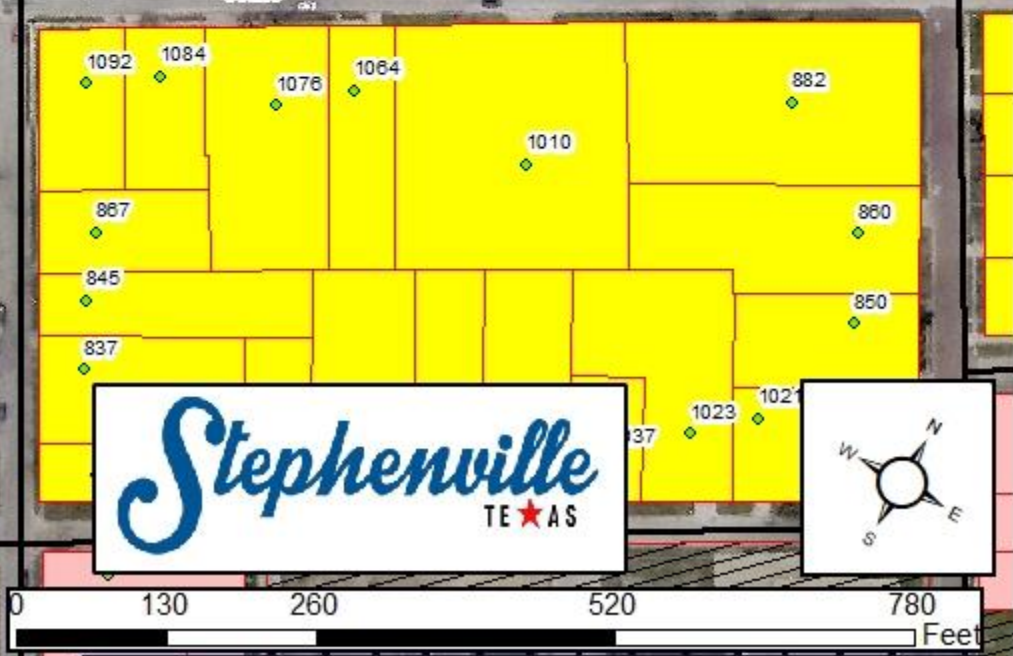

1083 W Frey 200 ft Buffer

- Legend**
- ◆ Addresses_2020_05_04
 - Roads
 - ▭ Parcels_04_2021
 - 1083 W Frey Buffer

0 130 260 520 780 Feet

The City of Stephenville makes every effort to ensure this map is free of errors but does not warrant the map or its features. The City of Stephenville provides this map without any warranty of any kind whatsoever, either express or implied.

1083 W Frey

Current Zoning - R1 - Single Family

Legend

- ◆ Addresses_2020_05_04
- Roads
- Parcels_04_2021

ZONING

- AG - Agricultural
- B-1 - Neighborhood Business
- B-2 - Retail and Commercial Business
- B-3 - Central Business
- B-4 - Private Club
- CTS - City, Tarranton, School
- DT - Downtown
- IND - Industrial
- PD - Planned Development
- R-1 - Single Family - 7,500
- R-1.5 - Single Family - 6,000
- R-2 - One and Two Family
- R-3 - Multiple Family
- RE - Single Family - 1 Acre

1083 W Frey Future Land Use - Single Family

Legend

- ◆ Addresses_2020_05_04
- Roads
- ▭ Parcels_04_2021

Use_BDH

- Ag/Open Space
- Office/Neighbor_Bus
- Commercial
- Cent Business Dist
- City/Tarleton/SISD
- Downtown
- Industrial
- Planned Development
- Single Family
- 1_2 Family
- Multi-Fam/Resident
- Duplex/Townhome
- Manufact Homes