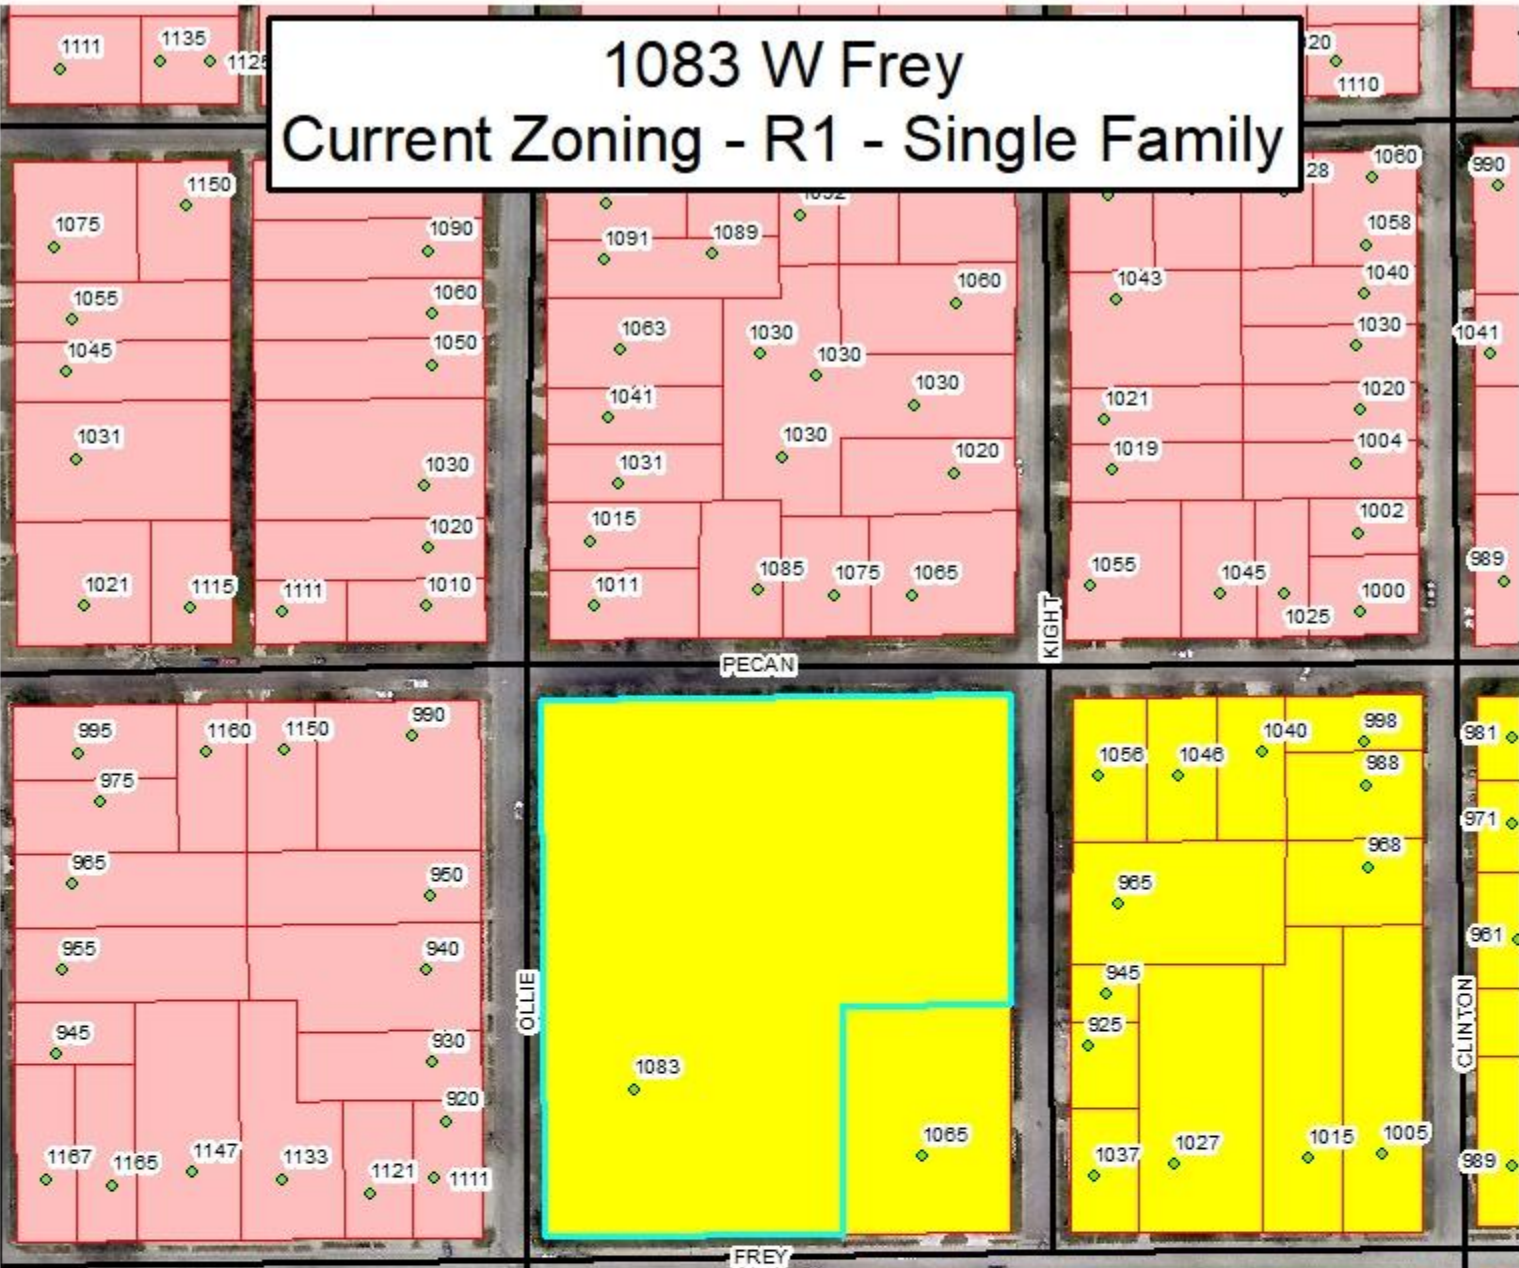

1083 W Frey 200 ft Buffer

- Legend**
- ◆ Addresses_2020_05_04
 - Roads
 - ▭ Parcels_04_2021
 - 1083 W Frey Buffer

0 130 260 520 780 Feet

The City of Stephenville makes every effort to ensure this map is free of errors but does not warrant the map or its features. The City of Stephenville provides this map without any warranty of any kind whatsoever, either express or implied.

1083 W Frey

Current Zoning - R1 - Single Family

Legend

- ◆ Addresses_2020_05_04
- Roads
- Parcels_04_2021

ZONING

- AG - Agricultural
- B-1 - Neighborhood Business
- B-2 - Retail and Commercial Business
- B-3 - Central Business
- B-4 - Private Club
- CTS - City, Tarranton, School
- DT - Downtown
- IND - Industrial
- PD - Planned Development
- R-1 - Single Family - 7,500
- R-1.5 - Single Family - 6,000
- R-2 - One and Two Family
- R-3 - Multiple Family
- RE - Single Family - 1 Acre

1083 W Frey Future Land Use - Single Family

Legend

- ◆ Addresses_2020_05_04
- Roads
- ▭ Parcels_04_2021

Use_BDH

- Ag/Open Space
- Office/Neighbor_Bus
- Commercial
- Cent Business Dist
- City/Tarleton/SISD
- Downtown
- Industrial
- Planned Development
- Single Family
- 1_2 Family
- Multi-Fam/Resident
- Duplex/Townhome
- Manufact Homes