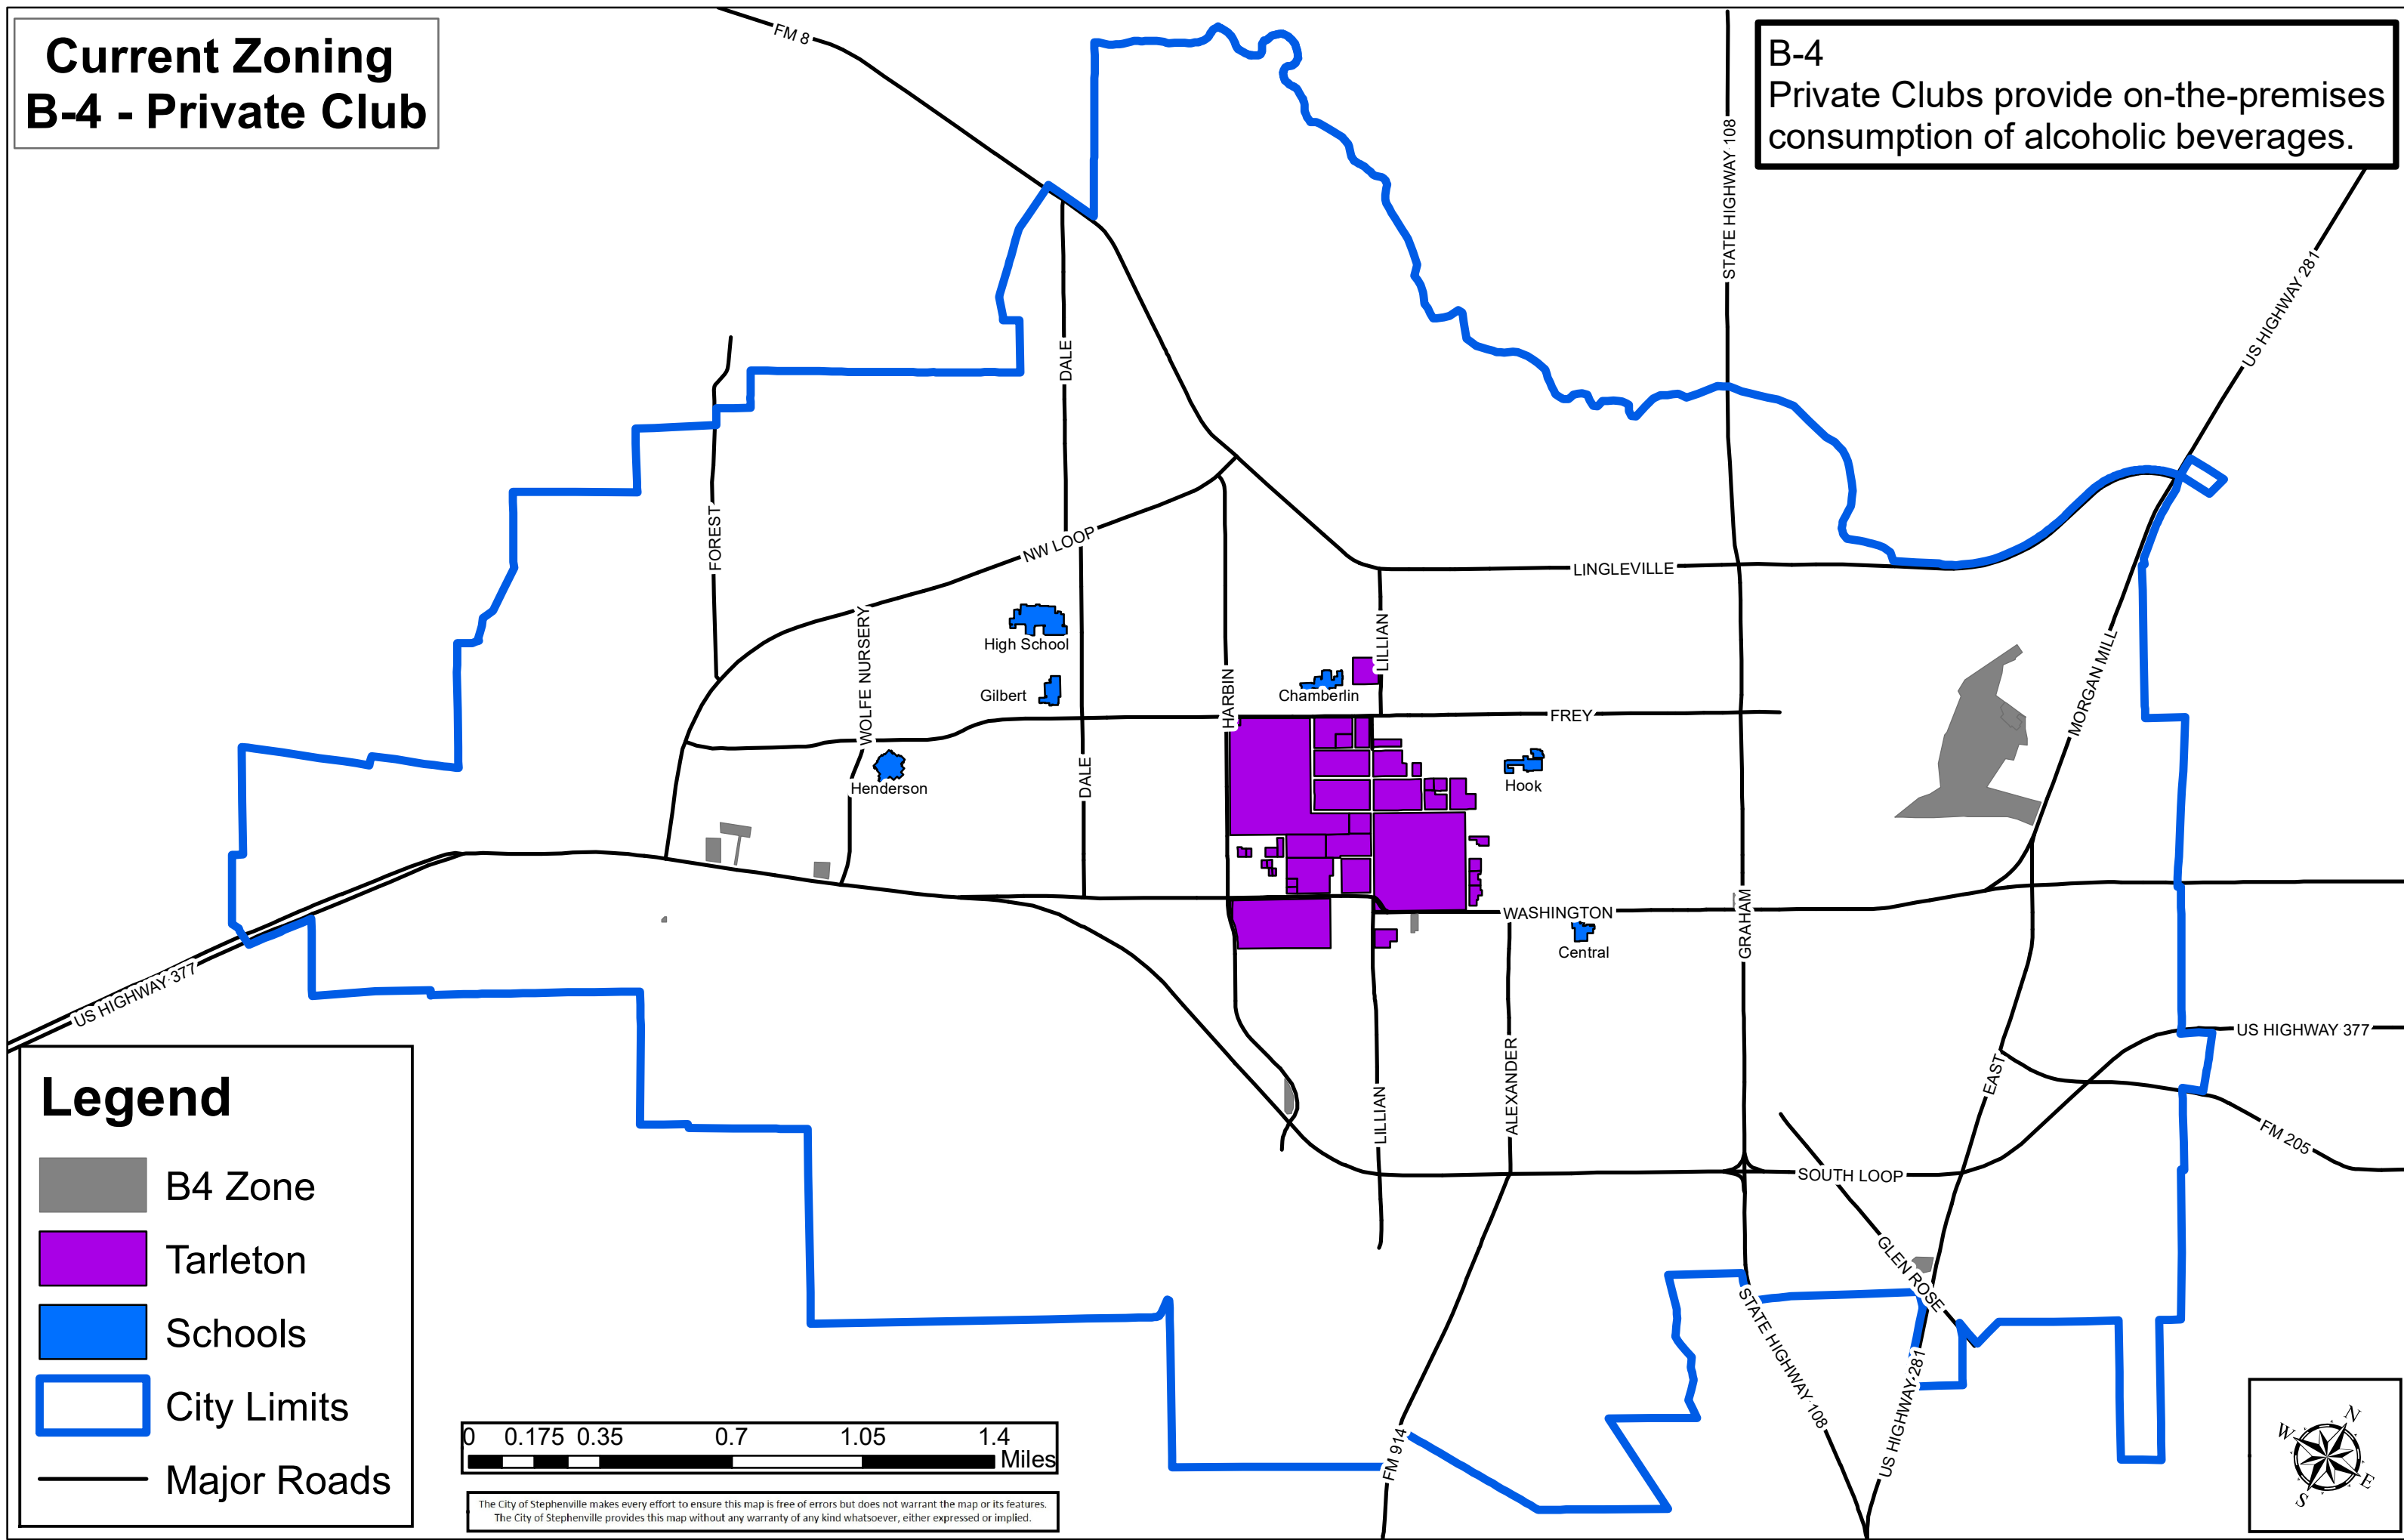

Current Zoning B-4 - Private Club

B-4
Private Clubs provide on-the-premises
consumption of alcoholic beverages.

Legend

-  B4 Zone
-  Tarleton
-  Schools
-  City Limits
-  Major Roads

The City of Stephenville makes every effort to ensure this map is free of errors but does not warrant the map or its features. The City of Stephenville provides this map without any warranty of any kind whatsoever, either expressed or implied.