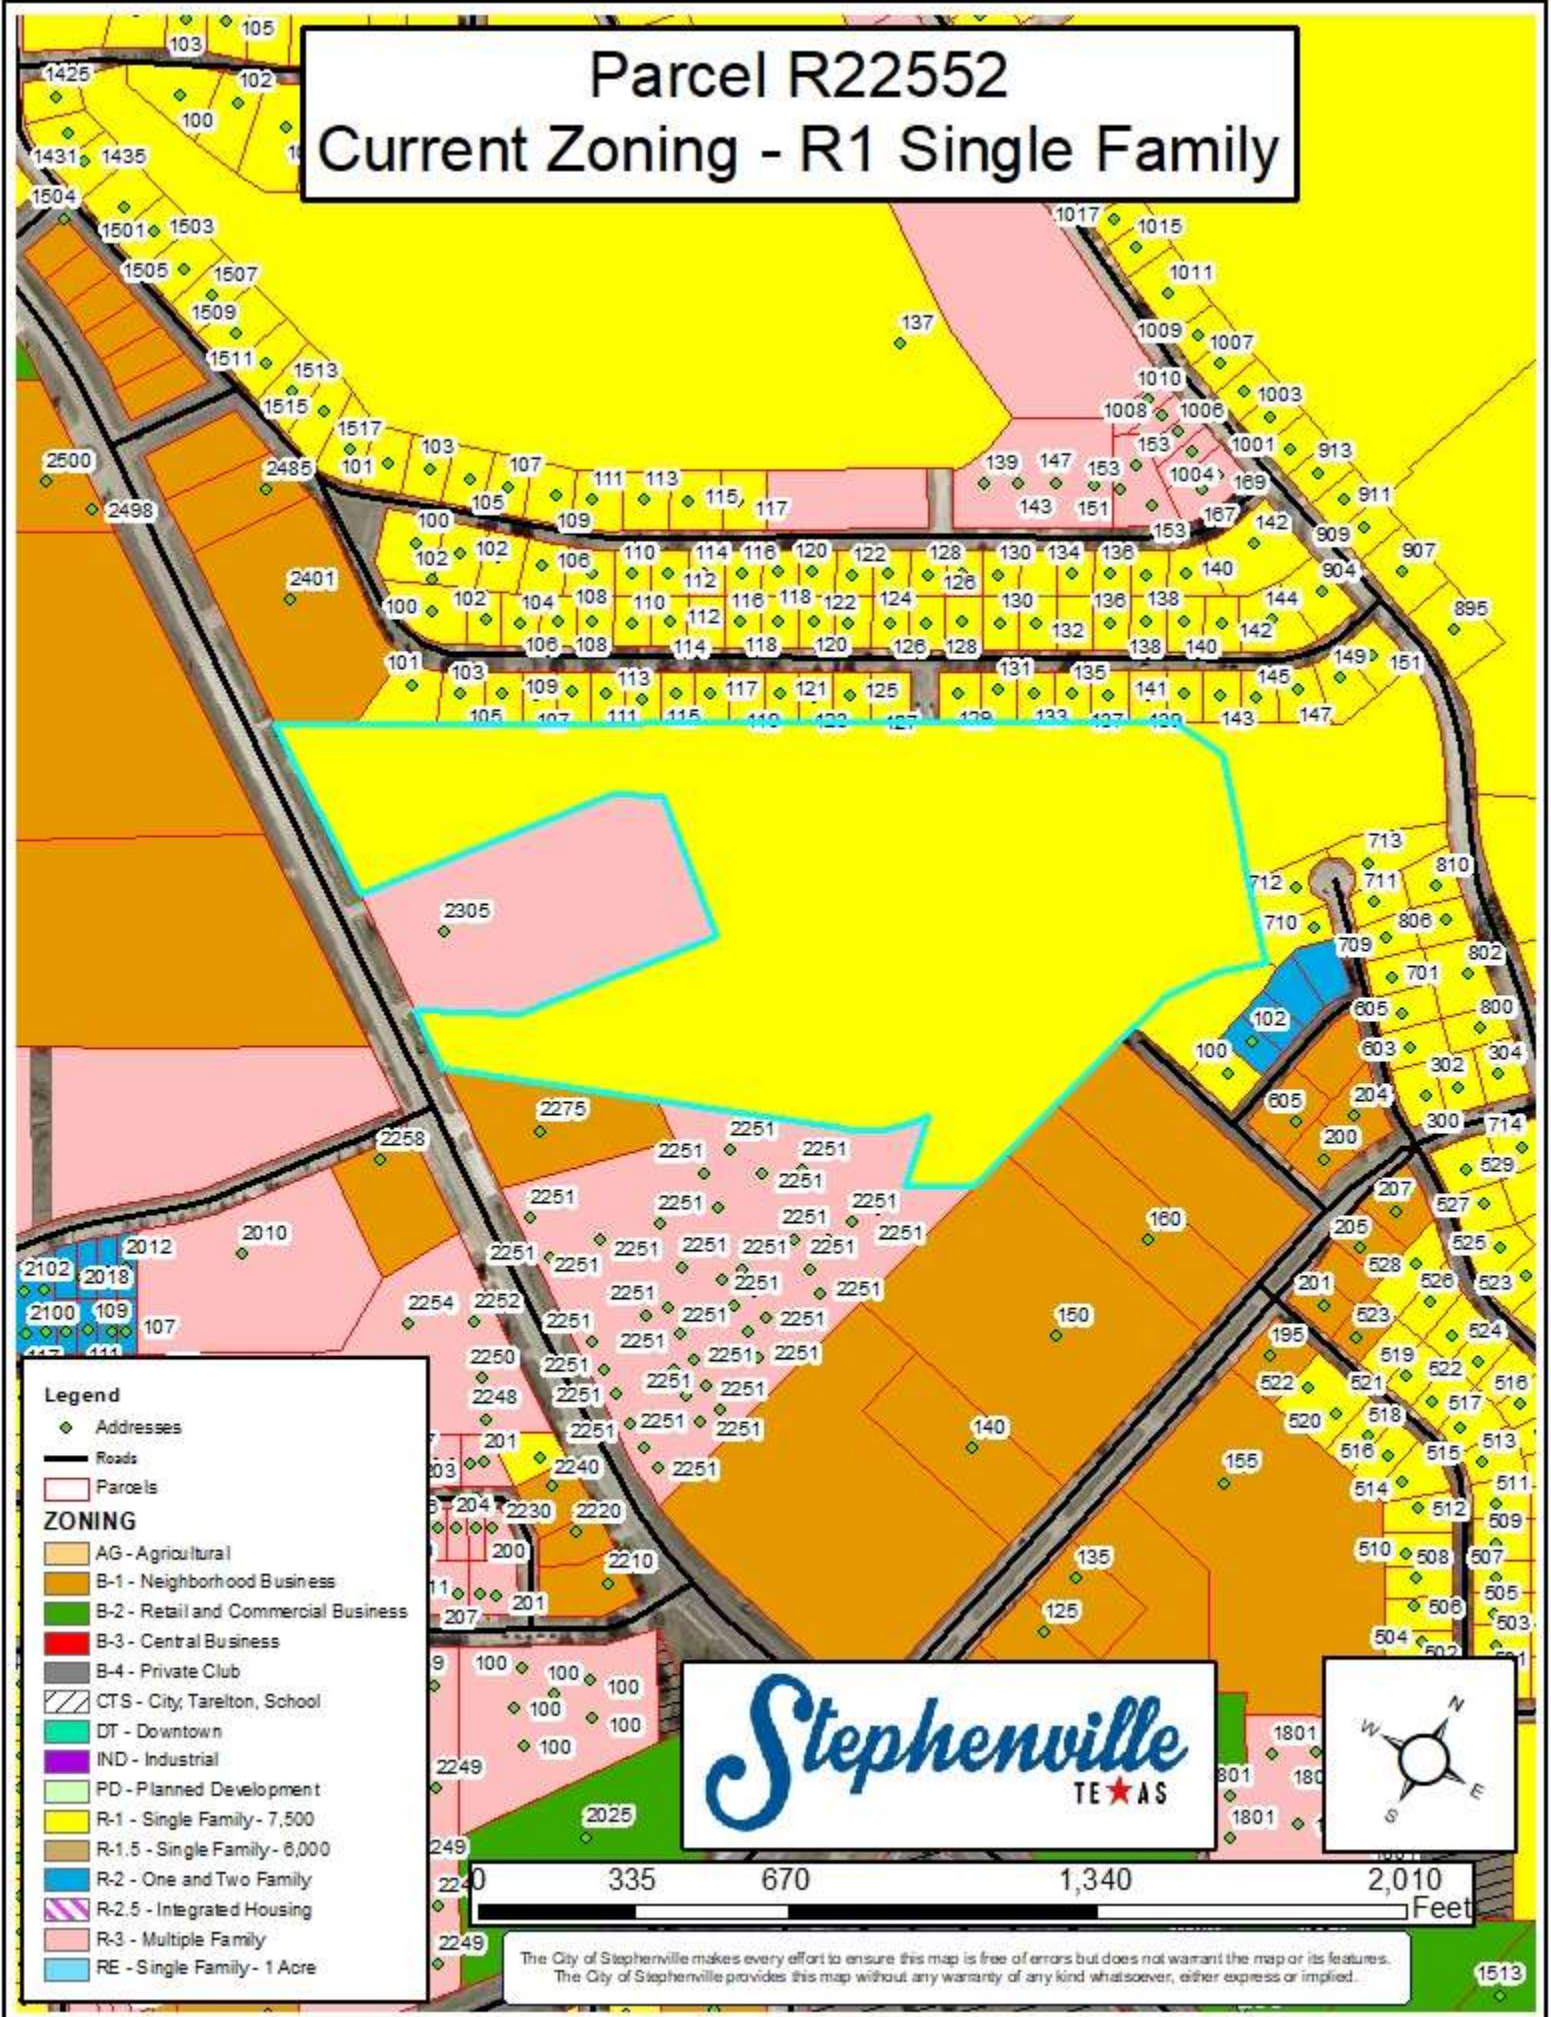

Parcel R22552 200 ft Buffer

Legend

- ◆ Addresses
- Roads
- 200 ft Buffer
- Parcels

0 335 670 1,340 2,010 Feet

The City of Stephenville makes every effort to ensure this map is free of errors but does not warrant the map or its features. The City of Stephenville provides this map without any warranty of any kind whatsoever, either express or implied.

1513

Parcel R22552

Current Zoning - R1 Single Family

Legend

- ◆ Addresses
 - Roads
 - Parcels
- ### ZONING
- AG - Agricultural
 - B-1 - Neighborhood Business
 - B-2 - Retail and Commercial Business
 - B-3 - Central Business
 - B-4 - Private Club
 - CTS - City, Tareyton, School
 - DT - Downtown
 - IND - Industrial
 - PD - Planned Development
 - R-1 - Single Family - 7,500
 - R-1.5 - Single Family - 6,000
 - R-2 - One and Two Family
 - R-2.5 - Integrated Housing
 - R-3 - Multiple Family
 - RE - Single Family - 1 Acre

Parcel R22552

Future Land Use - Single Family

Legend

- ◆ Addresses
- Roads
- ▭ Parcels

Future Use

- ▭ Ag/Open Space
- ▭ Office/Neighbor_Bus
- ▭ Commercial
- ▭ Cent Business Dist
- ▭ City/Tarleton/SISD
- ▭ Downtown
- ▭ Industrial
- ▭ Planned Development
- ▭ Single Family
- ▭ 1_2 Family
- ▭ Multi-Fam/Resident
- ▭ Duplex/Townhome
- ▭ Manufact Homes