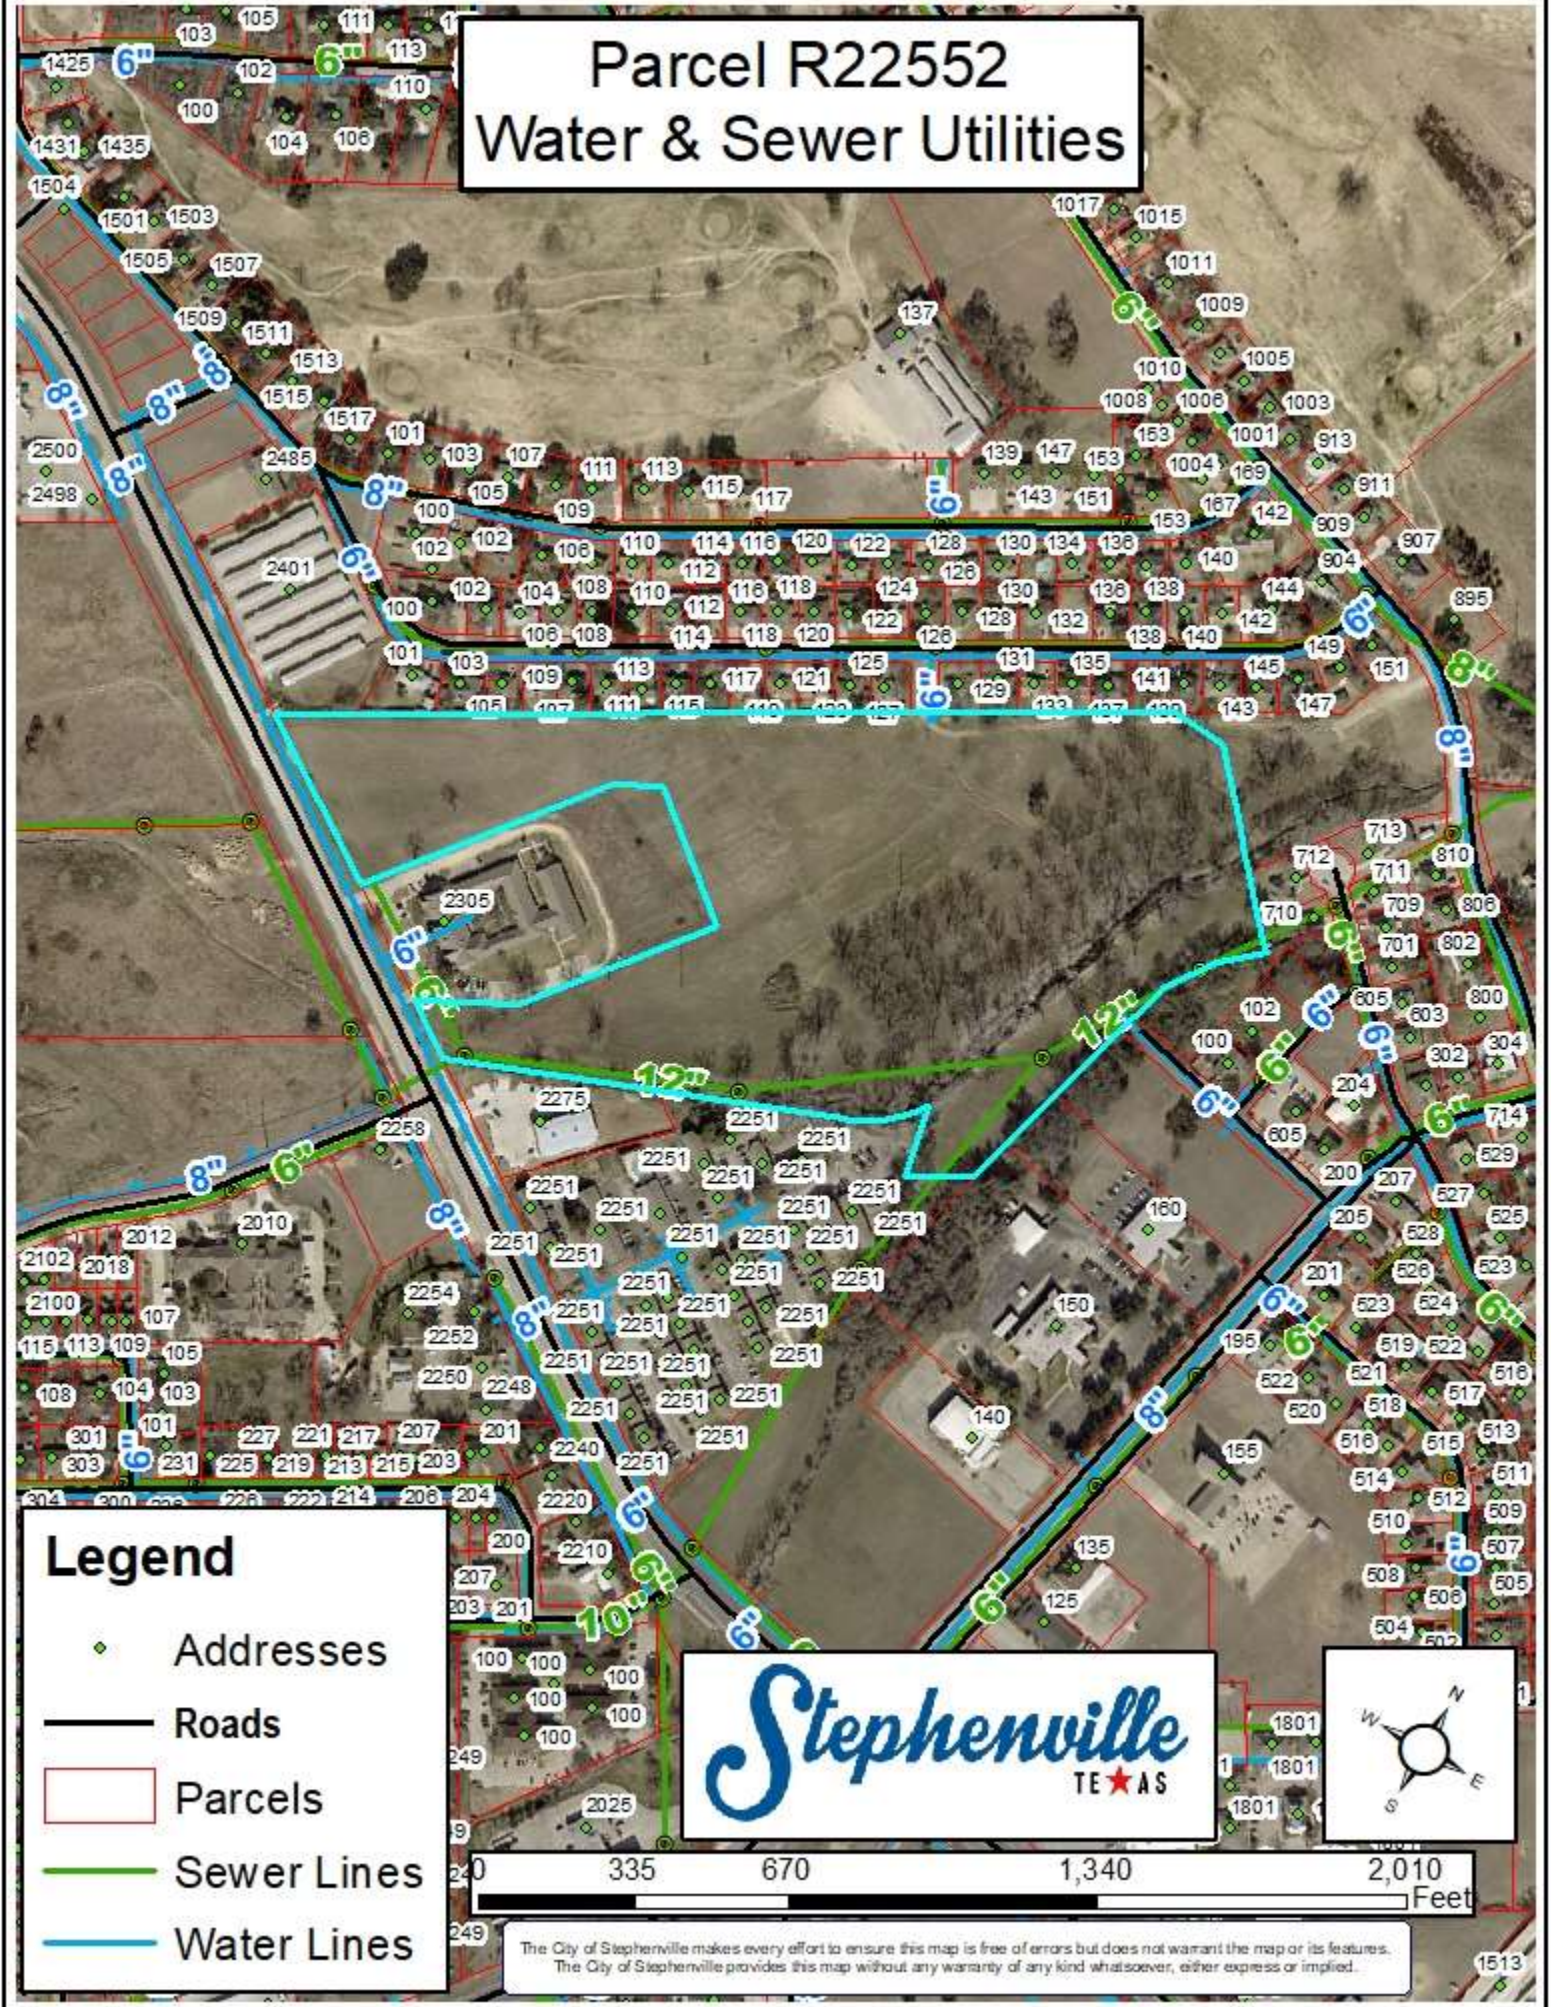

Parcel R22552 Water & Sewer Utilities

Legend

- Addresses
- Roads
- Parcels
- Sewer Lines
- Water Lines