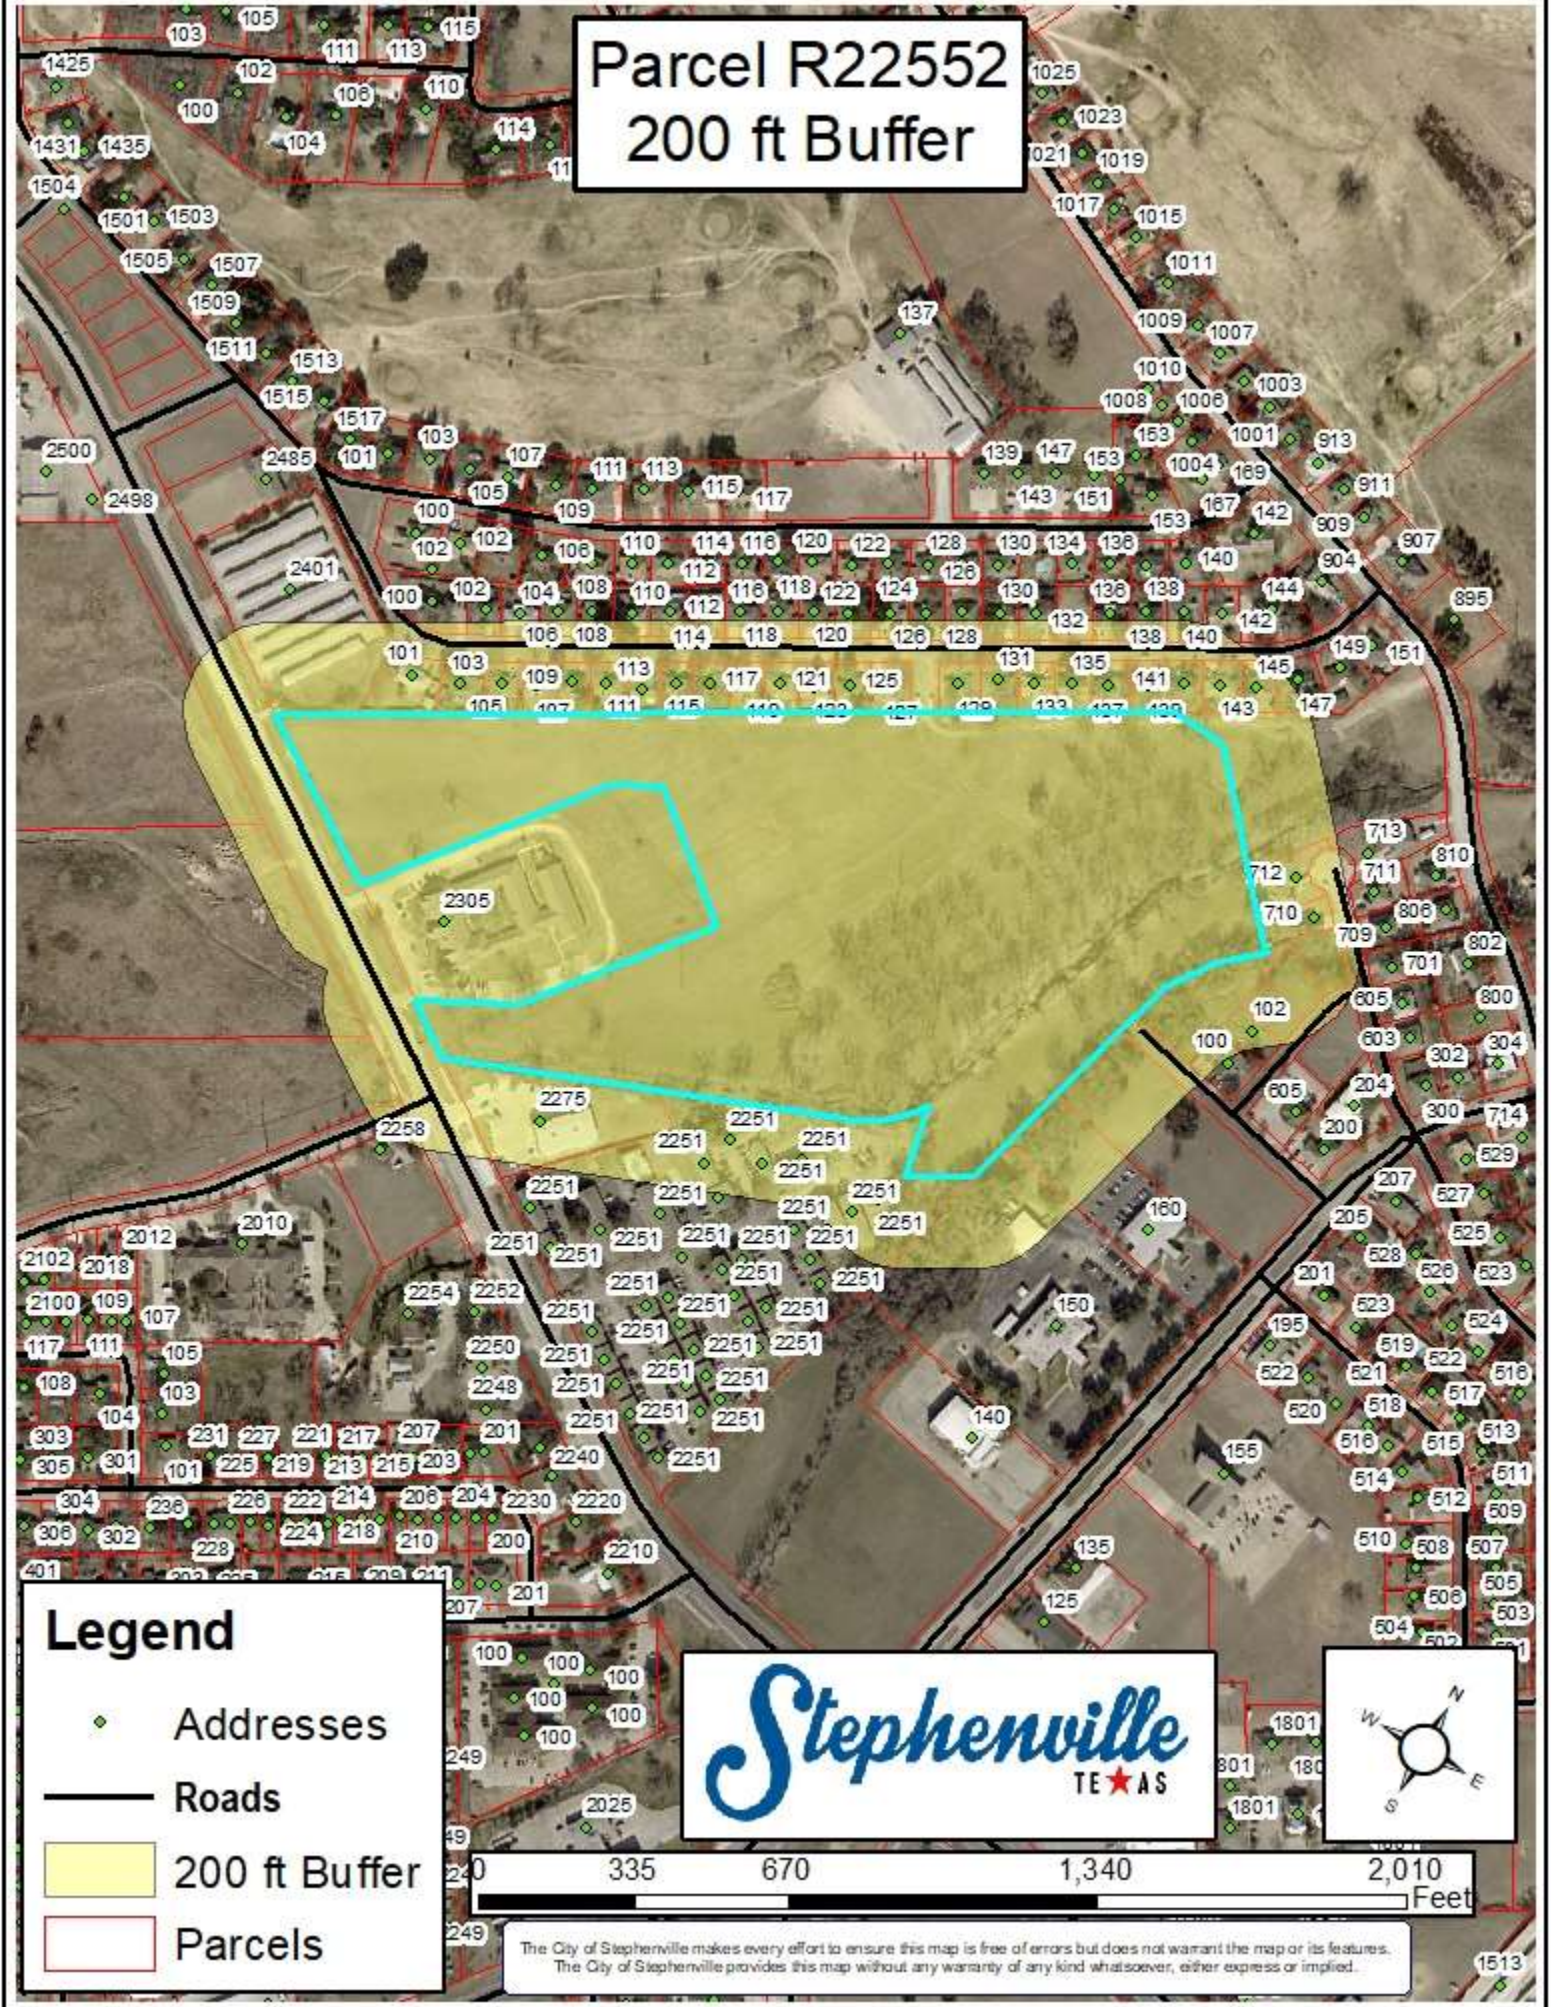

Parcel R22552 200 ft Buffer

Legend

- ◆ Addresses
- Roads
- 200 ft Buffer
- Parcels

0 335 670 1,340 2,010 Feet

The City of Stephenville makes every effort to ensure this map is free of errors but does not warrant the map or its features. The City of Stephenville provides this map without any warranty of any kind whatsoever, either express or implied.

1513

Parcel R22552

Current Zoning - R1 Single Family

Legend

- ◆ Addresses
 - Roads
 - Parcels
- ### ZONING
- AG - Agricultural
 - B-1 - Neighborhood Business
 - B-2 - Retail and Commercial Business
 - B-3 - Central Business
 - B-4 - Private Club
 - CTS - City, Tareyton, School
 - DT - Downtown
 - IND - Industrial
 - PD - Planned Development
 - R-1 - Single Family - 7,500
 - R-1.5 - Single Family - 6,000
 - R-2 - One and Two Family
 - R-2.5 - Integrated Housing
 - R-3 - Multiple Family
 - RE - Single Family - 1 Acre

Parcel R22552

Future Land Use - Single Family

Legend

- ◆ Addresses
- Roads
- ▭ Parcels

Future Use

- ▭ Ag/Open Space
- ▭ Office/Neighbor_Bus
- ▭ Commercial
- ▭ Cent Business Dist
- ▭ City/Tarleton/SISD
- ▭ Downtown
- ▭ Industrial
- ▭ Planned Development
- ▭ Single Family
- ▭ 1_2 Family
- ▭ Multi-Fam/Resident
- ▭ Duplex/Townhome
- ▭ Manufact Homes