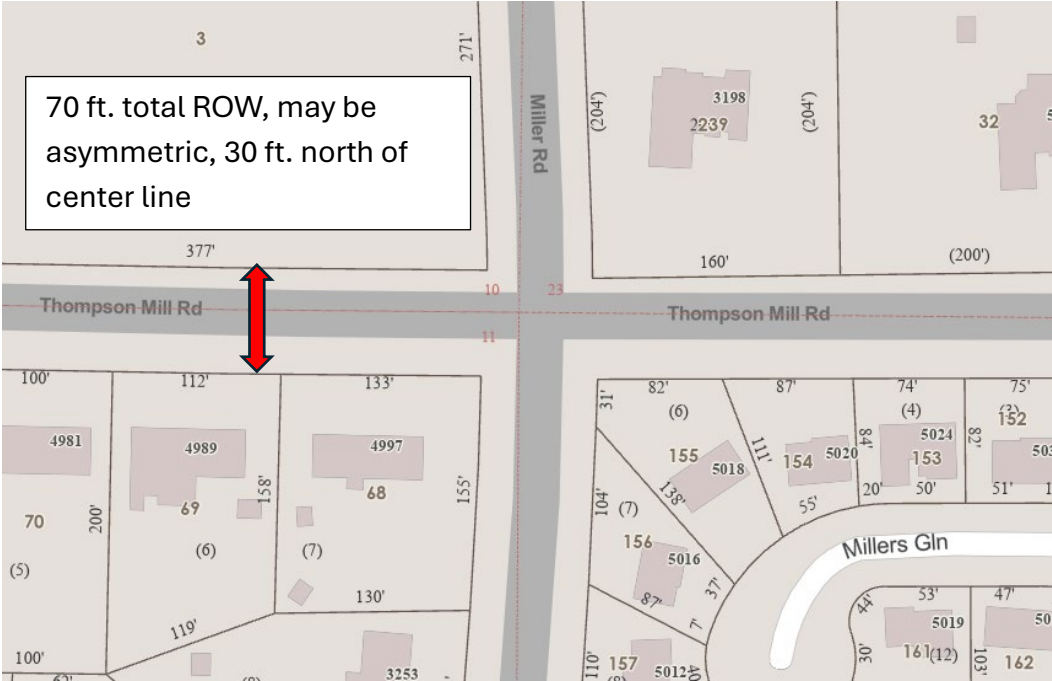

THOMPSON MILL ROAD AT SNAPFINGER CREEK

<https://maps.app.goo.gl/7iNdAKj9TkPN9MCk9>

4660 Thomas Mill Road looking east into City of Stonecrest

<https://maps.app.goo.gl/9XAvev4MFEhUbzAm8>

4756 Thomas Mill Road looking east

THOMPSON MILL ROAD EAST OF INVERMERE WOODS COURT

<https://maps.app.goo.gl/Kw7Y33xwGQgB1oCp7>

4854 Thomas Mill Road looking east

THOMPSON MILL ROAD AT MILLER ROAD

<https://maps.app.goo.gl/b6a45JXwERHkeVAR6>

4989 Thomas Mill Road looking east

<https://maps.app.goo.gl/cjg1GFzz6uxANDWw8>

5055 Thomas Mill Road looking east