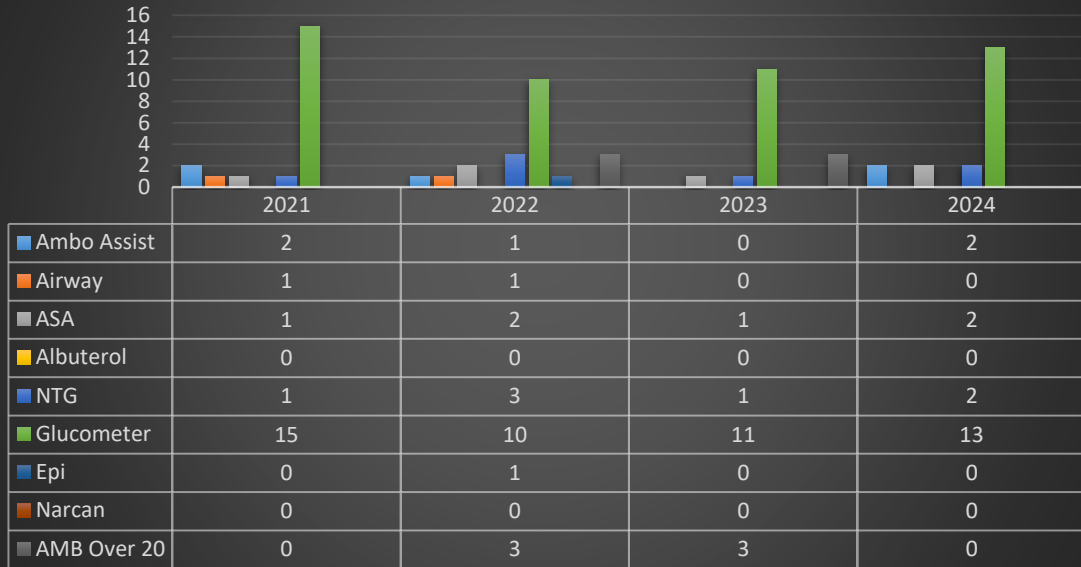

MONTHLY COMPARISON REPORT 2021-2024

May

ST. FRANCIS

FIRE & RESCUE

May Response Times 2021-2024

May Calls for Service 2021-2024

Average Number of Firefighters Per Response 2021-2024

Fire Runs vs. EMS Runs May 2021-2024

Variance Usage May 2021-2024

Fire Inspections May 2021-2024