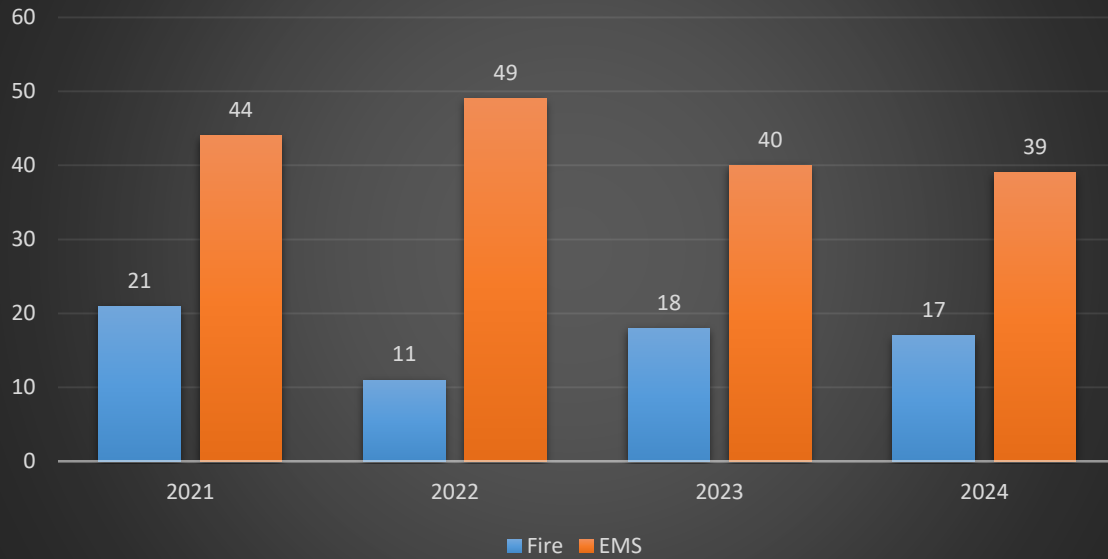

MONTHLY COMPARISON REPORT 2021-2024

May

ST. FRANCIS

FIRE & RESCUE

May Response Times 2021-2024

May Calls for Service 2021-2024

Average Number of Firefighters Per Response 2021-2024

Fire Runs vs. EMS Runs May 2021-2024