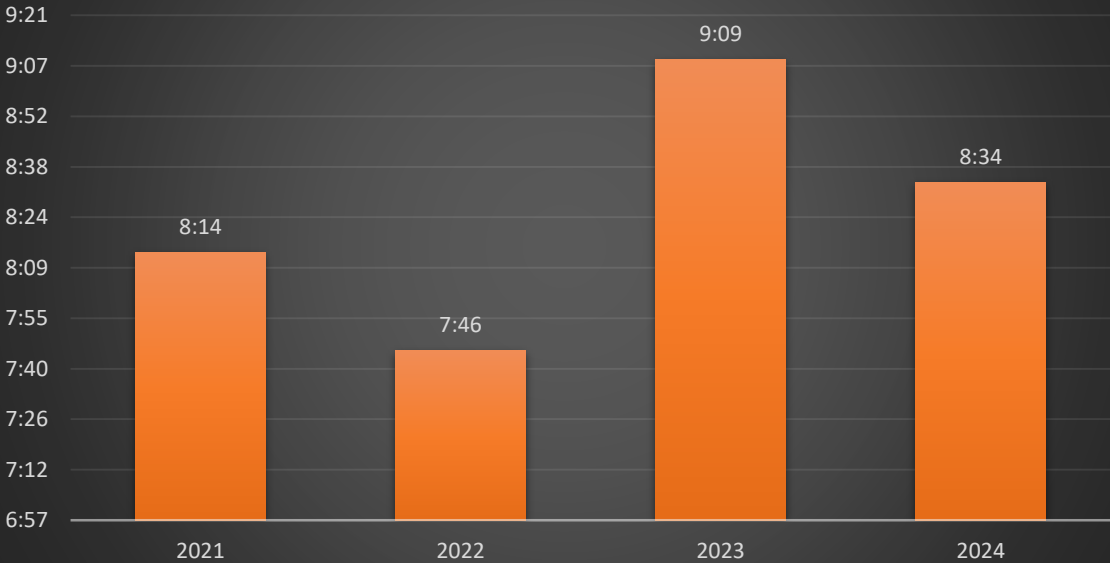

MONTHLY COMPARISON REPORT 2021-2024

May

ST. FRANCIS

FIRE & RESCUE

May Response Times 2021-2024

May Calls for Service 2021-2024

Average Number of Firefighters Per Response 2021-2024

Fire Runs vs. EMS Runs May 2021-2024