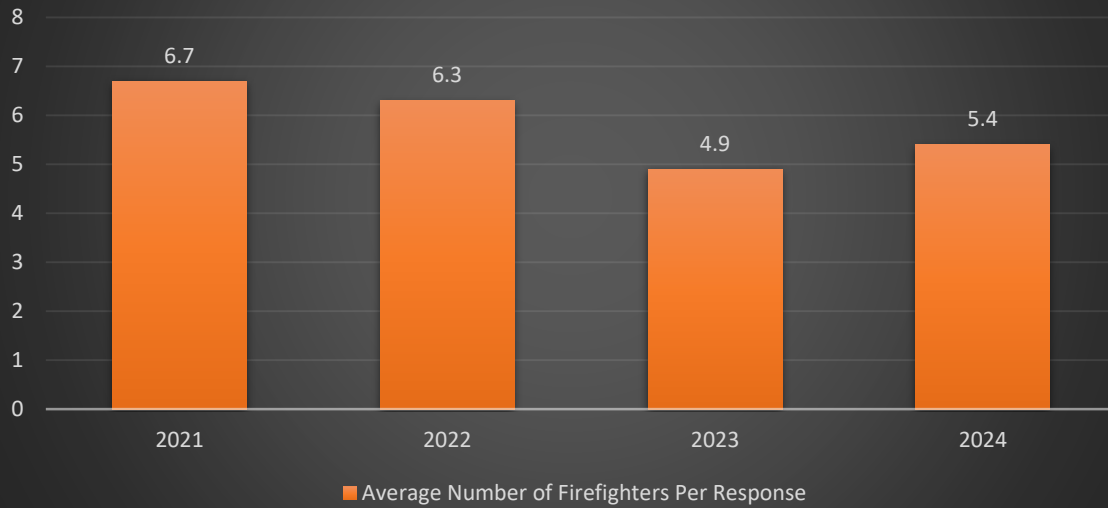

MONTHLY COMPARISON REPORT 2021-2024

May

ST. FRANCIS

FIRE & RESCUE

May Response Times 2021-2024

May Calls for Service 2021-2024

Average Number of Firefighters Per Response 2021-2024

Fire Runs vs. EMS Runs May 2021-2024