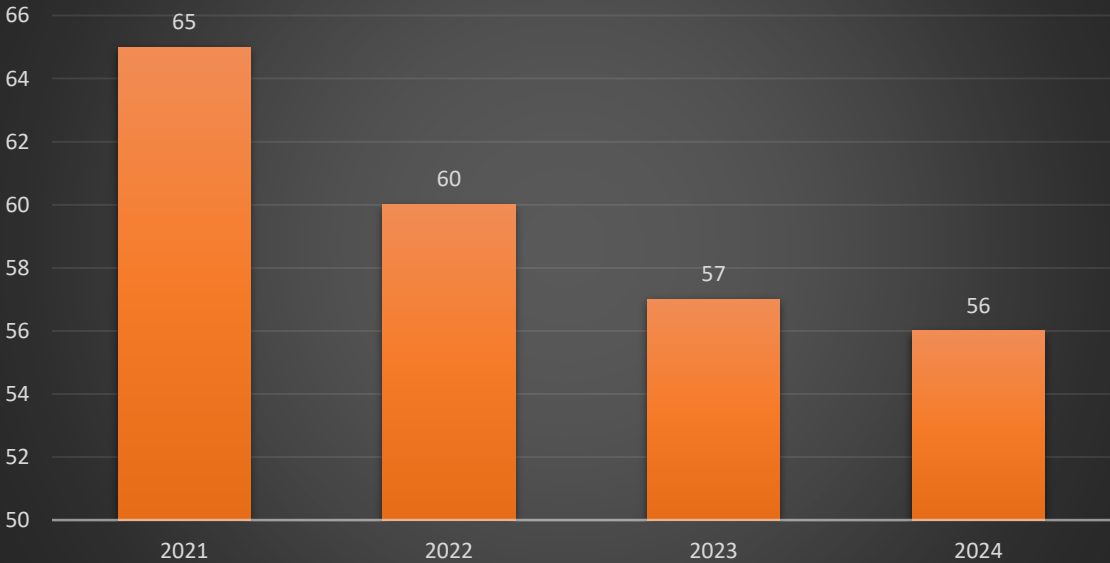

MONTHLY COMPARISON REPORT 2021-2024

May

ST. FRANCIS

FIRE & RESCUE

May Response Times 2021-2024

May Calls for Service 2021-2024

Average Number of Firefighters Per Response 2021-2024

Fire Runs vs. EMS Runs May 2021-2024