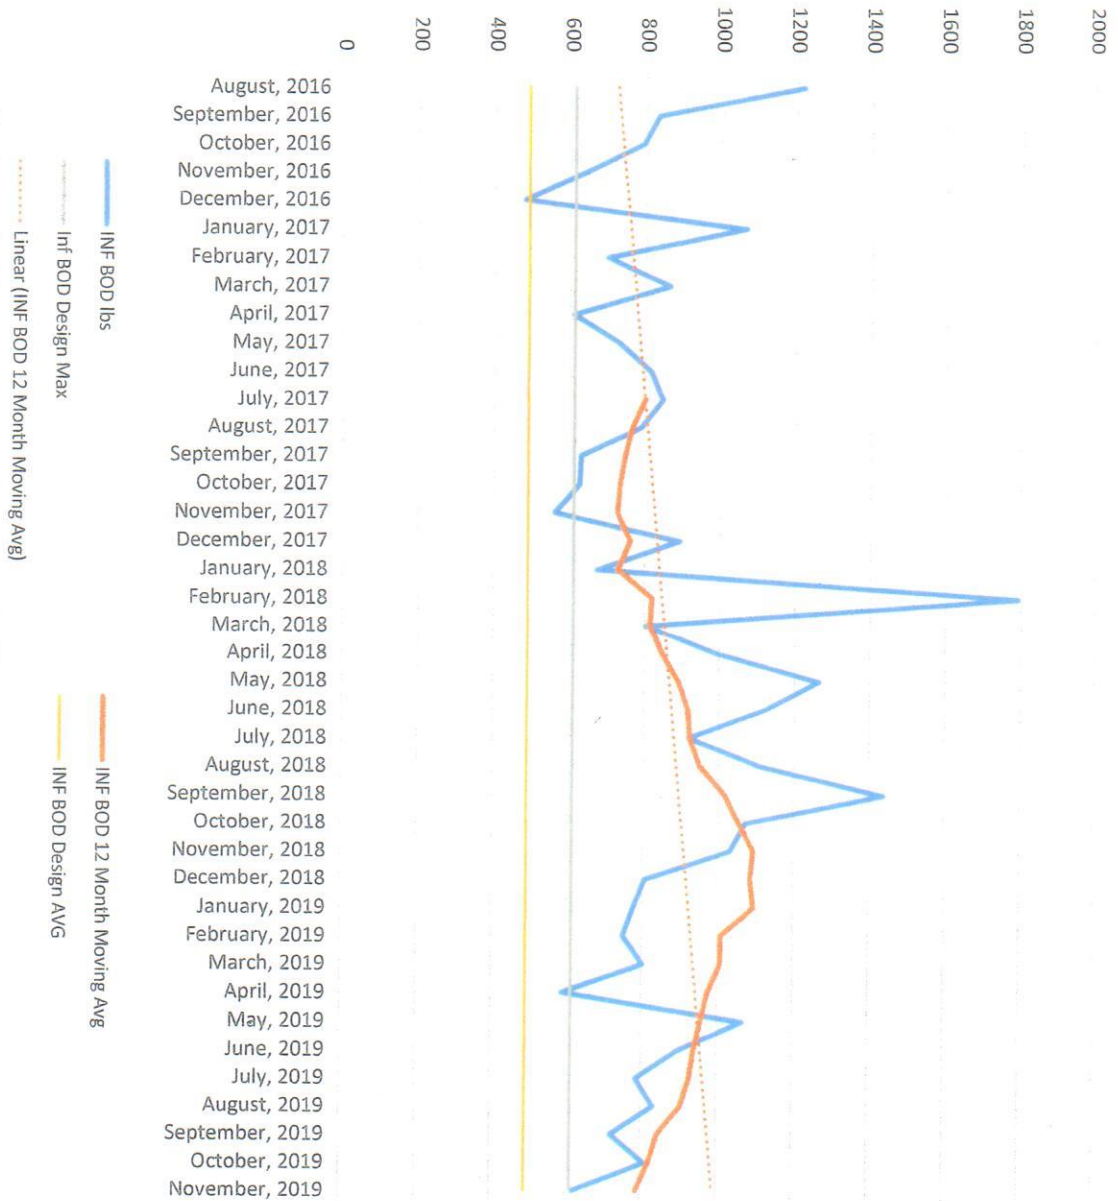

STVN Inf BOD LBA Annual Info Summary August, 2016 - November, 2019	INFLUENT Loading BOD 5 LB AVG	INFLUENT Loading 12 Mon Moving LB AVG
August, 2016	1218	
September, 2016	834	
October, 2016	793	
November, 2016	641	
December, 2016	478	
January, 2017	1067	
February, 2017	699	
March, 2017	865	
April, 2017	611	
May, 2017	730	
June, 2017	816	
July, 2017	847	800
August, 2017	789	764
September, 2017	631	747
October, 2017	628	734
November, 2017	562	727
December, 2017	894	762
January, 2018	675	729
February, 2018	1793	820
March, 2018	804	815
April, 2018	991	847
May, 2018	1265	891
June, 2018	1124	917
July, 2018	920	923
August, 2018	1113	950
September, 2018	1439	1017
October, 2018	1072	1054
November, 2018	1032	1094
December, 2018	807	1086
January, 2019	776	1095
February, 2019	749	1008
March, 2019	803	1008
April, 2019	589	974
May, 2019	1067	958
June, 2019	897	939
July, 2019	785	927
August, 2019	833	904
September, 2019	720	844
October, 2019	810	822
November, 2019	620	788

Influent BOD Loading in Lbs.

STVN Inf TSS LBAAnnual Info Summary August, 2016 - November, 2019	INFLUENT Loading TSS LB AVG	INFLUENT Loading 12 Mon Moving LB AVG
August, 2016	816	
September, 2016	866	
October, 2016	608	
November, 2016	548	
December, 2016	609	
January, 2017	409	
February, 2017	575	
March, 2017	743	
April, 2017	630	
May, 2017	677	
June, 2017	863	
July, 2017	785	
August, 2017	726	670
September, 2017	543	643
October, 2017	436	629
November, 2017	618	635
December, 2017	938	662
January, 2018	754	691
February, 2018	938	721
March, 2018	675	715
April, 2018	1001	746
May, 2018	725	750
June, 2018	969	759
July, 2018	884	767
August, 2018	797	773
September, 2018	729	789
October, 2018	689	810
November, 2018	726	819
December, 2018	582	789
January, 2019	428	762
February, 2019	417	719
March, 2019	372	693
April, 2019	409	644
May, 2019	558	630
June, 2019	622	601
July, 2019	578	576
August, 2019	490	550
September, 2019	534	534
October, 2019	475	516
November, 2019	494	497

Influent TSS Loading in Lbs.