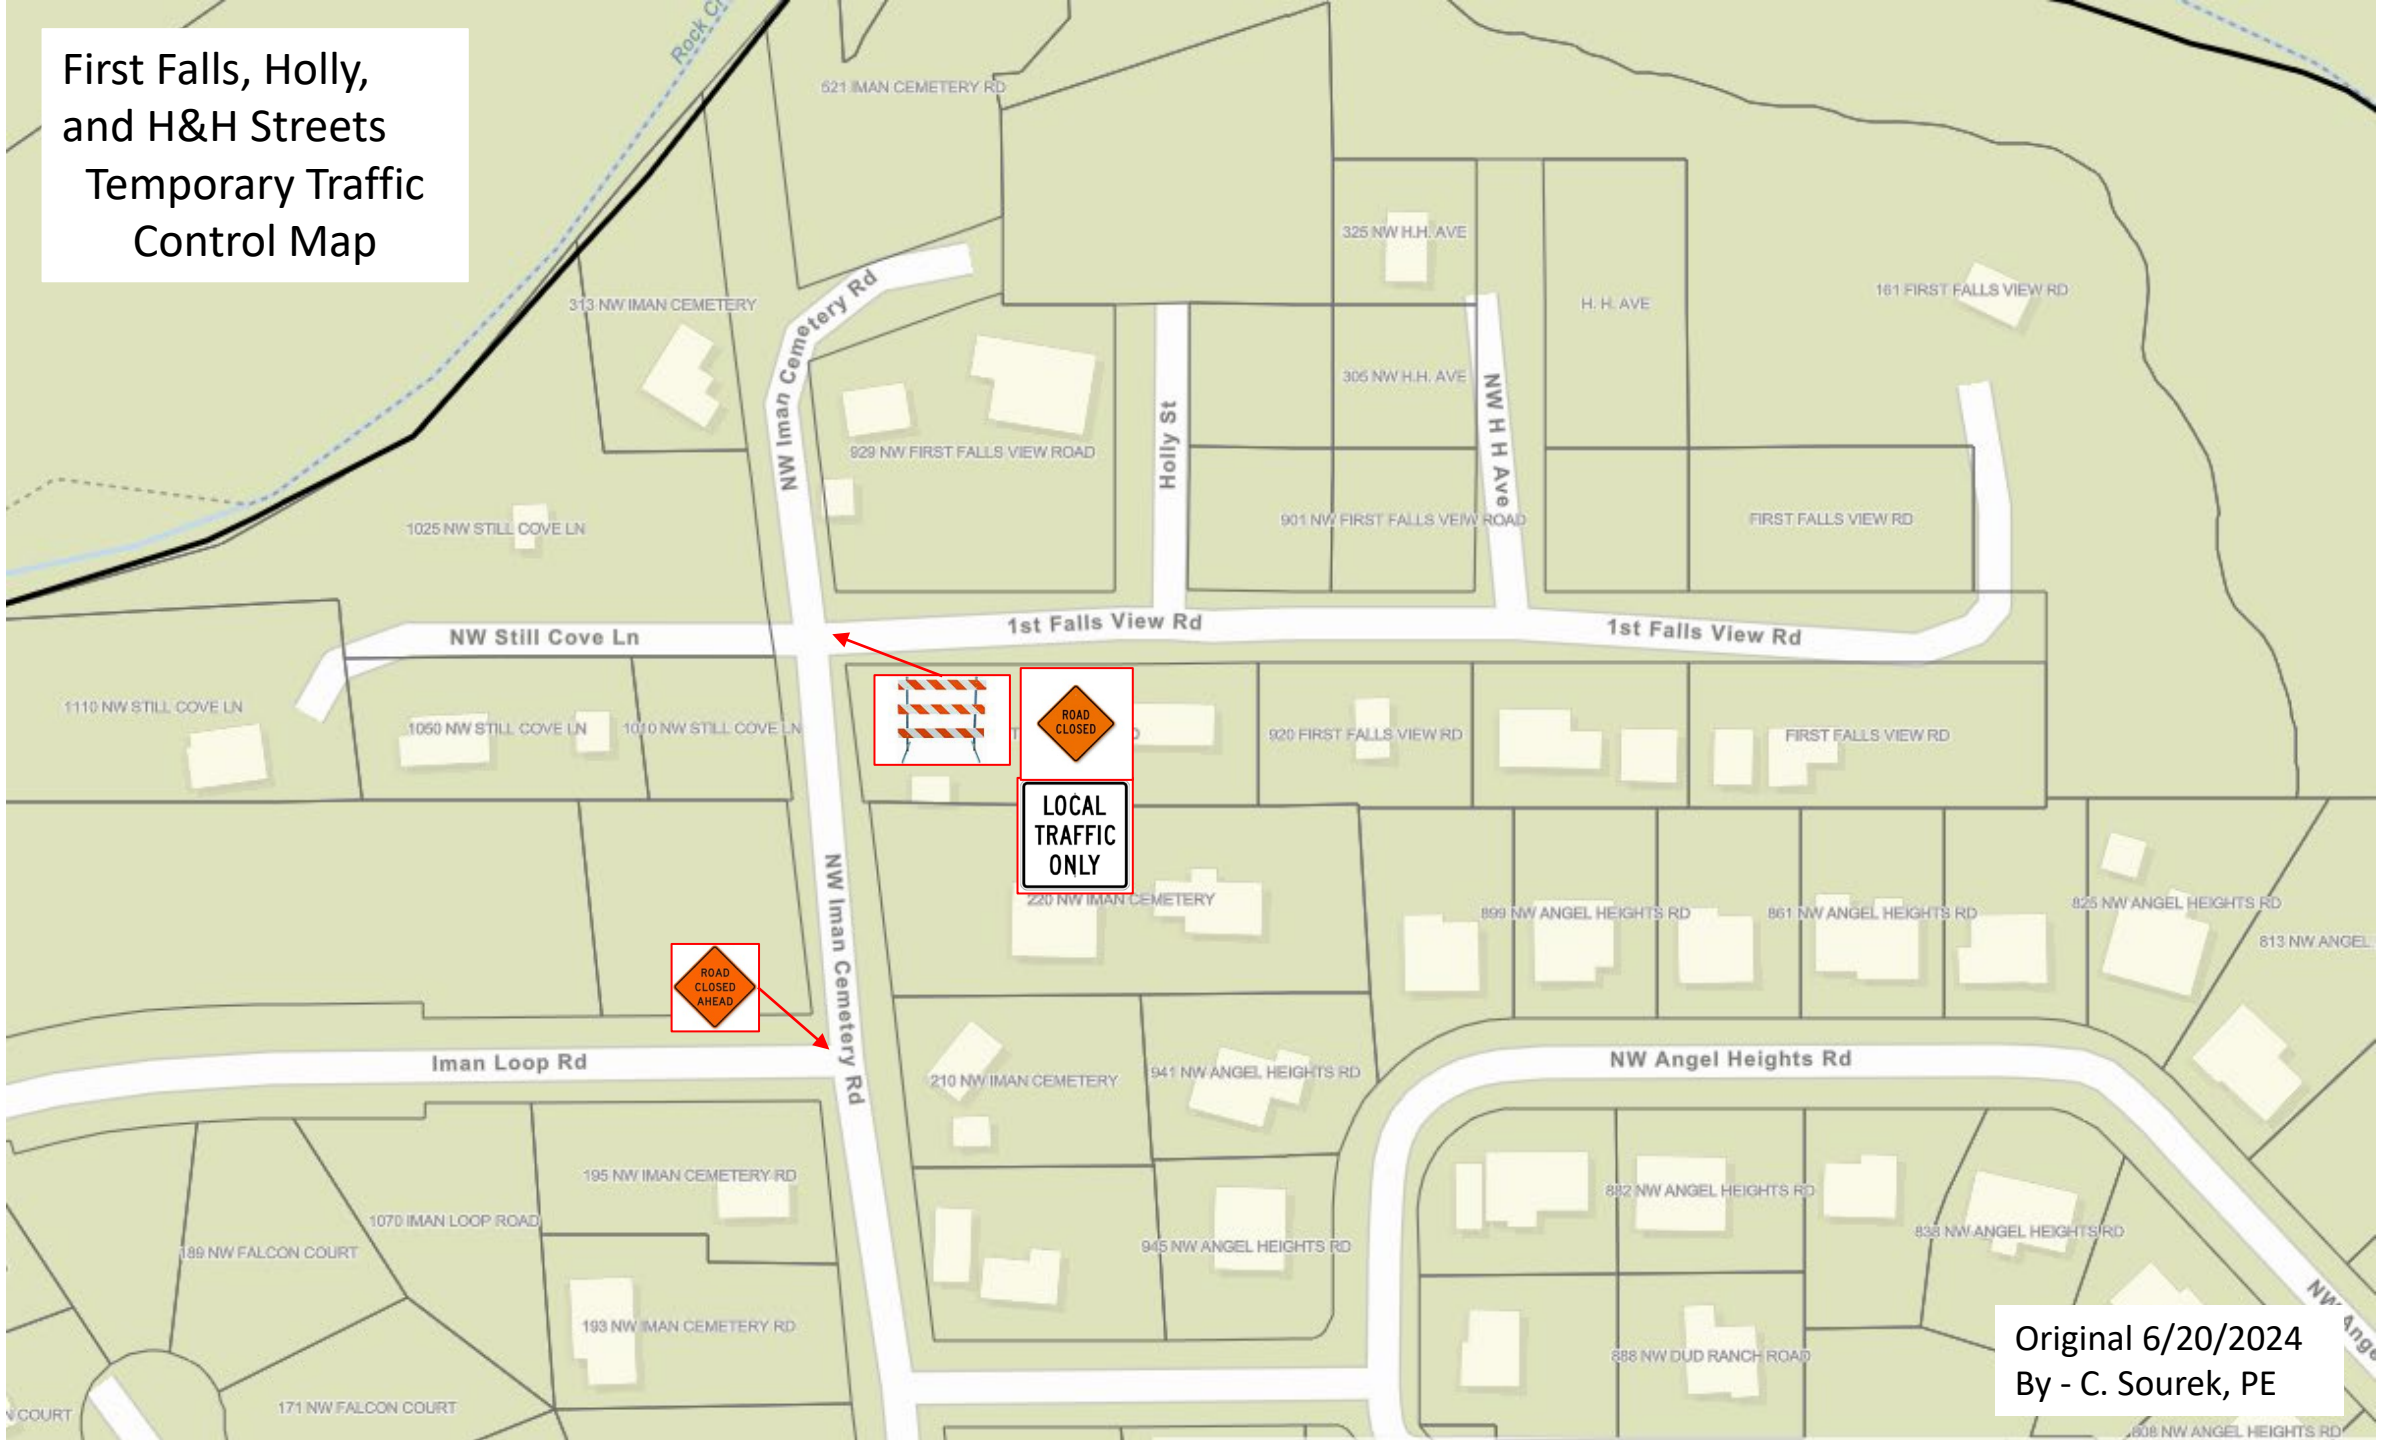

Foster Creek Road Detour Map

Original 6/20/2024
By - C. Sourek, PE

First Falls, Holly, and H&H Streets Temporary Traffic Control Map

Original 6/20/2024
By - C. Sourek, PE

Lakeview Drive
Temporary Traffic
Control Map