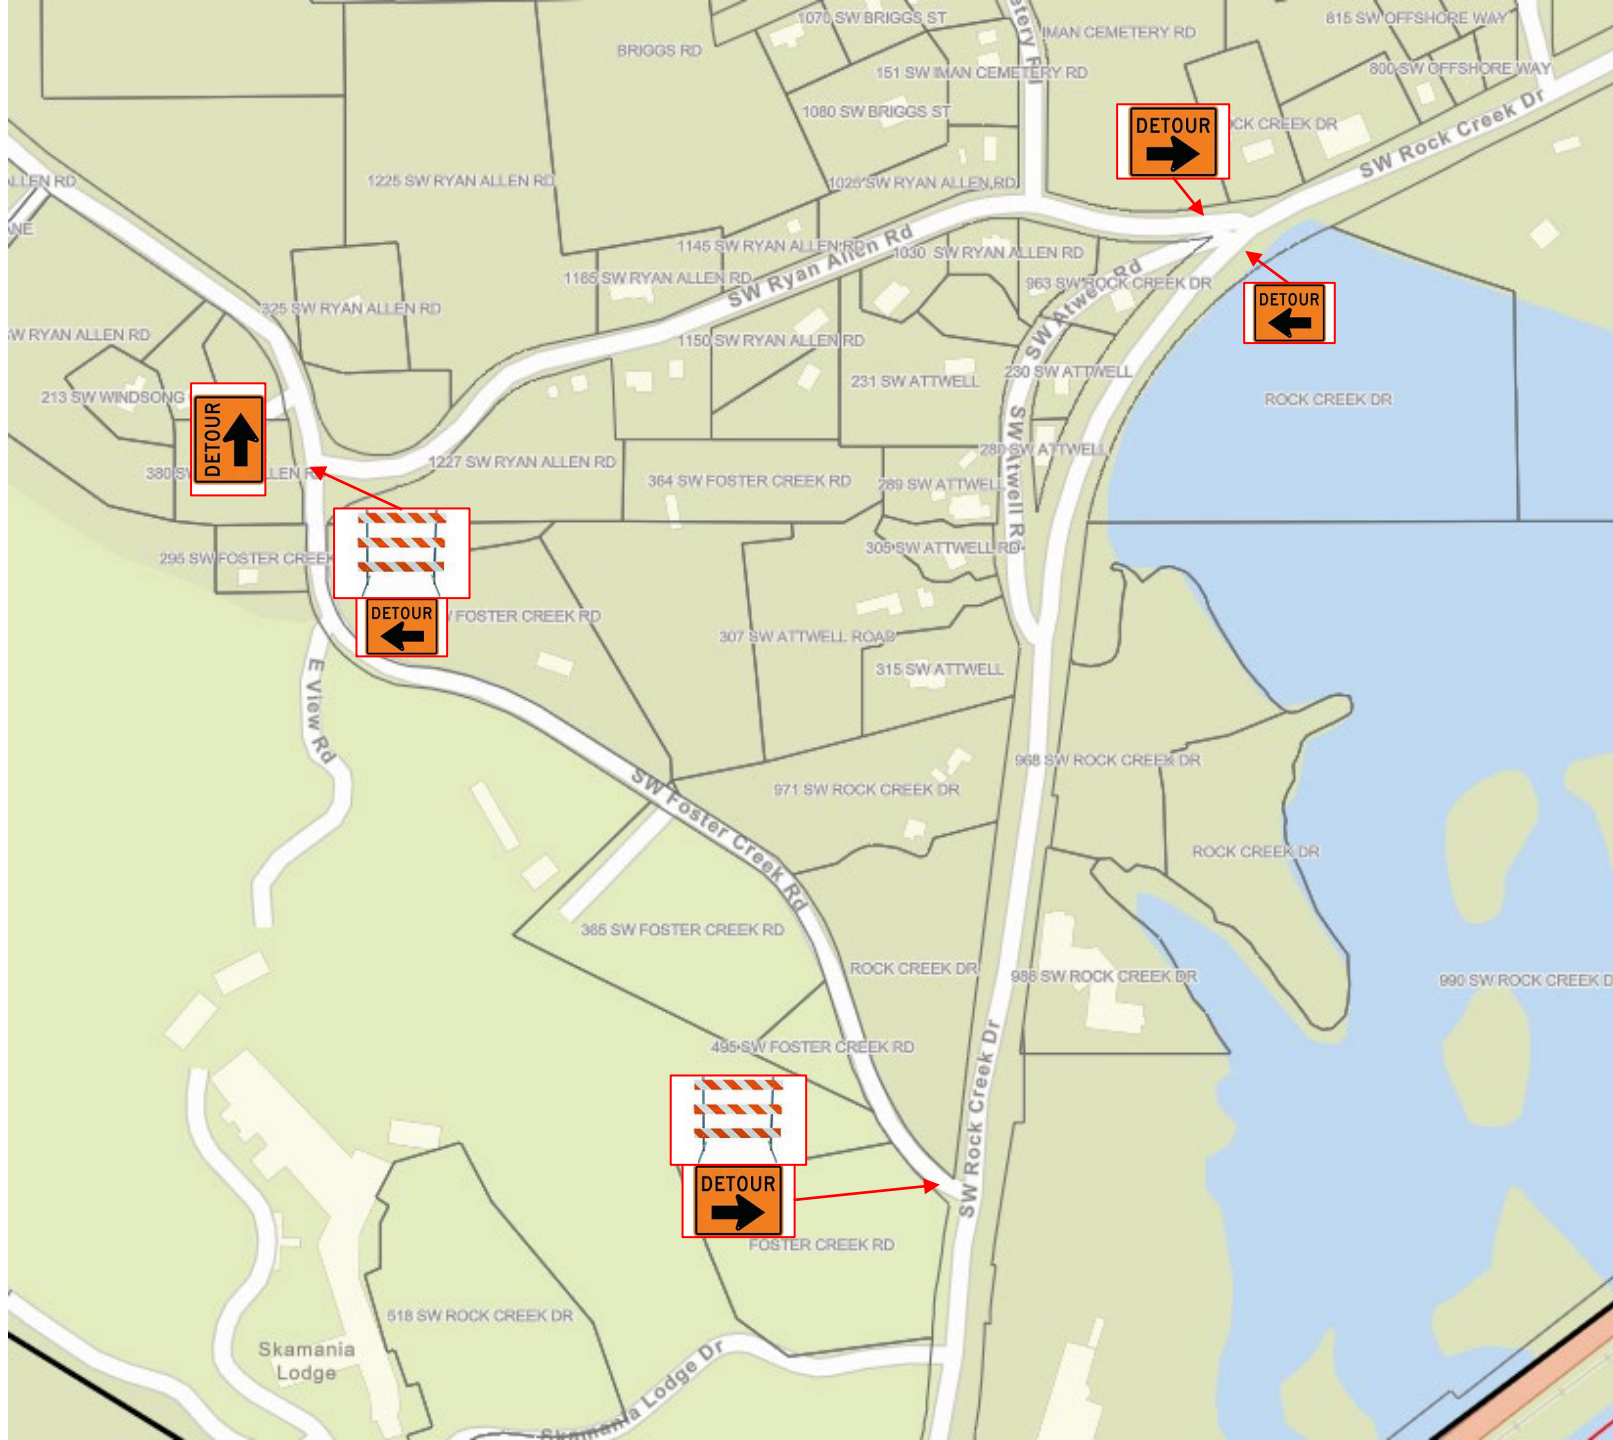

Foster Creek Road Detour Map

Original 6/20/2024
By - C. Sourek, PE

First Falls, Holly, and H&H Streets Temporary Traffic Control Map

Original 6/20/2024
By - C. Sourek, PE

Lakeview Drive
Temporary Traffic
Control Map