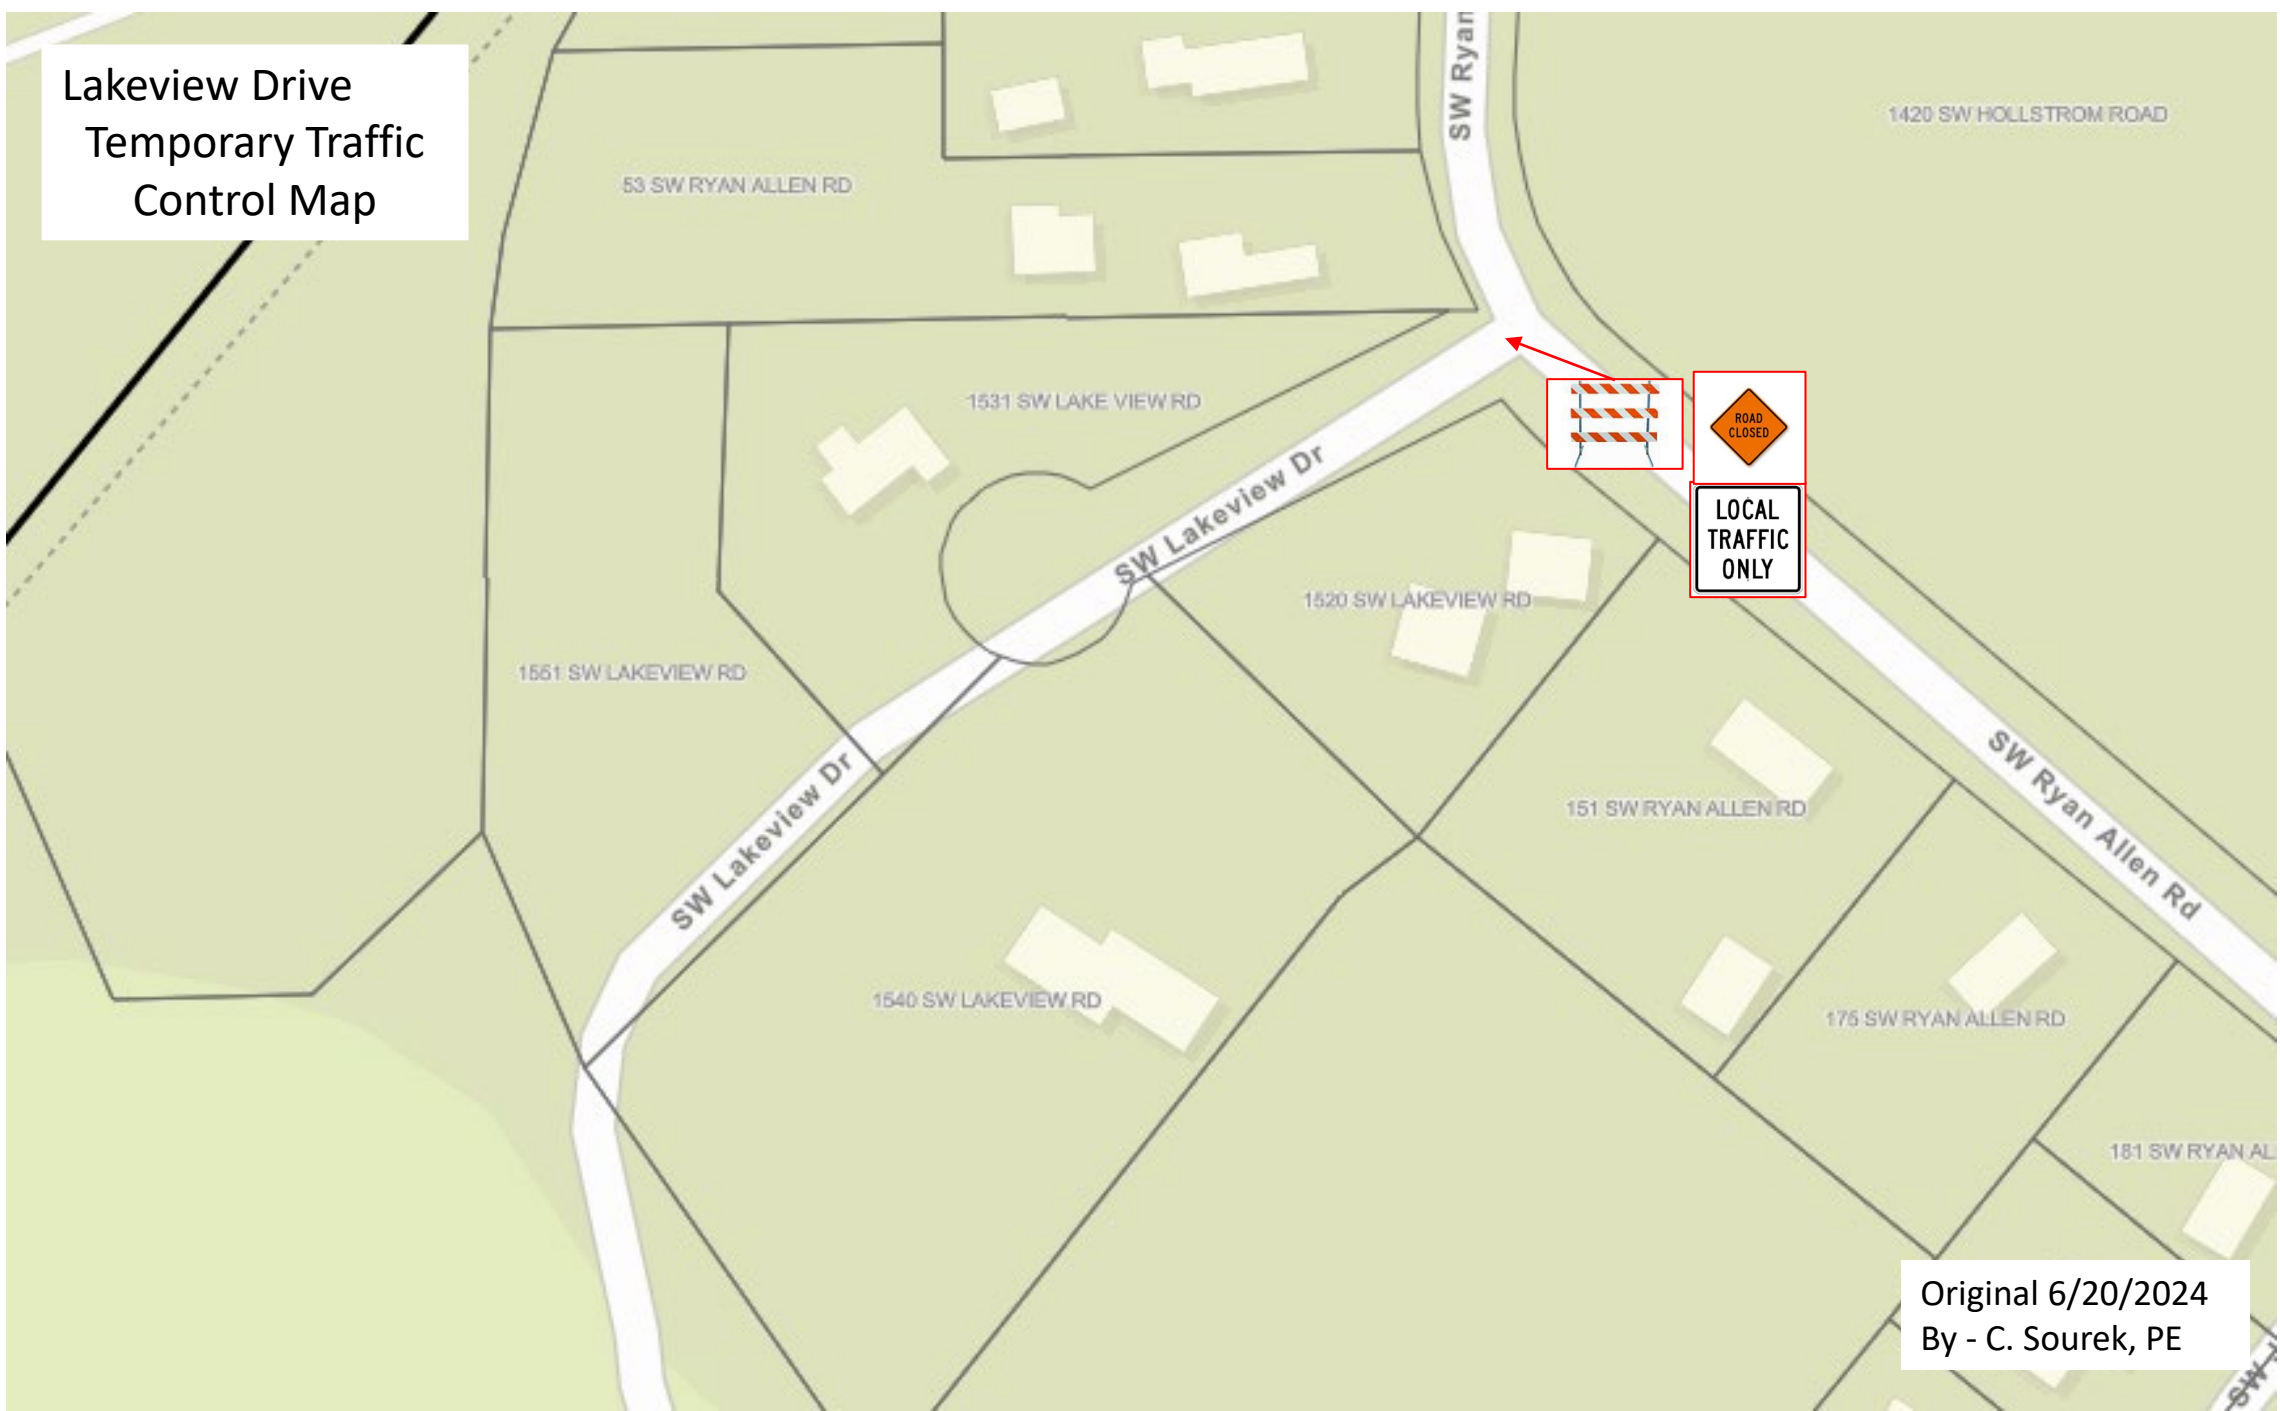

Foster Creek Road Detour Map

Original 6/20/2024
By - C. Sourek, PE

First Falls, Holly, and H&H Streets Temporary Traffic Control Map

Original 6/20/2024
By - C. Sourek, PE

Lakeview Drive
Temporary Traffic
Control Map