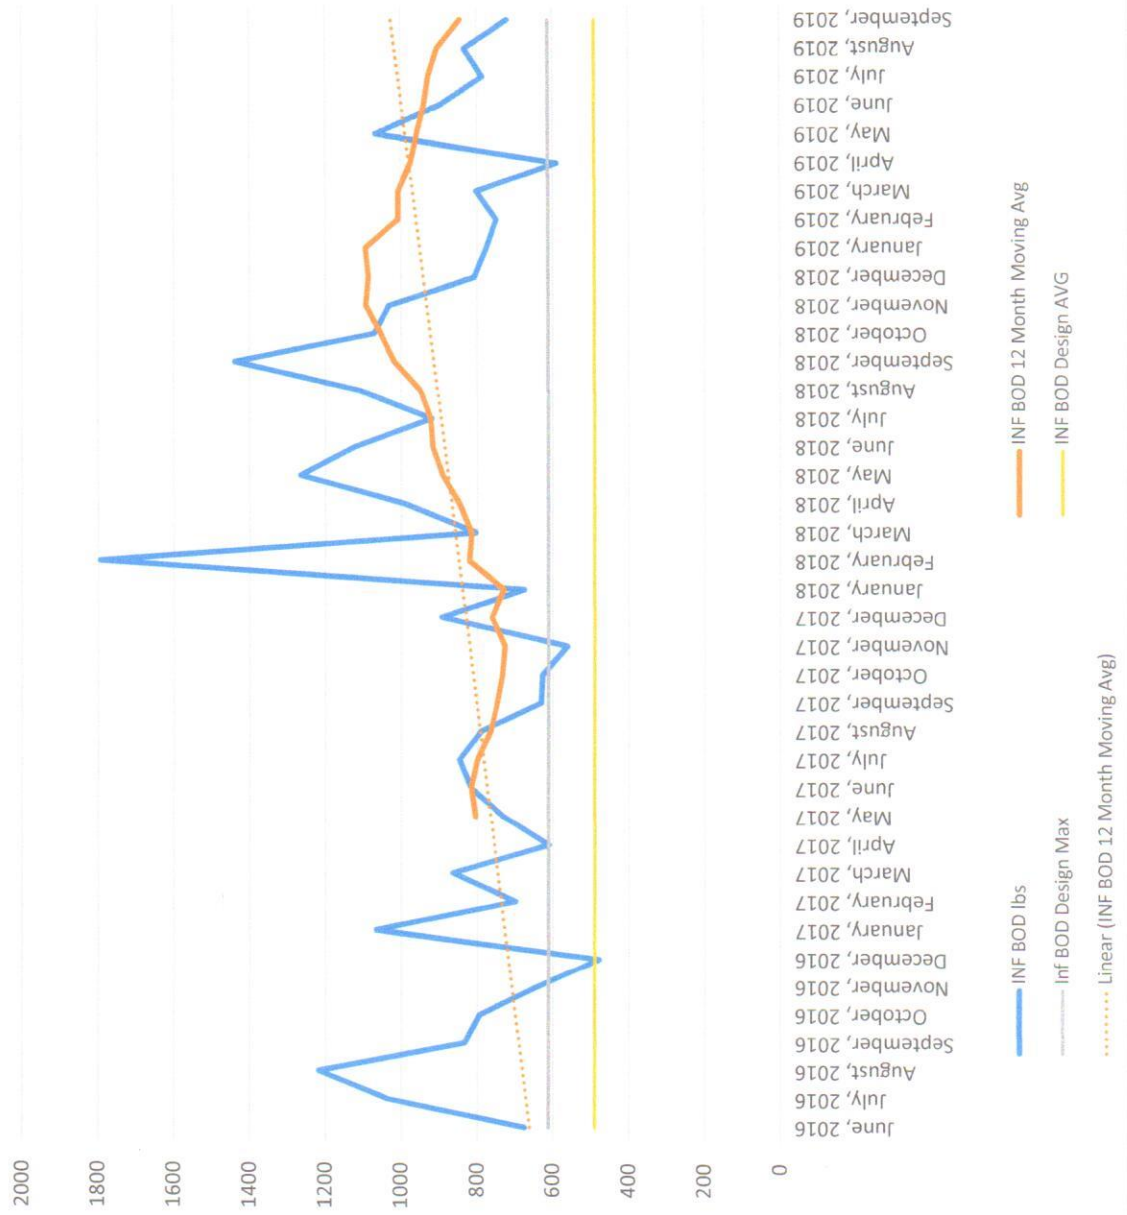

Influent TSS Loading in Lbs.

STVN Inf TSS LBAnnual Info Summary June, 2016 - September, 2019	INFLUENT Loading TSS LB AVG	INFLUENT Loading 12 Mon Moving LB AVG
June, 2016	500	
July, 2016	720	
August, 2016	816	
September, 2016	866	
October, 2016	608	
November, 2016	548	
December, 2016	609	
January, 2017	409	
February, 2017	575	
March, 2017	743	
April, 2017	630	
May, 2017	677	642
June, 2017	863	672
July, 2017	785	677
August, 2017	726	670
September, 2017	543	643
October, 2017	436	629
November, 2017	618	635
December, 2017	938	662
January, 2018	754	691
February, 2018	938	721
March, 2018	675	715
April, 2018	1001	746
May, 2018	725	750
June, 2018	969	759
July, 2018	884	767
August, 2018	797	773
September, 2018	729	789
October, 2018	689	810
November, 2018	726	819
December, 2018	582	789
January, 2019	428	762
February, 2019	417	719
March, 2019	372	693
April, 2019	409	644
May, 2019	558	630
June, 2019	622	601
July, 2019	578	576
August, 2019	490	550
September, 2019	534	534

Influent BOD Loading in Lbs.

STVN Inf BOD LBAAnnual Info Summary June, 2016 - September, 2019	INFLUENT Loading BOD 5 LB AVG	INFLUENT Loading 12 Mon Moving LB AVG
June, 2016	676	
July, 2016	1037	
August, 2016	1218	
September, 2016	834	
October, 2016	793	
November, 2016	641	
December, 2016	478	
January, 2017	1067	
February, 2017	699	
March, 2017	865	
April, 2017	611	
May, 2017	730	804
June, 2017	816	816
July, 2017	847	800
August, 2017	789	764
September, 2017	631	747
October, 2017	628	734
November, 2017	562	727
December, 2017	894	762
January, 2018	675	729
February, 2018	1793	820
March, 2018	804	815
April, 2018	991	847
May, 2018	1265	891
June, 2018	1124	917
July, 2018	920	923
August, 2018	1113	950
September, 2018	1439	1017
October, 2018	1072	1054
November, 2018	1032	1094
December, 2018	807	1086
January, 2019	776	1095
February, 2019	749	1008
March, 2019	803	1008
April, 2019	589	974
May, 2019	1067	958
June, 2019	897	939
July, 2019	785	927
August, 2019	833	904
September, 2019	720	844