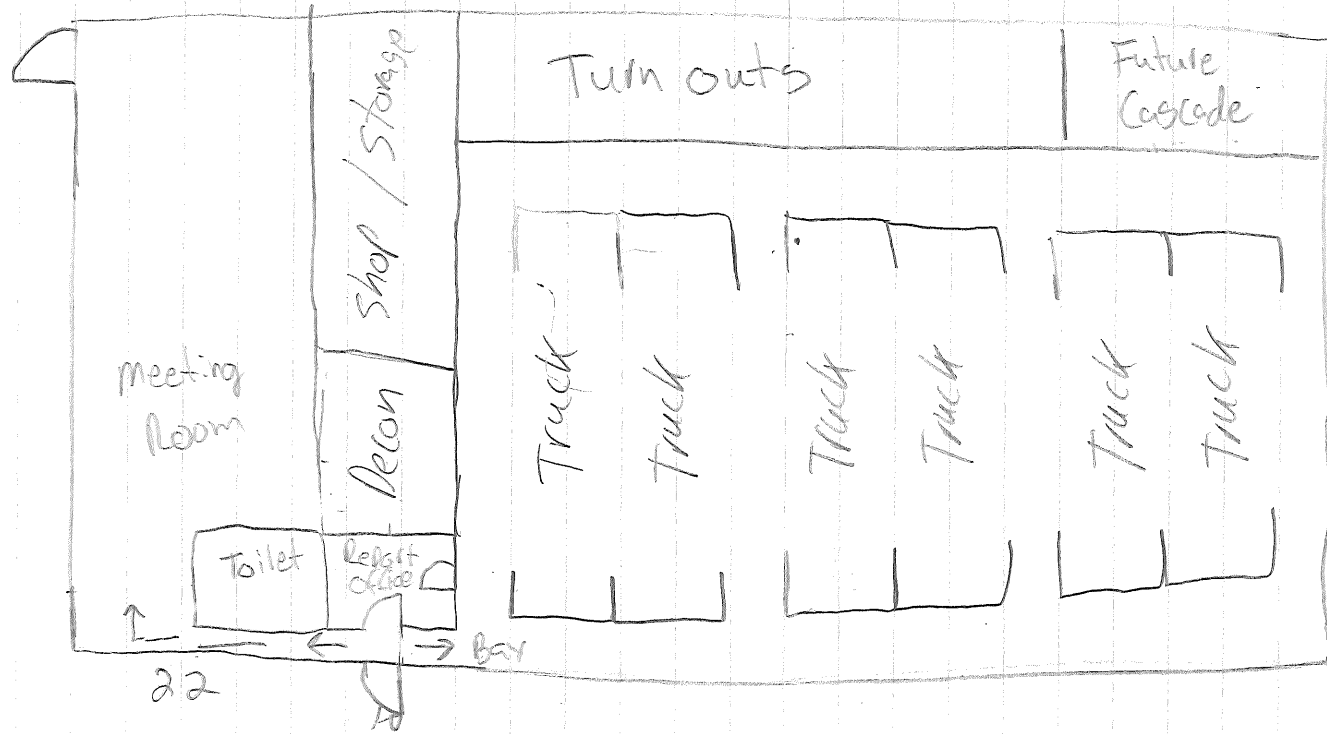

Stevenson Fire Department

Skamania County Fire Dist 2

High Enough
out to slope
just over
14''

Future
Bay

Future single bay