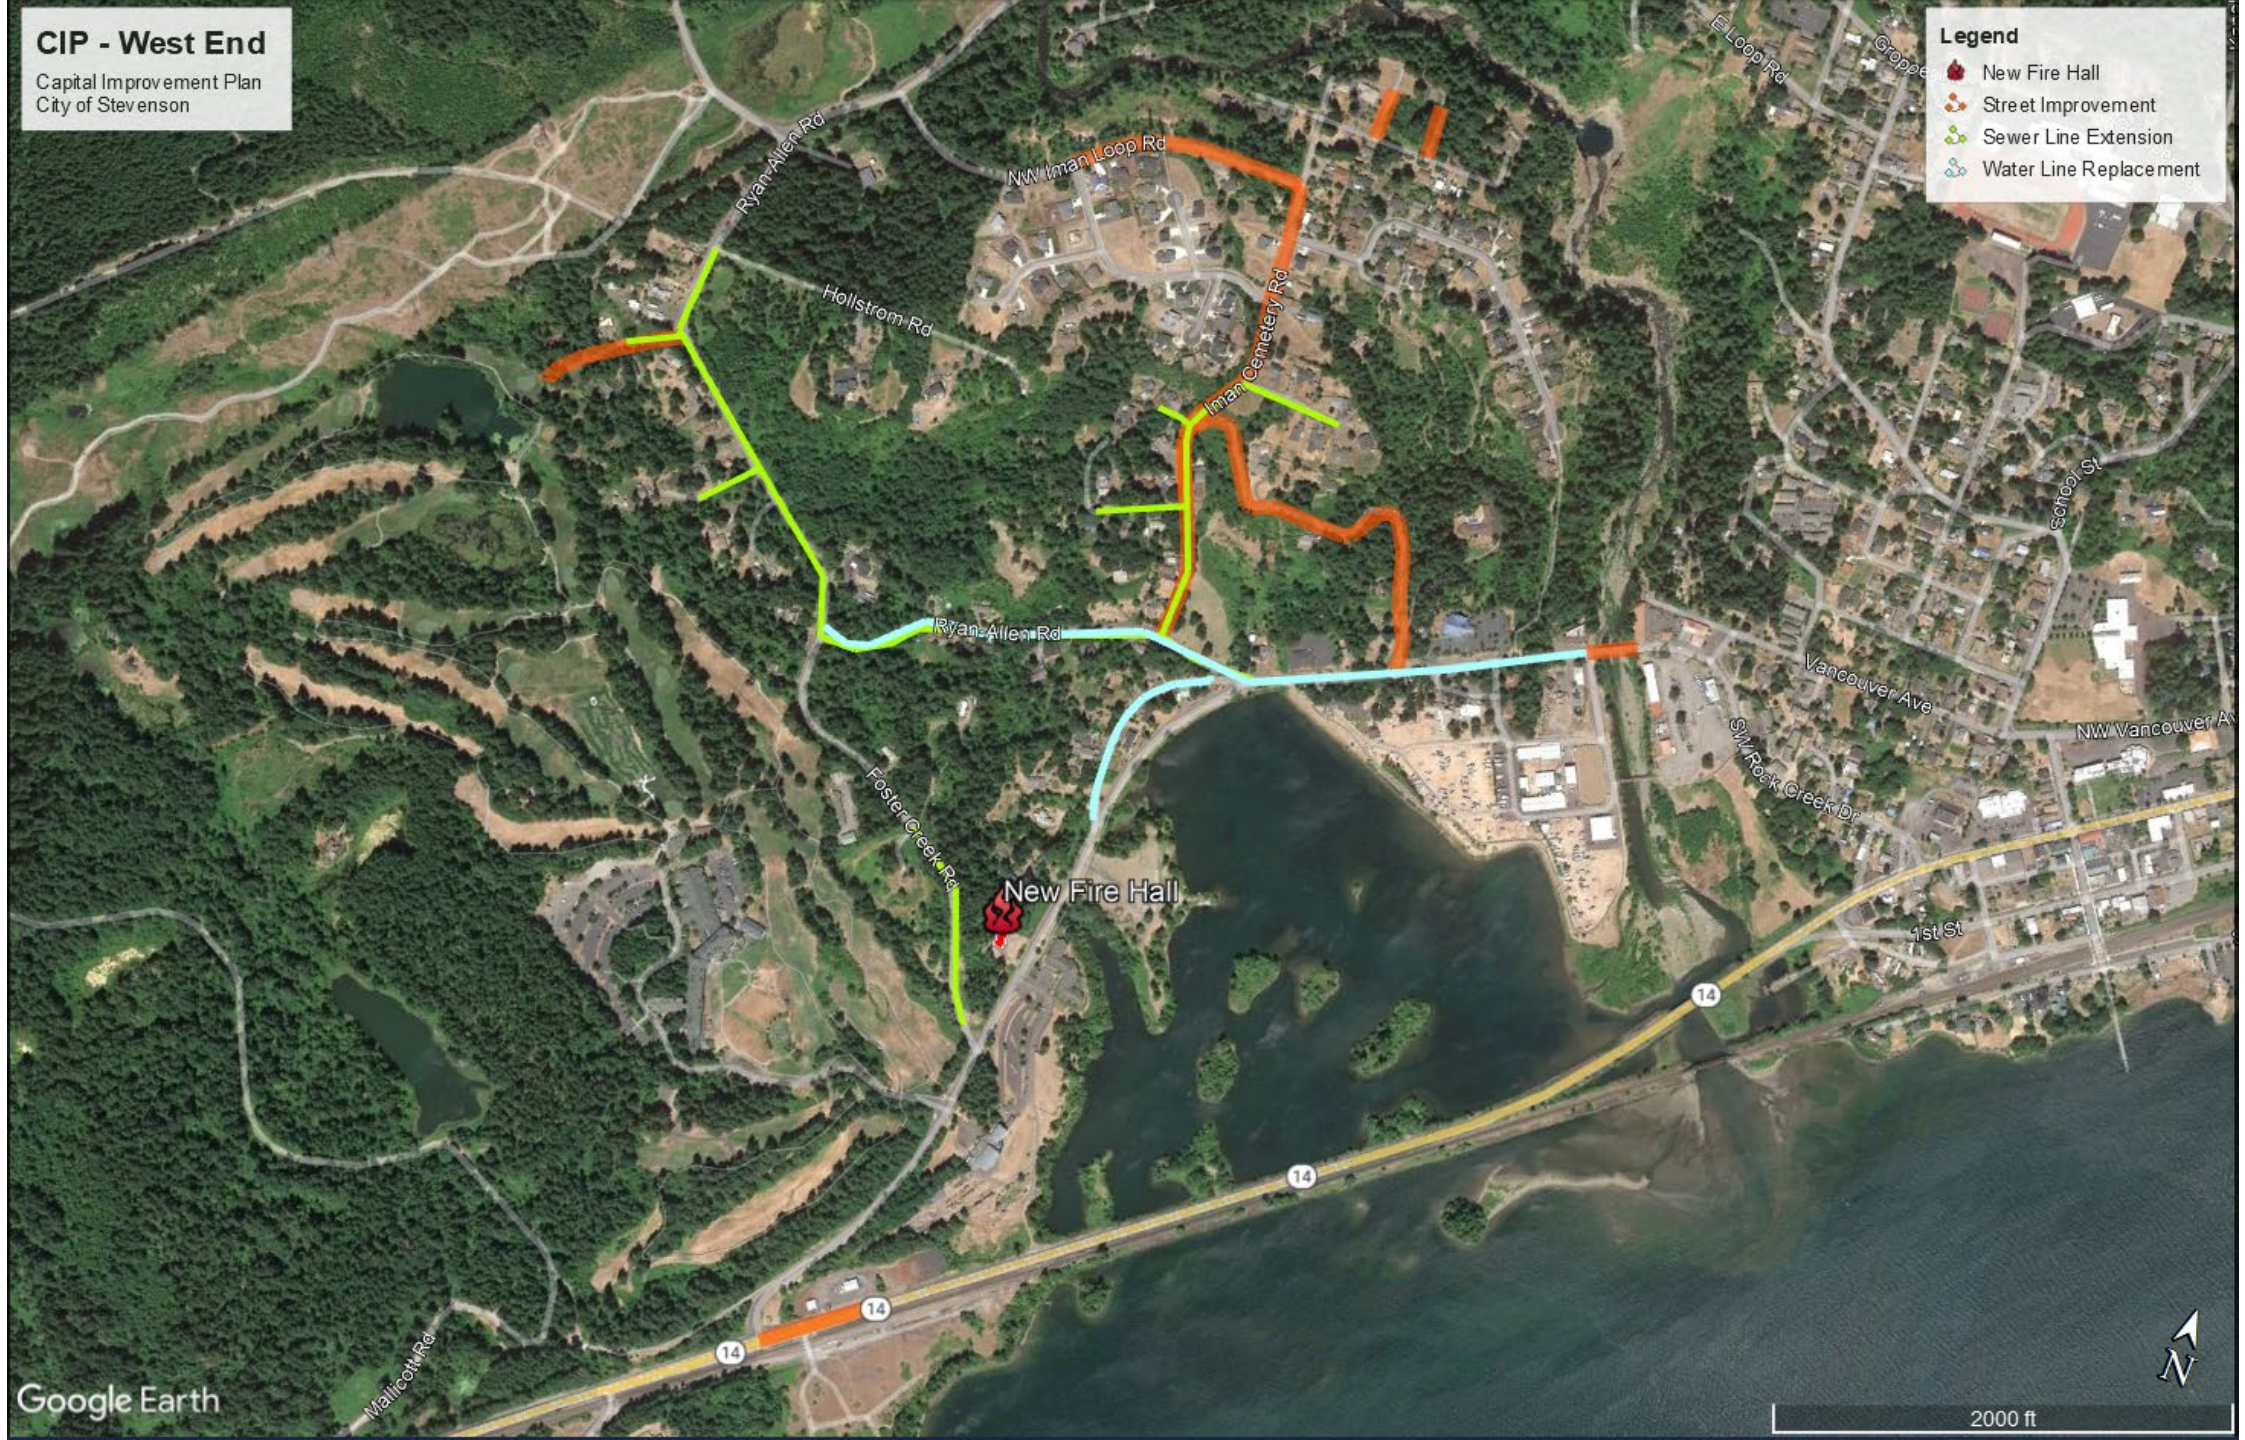

CIP - West End

Capital Improvement Plan
City of Stevenson

Legend

-  New Fire Hall
-  Street Improvement
-  Sewer Line Extension
-  Water Line Replacement

CIP - Central West

Capital Improvement Plan
City of Stevenson

Legend

- Sewer Line Extension
- Park
- Street Improvement
- Water Line Replacement

CIP - Central East

Capital Improvement Plan
City of Stevenson

Legend

-  Sewer Line Extension
-  Street Improvement
-  Water Line Replacement

CIP - East End

Capital Improvement Plan
City of Stevenson

Legend

-  Sewer Line Extension
-  Street Improvement
-  Water Line Replacement

CIP - Downtown/Waterfront

Capital Improvement Plan
City of Stevenson

Legend

-  Park
-  Sewer Line Extension
-  Street Improvement
-  Water Line Replacement