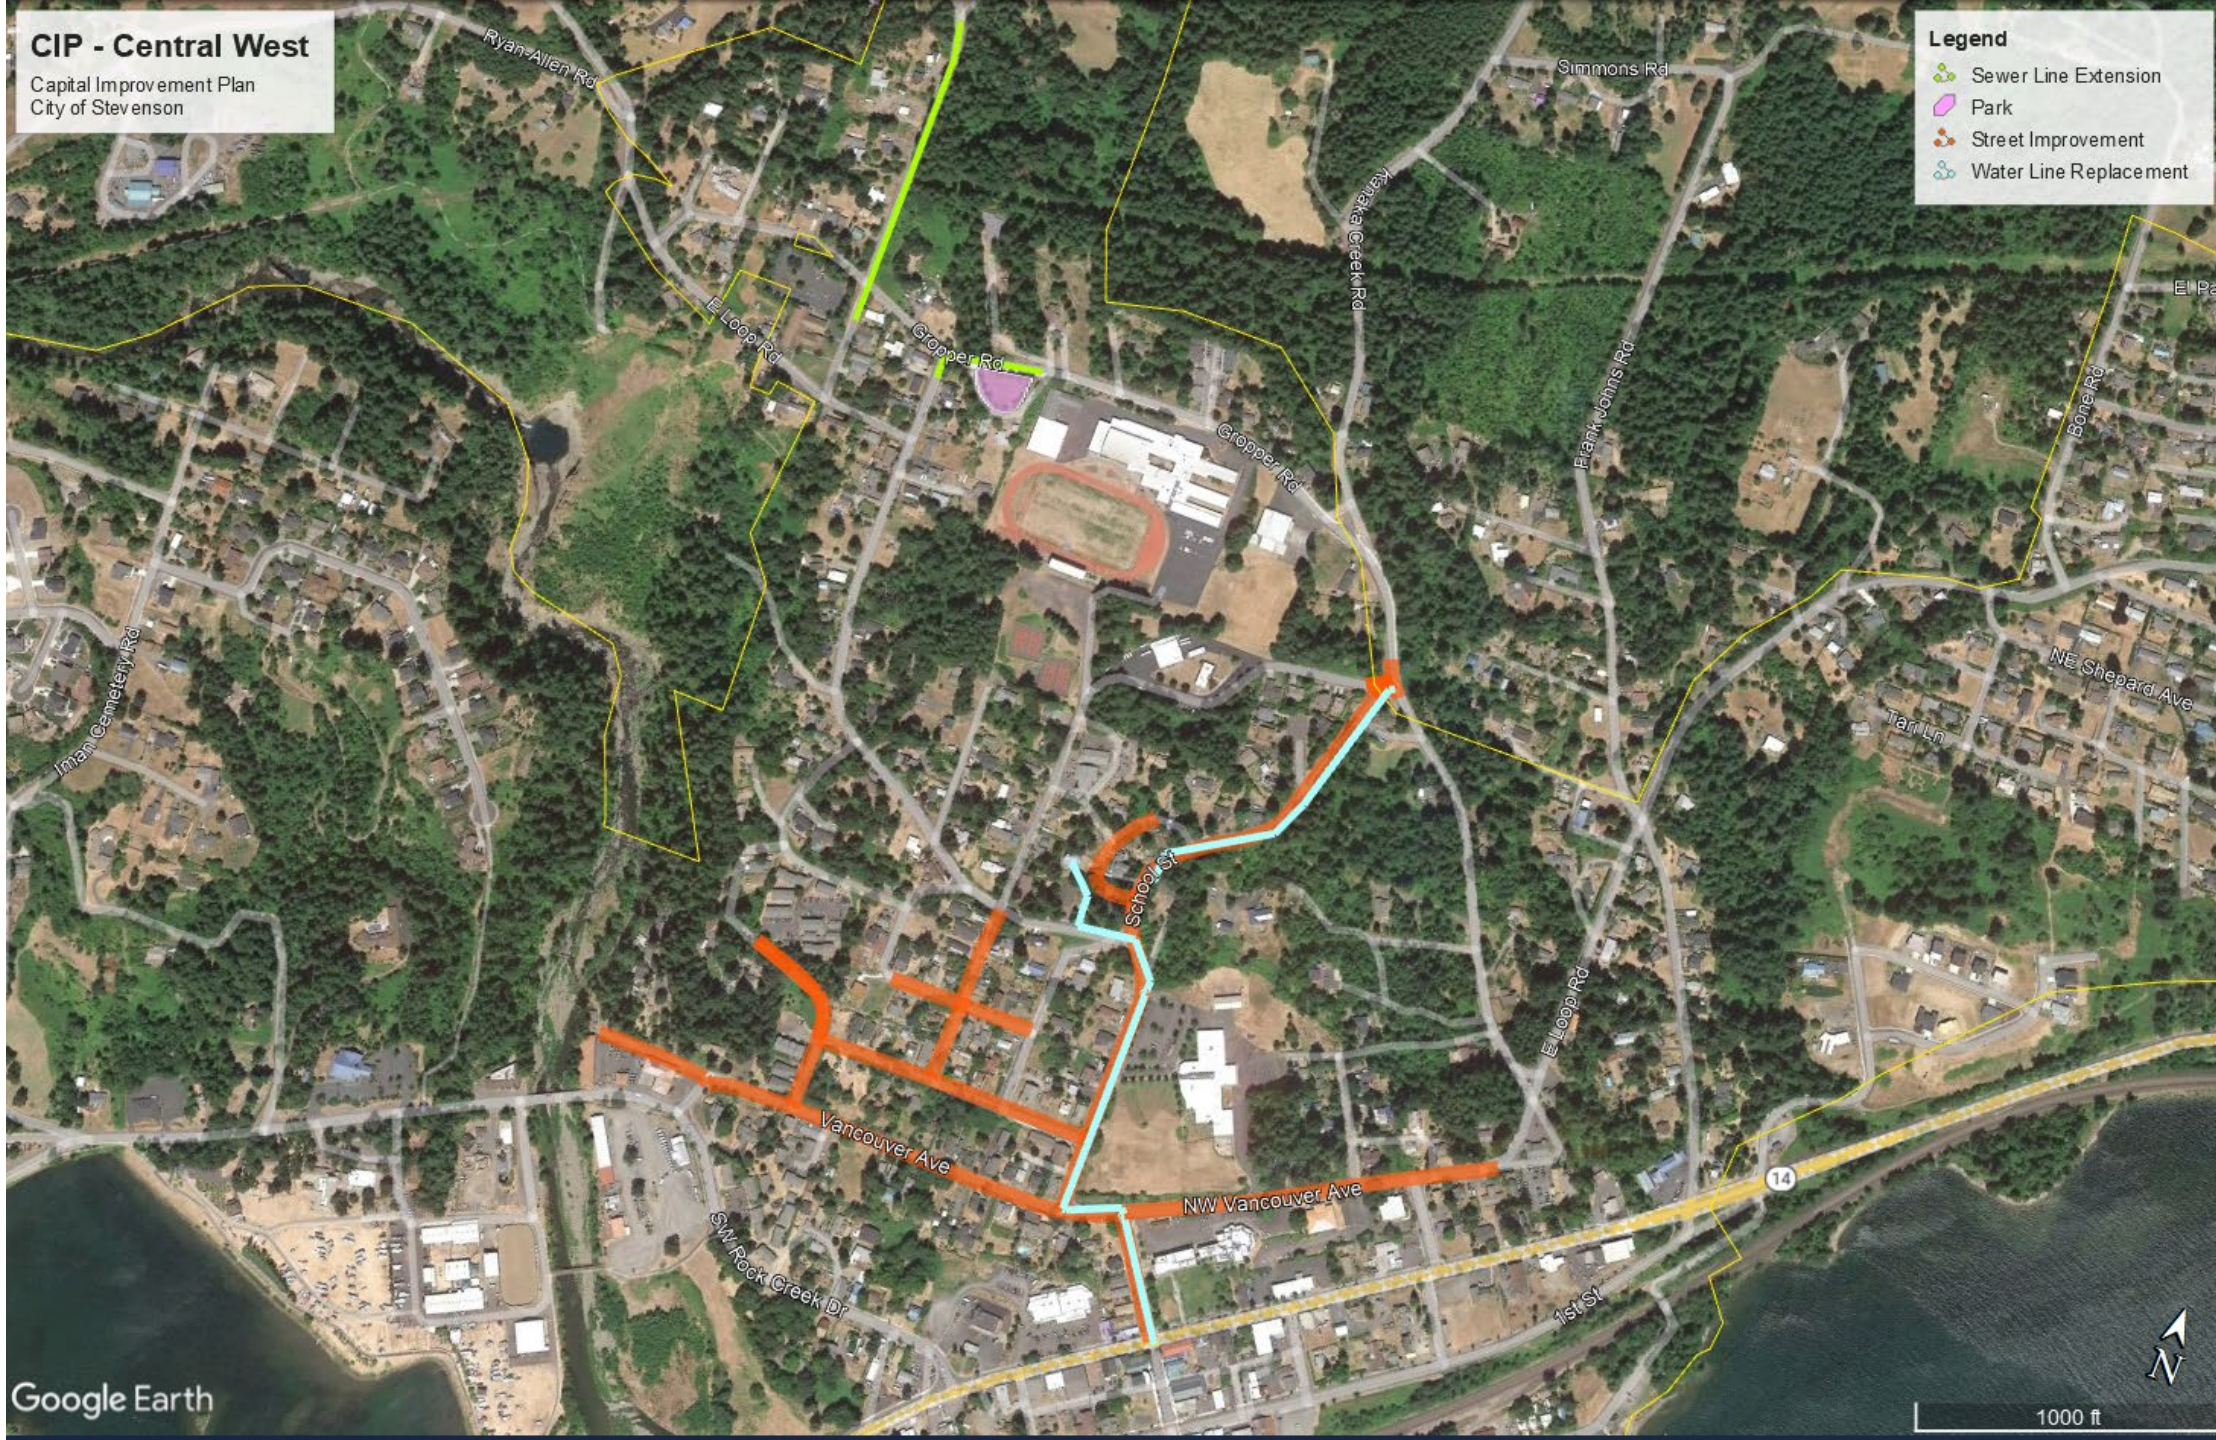

CIP - West End

Capital Improvement Plan
City of Stevenson

Legend

-  New Fire Hall
-  Street Improvement
-  Sewer Line Extension
-  Water Line Replacement

CIP - Central West

Capital Improvement Plan
City of Stevenson

Legend

- Sewer Line Extension
- Park
- Street Improvement
- Water Line Replacement

CIP - Central East

Capital Improvement Plan
City of Stevenson

Legend

-  Sewer Line Extension
-  Street Improvement
-  Water Line Replacement

CIP - East End

Capital Improvement Plan
City of Stevenson

Legend

-  Sewer Line Extension
-  Street Improvement
-  Water Line Replacement

CIP - Downtown/Waterfront

Capital Improvement Plan
City of Stevenson

Legend

-  Park
-  Sewer Line Extension
-  Street Improvement
-  Water Line Replacement