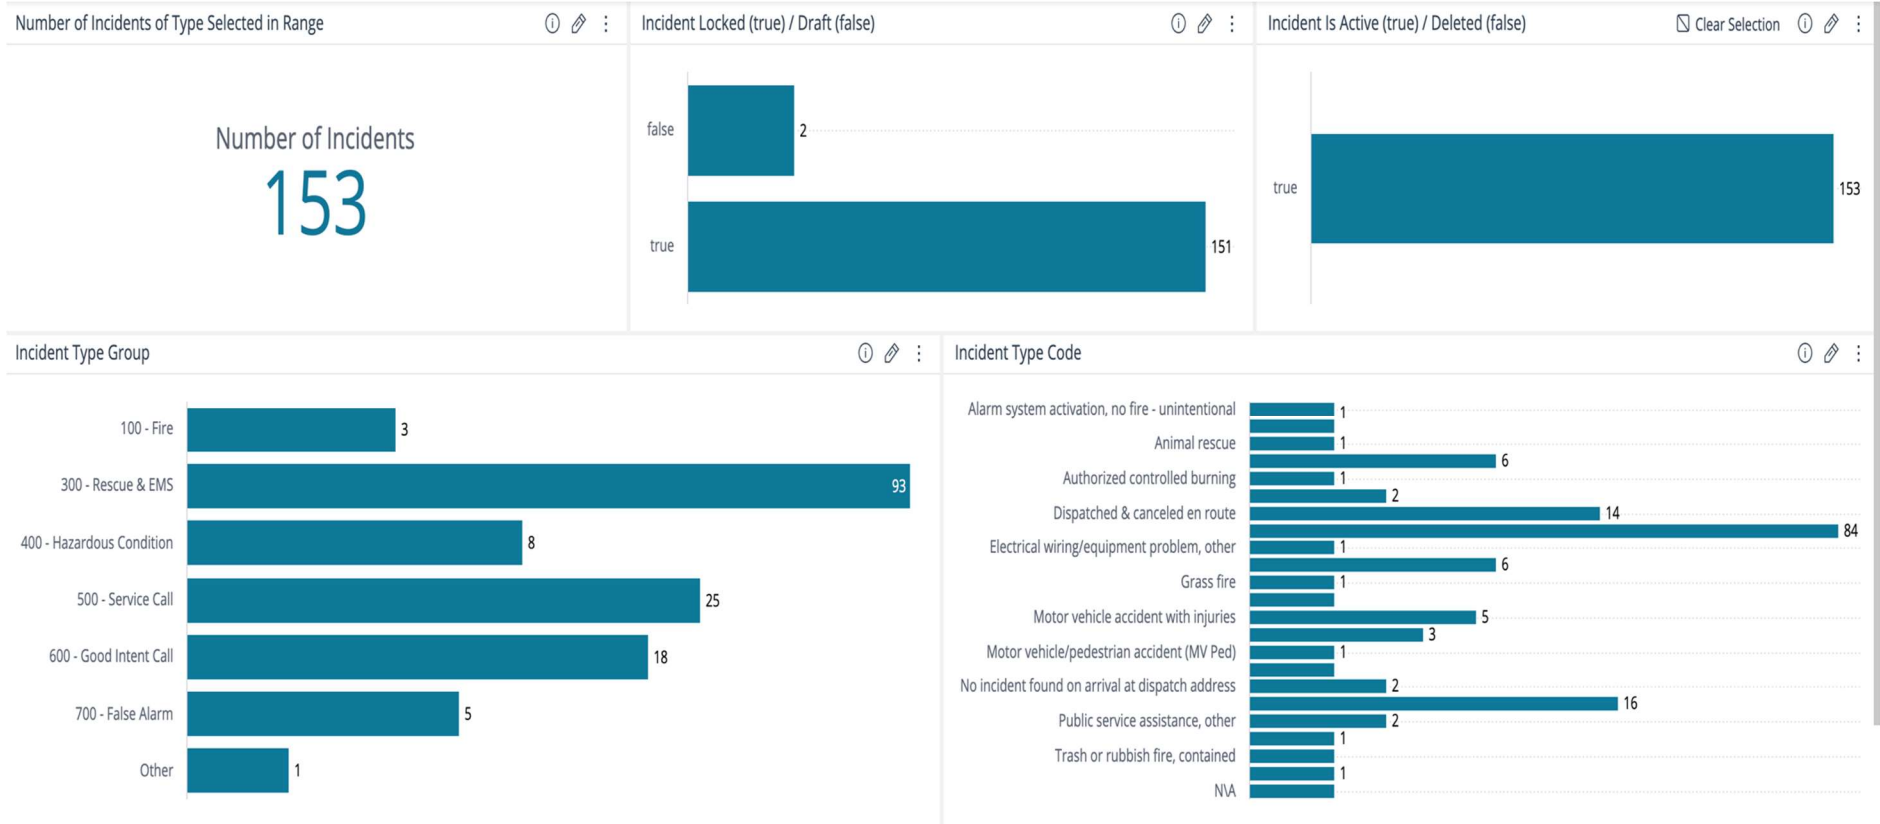

Star Fire Incident Data

10/19/24 – 11/19/24 (30 Days)

Star Fire Incident Data

Year to Date