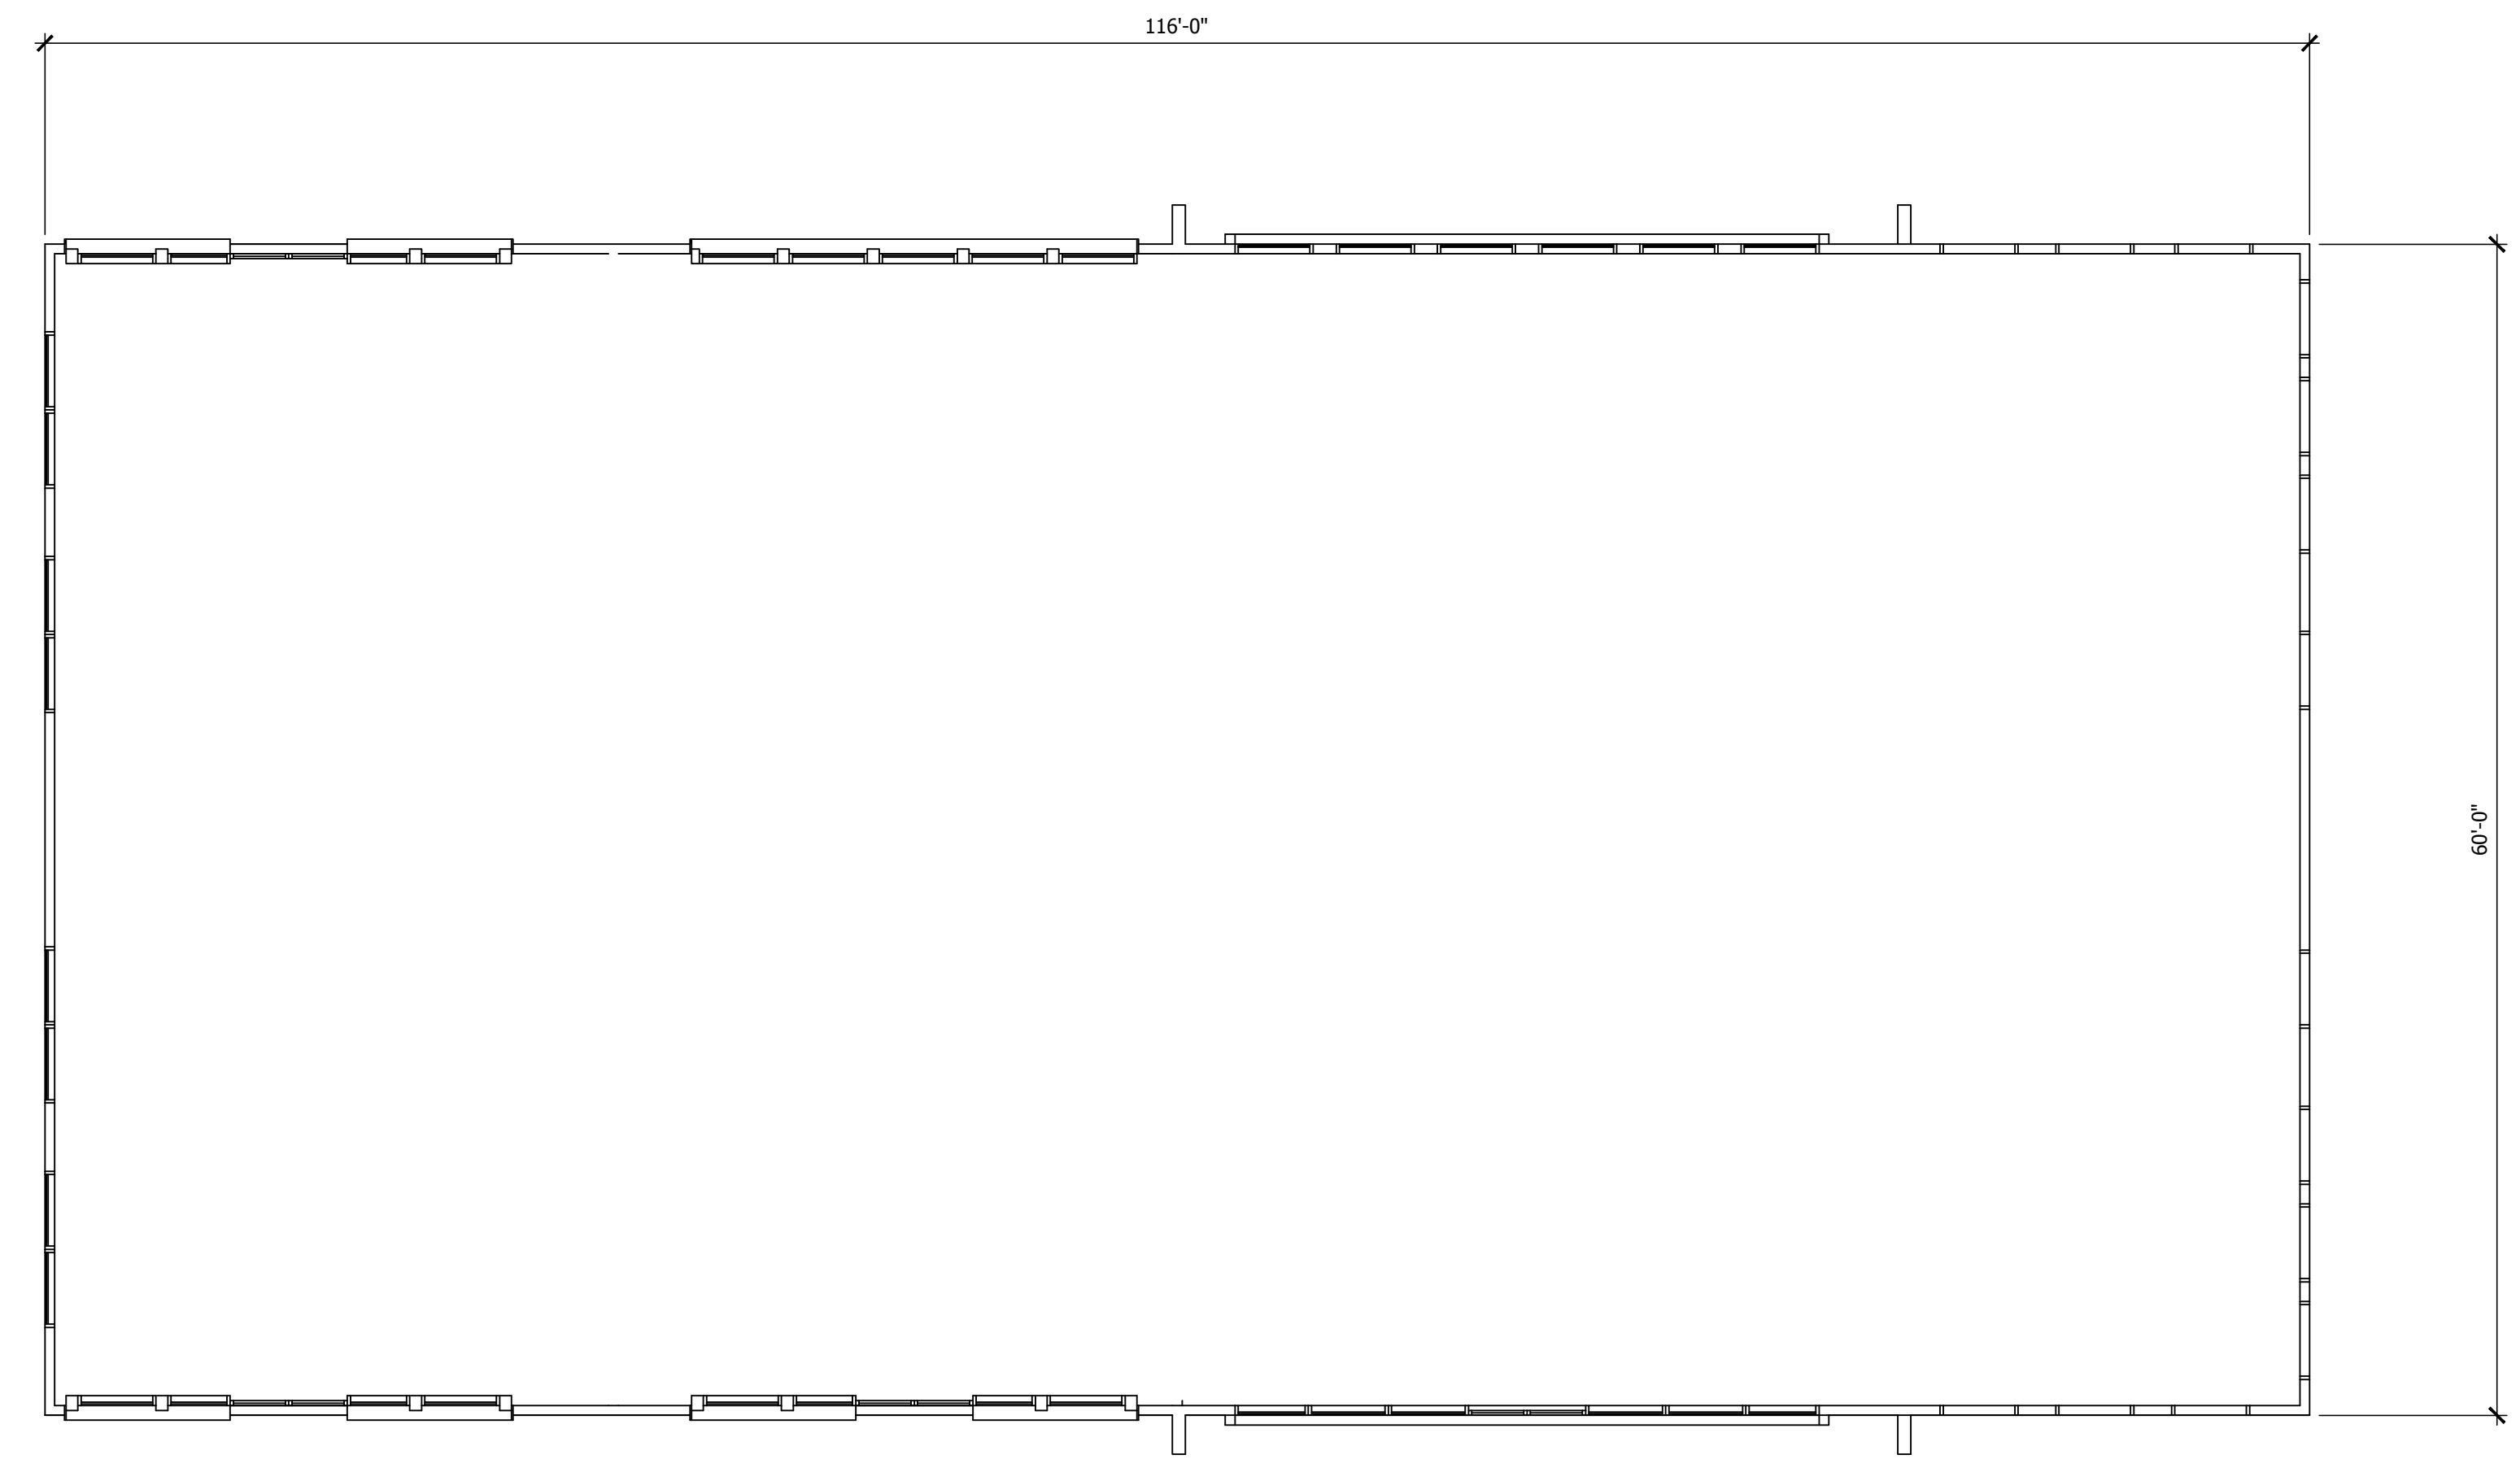

WEST BUILDING

EAST BUILDING

OVERALL FIRST FLOOR PLAN
SCALE: 1/8"=1'-0"