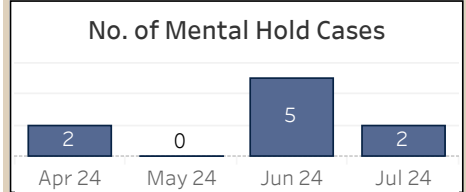

Police Activity²

	2024 Monthly Avg ³	Apr 24	May 24	Jun 24	Jul 24	July 2023
Citizen Calls for Service (CFS)	298	335	364	337	308	371
Proactive Policing	1,785	1,959	1,998	1,632	1,243	1,348

Citations⁷

	Apr 24	May 24	Jun 24	Jul 24
Infraction	49	58	57	32
Misdemeanor	11	19	11	13

Select Call Types

	2024 Monthly Avg ³	Apr 24	May 24	Jun 24	Jul 24	July 2023
Crash Response	32	45	36	29	30	29
Crisis/Mental Health ⁴	12	17	10	11	15	10
Domestic Violence	4	5	3	10	1	5
Juvenile Activity	17	27	22	13	14	12
Location Checks ⁵	367	377	396	299	254	351
Property Crime Calls ⁶	16	18	16	18	21	23
School Checks	41	42	32	28	15	54
Traffic Stops	344	367	419	321	163	271
Welfare Checks	21	28	13	19	21	12