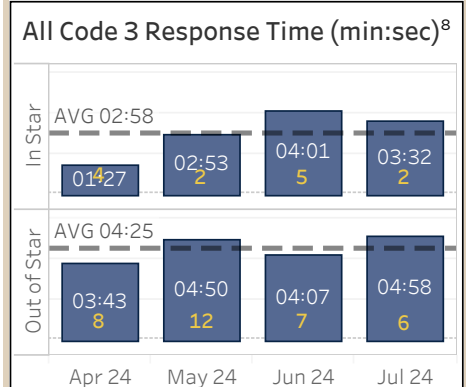

Police Activity²

	2024 Monthly Avg ³	Apr 24	May 24	Jun 24	Jul 24	July 2023
Citizen Calls for Service (CFS)	298	335	364	337	308	371
Proactive Policing	1,785	1,959	1,998	1,632	1,243	1,348

Citations⁷

	Apr 24	May 24	Jun 24	Jul 24
Infraction	49	58	57	32
Misdemeanor	11	19	11	13

Select Call Types

	2024 Monthly Avg ³	Apr 24	May 24	Jun 24	Jul 24	July 2023
Crash Response	32	45	36	29	30	29
Crisis/Mental Health ⁴	12	17	10	11	15	10
Domestic Violence	4	5	3	10	1	5
Juvenile Activity	17	27	22	13	14	12
Location Checks ⁵	367	377	396	299	254	351
Property Crime Calls ⁶	16	18	16	18	21	23
School Checks	41	42	32	28	15	54
Traffic Stops	344	367	419	321	163	271
Welfare Checks	21	28	13	19	21	12