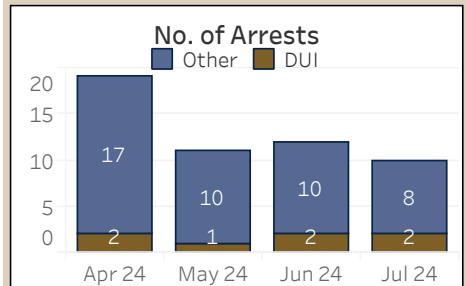

July 2024 Police Report

Release Date 2024-08-13

Offenses Reported¹

Types	2021	2022	2023	2024 YTD
Person	74	110	96	47
Property	59	92	117	41
Society	52	67	134	66
Total Crimes	185	269	347	154
Crimes/1,000 Pop	13.8	17.7	19.6	

Case Report Types

- Person Crimes** = murder, manslaughter, rape/sodomy, assault, intimidation and kidnapping offenses
- Property Crimes** = robbery, burglary, larceny/theft, arson, destruction of property, counterfeiting, fraud, embezzlement, blackmail and stolen property offenses
- Society Crimes** = drugs/narcotics, gambling, pornography, prostitution and weapons law violations

Police Activity²

	2024 Monthly Avg ³	Apr 24	May 24	Jun 24	Jul 24	July 2023
Citizen Calls for Service (CFS)	298	335	364	337	308	371
Proactive Policing	1,785	1,959	1,998	1,632	1,243	1,348

Citations⁷

	Apr 24	May 24	Jun 24	Jul 24
Infraction	49	58	57	32
Misdemeanor	11	19	11	13

Select Call Types

	2024 Monthly Avg ³	Apr 24	May 24	Jun 24	Jul 24	July 2023
Crash Response	32	45	36	29	30	29
Crisis/Mental Health ⁴	12	17	10	11	15	10
Domestic Violence	4	5	3	10	1	5
Juvenile Activity	17	27	22	13	14	12
Location Checks ⁵	367	377	396	299	254	351
Property Crime Calls ⁶	16	18	16	18	21	23
School Checks	41	42	32	28	15	54
Traffic Stops	344	367	419	321	163	271
Welfare Checks	21	28	13	19	21	12