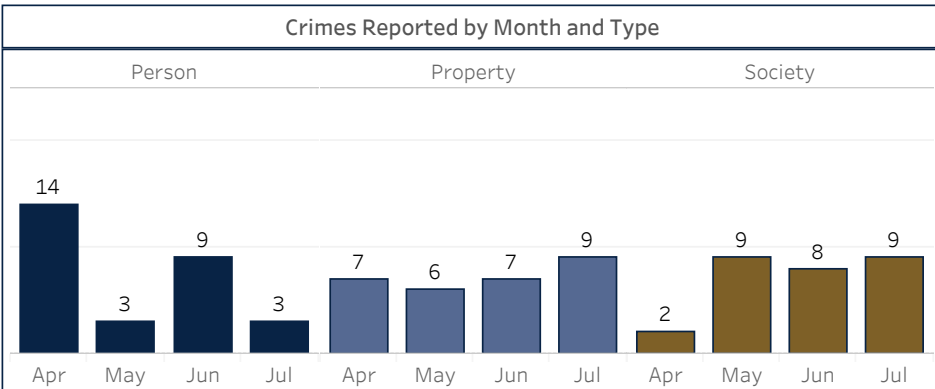

Offenses Reported¹

Types	2021	2022	2023	2024 YTD
Person	74	110	96	47
Property	59	92	117	41
Society	52	67	134	66
Total Crimes	185	269	347	154
Crimes/1,000 Pop	13.8	17.7	19.6	

Case Report Types

- •**Person Crimes** = murder, manslaughter, rape/sodomy, assault, intimidation and kidnapping offenses
- •**Property Crimes** = robbery, burglary, larceny/theft, arson, destruction of property, counterfeiting, fraud, embezzlement, blackmail and stolen property offenses
- •**Society Crimes** = drugs/narcotics, gambling, pornography, prostitution and weapons law violations