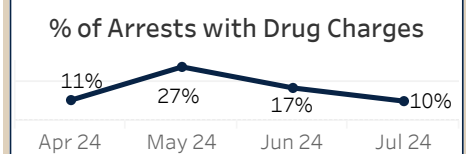

July 2024 Police Report

Release Date 2024-08-13

Offenses Reported¹

Types	2021	2022	2023	2024 YTD
Person	74	110	96	47
Property	59	92	117	41
Society	52	67	134	66
Total Crimes	185	269	347	154
Crimes/1,000 Pop	13.8	17.7	19.6	

Case Report Types

- Person Crimes** = murder, manslaughter, rape/sodomy, assault, intimidation and kidnapping offenses
- Property Crimes** = robbery, burglary, larceny/theft, arson, destruction of property, counterfeiting, fraud, embezzlement, blackmail and stolen property offenses
- Society Crimes** = drugs/narcotics, gambling, pornography, prostitution and weapons law violations