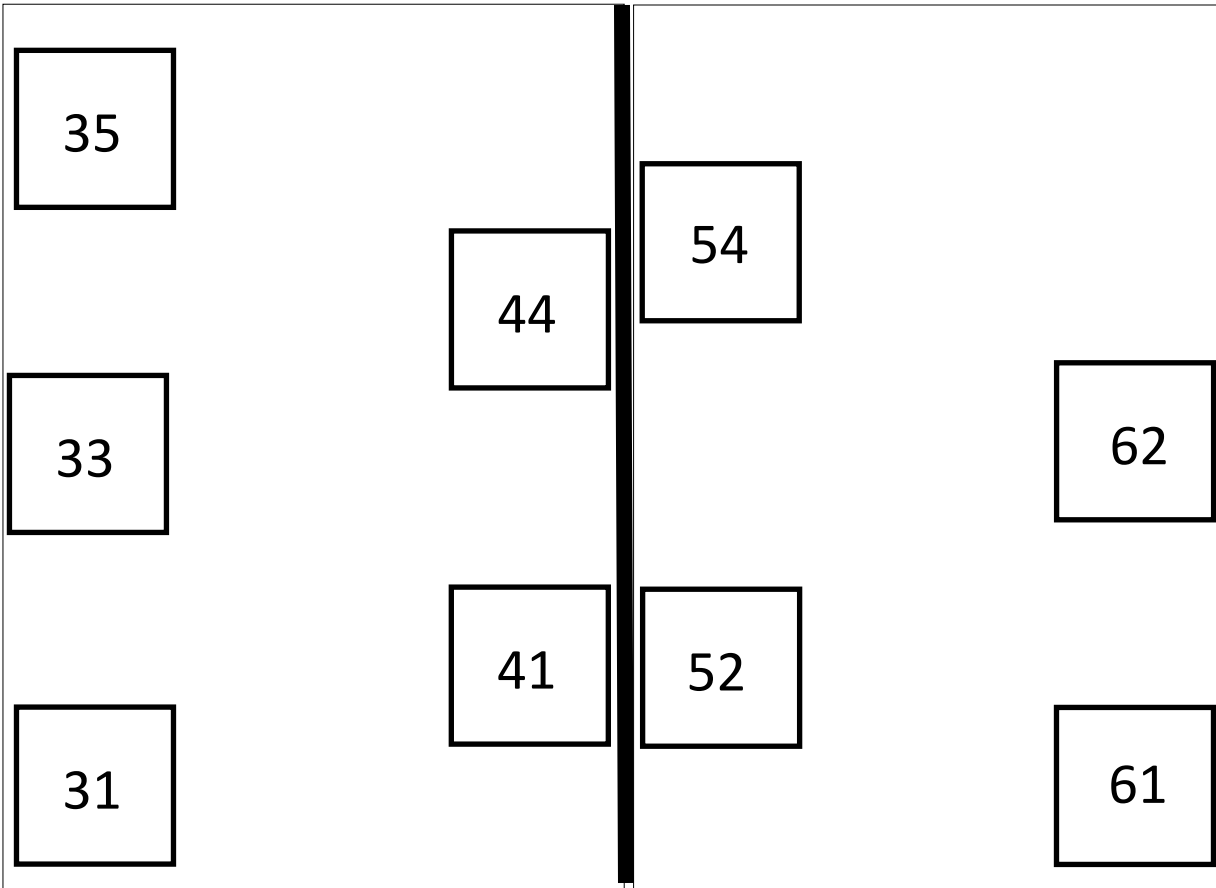

KEY'S SPRING LAKE PARK PATIO

36

45

55

FRONT DOOR AND BAKERY

TAKE-OUT PICK UP

EXIT DOOR

BENCH

BATHROOMS

BENCH

PATIO DOOR

20

18

KITCHEN