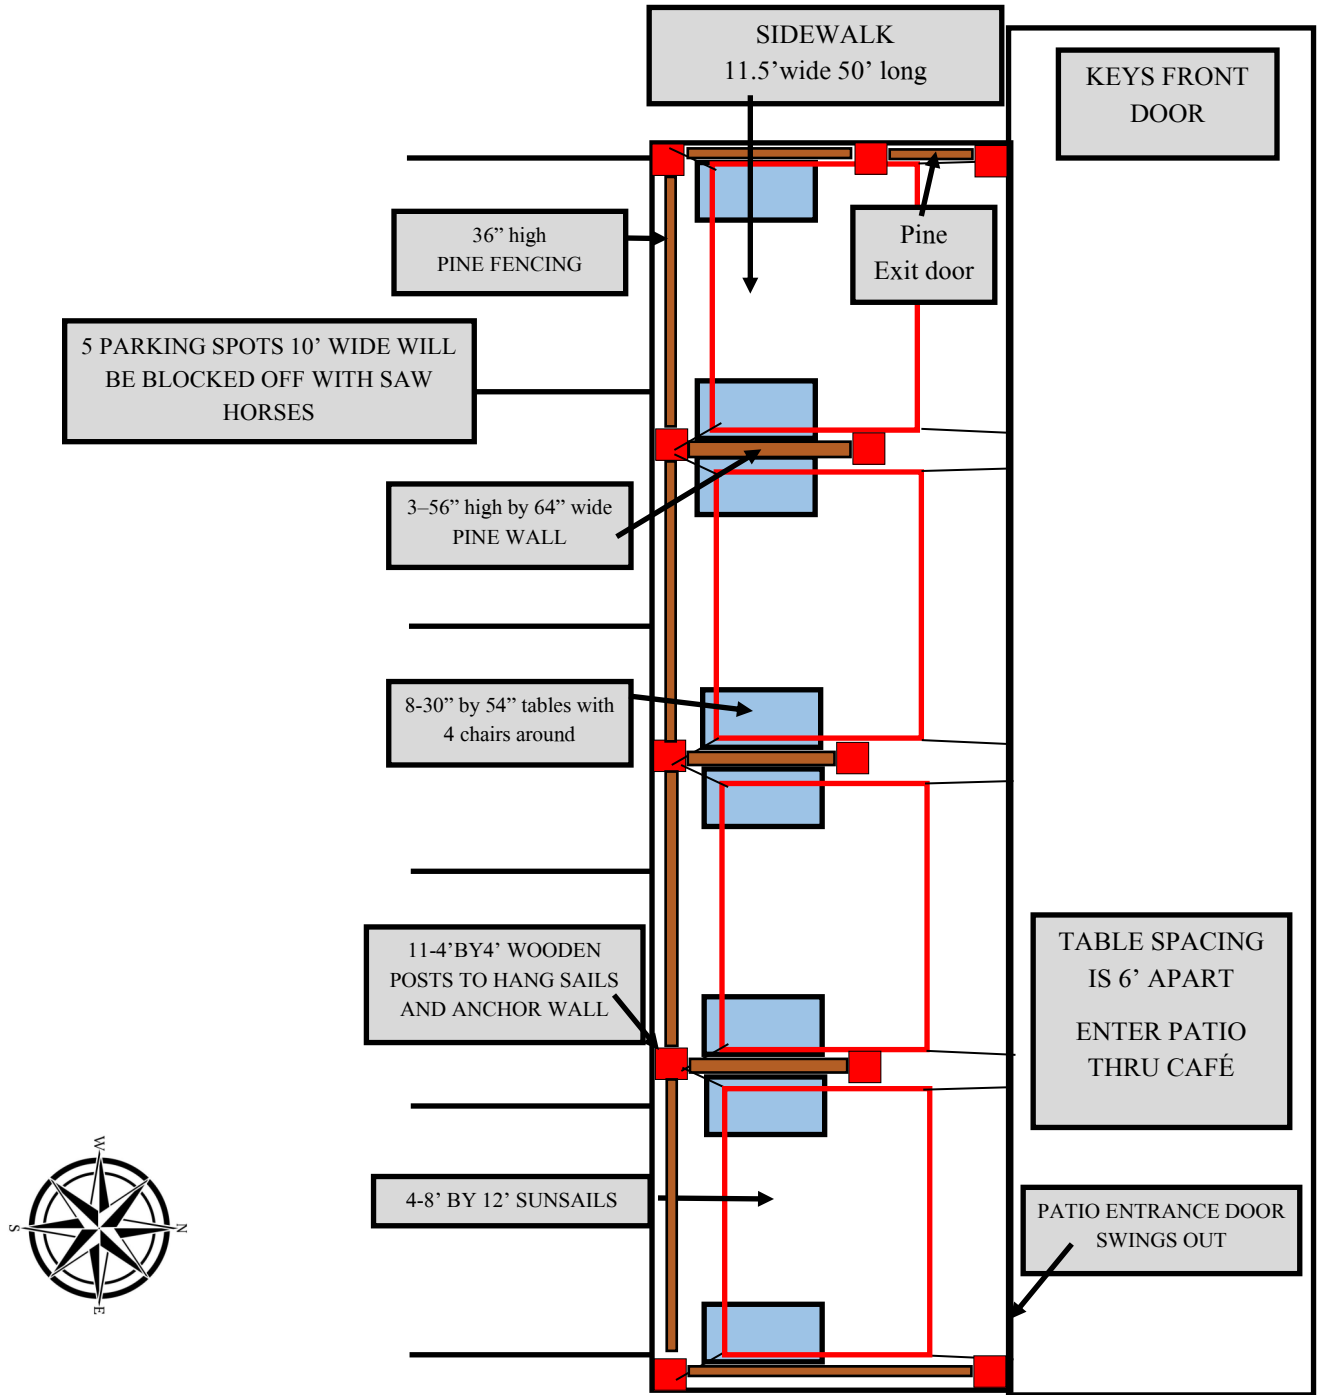

KEY'S SPRING LAKE PARK PATIO

36

45

55

FRONT DOOR AND BAKERY

TAKE-OUT PICK UP

EXIT DOOR

BENCH

BATHROOMS

BENCH

PATIO DOOR

20

18

KITCHEN