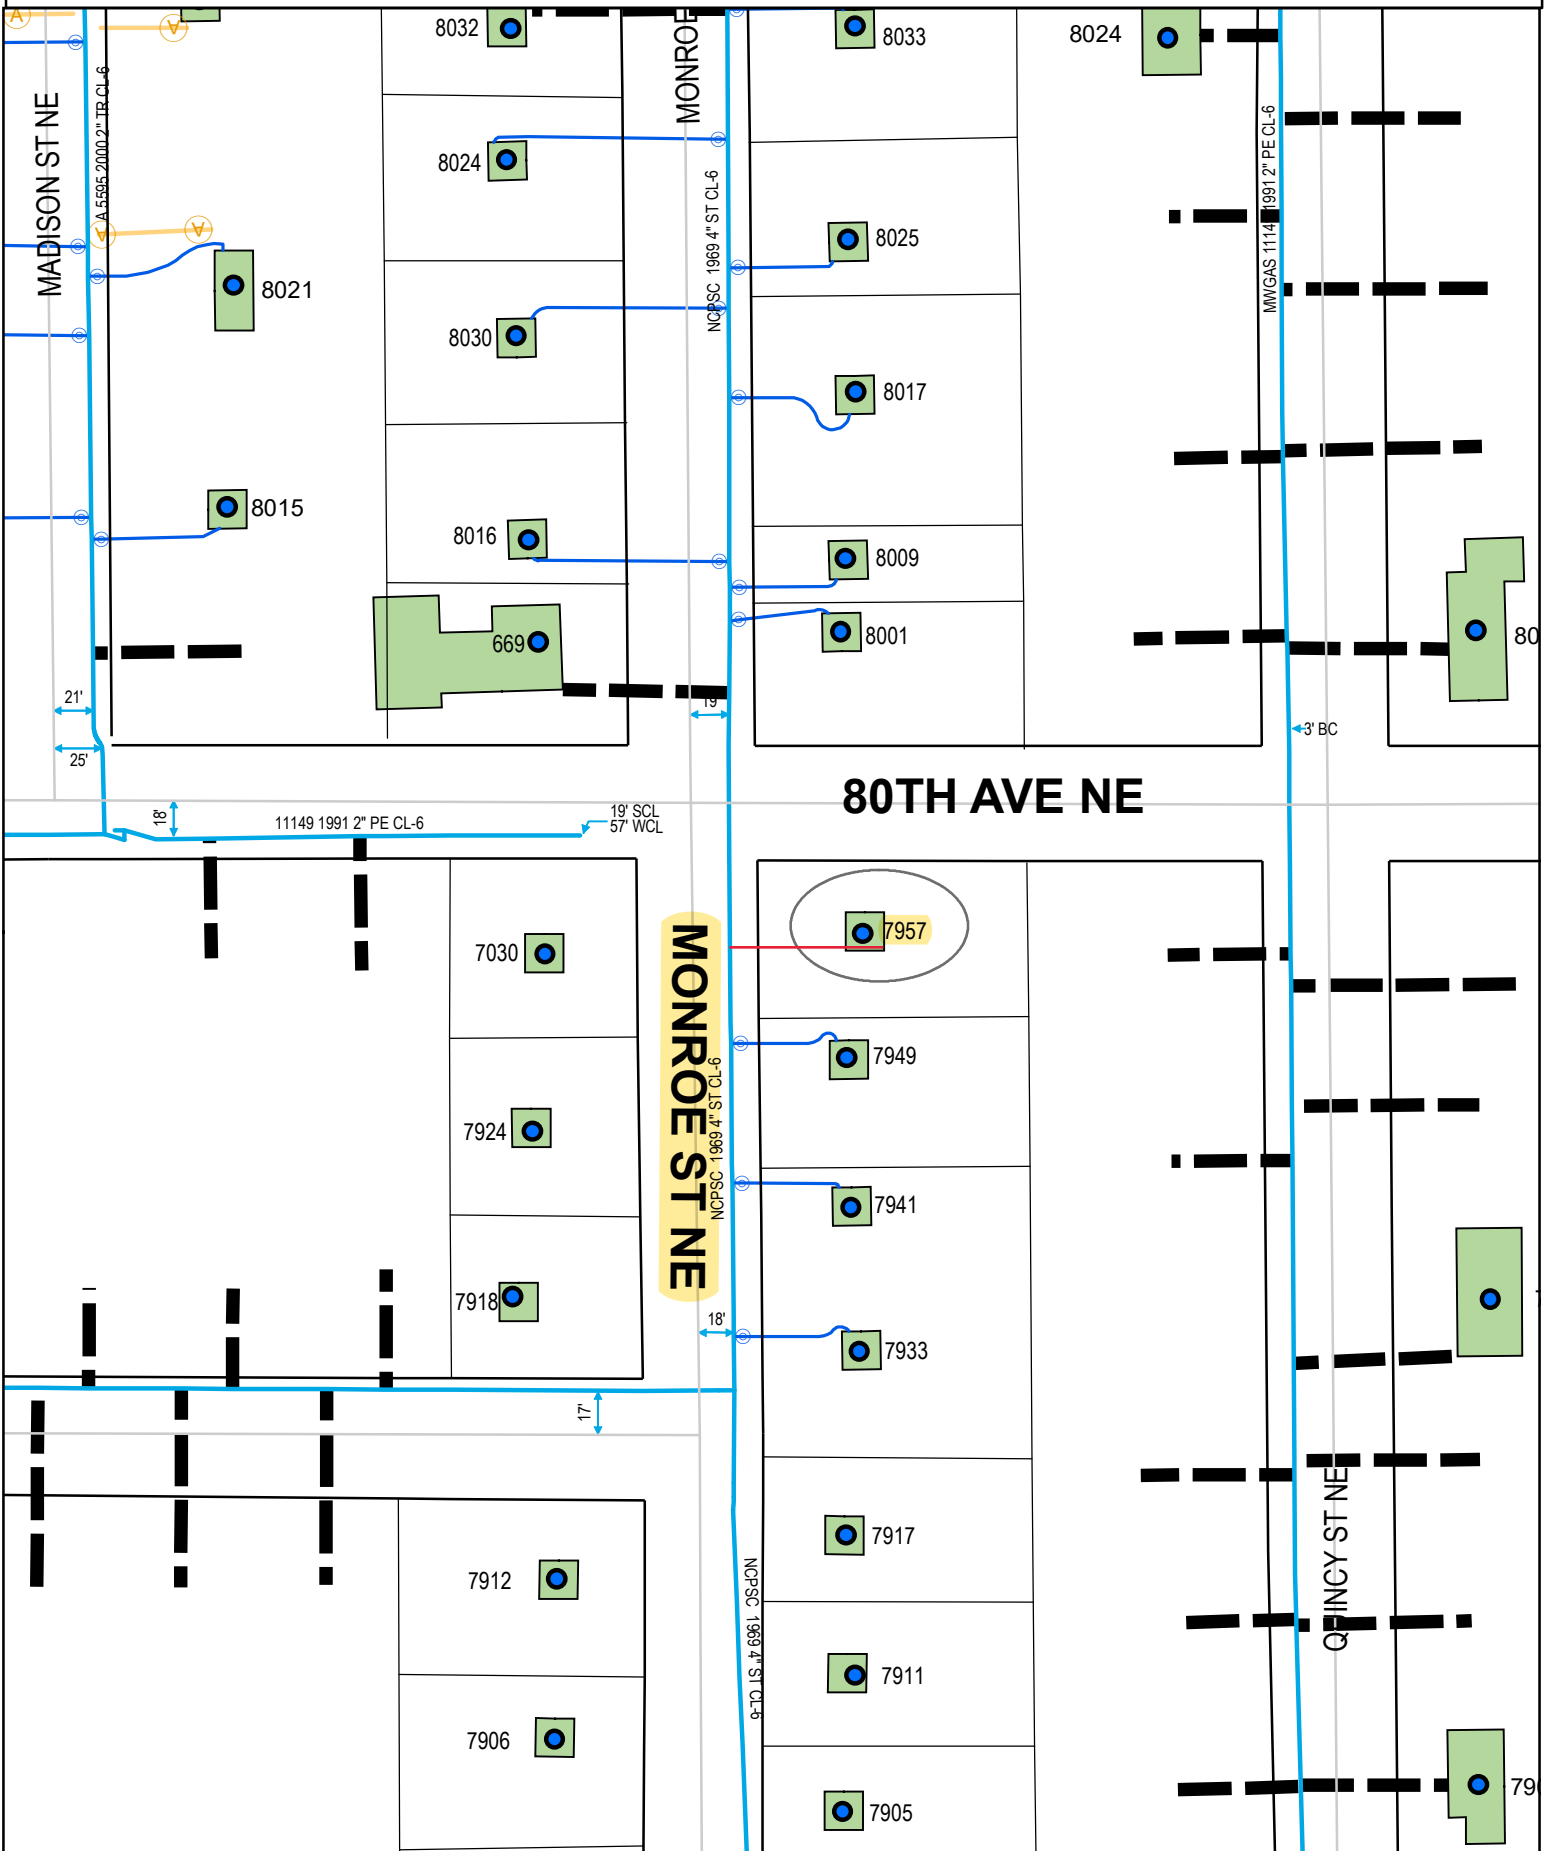

GENERAL LOCATION ONLY. DO NOT USE TO LOCATE FOR EXCAVATION. CALL 1-800-252-1166 FOR ONSITE LOCATIONS AND STAKING.

Plotted by: i221539

Plot Date: 7/26/2021

7957 MONROE ST NE

SPRING LAKE PARK

Scale: 1" : 100'