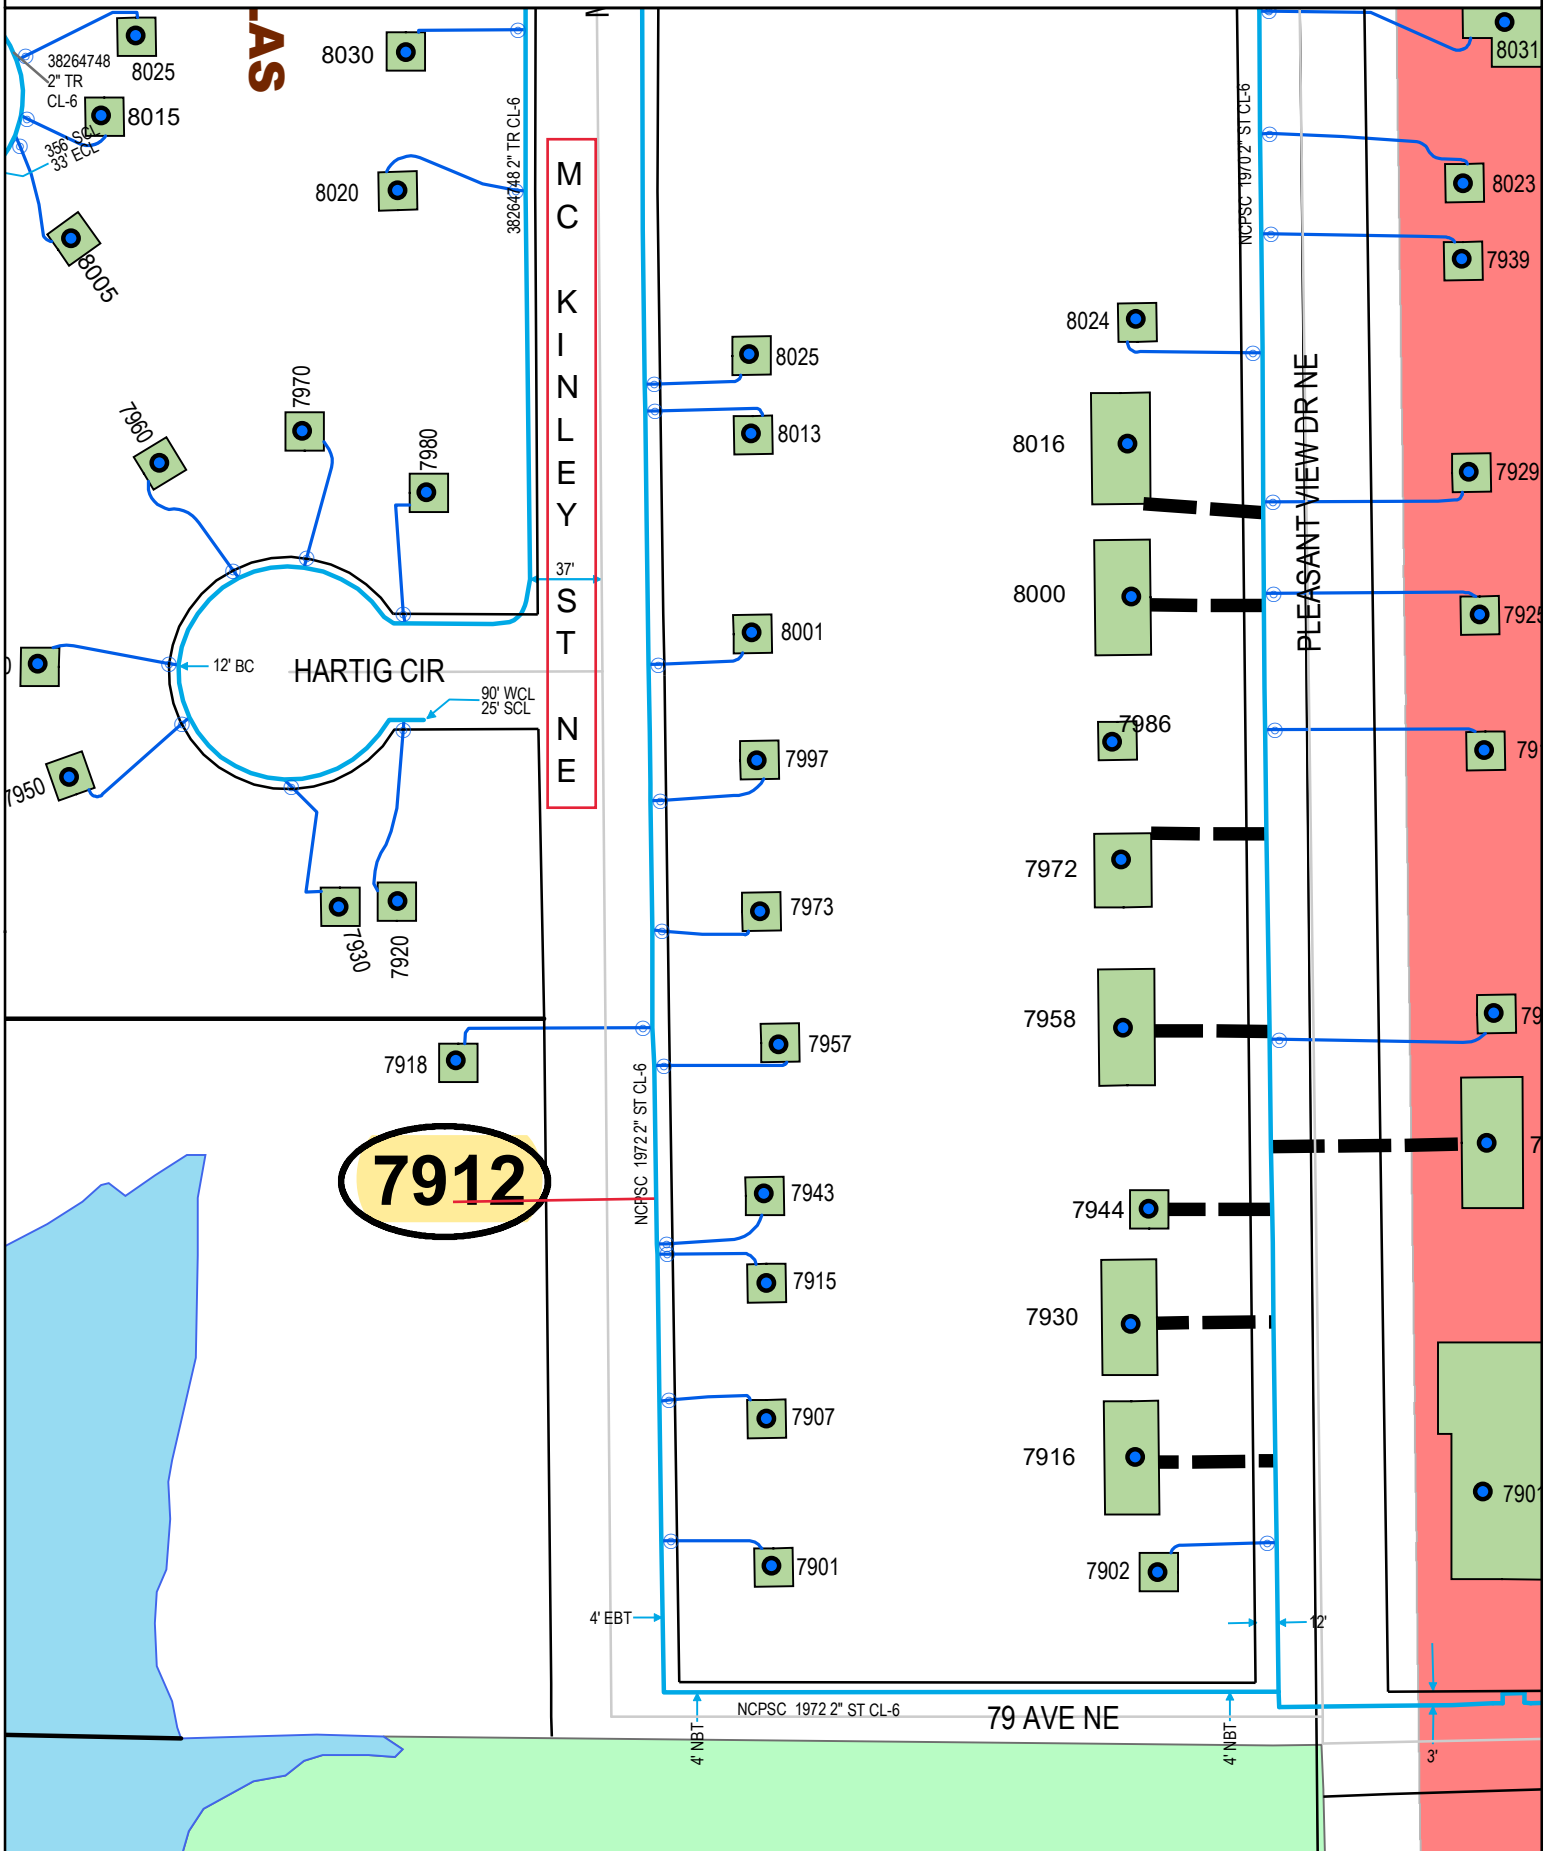

GENERAL LOCATION ONLY. DO NOT USE TO LOCATE FOR EXCAVATION. CALL 1-800-252-1166 FOR ONSITE LOCATIONS AND STAKING.

Plotted by: i228736

Plot Date: 8/3/2021

7912 MCKINLEY ST

SPRING LAKE PARK

Scale: 1" : 100'