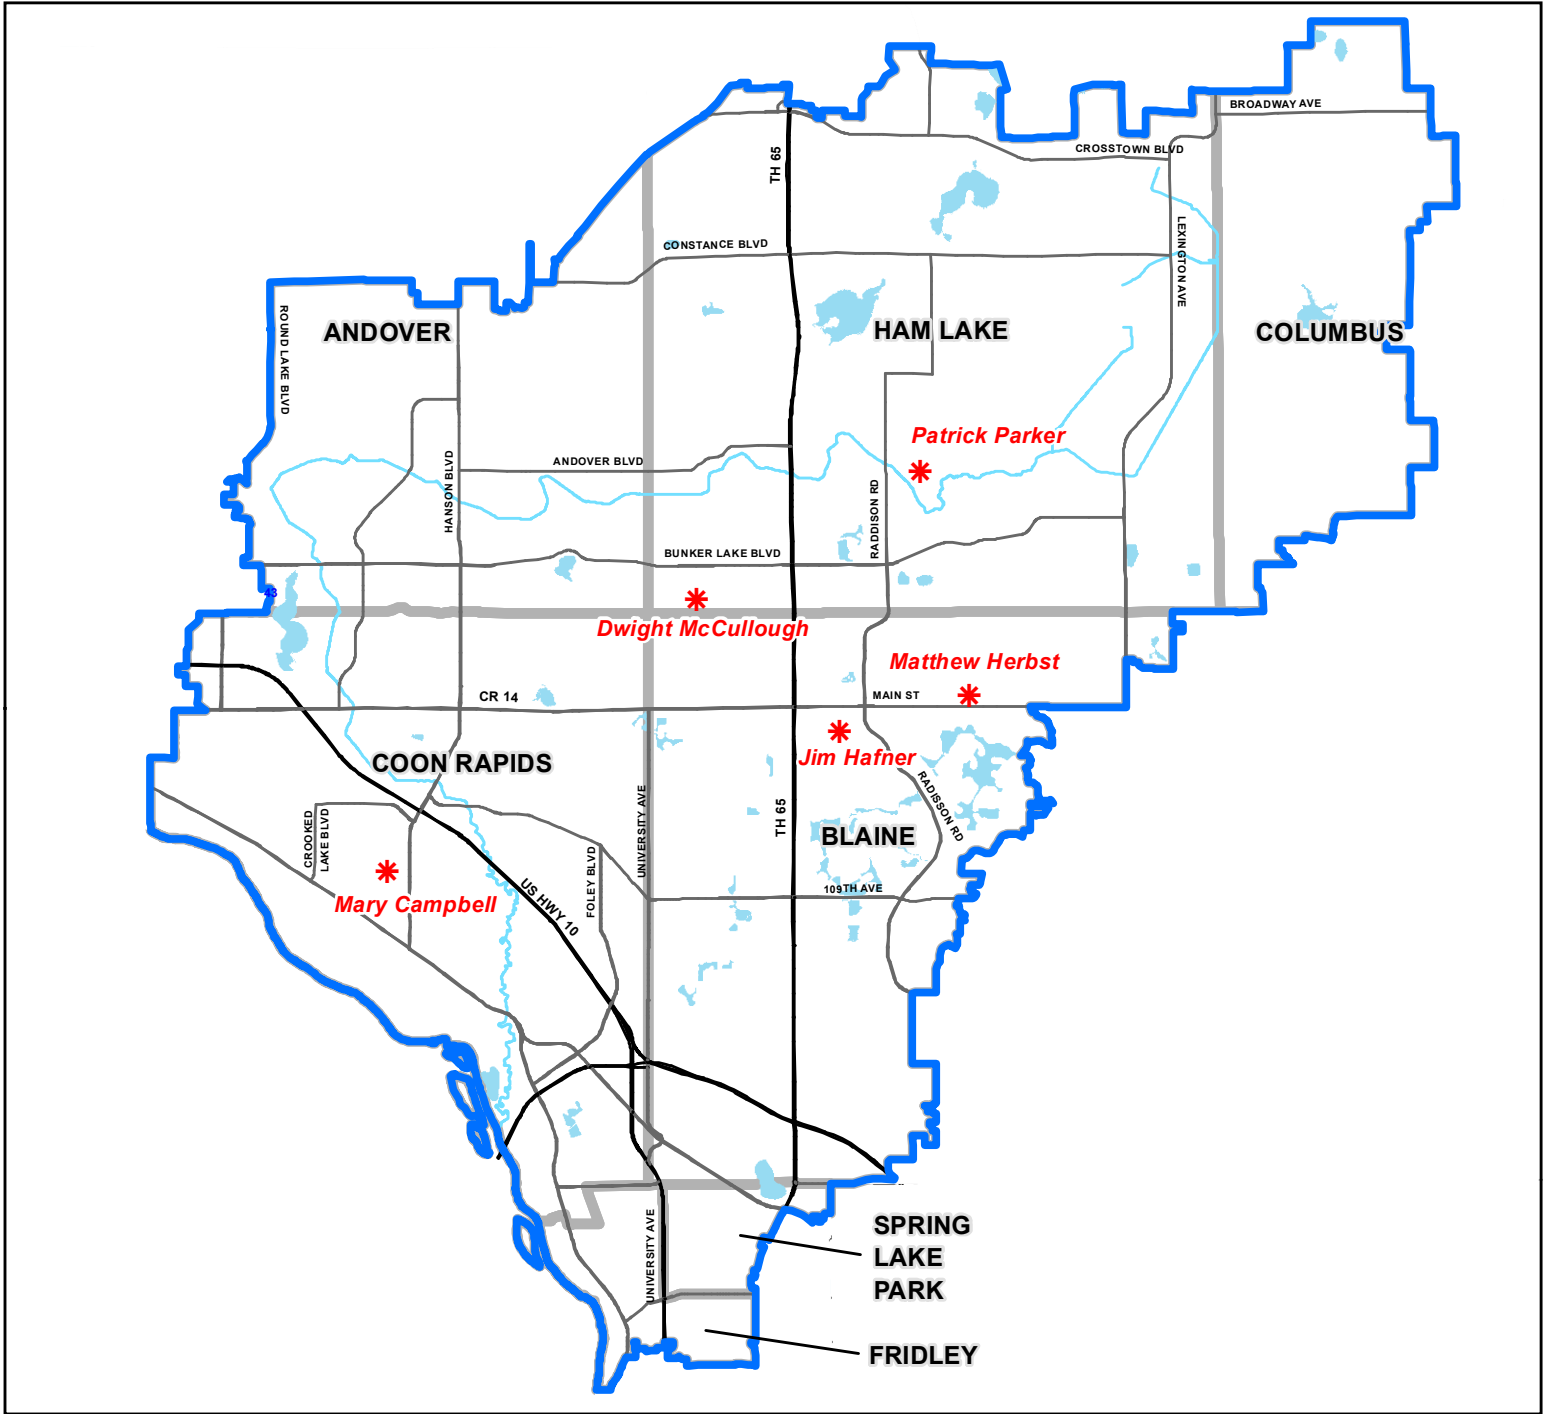

Coon Creek Watershed District

Legend

Current Managers

Watershed District Boundary

Community Boundary