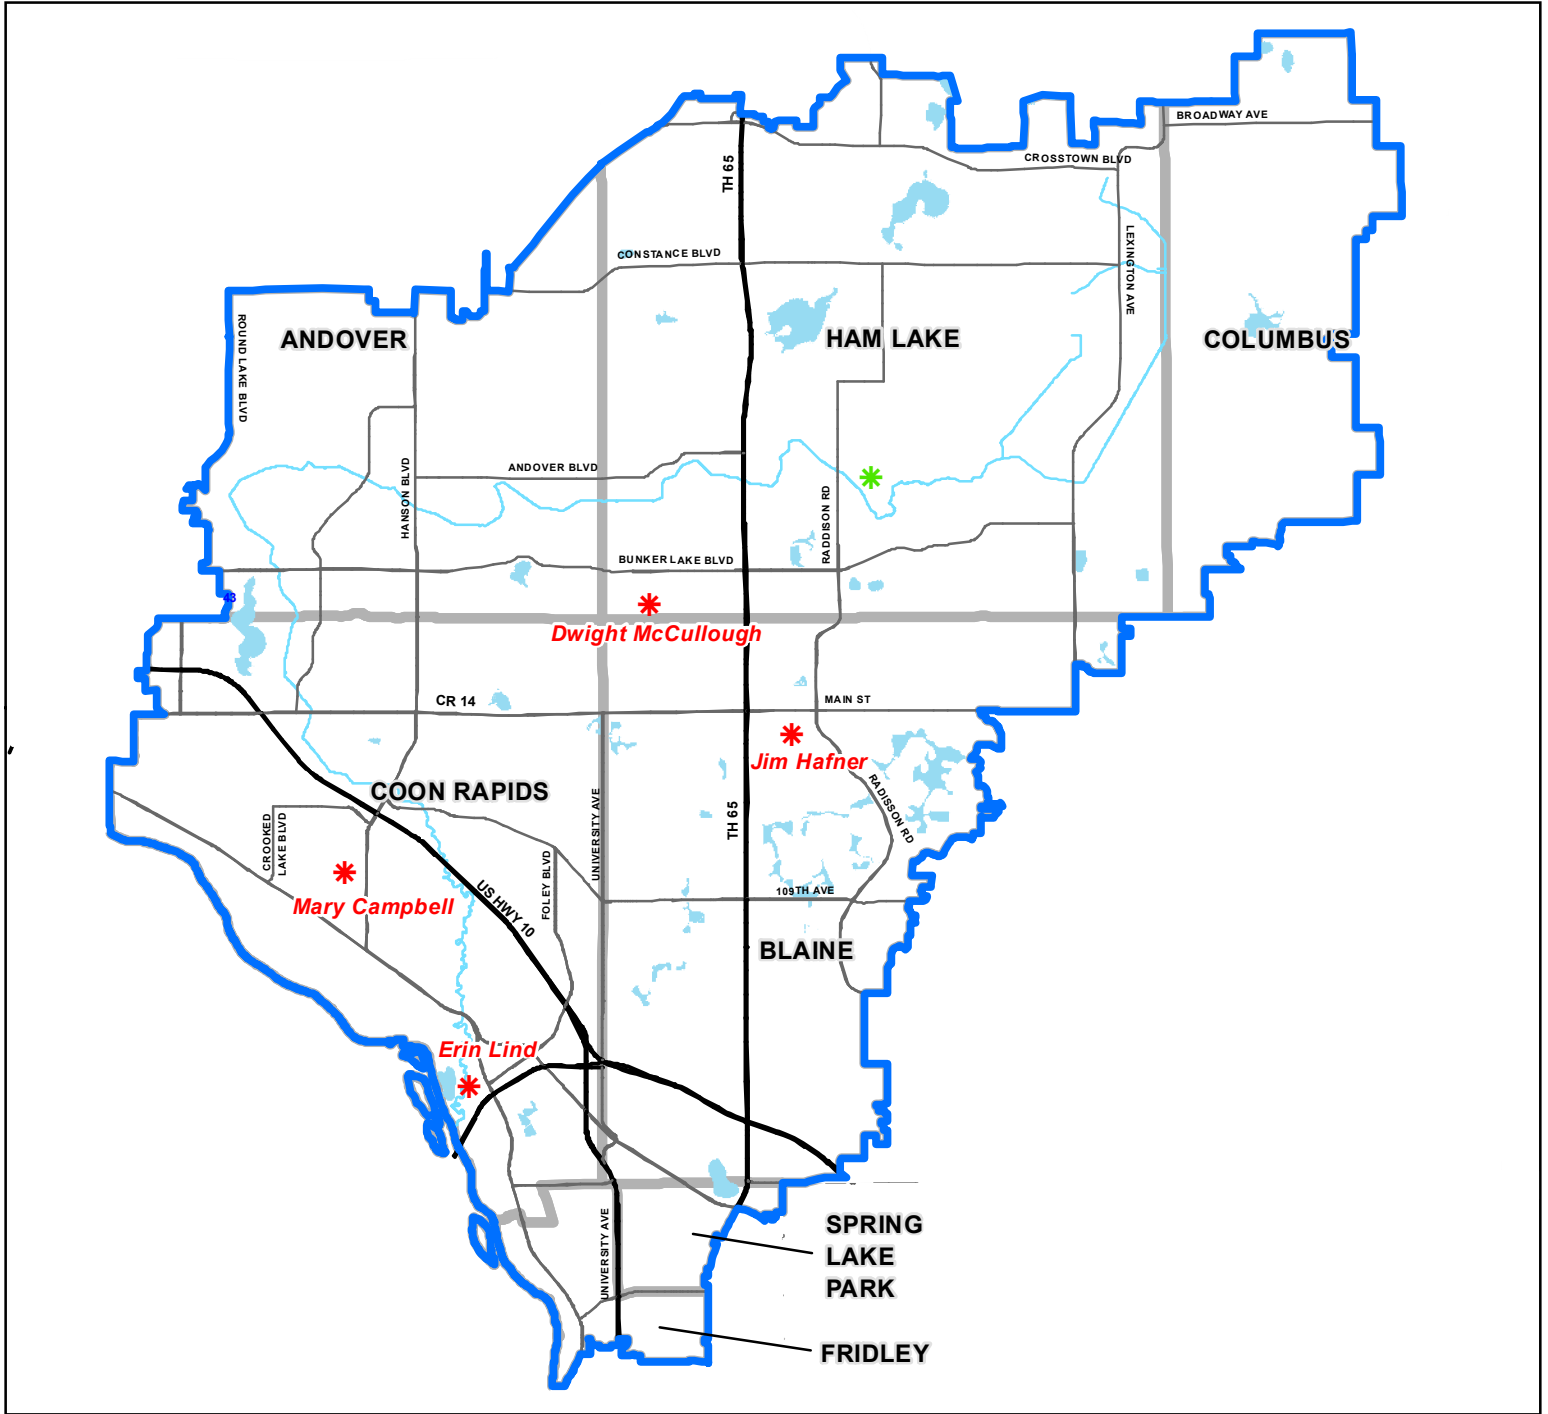

Coon Creek Watershed District

Legend

Vacancy

Current Managers

Watershed District Boundary

Community Boundary