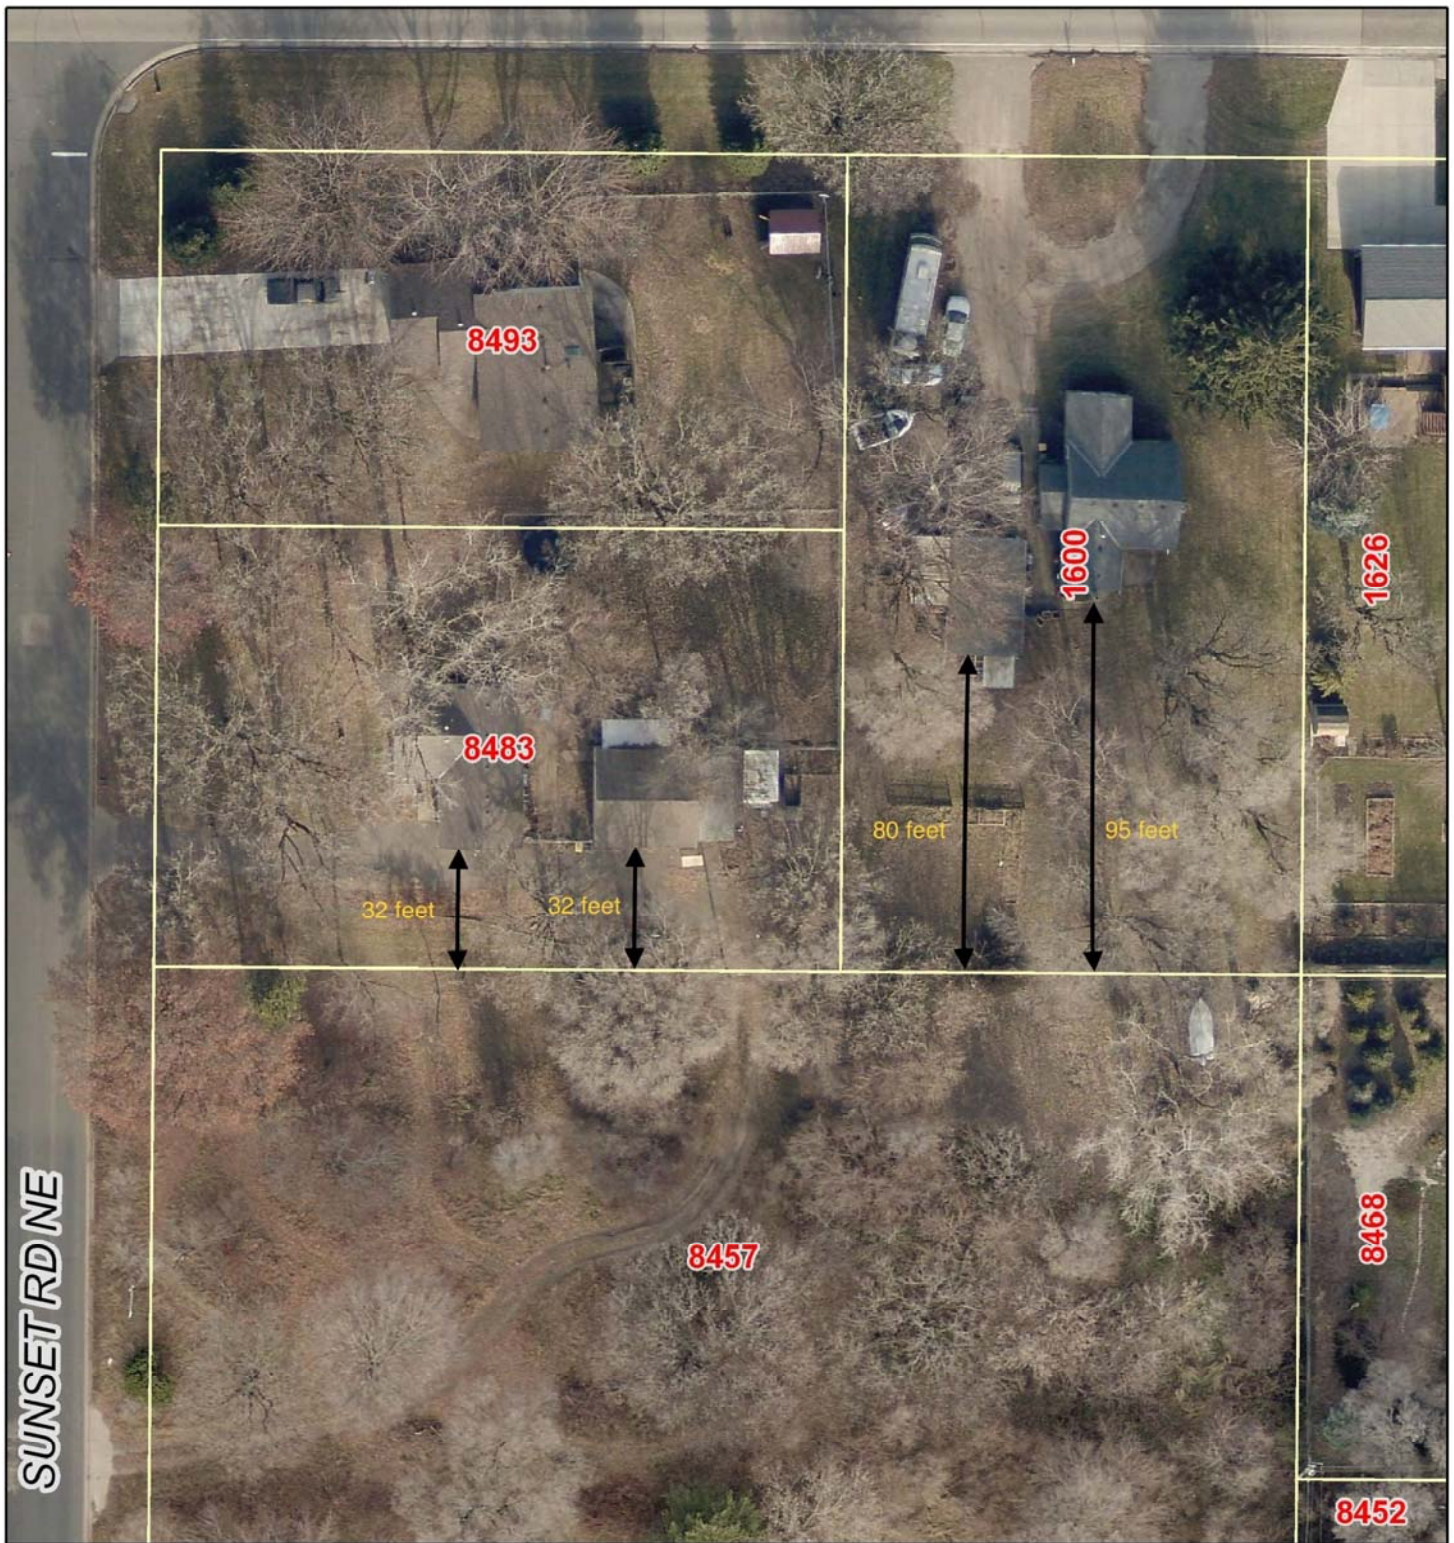

# Anoka County, MN

April 21, 2020

Approximate distance  
from buildings on  
neighboring properties to  
north property line of 8457  
Sunset Road