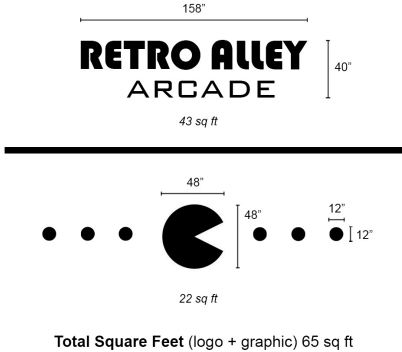

Sign Description

The sign for Retro Alley Arcade will be a hand crafted (cut) wood composite sign, painted and securely fastened to the front side of the building. An additional arcade accent piece will also be placed along side it, using the same materials / attachment method and is included in this document.

Sign / Accent Placement (Reference)

Sign / Accent Piece Design

Sign Material

Wood composite - painted

Sign Colors

Sherman Williams - Extra Wite
Sherman Williams - Classical Yellow

Note

A variance will be requested for the dimensions currently outside the scope of SMC 17.75.020. Due to the setback of the building from the road, legibility of the sign would suffer at the currently allowed dimensions.