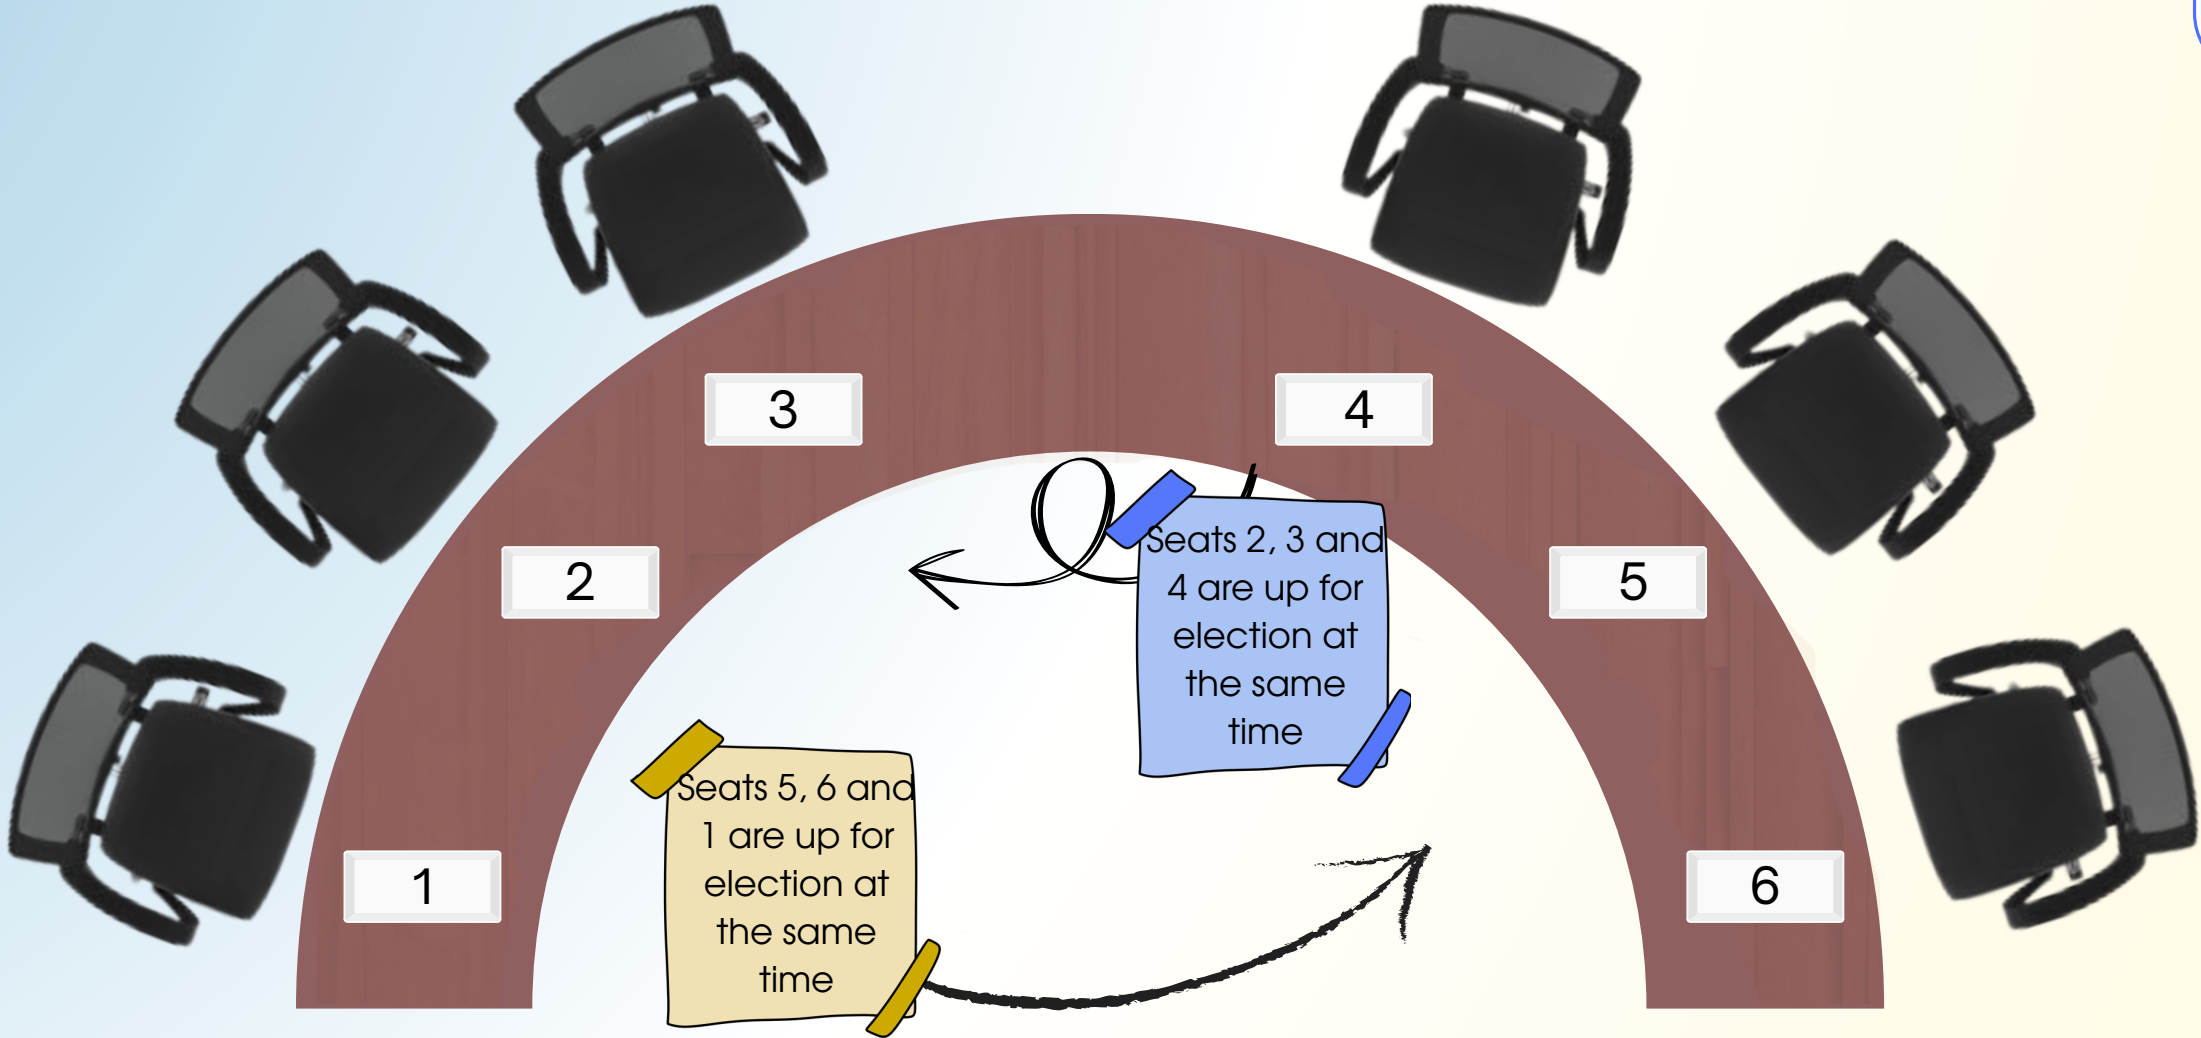

Hybrid Council System

This half of the table is ward elected city council members

This half of the table is at large elected council members

One at-large seat shares a term cycle with two wards.
Two at-large seats share a term cycle with one ward.
This creates a stable 3-and-3 rotation every two years.

Ward Council (Current) System

In our current system we have two ward members elected by wards. One from each up for election every two years. This creates a stable 3-and-3 rotation every two years.