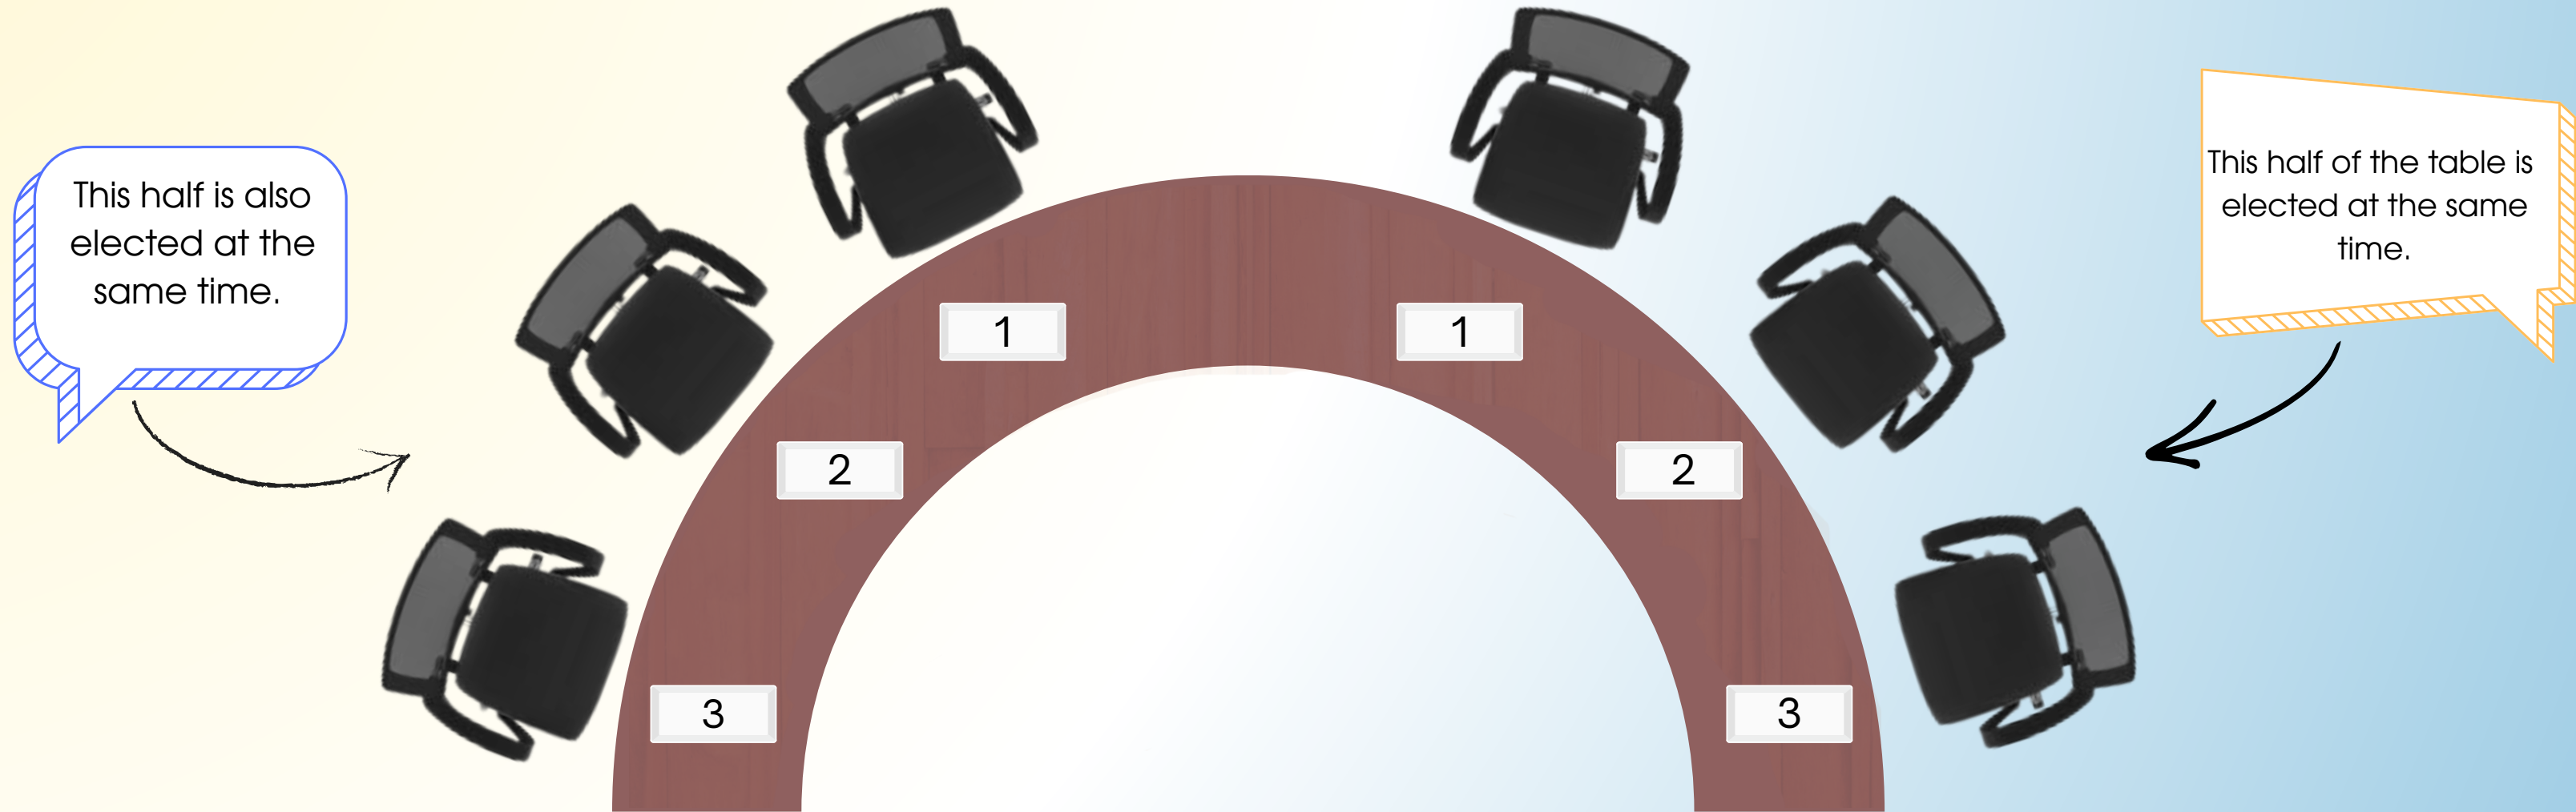

Hybrid Council System

This half of the table is ward elected city council members

This half of the table is at large elected council members

One at-large seat shares a term cycle with two wards.
Two at-large seats share a term cycle with one ward.
This creates a stable 3-and-3 rotation every two years.

Ward Council (Current) System

In our current system we have two ward members elected by wards. One from each up for election every two years. This creates a stable 3-and-3 rotation every two years.