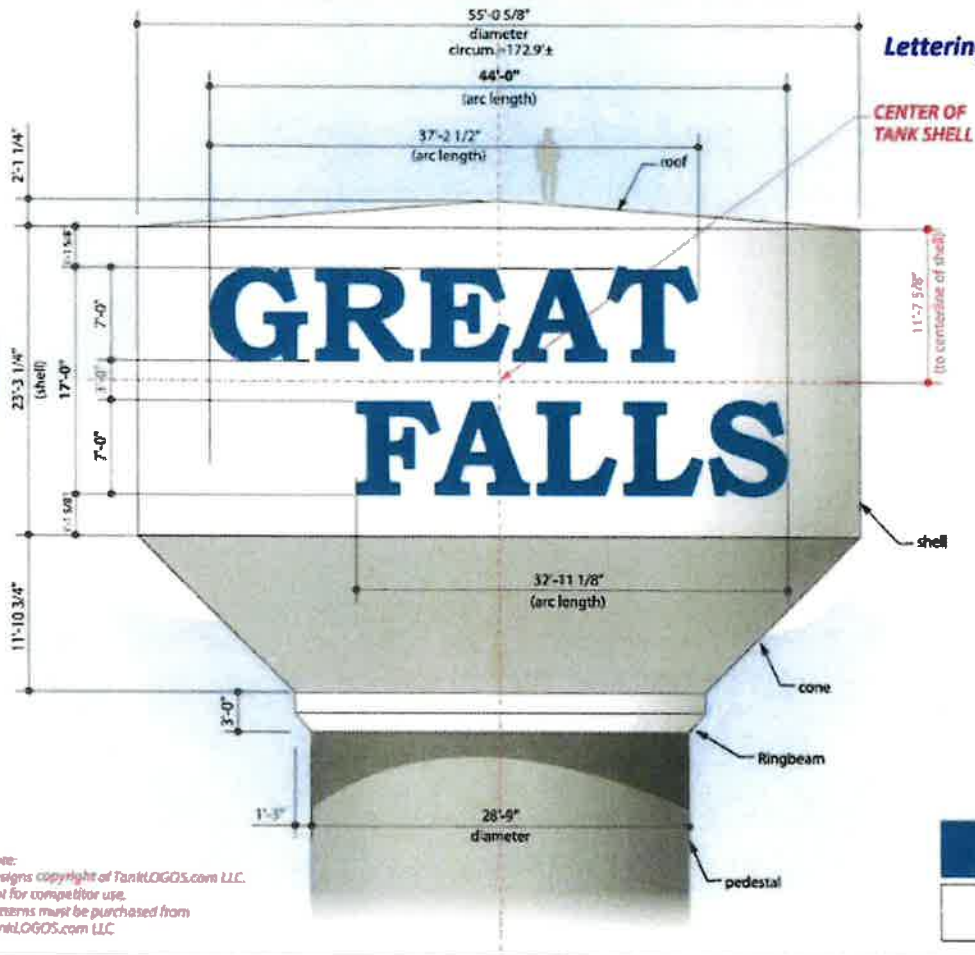

Quantity: (1) side.

Orientation to be located / verified in the field by owner / engineer.

NTS

Lettering Option #1

CENTER OF TANK SHELL

11'-5 3/8\"/>

1'-2\"/>

1'-2\"/>

Note:  
Designs copyright of TankLOGOS.com LLC.  
Not for competitor use.  
Patterns must be purchased from TankLOGOS.com LLC.

**Tank Reservoir Elevation**

Planar measurements of graphics.

Tank measurements shown are based on a typical 500KG gallon composite elevated tank and Landmark drawings.

Owner / engineer should verify all measurements prior to final approvals and production.

Quantity: (1) side.  
Orientation to be located / verified in the field by owner / engineer.

**Lettering Option #3**