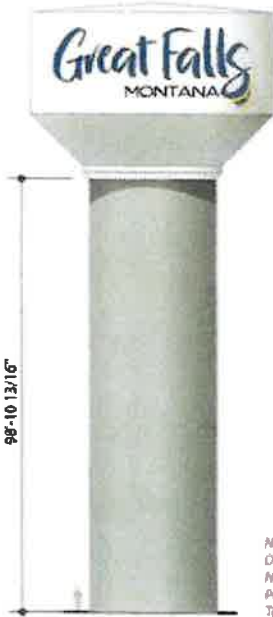

Tank Reservoir Elevation

Planar measurements of graphics.

Tank measurements shown are based on a typical 500KG gallon composite elevated tank and Landmark drawings.

Owner / engineer should verify all measurements prior to final approvals and production.

Quantity: (1) side.
Orientation to be located / verified in the field by owner / engineer.

NTS