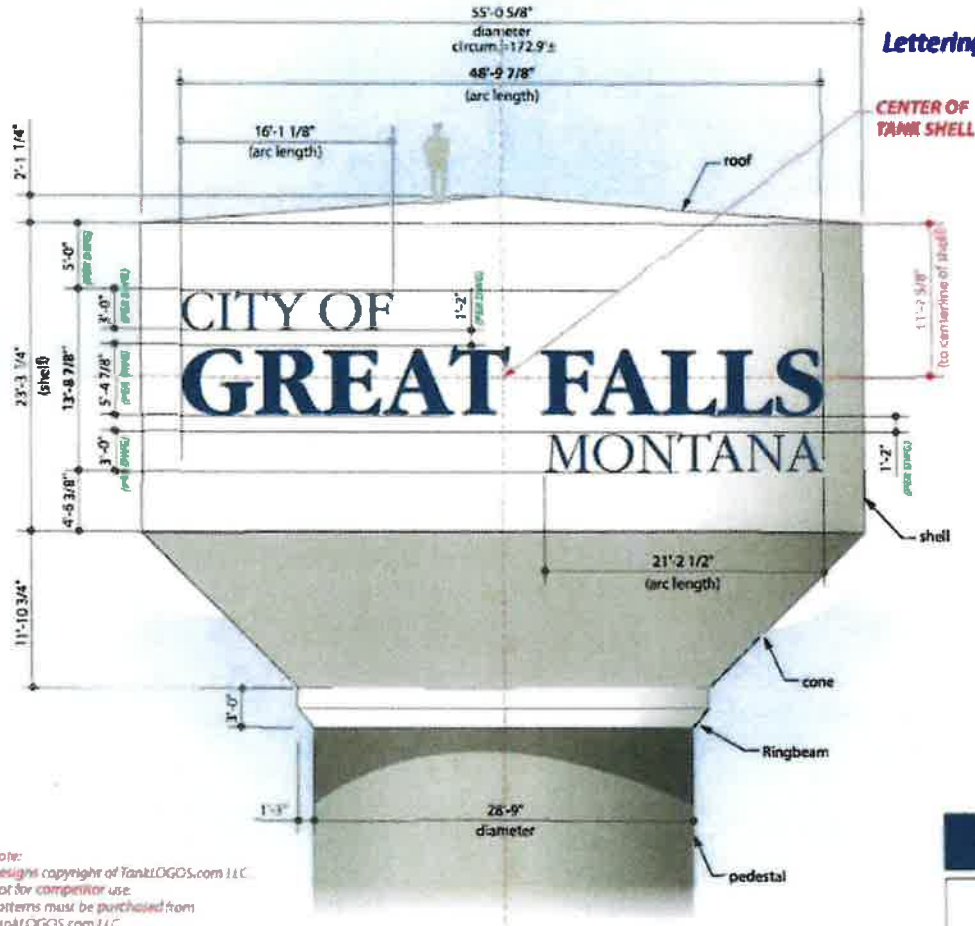

### Tank Reservoir Elevation

Planar measurements of graphics.

Tank measurements shown are based on a typical 5000G gallon composite elevated tank and Landmark drawings.

Owner / engineer should verify all measurements prior to final approvals and production.

Quantity: (1) side.

Orientation to be located / verified in the field by owner / engineer.

NTS

Lettering Option #1

CENTER OF TANK SHELL

11'-5 3/8\"/>

1'-2\"/>

1'-2\"/>

Quantity: (1) side.  
Orientation to be located / verified in the field by owner / engineer.

NTS

CENTER OF TANK SHELL

Note:  
Designs copyright of TankLOGOS.com LLC.  
Not for competitor use.  
Patterns must be purchased from  
TankLOGOS.com LLC

	Thamesc True Blue / Safety 115F
	Thamesc Tank White 15BL