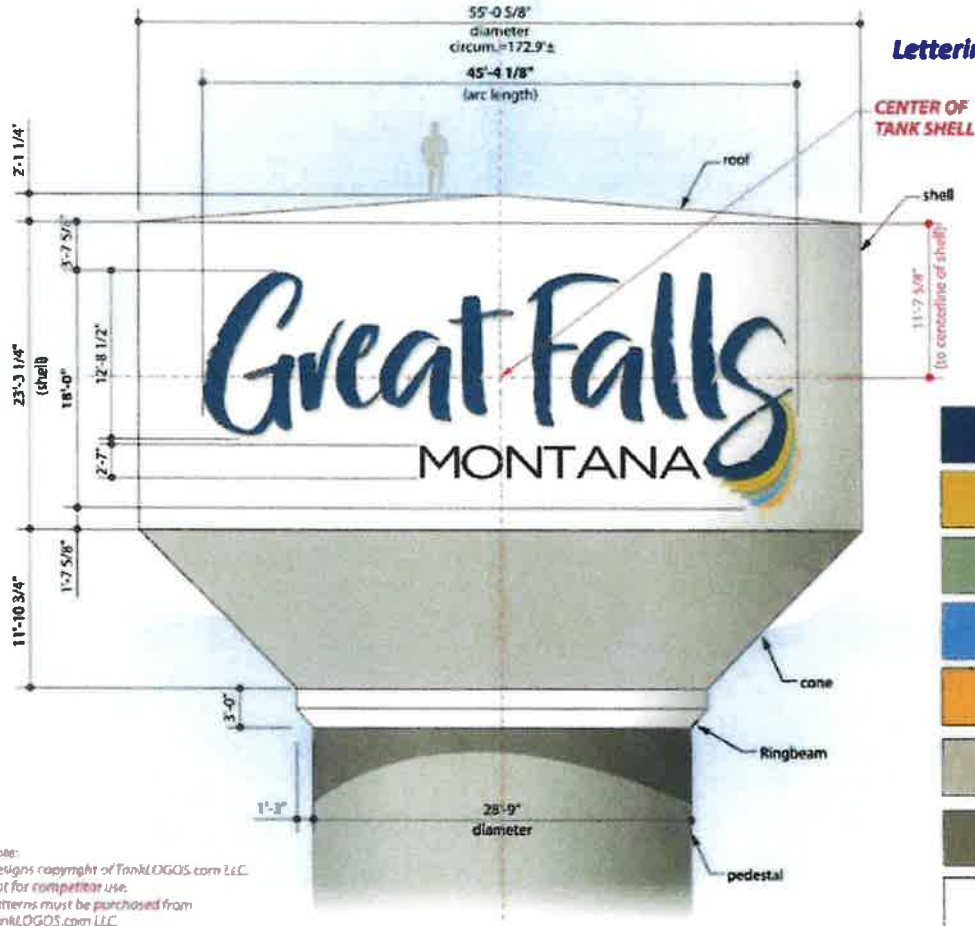

Quantity: (1) side.

Orientation to be located / verified in the field by owner / engineer.

NTS

Lettering Option #1

CENTER OF TANK SHELL

11'-5 3/8\"/>

1'-2\"/>

1'-2\"/>

### Tank Reservoir Elevation

Planar measurements of graphics.

Tank measurements shown are based on a typical 500KG gallon composite elevated tank and Landmark drawings.

Owner / engineer should verify all measurements prior to final approvals and production.

Quantity: (1) side.  
Orientation to be located / verified in the field by owner / engineer.

NTS